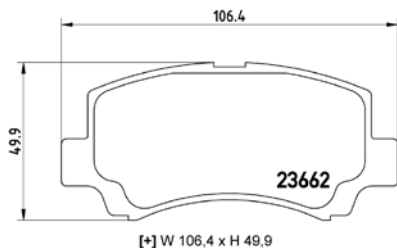

[+] W 106,4 x H 49,9

Model & Derivative	Year	Position
chaNa coMM.		
Rainbow 1.0	07 on	Front
Rainbow 1.0 10 Seat	07 on	Front
Rainbow 1.3	07 on	Front
Rainbow 1.3 10 Seat	07 on	Front
Star 1.0	06 on	Front
Star 1.0 7 Seat	06 on	Front
Star 1.0 Club Cab	06 on	Front
Star 1.0 Double Cab 4X2	06 on	Front
Star 1.3	06 on	Front
Star 1.3 7 Seat	06 on	Front
Star 1.3 Club Cab	06 on	Front
Star 1.3 Double Cab 4X2	06 on	Front
cherY		
J11.3TE		Front
J11.3TX		Front