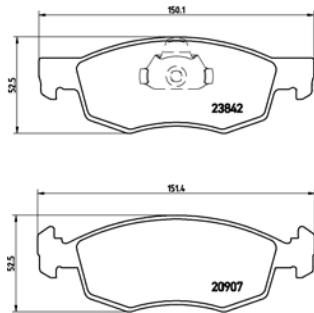

TMD Number: 2384201

Model & Derivative	Year	Position
FiaT		
Doblo MPV 1.9 D	01 on	Front
Doblo MPV 1.9 JTD	01 on	Front
FiaT CoMM.		
Doblo Cargo 1.2	01-09	Front
Doblo Cargo 1.6 16V	01-09	Front
Doblo Cargo 1.9 D	01-09	Front
Doblo Cargo 1.9 JTD	03-09	Front