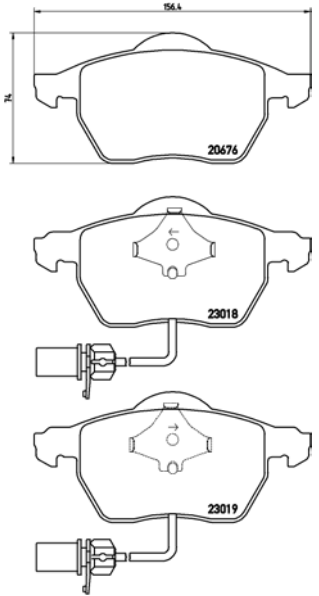

TMD Number:	2301802	Model & Derivative	Year	Position
auDi				
		A4 1.8	95-01	Front
		A4 1.8 T Quattro	00-04	Front
		A4 1.8 T Quattro	04-08	Front
		A4 1.8 T Quattro	95-00	Front
		A4 1.8 Turbo	02-08	Front
		A4 1.8 Turbo	98-02	Front
		A4 1.9 TDi	00-04	Front
		A4 1.9 TDi	04-08	Front
		A4 1.9 TDi	95-00	Front
		A4 1.9 TDi Quattro	01-04	Front
		A4 1.9 TDi Quattro	96-00	Front
		A4 2.0 (All Models)	00-08	Front
		A4 2.0 FSi	02-04	Front
		A4 2.0 TDi	04-07	Front
		A4 2.0 TDi Quattro	06-08	Front
		A4 2.0 TFSi	04-08	Front
		A4 2.0 TFSi Quattro	04-08	Front
		A4 2.4 (All Models)	01-04	Front
		A4 2.4 (All Models)	97-00	Front
		A4 2.4 Quattro	97-00	Front
		A42.5 TDi	01-04	Front
		A42.5 TDi	04-06	Front
		A42.5 TDi	97-00	Front
		A42.5 TDi Quattro	01-04	Front
		A42.5 TDi Quattro	97-00	Front
		A4 2.6 Quattro	95-00	Front
		A4 2.6E	95-00	Front
		A42.8 Quattro	95-00	Front
		A42.8E5 Valves	95-01	Front
		A43.0 Quattro	01-04	Front
		A4 3.0 Quattro	04-06	Front
		A43.0 TDi Quattro	04-07	Front
		A4 3.0V6	00-04	Front
		A43.2 FSi	05-08	Front
		A4 3.2 FSi Quattro	05-07	Front
		A4 Avant 1.8	96-01	Front
		A4 Avant 1.8 T	01-04	Front
		A4 Avant 1.8 T	04-08	Front
		A4 Avant 1.8 T	96-01	Front
		A4 Avant 1.8 T Quattro	01-04	Front
		A4 Avant 1.8 T Quattro	04-08	Front
		A4 Avant 1.8 T Quattro	96-01	Front
		A4 Avant 1.9 TDi	01-04	Front
		A4 Avant 1.9 TDi	04-08	Front
		A4 Avant 1.9 TDi	96-01	Front
		A4 Avant 1.9 TDi Quattro	01-04	Front
		A4 Avant 1.9 TDi Quattro	96-01	Front
		A4 Avant 2.0 FSi	02-04	Front
		A4 Avant 2.0 TDi	04-08	Front
		A4 Avant 2.0 TFSi	04-08	Front
		A4 Avant 2.0 TFSi Quattro	04-08	Front
		A4 Avant 2.0i	01-04	Front
		A4 Avant 2.4	01-04	Front
		A4 Avant 2.4	97-01	Front
		A4 Avant 2.4 Quattro	97-01	Front
		A4 Avant 2.5 TDi	01-04	Front
		A4 Avant 2.5 TDi	97-01	Front
		A4 Avant 2.5 TDi Quattro	01-04	Front
		A4 Avant 2.5 TDi Quattro	97-01	Front
		A4 Avant 2.6	96-01	Front
		A4 Avant 2.6 Quattro	96-01	Front
		A4 Avant 2.8	96-01	Front
		A4 Avant 2.8 Quattro	96-01	Front
		A4 Avant 3.0 TDi Quattro	04-08	Front
		A4 Avant 3.2 FSi Quattro	05-08	Front