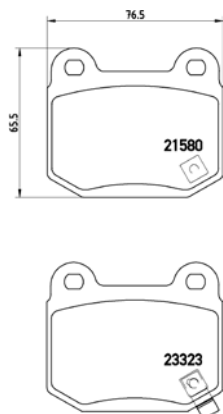

TX0392

TMD Number: 2158001