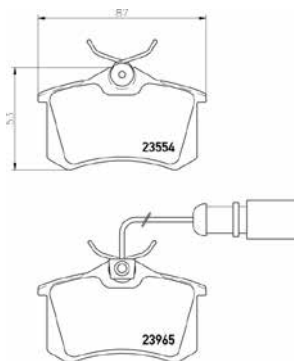

TX0294

TMD Number: 2096105