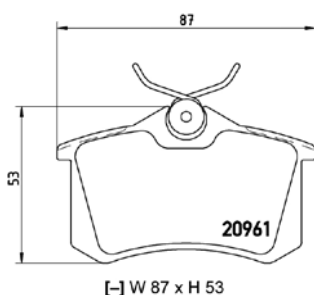

TMD Number: 2355406

Model & Derivative	Year	Position
Volkswagen		
Golf V GTi	04-08	Rear
Golf V GTi DSG	04-08	Rear
Golf V R32 4 Motion	04-08	Rear
Golf VI 1.4 TSi Comfortline 90kW	09 on	Rear
Golf VI 1.4 TSi Highline 118kW	09 on	Rear
Golf VI 1.4 TSi Trendline 90kW	09 on	Rear
Golf VI 1.6 TDi Comfortline 77kW	09 on	Rear
Golf VI 1.6 TDi Comfortline DSG	09 on	Rear
Golf VI 1.6 Trendline	09 on	Rear
Golf VI 2.0 TDi Highline 103kW	09 on	Rear
Jetta II 2.0 16V	90-92	Rear
Jetta II CLi 1.8 8V	85-92	Rear
Jetta III 2.0 CLi	92-96	Rear
Jetta III 2.8 VR6 Executive	93-96	Rear
Jetta III 2.8 VR6 Executive	97-99	Rear
Jetta IV 1.6 Comfortline	00-03	Rear
Jetta IV 1.6 Comfortline	99-00	Rear
Jetta IV 1.8 T	99-03	Rear
Jetta IV 1.9 TDi Highline	00-03	Rear
Jetta IV 1.9 TDi Highline	99-00	Rear
Jetta IV 2.0 Highline	00-03	Rear
Jetta IV 2.0 Highline	99-00	Rear
Jetta IV 2.3 V5	00-03	Rear
Jetta IV 2.3 V5	99-00	Rear
Jetta V 1.2 TSi	10 on	Rear
Jetta V 1.4 TSi Comfortline 90kW	10 on	Rear
Jetta V 1.4 TSi Highline 118kW	10 on	Rear
Jetta V 1.4 TSi Trendline 90kW	10 on	Rear
Jetta V 1.6 Comfortline	06 on	Rear
Jetta V 1.6 TDi 77kW	10 on	Rear
Jetta V 1.6 Trendline	06 on	Rear
Jetta V 1.9 TDi Comfortline	06 on	Rear
Jetta V 2.0 Comfortline	06 on	Rear
Jetta V 2.0 TDi Sportline	06 on	Rear
Jetta V 2.0 Trendline	06 on	Rear
Jetta V 2.0 TSi DSG	06 on	Rear
Jetta V 2.0 TSi Manual	06 on	Rear
New Polo 1.2 TDi Blue Motion	11 on	Rear
New Polo 1.4 Trendline 63kW	11 on	Rear
New Polo 1.6 TDi Comfortline 77kW Triptronic	10 on	Rear
New Polo 1.6i Comfortline 77kW	10 on	Rear
New Polo 1.6i Comfortline 77kW Triptronic	10 on	Rear
New Polo 1.6i Trendline 77kW	10 on	Rear
New Polo GTi	11 on	Rear
Passat 1.8 T	01-05	Rear
Passat 1.8 T	99-01	Rear
Passat 1.9 TDi Comfortline	03-05	Rear
Passat 2.0	00-05	Rear
Passat 2.0 TDi	03-05	Rear
Passat 2.3 V5 Triptronic	01-05	Rear
Passat 2.8 V6 4 Motion	00-05	Rear
Passat CLi	84-88	Rear
Polo Classic I 1.4 i	02-04	Rear
Polo Classic I 1.6 i	02-04	Rear
Polo Classic II 1.4 TDi	02 on	Rear
Polo Classic II 1.4i	02 on	Rear
Polo Classic II 1.6i	02 on	Rear
Polo Classic II 1.9 TDi 74kW	04 on	Rear
Polo Hatch 1.4 TDi	02 on	Rear
Polo Hatch 1.4i	02 on	Rear