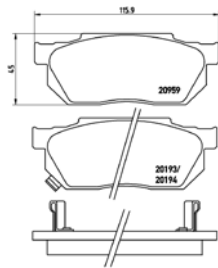

TMD Number: 2095701

Model & Derivative | **Year** | **Position**

NissAN		
Micra I	82-92	Front

TX0293

TMD Number: 2095902

Model & Derivative | **Year** | **Position**

HoNDA		
Jazz 1.4 DSi	02-08	Front
Prelude	84-87	Front