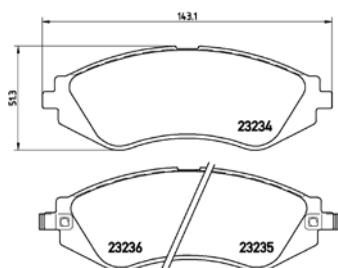

TMD Number: 2323401

Model & Derivative	Year	Position

CheVroleT		
Aveo 1.4	11on	Front
Aveo 1.5 L	03-10	Front
Aveo1.5LS	03-10	Front
Aveo1.5LT	03-10	Front
Optra 1.6	04on	Front
Optra 1.6 LS	04on	Front
DaeWoo		
Optra 1.8 LT	04on	Front
Cielo 150 GLX	96-98	Front
Cielo 150 GTX	96-98	Front
Espero 1.8	96-98	Front
Espero 2.0	96-98	Front
Lanos 1.35iS	98-00	Front
Lanos 1.5	98-00	Front
Lanos 1.6 (All Models)	98-00	Front
Leganza 2.0 16V	97-04	Front
Magnus 2.5	99on	Front
Nubira 1.6 SX	97-00	Front
Nubira 1.6 SX Saloon	97-00	Front
Nubira 1.6 SX Wagon	97-00	Front
Nubira 2.0 CDX	97-00	Front
Nubira 2.0 CDX Saloon	97-00	Front
Nubira 2.0 CDX Wagon	97-00	Front

tX0028

TMD Number: 2397301