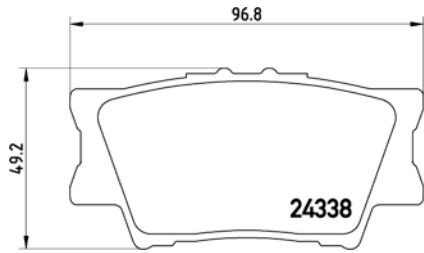

TMD Number: 2433801