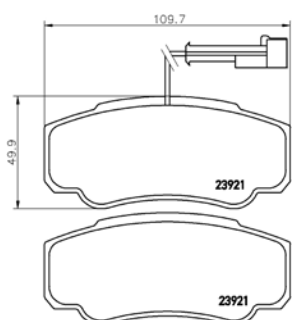

TX0675

TMD Number: 2392103

[+] W 109,5 x H 49,9

(same as TX0674 but no wi)

Model & Derivative	Year	Position

Nissan		
Cabstar	06 on	Rear
reNault		
Trucks Maxity	07 on	Rear