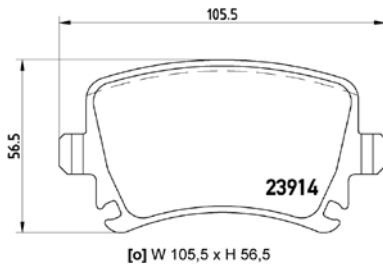

TX0669

TMD Number: 2391402

Model & Derivative	Year	Position
auDi		
A3 Cabrio 1.2 TFSi	10 on	Rear
A3 Cabrio 1.8 TFSi	08 on	Rear
A3 Cabrio 2.0 TDi	08 on	Rear
A3 Cabrio 2.0 TFSi	08 on	Rear
A3 Mk II 1.6 TDi	11 on	Rear
A3 Mk II 1.8 TFSi	09 on	Rear
A3 Mk II 1.9 TDi	03 on	Rear
A3 Mk II 2.0 FSi	03-08	Rear
A3 Mk II 2.0 TDi	03-08	Rear
A3 Mk II 2.0 TDi Quattro	03 on	Rear
A3 Mk II 2.0 TFSi	05-08	Rear
A3 Mk II 3.2 Quattro	03-08	Rear
A3 RS3 Sportback 2.5 TFSi	11 on	Rear
A3 Sportback 1.4 TFSi	09.07 on	Rear
A3 Sportback 1.6 TDi	11 on	Rear
A3 Sportback 1.8 TFSi	11.06 on	Rear
A3 Sportback 1.9 TDi	09.04 on	Rear
A3 Sportback 2.0 FSi	04 on	Rear
A3 Sportback 2.0 TDi	05-08	Rear
A3 Sportback 2.0 TDi Quattro	06 on	Rear
A3 Sportback 2.0 TFSi	04-08	Rear
A3 Sportback 2.0 TFSi Quattro	04 on	Rear
A3 Sportback 3.2 Quattro	09.04 on	Rear