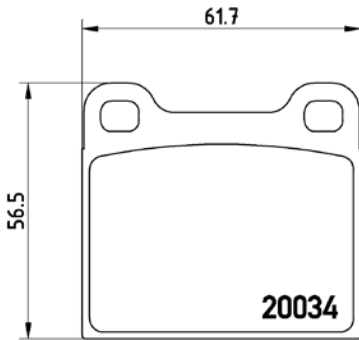

TMD Number: 2003402

Model & Derivative	Year	Position
MerCeDes-BeNz		
200 W114/W115	67-73	Rear
200-300 W123 All Models	73-80	Rear
200-300 W123 All Models	81-86	Rear
200T S123 Kombi Estate	80-85	Rear
220 D W114/W115	68-73	Rear
220 W114/W115	67-73	Rear
230 6 W114/W115	68-73	Rear
230 6 W114/W115	73-77	Rear
230 W114/W115	67-73	Rear
230 W114/W115	73-77	Rear
250 W114/W115	67-73	Rear
280 SE W116	73-79	Rear
280 SE W116	80-81	Rear
280-450 W116 All Models	73-80	Rear
280S W114/W115	67-73	Rear
280S W116	73-79	Rear
280SE W114/W115	68-73	Rear
280SE W126	81-87	Rear
300 W114/W115	67-73	Rear
300SE W126	86-93	Rear
350 SE W116	73-79	Rear
350 SE W116	80-81	Rear
380 SE W126	81-87	Rear
380 SEC W126	81-85	Rear
420SE W126	86-92	Rear
450 SE W116	73-79	Rear
450 SE W116	80-81	Rear
500SE W126	89-93	Rear
500SEC C126	85-91	Rear
500SEC W126	81-85	Rear
560SE W126	89-93	Rear
560SEC C126	85-91	Rear
560SEC W126	89-93	Rear
oPel		
Commadore 3.0	85-89	Rear
Kadett 1700	65-68	Front
Rekord	66-70	Front
Senator 3.0E	82-86	Rear
PorsChe		
911 Series 2.0	65-69	Front
911 Series 2.2	72-77	Rear
911 Series 2.3	72-77	Rear
914 1.7 VW4	69-75	Front
914 2.0 VW6	69-73	Rear
924 non Turbo	77-85	Rear
E.S.T.	69 on	Rear
Series 912 1.6	64-70	Front
VoIKsWaGeN		
411	69-74	Front
412	69-74	Front