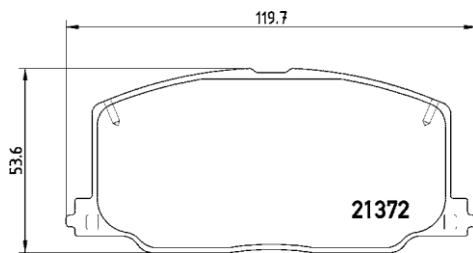

PARTS LiSTing

Brake Pads

TX0351 (See TX0024 ConT...)

TMD Number: 2137001

Model & Derivative	Year	Position
MiTSubiShi coMM.		
Colt Bakkie 2.4i with ABS	07 on	Front
Colt Bakkie 2.8 D with ABS	01-07	Front
Colt Bakkie 2.8 TDi 4X4 with ABS	01-07	Front
Colt Bakkie 2400i with ABS	07 on	Front
Colt Bakkie 3000i 4X4 Double Cab Rodeo ABS	01-07	Front
Peugeot		
4007 2.0	10 on	Front
4007 2.0 4X4	10 on	Front
4007 2.2 HDi	07 on	Front
4007 2.4 16V	08 on	Front

TX0352

TMD Number: 2137201

Model & Derivative	Year	Position
LexuS		
ES 250	89-97	Front
ToYoTa		
Camry	86-91	Front
Celica	89-94	Front

TX0353

TMD Number: 2137801

Model & Derivative	Year	Position
FoRD		
Probe I	88-93	Front
Telstar	87-92	Front
MazDa		
626II	82-87	Front
626III	87-92	Front
MX 6	87-97	Front