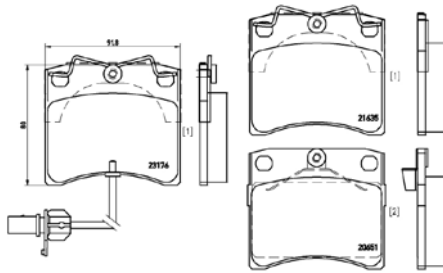

TX0498

PARTS LISTING

Brake Pads

TMD Number: 2317602

[+] W 91,8 x H 80

Model & Derivative	Year	Position
voLkSWageN		
T4 2.5 TDi Highline	99-04	Front
T4 2.5 TDi Syncro Highline	99-04	Front
T4 2.5 TDi Syncro Trendline	99-04	Front