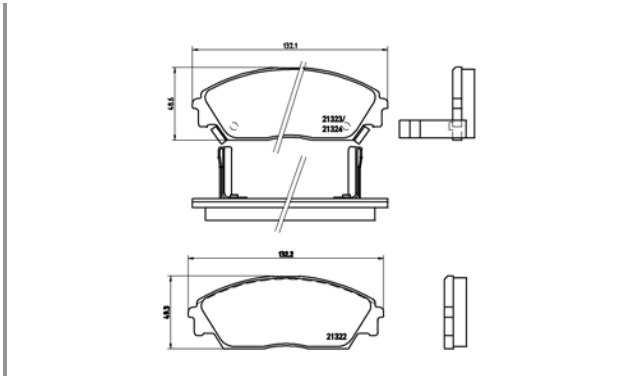

Model & Derivative | **Year** | **Position**

HoNDA		
Ballade 160i	87-89	Front
Ballade 160i 16V SOHC	89-92	Front
Ballade 160i DOHC	89-92	Front
Prelude 2.0i 16V	90-91	Front

TX0158

TMD Number: 206692

Model & Derivative | **Year** | **Position**