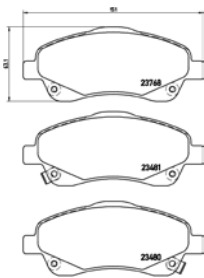

Model & Derivative

Year | **Position**

auDi		
A4 1.8 T Quattro	04-08	Front

TX0650

TMD Number: 2376802