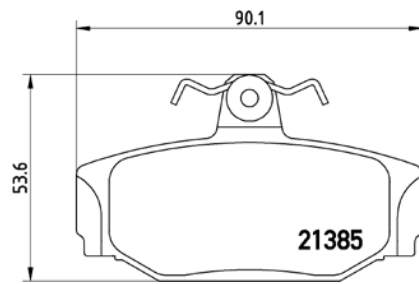

TX0354

PARTS LiSTing

Brake Pads

TMD Number: 2138102

Model & Derivative	Year	Position
DaiMLeR		
XJ V8 Super 4.0	97-03	Rear
JaguaR		
S-Type	99on	Rear
XJ	03on	Rear
XJ8	96on	Rear
voLvo		
S60	00on	Rear
V70 II	00on	Rear

TX0355

TMD Number: 2138501

Model & Derivative	Year	Position
voLvo		
740	83-92	Rear
760	81-92	Rear
780	86-90	Rear
850	92-97	Rear
940 II	94-98	Rear
960	90-94	Rear
960 II	94-96	Rear
S70	96-00	Rear
S90	96-98	Rear
V70 I	96-00	Rear
V90	96-98	Rear
XC 70	00 on	Rear

TX0356

TMD Number: 2141101

Model & Derivative	Year	Position
oPeL		
Astra 200 TS Turbo	94-96	Front
Opel Callibra 2.0 Turbo	93-95	Front
Opel Callibra 2.5i V6	93-97	Front
Opel Kadett 200TS	93-95	Front
Saab		
900 II 2.0 16 Turbo	93-98	Front
900 II 2.3 16	93-98	Front