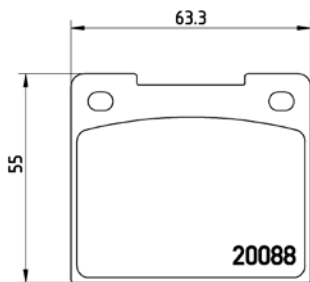

TX0221

TMD Number: 2008802

Model & Derivative	Year	Position
ForD		
Escort 1.3	68-72	Front
Peugeot		
204	68-69	Front