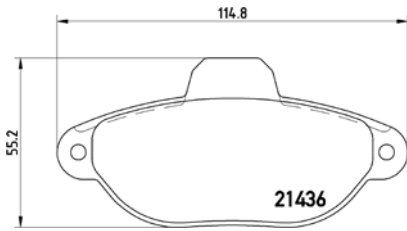

TMD Number: 2143603