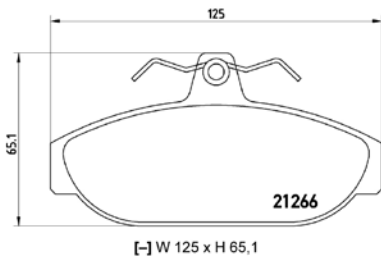

Model & Derivative	Year	Position
hoNDa		
Legend I	86-91	Front
RoveR		
800	86-99	Front
TaTa		
Indica	98-03	Front

TX0335

TMD Number: 2126601

Model & Derivative	Year	Position
voLvo		
740	83-92	Front
760	81-92	Front
780	86-90	Front
940	90-94	Front
940 II	94-98	Front
960	90-94	Front

TX0336

TMD Number: 2127304