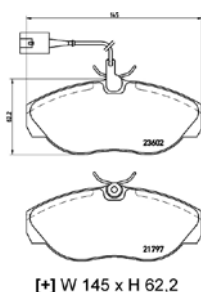

TX0609

TMD Number: 2360201