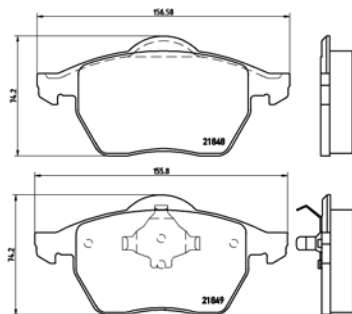

TX0178

TMD Number: 2184802

Model & Derivative | **Year** | **Position**

seAT		
Alhambra 1.8 T 20 V	97-10	Front
Alhambra 1.9 TDi	96-10	Front
Alhambra 2.0i	96-10	Front
voIKsWAgEN		
Sharan 1.8T20V	97-10	Front
Sharan 1.9TDi	95-10	Front
Sharan 1.9TDi	96-00	Front
Sharan 2.0	95-10	Front
Sharan 2.0 16V	95-00	Front
Sharan 2.8VR6	95-00	Front