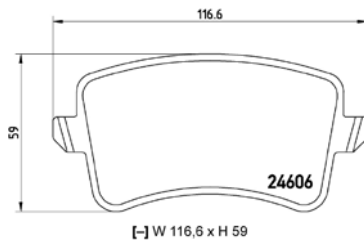

TMD Number: 2460602

Model & Derivative **Year** **Position**

auDi		
A4 Avant 2.0 TDi	08-10	Rear
A4 Avant 2.0 TDi	11on	Rear
A4 Avant 2.0 TFSi	08on	Rear
A4 Avant 2.0 TFSi Quattro	08on	Rear
A4 Avant 2.5 TDi Quattro	08on	Rear
A4 Avant 3.0 TDi	11on	Rear
A4 Avant 3.0 TDi Quattro	11on	Rear
A5 Cabrio 1.8 TFSi	09on	Rear
A5 Cabrio 2.0 TDi	09on	Rear
A5 Cabrio 2.0 TFSi	09on	Rear
A5 Cabrio 2.0 TFSi Quattro	09on	Rear
A5 Cabrio 2.7 TDi	09on	Rear
A5 Cabrio 3.0 TDi	11on	Rear
A5 Cabrio 3.0 TDi Quattro	09on	Rear
A5 Cabrio 3.2 FSi	09on	Rear
A5 Cabrio 3.2 FSi Quattro	09on	Rear
A5 Cabrio 4.2 FSi Quattro	09on	Rear
A5 Coupe 1.8 TFSi	07on	Rear
A5 Coupe 2.0 TDi	08on	Rear
A5 Coupe 2.0 TDi Quattro	08on	Rear
A5 Coupe 2.0 TFSi	08on	Rear
A5 Coupe 2.0 TFSi Quattro S-Tronic	11on	Rear
A5 Coupe 2.7 TDi	07on	Rear
A5 Coupe 3.0 TDi	11on	Rear
A5 Coupe 3.0 TDi Quattro S-Tronic	07on	Rear
A5 Coupe 3.2 FSi	07on	Rear
A5 Coupe 3.2 FSi Quattro	07on	Rear
A5 Sportback 2.0 TDi	09on	Rear
A5 Sportback 2.0 TFSi	09on	Rear
A5 Sportback 2.0 TFSi Quattro	11on	Rear
A5 Sportback 2.7 TDi	09on	Rear
A5 Sportback 3.0 TDi Quattro	09on	Rear
A5 Sportback 3.0 TFSi Quattro	11on	Rear
A5 Sportback 3.2 FSi Quattro	09on	Rear
Q5 2.0 FSi Quattro	08on	Rear
Q5 2.0 FSi Quattro S-Tronic	09on	Rear
Q5 2.0 TDi	10on	Rear
Q5 2.0 TDi Quattro	08on	Rear
Q5 3.0 TDi Quattro	08on	Rear
Q5 3.2 FSi Quattro	08on	Rear
RS5 V8 Bi-Turbo	10on	Rear
S4 Avant Quattro	08on	Rear
S4 Quattro	08on	Rear
S5 4.2 FSi Quattro	07on	Rear
S5 4.2 FSi Quattro Triptronic	09on	Rear