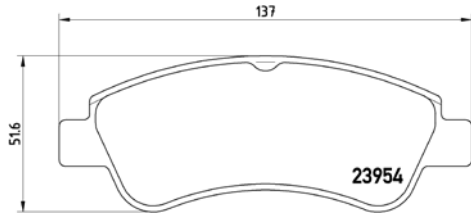

TX0688

PARTS LiSTing

Brake Pads

TMD Number: 2395401

Model & Derivative	Year	Position
ciTroen		
C2 Series 1.6 VTS	03 on	Front
C3 Series 1.6i	03-09	Front
C1 1.0i Attraction Facelift	10 on	Front
C1 1.0i Seduction Facelift	10 on	Front
C1 Series 1.0i	06 on	Front
C1 Series 1.4 HDi	05 on	Front
C1 Series Furio	06 on	Front
C1 Series Play	06 on	Front
Peugeot		
107 Series 1.0	06 on	Front
107 Series 1.4 HDi	06 on	Front
ToYoTa		
Aygo 1.0 Fresh	11 on	Front
Aygo 1.0 Wild	11 on	Front