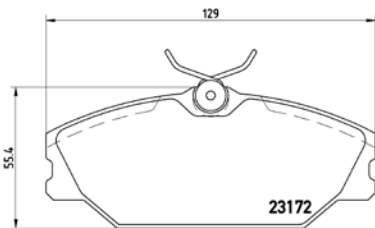

Model & Derivative	Year	Position
ReNault		
Clio II 2.0 16V	01 on	Front
Laguna I 1.6 16V	97-01	Front
Laguna I 1.8 16V	93-01	Front
Laguna I 1.9 DCi	97-01	Front
Laguna I 1.9 TD	97-01	Front
Laguna I 2.0 16V	93-01	Front
Laguna I 3.0 V6 24V	93-01	Front
Megan I 1.6 16V	00 on	Front
Megan I 1.6 16V Cabrio	97-99	Front
Megan I 1.9 D	96 on	Front
Megan I 1.9 DCi	96 on	Front
Megan I 1.9 DTi	96 on	Front
Megan I 2.0 16V	97-99	Front
Megan I 2.0 16V Cabrio	97-03	Front
Megan Scenic 1.4 RTE	97-99	Front
Megan Scenic 1.6 RT	96-99	Front
Megan Scenic 1.6 RXE	96-99	Front
Megan Scenic 1.9 DCi	97-99	Front
Megan Scenic 2.0 Rx4	00-04	Front
Megan Scenic 2.0 RXE	96-98	Front
Megan Scenic 2.0 RXE	98-04	Front
Megan Scenic 2.0 RXi	96-98	Front
Megan Scenic 2.0 RXi	98-04	Front
Megan Scenic II 1.4 16V	04-10	Front
Megan Scenic II 1.6 16V	04-10	Front
Megan Scenic II 1.9 DCi	04-10	Front
Safrane 2.0	96-00	Front
Safrane 2.5	96-00	Front
Scenic I 1.4 RTE with ABS	93-03	Front
Scenic I 1.6 RT	98 on	Front
Scenic I 1.6 RXE	98 on	Front
Scenic I 1.8	01-03	Front
Scenic I 1.9 DCi RX4	00-03	Front
Scenic I 1.9 DTi	99-03	Front
Scenic I 2.0 16V RX4 with ABS	00 on	Front
Scenic I 2.0 RXE	96-98	Front
Scenic I 2.0 RXE	98 on	Front
Scenic I 2.0 RXi	96-98	Front
Scenic I 2.0 RXi	98 on	Front