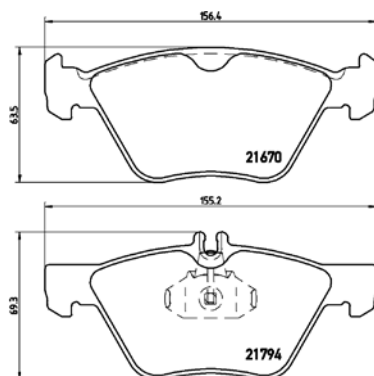

TX0164

TMD Number: 2167001