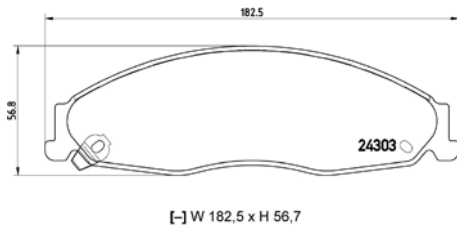

TX0777

TMD Number: 2430301