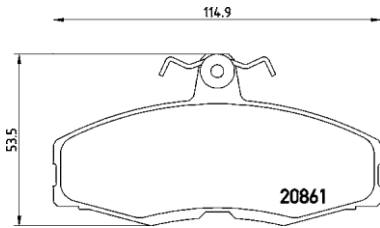

Model & Derivative	Year	Position
ForD		
Sierra	82-87	Front

TX0272 (See TX0097)

TMD nuMber: 2086302