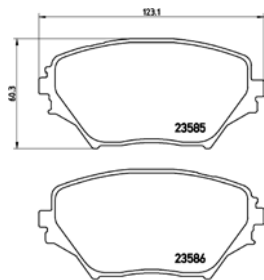

TX0602

TMD Number: 2358501

Model & Derivative	Year	Position

ToYoTa		
Rav4 4X4 (All Models)	00-06	Front

TX0603

TMD Number: 2358704