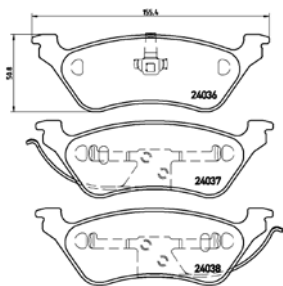

TX0707

TMD Number: 2403601