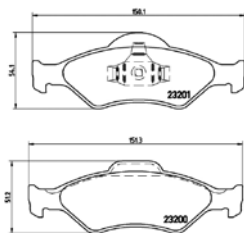

TX0503

TMD Number: 2320001

[-] W 150,1/151,3 x H 54,1/51,2

Model & Derivative	Year	Position
ForD		
Fiesta 1.4i 3-Door	04-07	Front
Fiesta 1.4i 5-Door	04-07	Front
Fiesta 1.6i Ghia	04-07	Front
Ka 1.3 (All Models)	03-09	Front