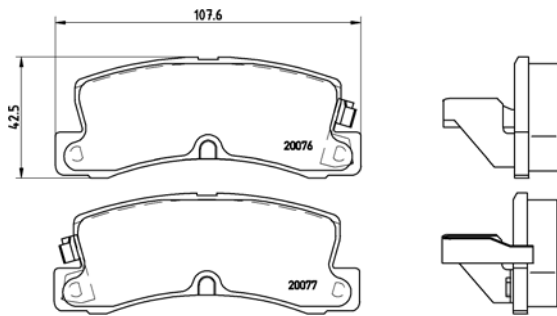

tX0083

TMD Number: 2007601

Model & Derivative	Year	Position

ToYoTa		
Conquest 1600 RSi Twin Cam	88 on	Front