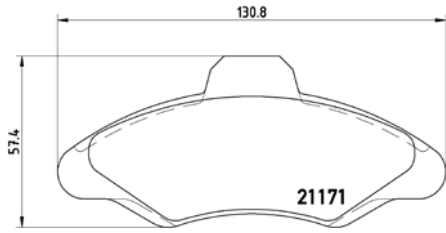

TX0176

PARTS LiSTing

Brake Pads

TMD Number: 2117105

Model & Derivative | **Year** | **Position**

ForD		
Escort (All Models)	95-96	Front

TX0177

TMD Number: 2026003