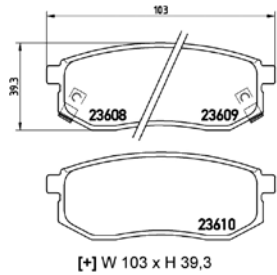

TX0610

PARTS LiSTing

Brake Pads

TMD Number: 2360801

Model & Derivative	Year	Position
hYuDai		
Santamo	98 on	Rear
kiA		
Joice	00 on	Rear
MiTsuBishi		
Santamo	00 on	Rear

TX0611

TMD Number: 236110