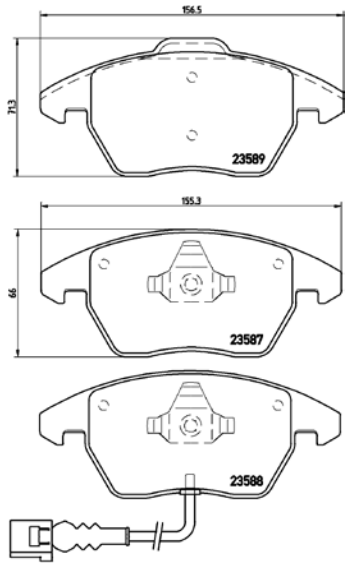

TMD Number: 2358701

(With Wear indicator)

Model & Derivative	Year	Position

VolKsWaGeN		
Jetta VI 1.4 TSi Comfortline	11 on	Front
Jetta VI 1.4 TSi Highline	11 on	Front
Jetta VI 1.4 TSi Trendline	11 on	Front
Jetta VI 1.6 TDi Comfortline	11 on	Front
Jetta VI 1.6 TDi Comfortline DSG	11 on	Front
Jetta VI 2.0 TDi Highline	11 on	Front
New Beetle 1.2 TSi	12 on	Front
New Beetle 1.4 TSi	12 on	Front
New Polo 1.2 TDi Blue Motion	10 on	Front
New Polo 1.4i Comfortline 63kW	10 on	Front
New Polo 1.4i Trendline 63kW	10 on	Front
New Polo 1.6 TDi Comfortline 77kW	10 on	Front
New Polo 1.6i Comfortline 77kW	10 on	Front
New Polo 1.6i Comfortline 77kW Triptronic	10 on	Front
New Polo 1.6i Trendline 77kW	10 on	Front
New Polo GTi	10 on	Front
Passat 1.8 TSi	07-10	Front
Passat 1.9 TDi Comfortline	05-08	Front
Passat 2.0 FSi Comfortline	05-07	Front
Passat 2.0 TDi Highline 103kW	09on	Front
Passat 2.0 TDi Highline 81kW	05-10	Front
Passat 3.2 Sportline	05-10	Front
Passat CC 2.0 TDi DSG	09on	Front
Passat CC 2.0 TSi DSG	09on	Front
Passat CC 2.0 TSi Manual	09on	Front
Passat CC 3.6 V6 FSi DSG	09on	Front
Passat III 1.8 TSi Comfortline	11on	Front
Passat III 1.8 TSi Comfortline DSG	11on	Front
Passat III 2.0 TDi Comfortline DSG	11on	Front
Sirroco 1.4 TSi	09on	Front
Sirroco 2.0 R	09on	Front
Sirroco 2.0 TSi	09on	Front
Sirroco 2.0 TSi DSG	09on	Front
Touran 1.2 TSi	10 on	Front
Touran 1.6 Trendline	04-10	Front
Touran 1.9 TDi Trendline	04-10	Front
Touran 1.9 TDi Trendline DSG	04-10	Front
Touran 2.0 FSi Highline	04-10	Front
Touran 2.0 TDi	10 on	Front
Touran 2.0 TDi Highline	04-10	Front
Touran 2.0 TDi Highline DSG	04-10	Front

VolKsWaGeN CoMM.

Caddy Panel Van 1.6 TDi	10 on	Front
Caddy Panel Van 1.6i 75kW	04 on	Front
Caddy Panel Van 1.9 TDi 73kW	04-10	Front
Caddy Panel Van 1.9 TDi 73kW Maxi	04-10	Front
Caddy Panel Van 2.0 SDi	04-10	Front
Caddy Panel Van 2.0 TDi	10 on	Front