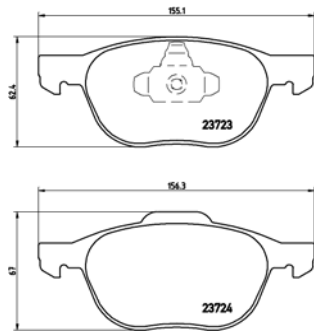

TMD Number: 2372301

Model & Derivative	Year	Position
ForD		
Ford Focus III 1.6	08-10	Front
Ford Focus III 1.6 Ambiente 4-Door	10 on	Front
Ford Focus III 1.6 Ambiente 5-Door	10 on	Front
Ford Focus III 1.6 Trend 4-Door	10 on	Front
Ford Focus III 1.6 Trend 5-Door	10 on	Front
Ford Focus III 1.8 TDCi	08 on	Front
Ford Focus III 2.0	08-10	Front
Ford Focus III 2.0 TDCi	08-10	Front
Ford Focus III 2.0 TDCi Trend	08-10	Front
Ford Kuga 2.5 AWD Titanium	11 on	Front
Ford Kuga 2.5 AWD Trend	11 on	Front
MazDa		
3 Series 1.6i	04 on	Front
3 Series 1.6i Active	04 on	Front
3 Series 1.6i Active Sport	04 on	Front
3 Series 1.6i Dynamic	04 on	Front
3 Series 1.6i Dynamic Sport	04 on	Front
3 Series 1.6i Original	04 on	Front
3 Series 1.6i Original Sport	04 on	Front
3 Series 2.0 Dynamic	04 on	Front
3 Series 2.0 Dynamic Sport	04 on	Front
3 Series 2.0 Individual	04 on	Front
3 Series 2.0 Individual Sport	04 on	Front
3 Series 2.3 Individual	04 on	Front
3 Series 2.3 Individual Sport	04 on	Front
3 Series MPS 2.3 Turbo	04 on	Front
3 Series Sport	04 on	Front
5Series 2.0	07-10	Front
5Series 2.0	10 on	Front
VoIvo		
C30 1.6	06 on	Front
C30 1.6 D	06 on	Front
C30 1.6 D2	11 on	Front
C30 2.0	06 on	Front
C30 2.0 D	06 on	Front
C30 T 5	06 on	Front
C70 2.4	06 on	Front
C70 2.4i Petrol	06 on	Front
C70 Coupe 2.3 T5	97-05	Front
C70 D 5 Diesel	06 on	Front
C70 T 5 2.5 Turbo	06 on	Front
S40 1.6 D	05 on	Front
S40 1.6 D2	10 on	Front
S40 1.8i	04-06	Front
S40 2.0 D	04-07	Front
S40 2.0i	06 on	Front
S40 2.4i	04-07	Front
S40 D4	10 on	Front
S40 D5 2.4	07 on	Front
S40 T 5	04-07	Front
S40 T 5	07 on	Front
V50 1.8	04 on	Front
V50 2.0 D	04 on	Front
V50 2.0i	06 on	Front
V50 2.4i	04-07	Front
V50 D4	10 on	Front
V50 T 5	04-09	Front
V50 T 5 Geartronic	10 on	Front