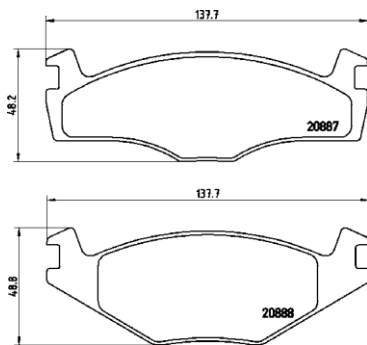

TX0275

TMD Number:	2088708	Model & Derivative	Year	Position
		seAT		
		Cordoba	93-99	Front
		Cordoba	93-99	Front
		Ibiza II	93-99	Front
		voIKsWAgeN		
		Derby	81-84	Front
		Golf II	83-92	Front
		Jetta II	84-92	Front
		Polo	94-02	Front
		Polo Classic	85-02	Front