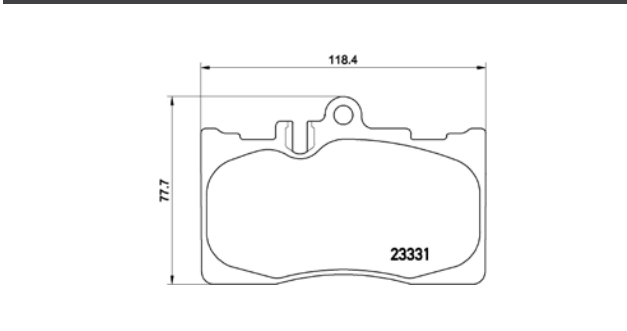

Model & Derivative	Year	Position
lexuS		
LS430	00-06	Front

TX1048

TMD Number: 2338101