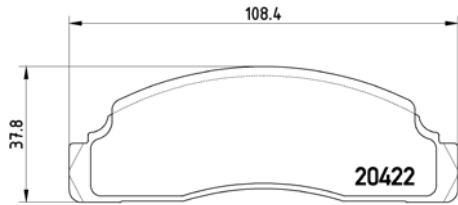

TMD Number: 2042202

Model & Derivative	Year	Position
ForD		
Fiesta	76-93	Front

TX0247

TMD Number: 2043602