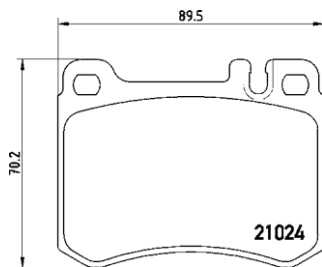

TX1026

TMD Number: 2102404