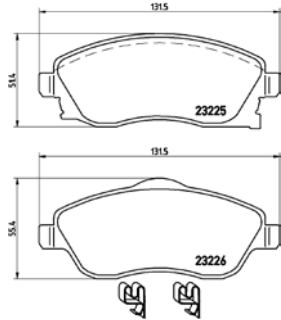

TMD Number: 2322501

Model & Derivative	Year	Position
CheVroleT		
Corsa Utility 1.3 CDTi	10 on	Front
Corsa Utility 1.4	10 on	Front
Corsa Utility 1.7 DTi	10 on	Front
Corsa Utility 1.8	10 on	Front
oPel CoMM.		
Combo Panel Van	05 on	Front
Corsa 1.4 Utility	03 on	Front
Corsa 1.7 CDTi	06 on	Front
Corsa 1.7 D Utility	03 on	Front
Corsa 1.8 Utility	03 on	Front
oPel		
Corsa 1.4 (All Models)	03-08	Front
Corsa 1.6 (All Models)	03-08	Front
Corsa 1.7 DTi Elegance	03-08	Front
Corsa 1.8 (All Models)	03-08	Front
Merivia 1.416V4Hole	03-10	Front
Merivia 1.416V5Hole	03-10	Front
Merivia 1.616V4Hole	03-10	Front
Merivia 1.6 16V 5 Hole	03-10	Front
Tigra 1.4 Enjoy Twintop	04 on	Front
Tigra 1.8 Sport Twintop	04 on	Front