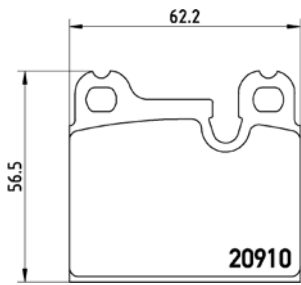

TMD Number: 2091002

Model & Derivative	Year	Position
AlFA roMeo		
6	80-85	Rear
BMW		
7 Series (All Models)	78-86	Rear

TX0283

TMD Number: 209110