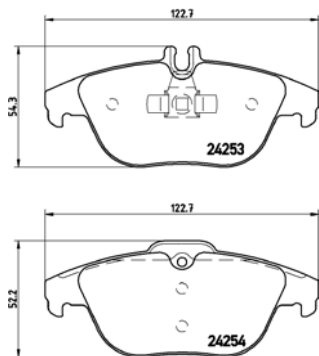

Model & Derivative	Year	Position
MerceDes-beNz		
C-Class C 204 Series Coupe C250	11on	Rear
C-Class C204 Series Coupe C250 CDi	11on	Rear
C-Class S 204 Series Estate C180 CGI	09on	Rear
C-Class S204 Series Estate C180 Kompressor	07on	Rear
C-Class S 204 Series Estate C200 CDi	07on	Rear
C-Class S204 Series Estate C200 Kompressor	07on	Rear
C-Class S 204 Series Estate C220 CDi	07on	Rear
C-Class S 204 Series Estate C250 CDi	09on	Rear
C-Class S204 Series Estate C250 CGI	09on	Rear
C-Class S 204 Series Estate C350	07on	Rear
C-Class S204 Series Estate C350 CDi	09on	Rear
C-Class S204 Series Estate C350 CGI	11on	Rear
C-Class W 204 Series C180 CGI	07on	Rear
C-Class W 204 Series C180K Blue Efficiency	07-10	Rear
C-Class W 204 Series C180K Blue Efficiency	11on	Rear
C-Class W 204 Series C200 CDi	11on	Rear
C-Class W 204 Series C200 CGI	07on	Rear
C-Class W 204 Series C200K Classic	07-10	Rear
C-Class W 204 Series C220 CDi Classic	08on	Rear
C-Class W 204 Series C250 CDi	08on	Rear
C-Class W 204 Series C250 CGI	09on	Rear
C-Class W 204 Series C280 Elegance	07on	Rear
C-Class W 204 Series C300	09on	Rear
C-Class W 204 Series C320 CDi	07on	Rear
C-Class W 204 Series C350 CDi	11on	Rear
C-Class W 204 Series C350 Elegance	07on	Rear