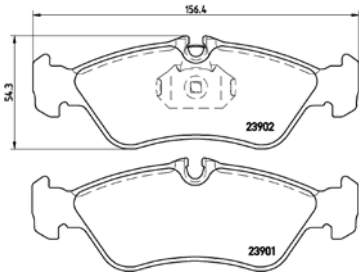

TX0667

PARTS LiSTing

Brake Pads

TMD Number: 2390101

Model & Derivative   **Year**   **Position**

MerceDes-beNz coMM.		
312D 4X2	96 on	Rear
Sprinter 308D	96-00	Rear

TX0668

TMD Number: 2391201