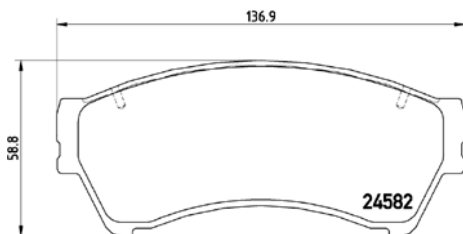

TX0848

TMD Number: 2458201

[-] W 136,9 x H 58,8

Model & Derivative	Year	Position
ForD		
Fusion	05 on	Front