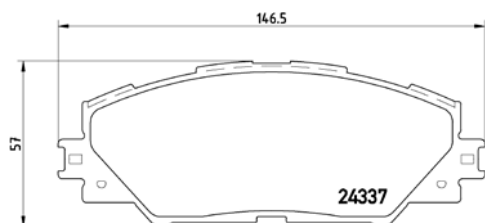

Model & Derivative | **Year** | **Position**

ToYoTa		
Rav4 2.0 CVVTi	06 on	Front
Rav4 4X4 2.2 D-4D	06on	Front