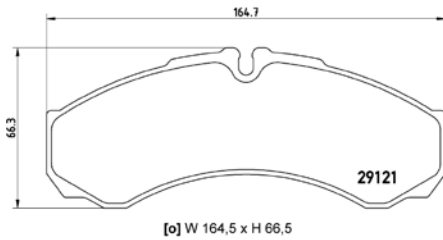

TMD Number: 2912111