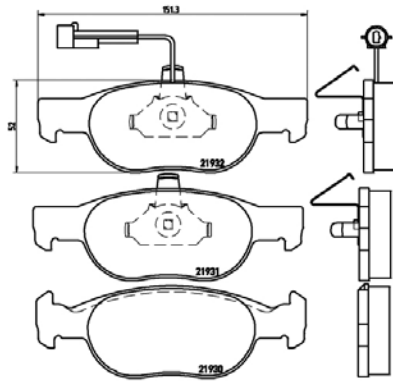

TX0449

PARTS LiSTing

Brake Pads

TMD Number: 2193002

[+] W 151,3 x H 52

Model & Derivative	Year	Position
FiaT		
Brava	95-02	Front
Bravo I	95-01	Front
Marea	96on	Front
voLvo		
Lancia Delta II	93-99	Front

TX0450

TMD Number: 2193201