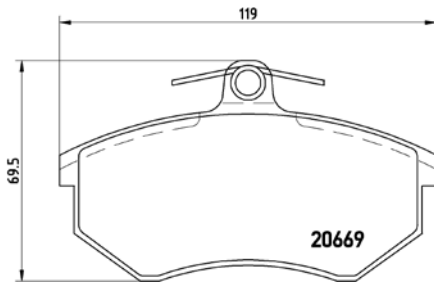

TX0182

PARTS LiSTing

Brake Pads

TMD Number: 2066904

Model & Derivative	Year	Position
AuDi		
Quattro S2	85-90	Front
voIKsWAgeN		
Golf II 1.8 GTi 16V	86-90	Front
Golf II 2.0 16V	90-92	Front
Golf III 1.6	96-99	Front
Golf III 1.8	96-99	Front
Golf III 2.0 GTi	92-99	Front
Jetta II 2.0 16V	90-92	Front
Jetta III 1.6 (All Models)	96-99	Front
Jetta III 1.8 (All Models)	96-99	Front
Jetta III 2.0 CLi	92-96	Front
Passat 2.2 CLi	85-87	Front
Polo Classic 1.6i	96-01	Front
Polo Classic 1.8i	96-01	Front
Polo Playa 1.6i	98-01	Front
Polo Playa 1.8i	98-01	Front