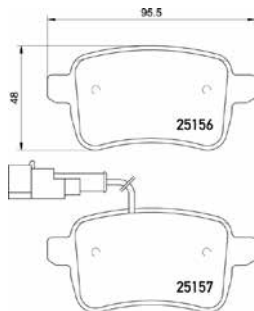

TX1089

TMD Number: 2515601