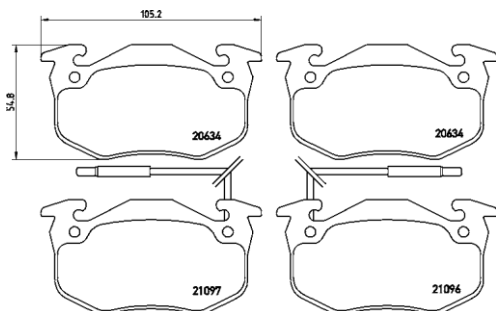

TX0311

TMD Number: 2109601

Model & Derivative	Year	Position
ReNauLT		
Clio I	90-98	Front
Rapid	85-98	Front
Twingo	93 on	Front