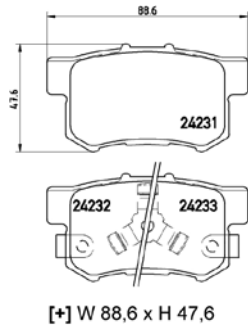

TX0760

TMD Number: 2421801

Model & Derivative	Year	Position
Kia		
Cerato 1.6	09 on	Front
Cerato 1.6 EX	04-08	Front
Cerato 2.0 4-Door	09 on	Front
Cerato 2.0 CRDi	04 on	Front
Cerato 2.0 Koupe	09 on	Front

TMD Number: 2423101