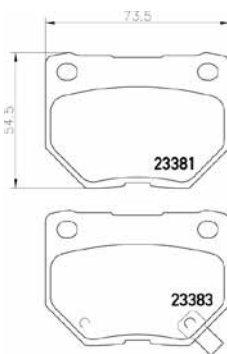

TX0549

TMD Number: 2338102

Model & Derivative	Year	Position
suBaru		
Impreza 2.0 STi WRX	01-05	Rear
Impreza 2.0 STi WRX	03-05	Rear
Impreza 2.0 WRX Turbo AWD	00-05	Rear
Impreza 2.0R 4WD	05-08	Rear
Impreza Turbo WRX	06-07	Rear