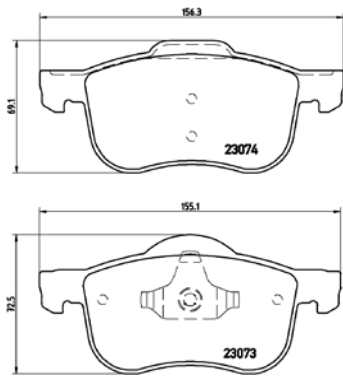

Model & Derivative	Year	Position
voLvo		
S60 (All Models)	00-10	Front
S60 2.0 T	01-10	Front
S60 2.4	01-10	Front
S60 2.4 D	01-10	Front
S60 2.4 D5	01-10	Front
S60 2.4 T	01-10	Front
S60 2.5 T	04on	Front
S60R2.5TAWD	03on	Front
S60 T5	01-10	Front
S70 Sedan	00on	Front
S80 2.4	99-06	Front
S80 2.4T	01-06	Front
S80 2.5T	03-06	Front
S80 2.5T	06on	Front
S80 2.9	00-06	Front
S80 3.0 T6	01-06	Front
S80 D 5 2.4	01-06	Front
V 70 2.0 T	01-07	Front
V 70 2.4	01-07	Front
V 70 2.4 T	01-07	Front
V 70 XC 2.4 T	00-03	Front
V 70 XC 2.5 T	02 on	Front
V40 2.0 T	97-04	Front
V40 T 4	00-04	Front
V40 T 5 2.3	01-07	Front
XC 70 2.4 D5	02 on	Front
XC 70 2.4 T	00-02	Front
XC 70 2.5 T	02 on	Front
XC 70 3.2	07 on	Front