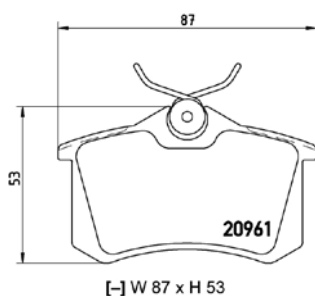

TMD Number: 2355406

Model & Derivative   **Year**   **Position**

auDi

A4 Avant 2.0i	01-04	Rear
A4 Avant 2.4	01-04	Rear
A4 Avant 2.4	98-01	Rear
A4 Avant 2.5 TDi	01-04	Rear
A4 Avant 2.5 TDi	97-01	Rear
A4 Avant 2.5 TDi Quattro	01-04	Rear
A4 Avant 2.6	96-01	Rear
A4 Avant 2.8	96-01	Rear
A4 Cabrio 2.0	04-05	Rear
A4 Cabrio 2.0 TDi	06-09	Rear
A4 Cabrio 2.0 TFSi	05-09	Rear
A4 Cabrio 2.5 TDi	02-05	Rear
A4 Cabrio 3.0	02-05	Rear
A4 Cabrio 3.0 Quattro	03-05	Rear
A6 1.8T	95-05	Rear
A6 1.9 TDi	95-05	Rear
A6 2.4 Quattro	97-05	Rear
A6 2.4 V6 5 Valves	97-04	Rear
A6 2.5 TDi	97-05	Rear
A6 2.7 T	94-97	Rear
A6 2.7T Quattro	97-05	Rear
A6 2.7T Quattro	97-05	Rear
A6 2.8 Quattro	94-05	Rear
A6 2.8 Quattro	95-99	Rear
A6 2.8E	94-05	Rear
A6 3.0 Quattro	01-05	Rear
A6 3.0 Quattro	01-05	Rear
A6 3.0 TDi Quattro	05-11	Rear
A6 3.0 V6	01-05	Rear
A6 3.2 FSi Quattro	05-08	Rear
A6 4.2 Quattro	98-04	Rear
A6 4.2 Quattro	98-05	Rear
A6 Avant 1.9 TDi	98-05	Rear
A6 Avant 2.4	97-05	Rear
A6 Avant 2.5 TDi	97-05	Rear
A6 Avant 2.5 TDi Allroad	00-05	Rear
A6 Avant 2.6	94-98	Rear
A8 2.8 Quattro	94-02	Rear
A8 2.8E Quattro Coupe	96-02	Rear
A8 3.7	95-02	Rear
A8 3.7 Quattro	95-02	Rear
A8 4.2 Quattro	94-02	Rear
A8 Quattro Coupe 2.8E	96-02	Rear
Allroad 2.5 TDi Quattro	00-05	Rear
Allroad 2.7 T Quattro	00-05	Rear
S6 4.2 V8 Quattro	98-05	Rear
S84.2 Quattro Triptronic	96-02	Rear
TT 1.8T Coupe Quattro	98-06	Rear
TT 1.8T Roadster Quattro	98-06	Rear
TT 3.2 Coupe Quattro	03-06	Rear
TT 3.2 Roadster Quattro	03-06	Rear

ciTroen

C2 Series 1.4 HDi	02 on	Rear
C2 Series 1.4 VTR	02 on	Rear
C2 Series 1.6 VTS	03 on	Rear
C3 Picasso Series 1.4	09 on	Rear
C3 Picasso Series 1.6	09 on	Rear
C3 Picasso Series 1.6 HDi 109 HP	09 on	Rear
C3 Picasso Series 1.6 HDi 90 HP	05 on	Rear
C3 Picasso Series 1.6 VTi 120 Seduction	10 on	Rear
C3 Series 1.4 HDi	03-09	Rear
C3 Series 1.4i	02-09	Rear
C3 Series 1.6i	03-09	Rear