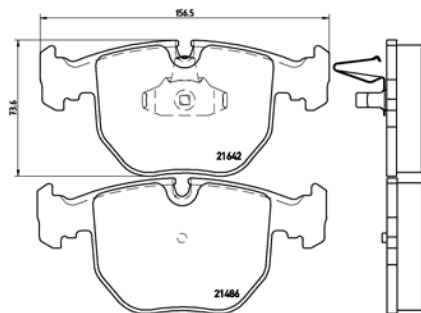

tX0085

TMD Number: 2148602

Model & Derivative   **Year**   **Position**

BMW		
5 Series E39 520i	99-03	Front
5 Series E39 520i Touring	97-00	Front
5 Series E39 525 d	00-03	Front
5 Series E39 525i	00-03	Front
5 Series E39 525i Touring	00-04	Front
5 Series E39 530D	00-03	Front
5 Series E39 530D	98-00	Front
5 Series E39 530i	00 on	Front
5 Series E39 535i	96-99	Front
5 Series E39 535i	99-03	Front
5 Series E39 540i	96-03	Front
5 Series E39 540i Touring	97-04	Front
5 Series E39 M5	99-03	Front
5 Series E39 M5 SMG	99-03	Front
7 Series E38 740i	96-02	Front
7 Series E38 740iL	96-02	Front
X3 Series E83 3.0 SD	06 on	Front
X5 3.0D E53 Series	01-03	Front
X5 3.0D E53 Series	03 on	Front
X5 3.0i E53 Series	00-07	Front
X5 4.4i E53 Series	00-03	Front
X5 4.4i E53 Series	03 on	Front