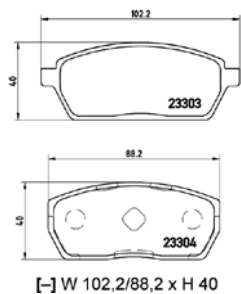

Model & Derivative	Year	Position
suzuki		
Super Carry	85-99	Front