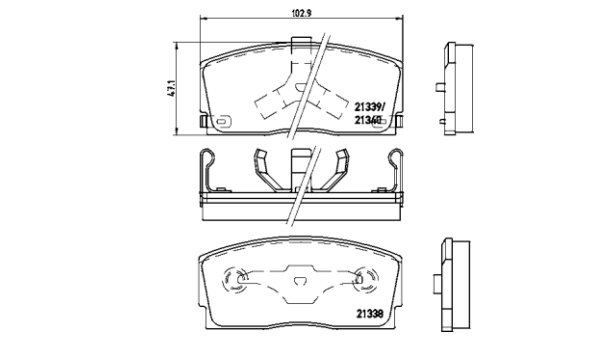

Model & Derivative	Year	Position
DaihaTSu		
Applause I	89-97	Front
Charade III	87-93	Front

TX0348

TMD Number: 2135501

Model & Derivative	Year	Position
kia