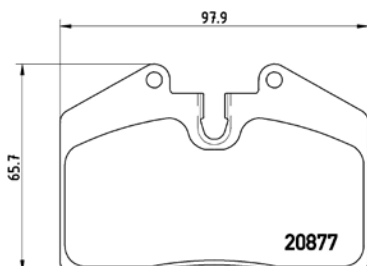

TX0273

TMD Number: 2087702

Model & Derivative	Year	Position
PorsChE		
1964/2	88on	Front
1964/4	88on	Front+Rear
911 Targa	81 on	Front+Rear
911 Targa Coupe	81 on	Front +Rear
928S	85on	Rear
944 S2	87on	Front +Rear
944 Turbo Coupe	85-88	Rear
964 Turbo	90 on	Rear
968 3.0	91 on	Front + Rear