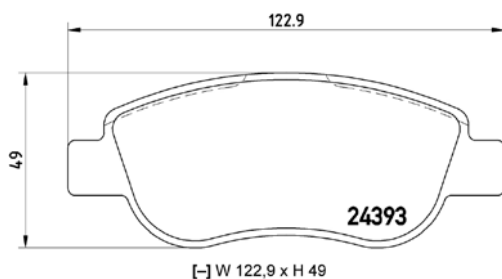

TX1072

TMD Number: 2439301

Model & Derivative	Year	Position

reNauIT		
Megan II	02 on	Front