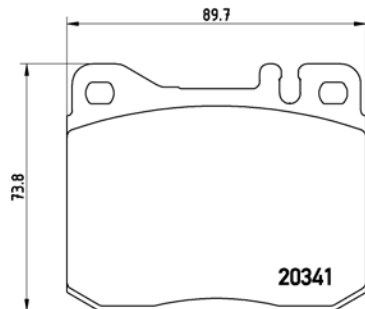

Model & Derivative	Year	Position

MerCeDes-BeNz		
200 W123	81-86	Front
200T S123	80-85	Front
230 W123	80-86	Front
230E W123	80-86	Front
250 W123	80-86	Front
280 SE W126	81-87	Front
280E W123	80-86	Front
280SE W116 Series	80-81	Front
300 SEW126	86-93	Front
300 SE W126	86-93	Front
300D W123	80-86	Front
350SE W116 Series	80-81	Front
380 SEW126	81-87	Front
420 SEW126	86-92	Front
450 SL W126	77-80	Front
450 SLC W126	77-80	Front
450SE W116 Series	80-81	Front
500 SE W126	89-93	Front
500 SEC C126 Coupe	85-91	Front
560 SE W126	89-93	Front
560 SEC C126 Coupe	85-91	Front
560 SEC W126	89-93	Front