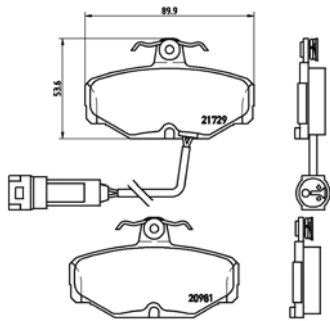

TMD Number: 2172902

[+] W 89,9 x H 53,6

Model & Derivative	Year	Position

FoRD		
Escort	95-98	Rear
Sierra	82-93	Rear