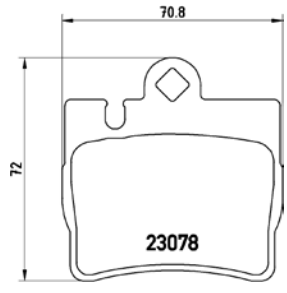

TMD Number: 2307801

Model & Derivative	Year	Position
MeRceDeS-beNz		
S-Class C215 Series Coupe CL500	99-06	Rear
S-Class C215 Series Coupe CL55 AMG	99-06	Rear
S-Class C215 Series Coupe CL600	99-06	Rear
S-Class W220 Series S280	98-05	Rear
S-Class W220 Series S320	98-05	Rear
S-Class W220 Series S320 CDi	99-06	Rear
S-Class W220 Series S430	98-05	Rear
S-Class W220 Series S500	98-05	Rear
S-Class W220 Series S500 4-Matic	98-05	Rear
S-Class W220 Series S55 AMG	99-05	Rear