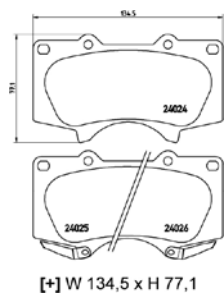

TX0705

TMD Number: 2402401

Model & Derivative

Year

Position

HuMMer

H3 3.5	05 on	Front
H3 3.5 Automatic	05 on	Front
H3 Adventure 3.5	05 on	Front
H3 Luxury	05 on	Front

MiTsubisHi

Pajero 3.2 D-ID GLS	07 on	Front
Pajero 3.2 D-ID GLX	07 on	Front
Pajero 3.2 D-ID Sport	07 on	Front
Pajero II 3.8 V6 GLS	07 on	Front
Pajero IV 3.2 Di-D 2X4	07 on	Front
Pajero IV 3.2 Di-D 4X4	07 on	Front
Pajero IV 3.2 TD	09 on	Front
Pajero IV 3.8 V6	07 on	Front