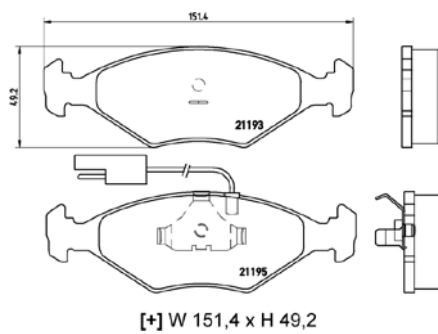

TX0328

TMD Number: 2119501

Model & Derivative	Year	Position

FiaT		
Duna	87-91	Front
Fiorino	80-05	Front
Premio	85-96	Front