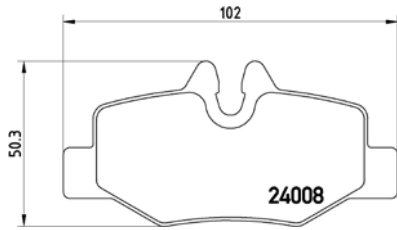

TX0701

PARTS LiSTing

Brake Pads

TMD Number: 2400801