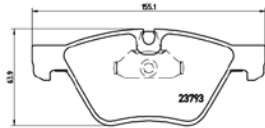

1 Series E82 & E88 118D	07-09	Front
1 Series E82 & E88 118D Facelift	10-11	Front
1 Series E82 & E88 120D	07-09	Front
1 Series E82 & E88 120D Facelift	10-11	Front
1 Series E82 & E88 120i	07-09	Front
1 Series E82 & E88 120i Facelift	10-11	Front
1 Series E82 & E88 125i	07-09	Front
1 Series E82 & E88 125i Facelift	10-11	Front
1 Series E87 & E81 118i Facelift	08 on	Front
1 Series E87 & E81 120D	04-07	Front
1 Series E87 & E81 120D	07 on	Front
1 Series E87 & E81 120i	04-07	Front
1 Series E87 & E81 120i	07 on	Front
1 Series E87 & E81 125i	07-09	Front
1 Series E87 & E81 130i	04-09	Front
1 Series Facelift E87 & E81 130i	09 on	Front
3 Series E90 318i	05-07	Front
3 Series E90 320D	06-09	Front
3 Series E90 320D Facelift	09-11	Front
3 Series E90 320i	05-07	Front
3 Series E90 320i	07-11	Front
3 Series E90 320i Facelift	09-11	Front
3 Series E90 323i	06-08	Front
3 Series E90 323i Facelift	09-11	Front
3 Series E90 325D	06-11	Front
3 Series E90 325i	06-08	Front
3 Series E90 325i Facelift	09-11	Front
3 Series E90 330i	06-08	Front
3 Series E90 330i Facelift	09-11	Front
3 Series E91 318i	06-11	Front
3 Series E91 320D	05-08	Front
3 Series E91 320D	09-11	Front
3 Series E91 320i	06-08	Front
3 Series E91 325i	06-08	Front
3 Series E91 325i	09-11	Front
3 Series E92 320i Coupe	06-11	Front
3 Series E92 325i Coupe	06-08	Front
3 Series E92 325i Coupe	09-11	Front
3 Series E92 330i Coupe	06-11	Front
3 Series E93 330i Convertible	07-11	Front
520D E60	05-07	Front
520D F10	10 on	Front
520i E60	03 on	Front
523i E60 Automatic	05-07	Front
523i E60 Automatic	07 on	Front
523i E60 Manual	05-07	Front
523i E60 Manual	07 on	Front
525D E60	04 on	Front
525i E60 Automatic	04-07	Front
525i E60 Automatic	07 on	Front
525i E60 Manual	04-07	Front
525i E60 Manual	07 on	Front
525i E61	04 on	Front
X1 Series E84 S-Drive 2.0D	10 on	Front
X1 Series E84 X-Drive 2.3D	10 on	Front
Z4 Series E89 S-Drive 20i	11 on	Front
Z4 Series E89 S-Drive 23i	09 on	Front
Z4 Series E89 S-Drive 23i A-Sport	09 on	Front
Z4 Series E89 S-Drive 28i	11 on	Front
Z4 Series E89 S-Drive 30i	09 on	Front
Z4 Series E89 S-Drive 30i A-Sport	09 on	Front

[o] W 155,1/154,6 x H 63,9/63,9