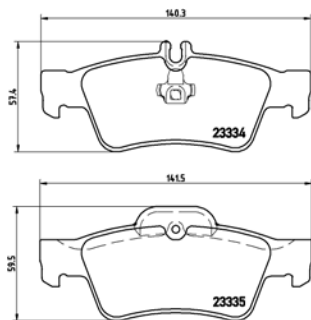

Model & Derivative	Year	Position

MercedeS-BeNz		
CLS-Class C218 Series Coupe CLS350	11 on	Rear
CLS-Class C218 Series Coupe CLS500	11 on	Rear
CLS-Class C219 Series CLS350	04-10	Rear
CLS-Class C219 Series CLS350 CGi	09-10	Rear
CLS-Class C219 Series CLS500	04-10	Rear
E-Class S211 Series Estate E200 Kompressor	06-09	Rear
E-Class S211 Series Estate E200T Kompressor	03-09	Rear
E-Class S211 Series Estate E240 T	03-09	Rear
E-Class S211 Series Estate E270 T CDi	03-09	Rear
E-Class S211 Series Estate E280 T	05-09	Rear
E-Class S211 Series Estate E320 T CDi	05-09	Rear
E-Class S211 Series Estate E350 CGi	06-09	Rear
E-Class S211 Series Estate E350 T	05-09	Rear
E-Class S211 Series Estate E500 T	03-09	Rear
E-Class S212 Series Estate E200 CGi	09on	Rear
E-Class S212 Series Estate E250 CDi	09 on	Rear
E-Class S212 Series Estate E350	11 on	Rear
E-Class S212 Series Estate E350 CDi	09 on	Rear