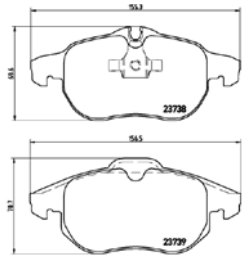

TMD Number: 2373807

[o] W 155,3/156,5 x H 69,6/70,7

Model & Derivative	Year	Position
caDillac		
BLS 1.9D	06on	Front
BLS 2.0T	06on	Front
FiaT		
Croma 1.8 16V	05on	Front
Croma 1.9D Multi-Jet	05on	Front
Croma 2.2 16V	05on	Front
saaB		
9-3 1.8T	02on	Front
9-3 2.0T	02on	Front