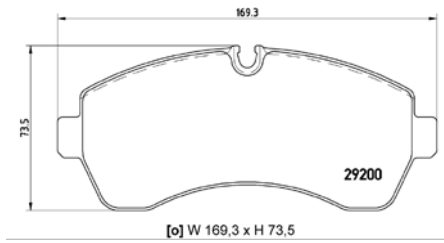

TX0932

TMD Number: 2920002