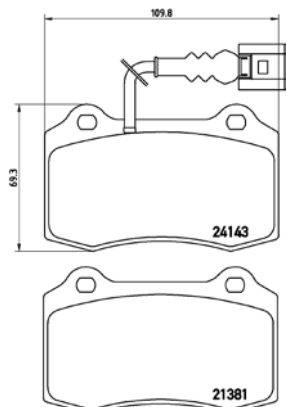

TX1065

TMD Number: 2414301