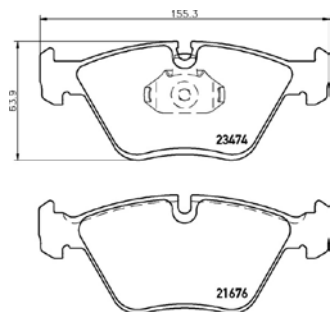

Model & Derivative   **Year**   **Position**

BMw		
3 Series E46 325i	00-04	Front
3 Series E46 330 Ci Convertible	00-04	Front
3 Series E46 330 Ci Coupe	00 on	Front
3 Series E46 330D	01-04	Front
3 Series E46 330i	00-04	Front
3 Series E46 M3 3.2 Coupe	00 on	Front
5 Series E34 518i	89-96	Front
5 Series E34 520i	89-94	Front
5 Series E34 520i 24V	89-94	Front
5 Series E34 520i Touring	91-97	Front
5 Series E34 525 TD	93-95	Front
5 Series E34 525 TDS	91-95	Front
5 Series E34 525i	89-96	Front
5 Series E34 525i 24V	89-96	Front
5 Series E34 525i Touring	91-97	Front
5 Series E34 525iX 24V	91-95	Front
5 Series E34 525iX Touring	92-97	Front
5 Series E34 530i	93-96	Front
5 Series E34 530i v8	92-95	Front