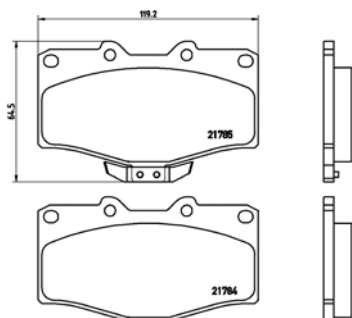

[+] W 119,2 x H 64,5

Model & Derivative	Year	Position

ToYoTa coMM.		
Hilux 1.8	83-88	Front
Hilux 2.4D	88-05	Front
Hilux 2.5 D-4D	01-05	Front