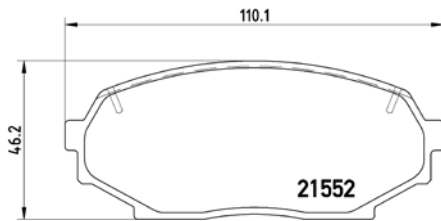

TMD Number: 2151902

(1mm different in thickness)

Model & Derivative | **Year** | **Position**

IaNDroVer

Defender 110 Series (All Models)	93 on	Front
Defender 130 Series (All Models)	95 on	Front

TX1036

TMD Number: 2155202