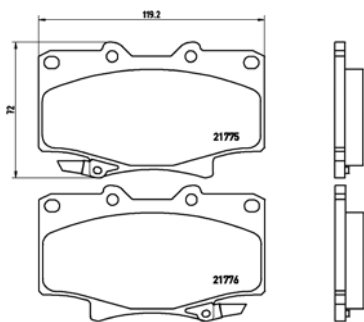

TX0417

TMD Number: 2177501

[+] W 119,2 x H 72

Model & Derivative	Year	Position

ToYoTa		
Landcruiser Hardtop	90-96	Front
ToYoTa coMM.		
Landcruiser 80 4.0	90-92	Front
Landcruiser 80 4.2 TD	90-97	Front
Landcruiser 80 4.2 TD 24V	95-97	Front
Landcruiser 80 4.5 24V	92-97	Front
Landcruiser V6 4X4	89-97	Front

TX0418

TMD Number: 2178401