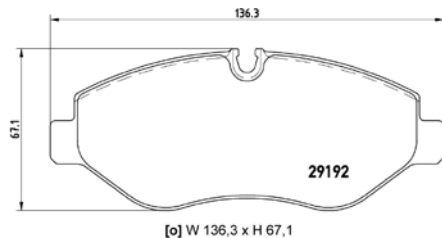

Model & Derivative	Year	Position
iVeCo CoMM.		
35S12 Panel Van 2.3D	06 on	Front
35S12 Panel Van 3.0D	06 on	Front
50C15 3.0D	06 on	Front