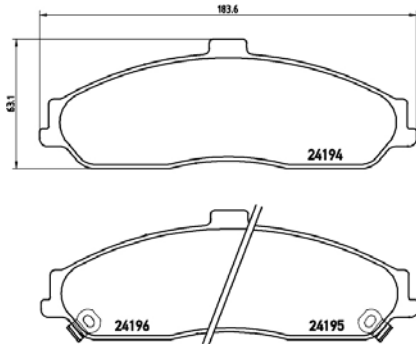

TMD Number: 2419401

[+] W 183,6 x H 63,1

Model & Derivative	Year	Position
NiSSaN CoMM.		
140 Pick-up	80-85	Front
140Y	76-79	Front
oPel		
Commadore 3.0	85-89	Rear
Record 380i/CD	93 on	Rear
Senator 3.0 Girling	82-86	Rear
Peugeot		
204	70-71	Front
304	70-71	Front
ToYoTa		
Corolla 1200	75-80	Front
Corolla 1600	75-80	Front
Corona 1600	68-74	Front
Corona 1700	68-74	Front
Corona 1900	70-74	Front
Corona 2000	70-74	Front
ToYoTa CoMM.		
Corolla Panel Van	80-82	Front