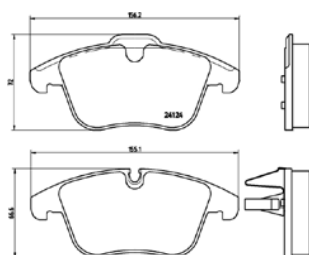

JeeP		
Grand Cherokee II	98 on	Front

TX0727

TMD Number: 2408401

[o] W 156/156,2 x H 66,6/72

Model & Derivative	Year	Position
--------------------	------	----------

Jaguar		
S-Type	99 on	Front
XF	08 on	Front
XJ	03 on	Front
XK	06 on	Front