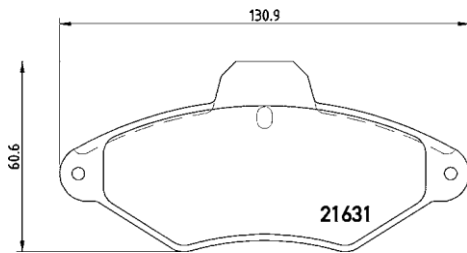

TX0396

TMD Number: 2163102