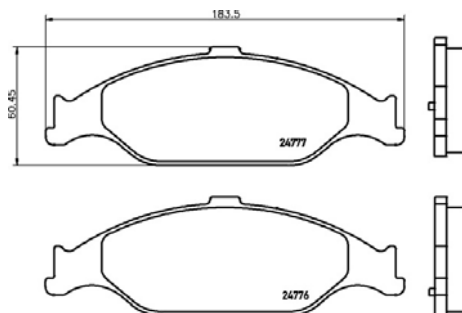

TX0878

TMD Number: 2477601

Model & Derivative	Year	Position
ForD		
Mustang	93 on	Front