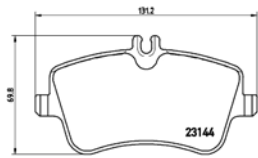

TMD Number: 2314402

[o] W 131,2 x H 62/69,8

Model & Derivative **Year** **Position**

MeRceDeS-beNz		
C-Class CL203 Series C230 Coupe	05-11	Front
C-Class CL203 Series C230 Kompressor Coupe	01-11	Front
C-Class S203 Series C180 Kompressor	02-07	Front
C-Class S203 Series C200 Estate Kompressor	01-07	Front
C-Class S203 Series C220 CDi Estate	01-07	Front
C-Class S203 Series C230 Estate	05-07	Front
C-Class S203 Series C240 Estate	01-07	Front
C-Class S203 Series C270 CDi Estate	01-07	Front
C-Class S203 Series C320 Estate	01-07	Front
C-Class W203 Series C180K Classic	02-07	Front
C-Class W203 Series C200 CDi	00-07	Front
C-Class W203 Series C200K Classic	00-07	Front
C-Class W203 Series C220 CDi Classic	02-07	Front
C-Class W203 Series C230 Classic	06-07	Front
C-Class W203 Series C230K Sport	04-07	Front
C-Class W203 Series C240 Elegance	00-07	Front
C-Class W203 Series C250 TD Classic	00-02	Front
C-Class W203 Series C270 CDi Elegance	00-07	Front
C-Class W203 Series C280 Elegance	05-07	Front
C-Class W203 Series C320 CDi Elegance	05-07	Front
C-Class W203 Series C320 Elegance	00-07	Front
CLC-Class CL203 Series Coupe CLC180K	08 on	Front
CLC-Class CL203 Series Coupe CLC200K	08 on	Front
CLK-Class A209 Series CLK320 Cabrio	03 on	Front
CLK-Class C209 Series Coupe CLK 320	02 on	Front
SLK-Class R171 Series Convertible SLK200 Kompressor	04-10	Front