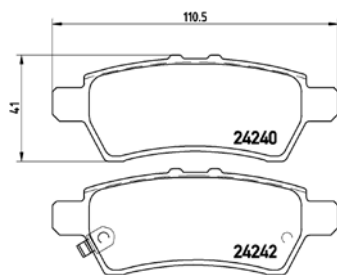

TX0762

TMD Number: 2424001