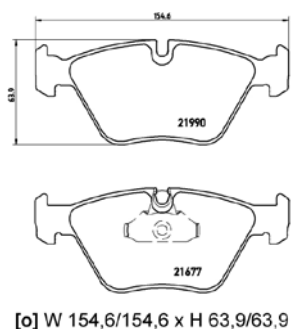

TX0459

TMD Number: 2199003