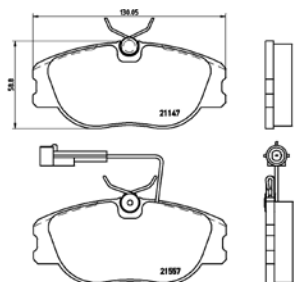

TX0386

TMD Number: 2155704