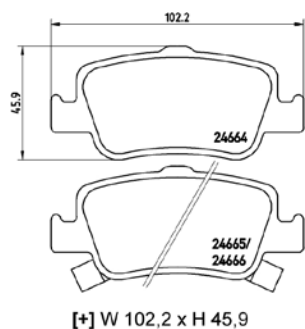

TX1081

TMD Number: 2466401