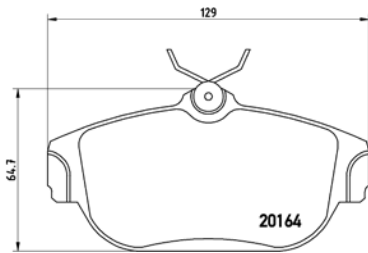

TX0227

TMD Number: 2016402