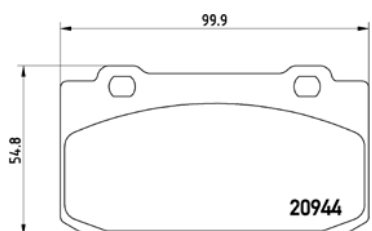

TX0287

TMD Number: 2094401

Model & Derivative	Year	Position
AlFA roMeo		
Alfa 33	83-85	Front

TX0285

PARTS LiSTing

Brake Pads

TMD Number: 2094402

Model & Derivative	Year	Position
AIFA roMeo		
33	83-93	Front
Arna	83-86	Front