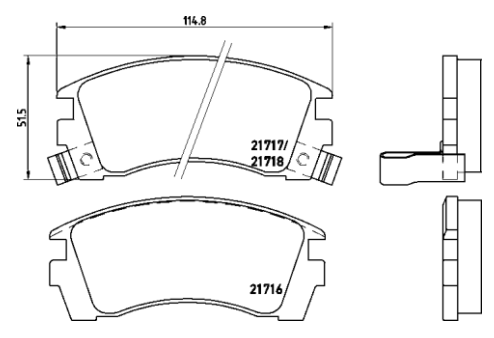

TX0412

TMD Number: 2171602

Model & Derivative	Year	Position

NiSSaN		
Sunny	90-00	Front