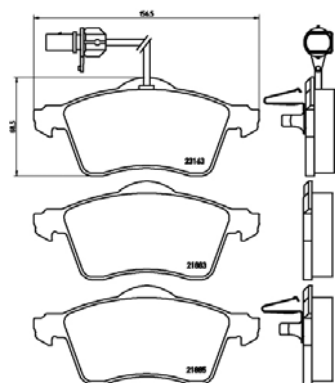

TX0436

TMD Number: 2188501