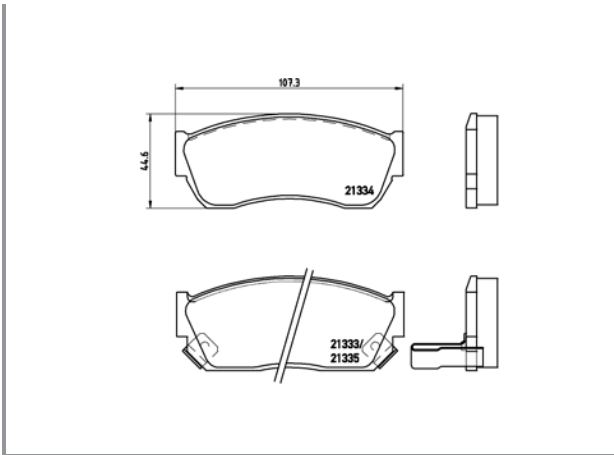

TMD Number: 213330

Model & Derivative	Year	Position
chaNa		
Benni 1.0 Excl	07 on	Front
Benni 1.0 Lux	07 on	Front
Benni 1.3 Excl	07 on	Front
Benni 1.3 Lux	07 on	Front
Suzuki		
Swift 1.5i GL	05-09	Front
TaTa		
Indica 1.4i without ABS	04-08	Front
Indica Base Line 1.4i LE without ABS	04-08	Front
Indica VISTA 1.4i Saffire without ABS	09 on	Front
Indigo 1.4	04 on	Front
Indigo 1.4 Station Wagon	04 on	Front
Indigo 1.4 TDi	04 on	Front
Indigo 1.4 TDi Station Wagon	04 on	Front

TX0347

TMD Number: 2133801