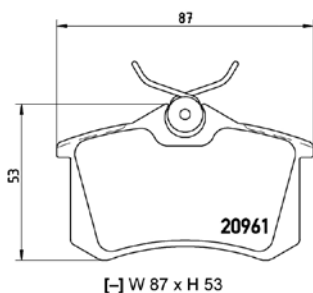

TMD Number: 2355406 Model & Derivative Year Position

reNault

Clio III 1.2 16V 5-Door	05 on	Rear
Clio III 1.2 8V 3-Door	05 on	Rear
Clio III 1.4 16V	05 on	Rear
Clio III 1.5 DCi	05 on	Rear
Clio III 1.6 16V	05 on	Rear
Clio III 2.0 Sport	06 on	Rear
Clio III 2.0 Sport R27	08 on	Rear
Espace 2.0 Expression	97 on	Rear
Espace 2.2 DCi	00-02	Rear
Fluence 1.6 Dynamique	11 on	Rear
Fluence 1.6 Expression	11 on	Rear
Fluence 2.0 Privilège	11 on	Rear
Grand Espace 3.0 V6	00-02	Rear
Grand Scenic II 1.9 DCi	04-09	Rear
Grand Scenic II 2.0 Petrol	04-09	Rear
Grand Scenic III 1.9 DCi	09 on	Rear
Grand Scenic III 2.0 DCi	09 on	Rear
Megan II 1.4 16V	02-08	Rear
Megan II 1.5 DCi	02-08	Rear
Megan II 1.5 DCi CC	02-08	Rear
Megan II 1.6 16V	02-08	Rear
Megan II 1.6 CC	03-08	Rear
Megan II 1.9 DCi	02-08	Rear
Megan II 1.9 DCi CC	05-08	Rear
Megan II 2.0 16V	02-08	Rear
Megan II 2.0 16V Turbo	05-08	Rear
Megan II 2.0 16V Turbo CC	04-08	Rear
Megan II 2.0 CC	03-08	Rear
Megan II 2.0 RS F1	04 on	Rear
Megan III Coupe 1.4 TCe	08 on	Rear
Megan III Coupe 1.4 TCe CC	10 on	Rear
Megan III Coupe 1.5 DCi	08 on	Rear
Megan III Coupe 1.6	08 on	Rear
Megan III Coupe 1.6 16V CC	10 on	Rear
Megan III Coupe 1.9 DCi	08 on	Rear
Megan III Coupe 1.9 DCi CC	10 on	Rear
Megan III Coupe 2.0 16V	08 on	Rear
Megan III Coupe 2.0 T Sport	08 on	Rear
Megan III Coupe 2.0 Turbo CC	10 on	Rear
Megan III Hatch 1.4T	08 on	Rear
Megan III Hatch 1.5 DCi	08 on	Rear
Megan III Hatch 1.6	08 on	Rear
Megan III Hatch 1.9 DCi	08 on	Rear
Megan III Hatch 2.0 16V	08 on	Rear
Megan RS 250 1.4 TCe Dynamique	10 on	Rear
Megan RS 250 1.6 Dynamique	10 on	Rear
Megan Scenic 1.9 DCi	97-99	Rear
Megan Scenic 2.0 RX4	00-04	Rear
Megan Scenic 2.0 RXi	00-04	Rear
Megan Scenic II 1.4 16V	04-10	Rear
Megan Scenic II 1.6 16V	04-10	Rear
Megan Scenic II 1.9 DCi	04-10	Rear
Modus 1.2	04 on	Rear
Modus 1.4	04 on	Rear
Modus 1.5 DCi	05 on	Rear
Modus 1.6	04 on	Rear
Scenic I 1.4 RTE	99-03	Rear
Scenic I 1.6 RT	98-03	Rear
Scenic I 1.6 RXE	98-03	Rear
Scenic I 1.9 DCi RX4	00-03	Rear
Scenic I 1.9 DTi	99-03	Rear
Scenic I 2.0 RXE	96-98	Rear
Scenic I 2.0 RXE	96-98	Rear
Scenic I 2.0 RXi	96-98	Rear
Scenic I 2.0 RXi	96-98	Rear