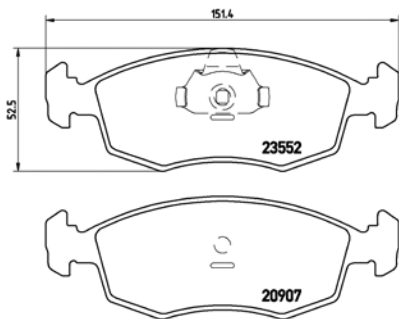

[-] W 151,4 x H 52,5

Model & Derivative	Year	Position
--------------------	------	----------

FiaT		
Doblo MPV 1.2	01 on	Front
Doblo MPV 1.6 16V	01 on	Front
Palio 1.2	11/03 on	Front
Palio 1.6 Weekend Station Wagon	00-03	Front
Palio 1.6 Weekend Station Wagon	11/03 on	Front
Palio 1.7 TD	96-01	Front
Palio II 1.2 Go	05 on	Front
Palio II 1.7 TD	05 on	Front
Punto 1.8 HGT	00-07	Front
Siena 1.2	11/03 on	Front
Siena 1.7 TD	00-03	Front
Siena II 1.2 EL	05 on	Front
Siena II 1.7 TD	05 on	Front
FiaT CoMM.		
1.2 Uno Panel Van	05 on	Front
Palio Panel Van	05 on	Front
Strada 1.2 EL	05 on	Front
Strada 1.3D Multi-Jet	05 on	Front
Strada 1.4 Life	07 on	Front
Strada 1.4 Working	08 on	Front
Strada 1.6 EL	05 on	Front
Strada 1.6 EXL	05 on	Front
Strada 1.7 TD	05 on	Front
Strada X-Space Adventure	05 on	Front