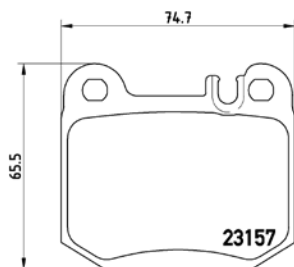

TX0493

TMD Number: 231570

Model & Derivative **Year** **Position**

MeRceDeS-beNz		
M-Class W163 Series ML270 CDi	99-05	Rear
M-Class W163 Series ML320	98-02	Rear
M-Class W163 Series ML350	02-05	Rear
M-Class W163 Series ML430	98-05	Rear
M-Class W163 Series ML 500	01-05	Rear
M-Class W163 Series ML 55 AMG	00-05	Rear