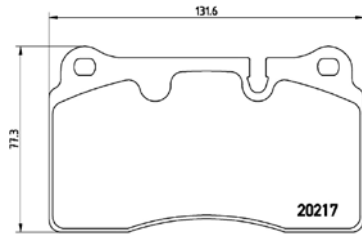

TX0940

TMD Number:	2923201	Model & Derivative	Year	Position
 <p>[o] W 141,2 x H 72,7</p>		iVeCo		
		Daily IV	06 on	Rear
		Daily V	11on	Rear

TMD Number: 2021701

[o] W 131,6 x H 77,3

Model & Derivative	Year	Position
--------------------	------	----------