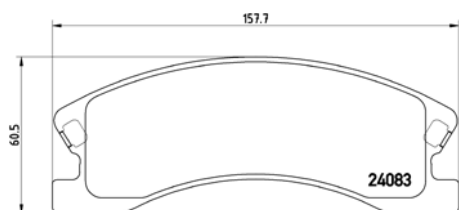

TMD Number: 2408301