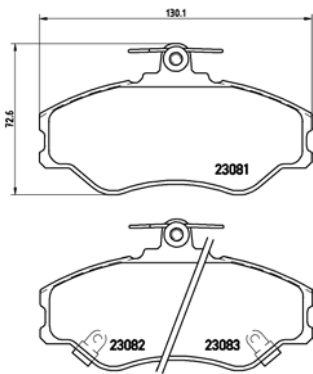

Model & Derivative

Year **Position**

oPel		
Kadett (All Models)	84-89	Front

tX0064

TMD Number: 2308101