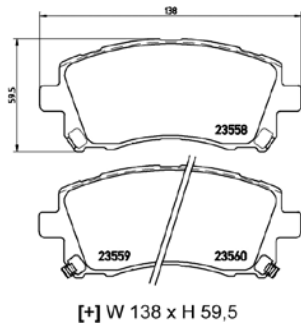

TMD Number: 2355802

Model & Derivative	Year	Position
Subaru		
Forester	97-02	Front
Impreza	95-00	Front
Legacy II	94-99	Front
Legacy III	98-03	Front
Outback	00-07	Front