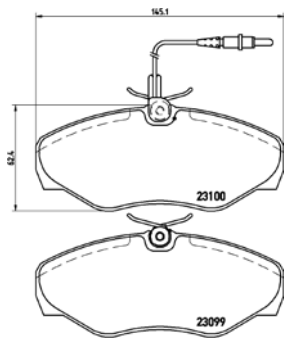

TX0476

TMD Number: 2309903

Model & Derivative	Year	Position
NiSSaN coMM.		
Primastar 1.9 DCi 100	01 on	Front
Primastar DCi 80	02 on	Front
oPeL coMM.		
Movano 2.5 CDTi	06 on	Front
Vivaro 1.9 CDTi Panel Van	01 on	Front
Vivaro 2.0 Panel Van	01 on	Front
ReNauLT		
Traffic 1.9 DCi	01 on	Front