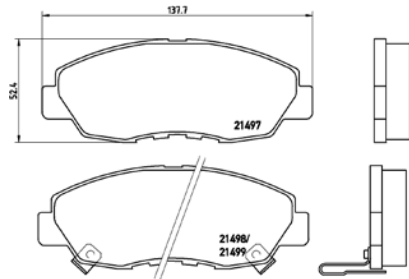

TX1084

TMD Number: 214970

Model & Derivative	Year	Position
HoNDa		
Civic 150i Luxline	96-00	Front
Civic 150i Spreeline	96-00	Front
Civic 160i Spreeline	96-00	Front
Civic 180 LXi	06-11	Front
Civic Accord 2.0 16V	90-93	Front