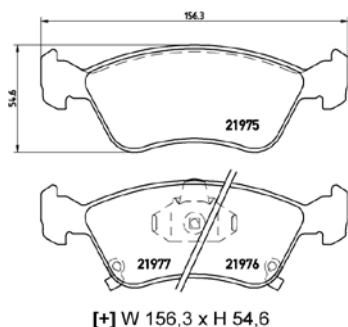

TMD Number: 2197502

Model & Derivative	Year	Position

ToYoTa		
Avensis		Front