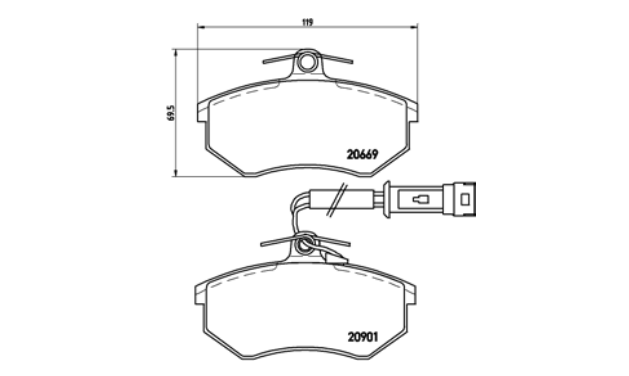

Model & Derivative | **Year** | **Position**

AlFA roMeo		
164 2.0 Twinspark	93 on	Rear
1643.0V6	93-99	Rear
33 16V 1.7i	93 on	Rear