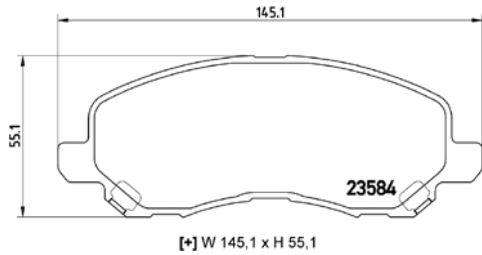

TMD Number: 2358403