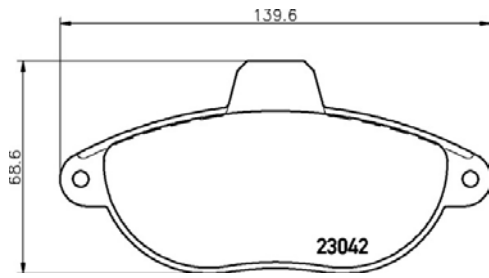

TX0467

PARTS LiSTing

Brake Pads

TMD Number: 2304201

Model & Derivative	Year	Position
citRoen		
Evasion	94-02	Front
Jumpy	94on	Front
FiaT		
Scudo	96-06	Front
Ulysse	94-02	Front
Peugeot		
806	94-02	Front
Expert	95on	Front

TX0468

TMD Number: 2307303