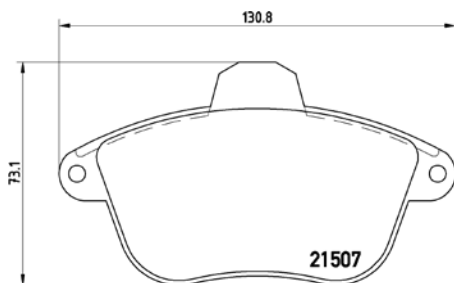

TX0381

TMD Number: 2150701

Model & Derivative	Year	Position

ReNauLT		
Clio II	98 on	Front
Sport Spider	95-99	Front