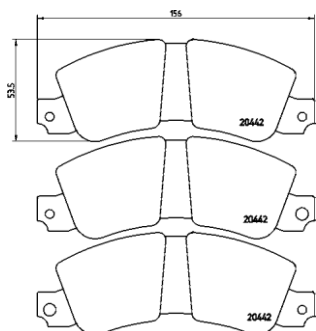

TX0248

TMD Number: 2044201

Model & Derivative	Year	Position
oPel		
Arena	98-01	Front
reNAuIT		
30	75-86	Front
Traffic	80-89	Front
Traffic	89-01	Front