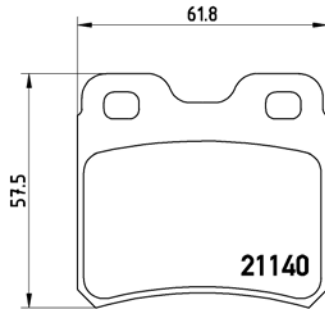

PArts LISTING

Brake Pads

tX0071 (coNt...)

TMD Number: 2114001

Model & Derivative	Year	Position
oPel CoMM.		
Astra 160iE	6/93 on	Rear
Astra 160iE	93-95	Rear
Astra 160iE	96-98	Rear
Astra 180i	9/93-95	Rear
Astra 180i	96-98	Rear
Astra 200TSTurbo	94-96	Rear
Astra 200i	6/93 on	Rear
Astra 200i	93-95	Rear
Astra 200i	96-98	Rear
Astra 200iEstate	96-97	Rear
Astra 200iE	7/93 on	Rear
Astra 200iE	93-95	Rear
Astra 200iE	96-98	Rear
Astra Euro 200i Estate	98-00	Rear
Astra Euro 200i SE	6/98-99	Rear
Callibra 2.0 Turbo	93-95	Rear
Callibra 2.0i 16V	93-97	Rear
Callibra 2.5i V6	93-97	Rear
Kadett 2.0 GSi 16V	89-93	Rear
Kadett 200i CD 16V	91-93	Rear
Kadett 200iS	6/93 on	Rear
Kadett 200iS	93-98	Rear
Kadett 200TS	93-95	Rear
Kadett Euro 200iSE	98 on	Rear
Monza 1.6 GSi	90-93	Rear
Monza 200 16V CD	89-93	Rear
saaB		
900 II 2.0 16 Turbo	93-98	Rear
900 II 2.3 16	93-98	Rear