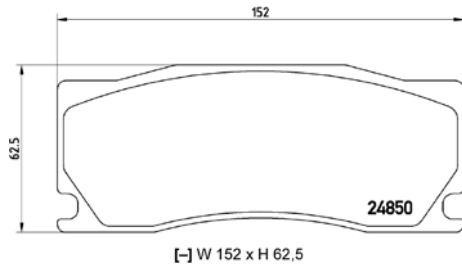

TMD Number: 2485001

Model & Derivative	Year	Position
Jaguar		
XK	06 on	Front

TX0883

TMD Number: 2485101