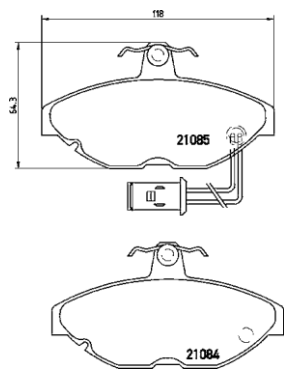

TX0308

TMD Number: 2108401

Model & Derivative Year Position

AusTiN		
Maestro	83-92	Front
Montego	84-88	Front
Mg		
Maestro		Front
Montego		Front
rover		
Maestro		Front
Montego		Front