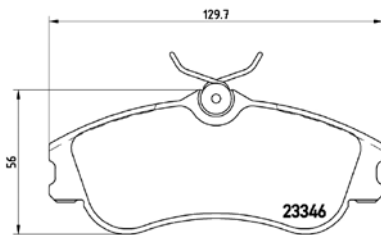

TX0543

TMD Number: 2334602

[-] W 129,7 x H 56

Model & Derivative	Year	Position

Peugeot		
206 Series 2.0 XT HDi	00 on	Front

TX0544

TMD Number: 2334803