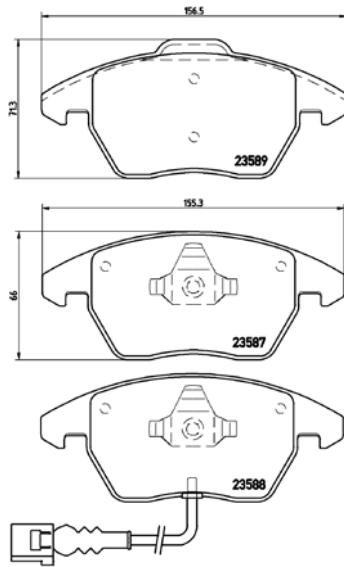

Model & Derivative	Year	Position
CiTroen		
C4 VTi Coupe	10 on	Front
Citroen C4 VTi Seduction	10 on	Front
Citroen C4 VTS Coupe	04-09	Front
PeuGeoT		
207 1.6 GTi	06 on	Front
207 GTi THP 128kW	10 on	Front
3008 1.6 THP Turbo	09 on	Front
3008 2.0 HDi	09 on	Front
307 2.0 XS	05-07	Front
307 2.0 XS HDi	01-04	Front
308 1.6 XT	07 on	Front
X-Line 2.0 CC	05 on	Front
seaT		
Altea 2.0FSi	04-09	Front
Altea 2.0TDi	04 on	Front
Altea 2.0 TFSi	06-09	Front
Ibiza 1.6	08 on	Front
Leon 2.0 FSi	05-08	Front
Leon 2.0 T FSi	05-08	Front
Leon 2.0 TDi	05 on	Front
VoIKsWaGeN		
Caddy MPV 1.6	04 on	Front
Caddy MPV 1.9TDi	04 on	Front
CaddyMPV1.9TDiMaxi	08 on	Front
CaddyMPV 2.0SDi	04-10	Front
Eos 1.4 TSi Cabrio	07 on	Front
Eos 2.0 FSi	07 on	Front
Eos 2.0 TFSi	07 on	Front
GolfV 1.6 Comfortline	04-08	Front
GolfV 1.6 Trendline	04-08	Front
GolfV 1.9TDi Comfortline	04-08	Front
Golf V 2.0 Comfortline	04-08	Front
GolfV 2.0 FSi Sport	04-08	Front
GolfV 2.0 TDi Sport	04-08	Front
GolfV 2.0 Trendline	04-08	Front
Golf V GTi	04-08	Front
Golf V GTi DSG	04-08	Front
GolfVR324Motion	04-08	Front
GolfVI 1.4TSi Comfortline 90kW	09 on	Front
GolfVI 1.4TSi Highline 118kW	09 on	Front
GolfVI 1.4TSi Trendline 90kW	09 on	Front
GolfVI 1.6TDi Comfortline 77kW	09 on	Front
GolfVI 1.6TDi Comfortline DSG	09 on	Front
GolfVI 1.6 Trendline	09 on	Front
Golf VI 2.0 R	09 on	Front
Golf VI 2.0 TDi Highline 90kW	09 on	Front
Golf VI GTi	09 on	Front
Golf VI GTi DSG	09 on	Front
Jetta V 1.2 TSi	10 on	Front
Jetta V 1.4 TSi Comfortline 90kW	10 on	Front
Jetta V 1.4 TSi Highline 118kW	10 on	Front
Jetta V 1.4 TSi Trendline 90kW	10 on	Front
Jetta V 1.6 Comfortline	06 on	Front
Jetta V 1.6TDi 77kW	10 on	Front
Jetta V 1.6 Trendline	06 on	Front
Jetta V 1.9TDi Comfortline	06 on	Front
Jetta V 2.0 Comfortline	06 on	Front
Jetta V 2.0 TDi Sportline	06 on	Front
Jetta V 2.0 Trendline	06 on	Front
Jetta V 2.0 TSi DSG	06 on	Front
Jetta V 2.0 TSi Manual	06 on	Front
Jetta VI 1.2 TSi Trendline	11 on	Front

(With Wear indicator)