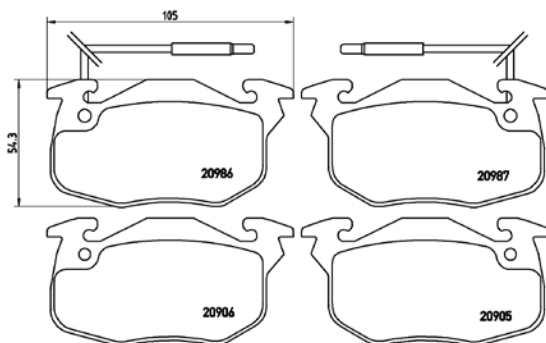

Model & Derivative	Year	Position
CiTroeN		
Saxo	96-04	Front
PeugeoT		
205 I	82-94	Front
205 II	87-98	Front
305 II	82-90	Front
309 I	85-89	Front
309 II	89-93	Front
405 I	87-93	Front
405 II	92-96	Front
reNAuIT		
11	81-89	Front
18	78-93	Front
19 I	78-93	Front
19 II	91-95	Front
20	75-83	Front
21	86-94	Front
9	81-89	Front
Clio I	90-98	Front
Espace	84-92	Front
Fuego	80-90	Front