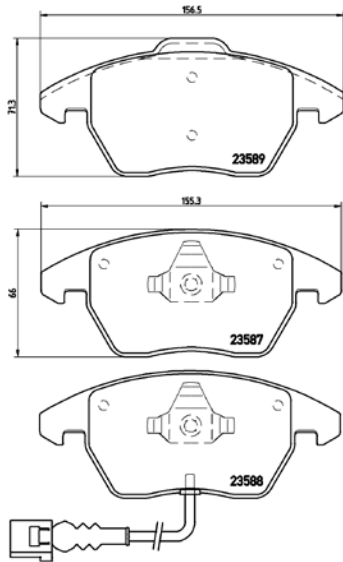

(With Wear indicator)

Model & Derivative | **Year** | **Position**

auDi		
A1 1.2 TFSi	11 on	Front
A1 1.2 TFSi Sportback	11 on	Front
A1 1.4 TFSi	11 on	Front
A1 1.4 TFSi Sportback	11 on	Front
A1 1.6 TDi	11 on	Front
A1 1.6 TDi Sportback	11 on	Front
A3 Cabrio 1.2 TFSi	10 on	Front
A3 Cabrio 1.8 TFSi	08 on	Front
A3 Cabrio 2.0 TDi	08 on	Front
A3 Cabrio 2.0 TFSi	08 on	Front
A3 Mk II 1.4 TFSi	09 on	Front
A3 Mk II 1.6 TDi	11 on	Front
A3 Mk II 1.8 TFSi	03 on	Front
A3 Mk II 1.9 TDi	03 on	Front
A3 Mk II 2.0 FSi	03-08	Front
A3 Mk II 2.0 TDi	03-08	Front
A3 Mk II 2.0 TDi Quattro	03 on	Front
A3 Mk II 2.0 TFSi	05-08	Front
A3 Mk II 3.2 Quattro	03-08	Front
A3 Sportback 1.4 TFSi	9/07 on	Front
A3 Sportback 1.6 TDi	11 on	Front
A3 Sportback 1.8 TFSi	11/06 on	Front
A3 Sportback 1.9 TDi	9/04 on	Front
A3 Sportback 2.0 FSi	04 on	Front
A3 Sportback 2.0 TDi	05-08	Front
A3 Sportback 2.0 TDi Quattro	05-08	Front
A3 Sportback 2.0 TFSi	04-08	Front
A3 Sportback 2.0 TFSi Quattro	04 on	Front
A3 Sportback 3.2 Quattro	9/04 on	Front
TT 1.8 TFSi Coupe	08 on	Front
TT 1.8 TFSi Roadster	08 on	Front
TT 2.0 TDi Coupe	08 on	Front
TT 2.0 TDi Roadster Quattro	08 on	Front
TT 2.0 TFSi Coupe	06 on	Front
TT 2.0 TFSi Coupe Quattro	08 on	Front
TT 2.0 TFSi Roadster	07-10	Front
TT 3.2 Coupe	06 on	Front
TT 3.2 V6 Roadster Quattro	06 on	Front