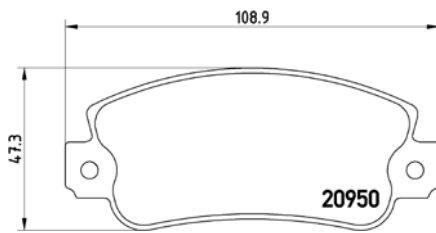

tX0032

TMD Number: 2095005