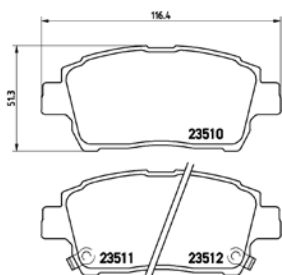

Model & Derivative	Year	Position
chaNa coMM.		
Maxi 1.5 Tonner Bakkie	07 on	Front
Maxi 1.5 Tonner Bakkie Single Cab	08 on	Front
Maxi 1.5 Tonner Double Cab	07 on	Front
Maxi 1.5 Tonner Double Cab	08 on	Front
geely		
Mk I 1.5 GL	10 on	Front
Mk I 1.5 GT Hatch	10 on	Front
Mk I 1.6 GT Manual	10 on	Front
Mk II 1.5 GT	10 on	Front
Mk II 1.5 Hatch	10 on	Front
gWM		
Cool Bear CB 150	10 on	Front
Florid 1.5 CVVT	09 on	Front
Florid X 1.5 CVVT	09 on	Front
ToYoTa		
Prius Hybrid 1.5	03-09	Front
Prius Hybrid E CVT 1.8	04-09	Front