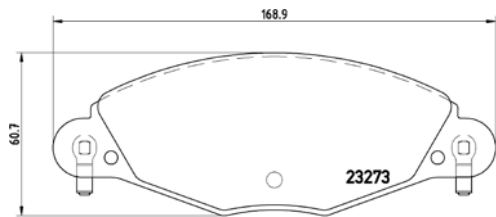

TX0514

TMD Number: 2327301

Model & Derivative	Year	Position
ciTroeN		
C5 Series 3.0 V6	01-08	Front

Model & Derivative	Year	Position
ciTroeN		
C5 Series 3.0 V6	01-08	Front

TX0515

TMD Number: 2327601