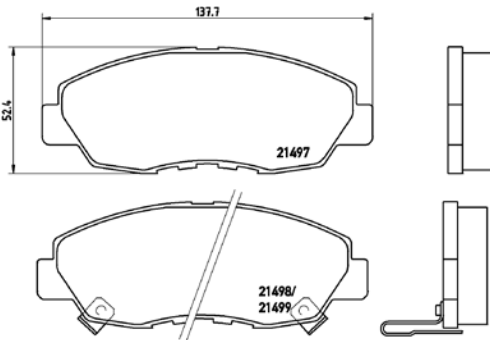

tX0072 (coNt...)

PArts ListING

Brake Pads

TMD Number: 214970

Model & Derivative

Year Position

oPel

Astra 160i Estate	95-98	Front
Astra 160i Estate	95-98	Front
Astra 160iE	7/93-95	Front
Astra 160iE	93-95	Front
Astra 160iE	96-98	Front
Astra 160iE	96-98	Front
Astra 160iS	93-95	Front
Astra 160iS	96-98	Front
Astra 180i	9/93-95	Front
Astra 180i	96-98	Front
Astra 200i	7/93-95	Front
Astra 200i	93-98	Front
Astra 200i	96-98	Front
Astra 200i	96-98	Front
Astra 200i Estate	96-97	Front
Astra 200i Estate	96-97	Front
Astra 200iE	7/93-95	Front
Astra 200iE	93-95	Front
Astra 200iE	96-98	Front
Astra 200iE	96-98	Front
Astra Euro 160i	6/98 on	Front
Astra Euro 160i	98 on	Front
Astra Euro 160i Estate	98 on	Front
Astra Euro 160i Euro Estate	6/98 on	Front
Astra Euro 200 iE	98-99	Front
Astra Euro 200i	98-99	Front
Astra Euro 200i Estate	98-00	Front
Astra Euro 200i Euro Estate	6/98-99	Front
Astra Euro 200i Euro Estate	98-00	Front
Astra Euro 200i SE	6/98-99	Front
Astra Euro 200i SE	98-99	Front
Astra Euro 200iE	6/98-99	Front
Kadett 160iS	93-95	Front
Kadett 160iS	96-98	Front
Kadett 200iS	7/93-98	Front
Kadett Euro 160i	98 on	Front
Kadett Euro 200i	98 on	Front
Kadett Euro 200iS	98 on	Front
Kadett Euro 200iSE	98 on	Front

tX0073

TMD Number: 2097904

Model & Derivative

Year Position