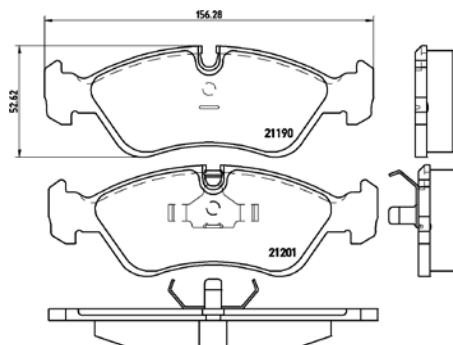

TX0169

TMD Number: 2119003

Model & Derivative	Year	Position
oPel		
Kadett 200i CD 16V	89-93	Front