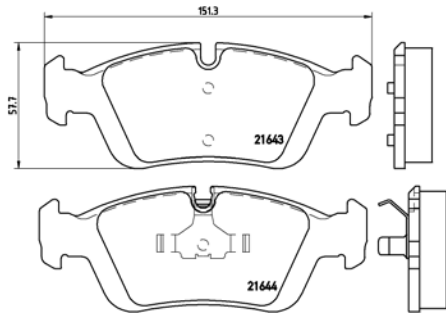

tX0040 (suPersedes to tX0021)

PArts LISTING

Brake Pads

TMD Number: 2164302

Model & Derivative   **Year**   **Position**

BMW		
3 Series E36 316g Compact	95-00	Front
3 Series E36 316i Compact	92-99	Front
3 Series E36 316i Coupe	93-99	Front
3 Series E36 316i Touring	96-99	Front
3 Series E36 316i with ABS	92-99	Front
3 Series E36 318 TDS Compact	95-00	Front
3 Series E36 318 Ti Compact	94-00	Front
3 Series E36 318i Convertible	94-99	Front
3 Series E36 318i Supersedes to TX0021	92-98	Front
3 Series E36 318i Touring	95-99	Front
3 Series E36 318iS	96-99	Front
3 Series E36 318iS Coupe	92-99	Front
3 Series E36 320i	92-96	Front
3 Series E36 323 Ti Compact	97-00	Front
3 Series E36 323i	96-99	Front
3 Series E36 323i Coupe	95-99	Front
3 Series E36 325i	92-95	Front
3 Series E36 325i Convertible	93-95	Front
3Series E36325iCoupe	92-99	Front
3 Series E36 325TD	96-99	Front
3 Series E36 325TDS	96-99	Front
3 Series E36 328i	95-99	Front
3Series E36328iConvertible	95-99	Front
3 Series E36 328i Coupe	95-99	Front
3 Series E46 316i	99-04	Front
3Series E46318CiConvertible	01-04	Front
3Series E46318CiConvertible	05 on	Front
3 Series E46 318 Ci Coupe	99 on	Front
3Series E46318TiCompact	01-04	Front
3 Series E46 318i	99-04	Front
3 Series E46 318i Touring	99-04	Front
3 Series E46 320 Ci Convertible	00-04	Front
3 Series E46 320D	00-04	Front
3 Series E46 320i	99-04	Front
3 Series E46 323 Ci Coupe	99-04	Front
3 Series E46 323i	99-04	Front
3 Series E46 325 Ci Convertible	00-04	Front
3 Series E46 325 Ci Coupe	00-04	Front
3 Series E46 325 Ti Compact	01-04	Front
3 Series E46 325i	00-04	Front
3 Series E46 325i Touring	00-04	Front
3 Series E46 328 Ci Coupe	99-00	Front
3 Series E46 328i	98-01	Front
Z3 1.9 Roadster E36 Series	95-03	Front
Z3 2.8 Roadster E36 Series	97-00	Front
Z3 3.0 Roadster E36 Series	00-03	Front
Z4 2.0i E85 Series	05 on	Front
Z4 2.5i E85 Series	03 on	Front
Z4 2.5Si E85 Series	06 on	Front
Z4 3.0i E85 Series	03 on	Front