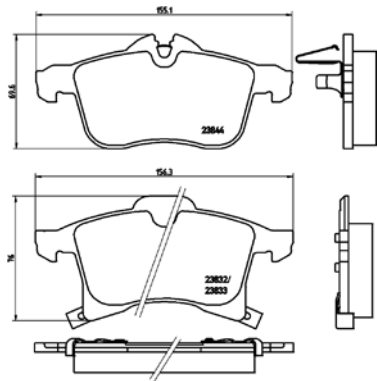

TMD Number: 2383201