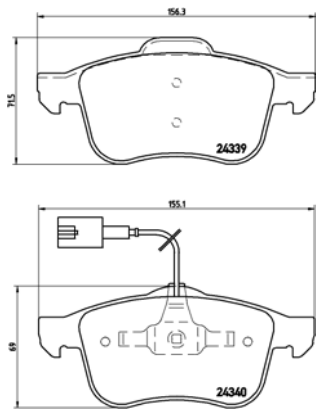

TX0791

TMD Number: 2433901

Model & Derivative	Year	Position
alFa roMeo		
1591.9JTS	06 on	Front
1592.2JTS	06 on	Front
Brera 2.2i JTS	06 on	Front
Spider 2.2 JTS	07 on	Front