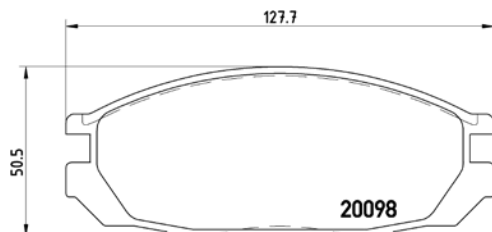

TX0222

TMD Number: 2009801

Model & Derivative	Year	Position
NissAN		
Patrol GR 2.8 TD	87-98	Rear
Patrol GR 4.2 4WD	88-95	Rear