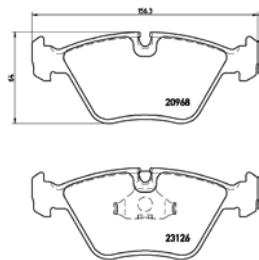

TX0486

TMD Number: 2312601

Model & Derivative	Year	Position
auDi		
500		Front
DaiMLeR		
XJ	89-02	Front
JaguaR		
XJ	75-96	Front
XJ	86-94	Front
XJ	94-97	Front
XJ	97-03	Front
XK8	96 on	Front