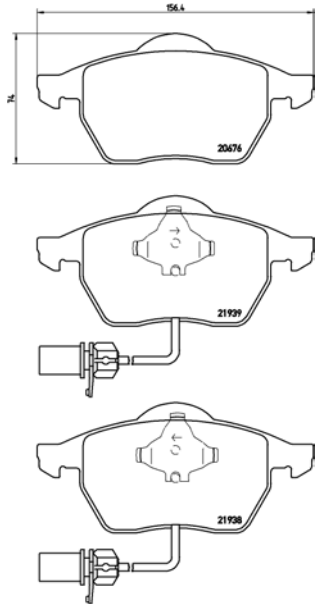

TMD Number: 2193801

Model & Derivative **Year** **Position**

auDi		
A6 Avant 1.9 TDi	94-97	Front
A6 Avant 1.9 TDi	98-05	Front
A6 Avant 2.0	94-97	Front
A6 Avant 2.0 TDi	05-08	Front
A6 Avant 2.4	05-08	Front
A6 Avant 2.4	97-05	Front
A6 Avant 2.5 TDi	97-05	Front
A6 Avant 2.6 Quattro	97-05	Front
A6 Avant 3.0 Quattro	05-06	Front
A6 Avant 3.0 TDi Quattro	05-11	Front
A6 Avant 3.2 FSi	05-08	Front
A6 Avant 3.2 FSi Quattro	05-08	Front
SeaT		
Alhambra 1.9 TDi	96-10	Front
Alhambra 2.0i	96-10	Front
voLkSWageN		
Jetta IV 1.8T	99-03	Front
Passat 1.8T	01-05	Front
Passat 1.8T	99-01	Front
Passat 1.9 TDi Comfortline	03-05	Front
Passat 2.0	00-05	Front
Passat 2.0 TDi	03-05	Front
Passat 2.3 V5 Triptronic	01-05	Front
Passat 2.8 V6 4 Motion	00on	Front
Sharan 1.8 T	01-09	Front
Sharan 1.8 T	99-01	Front
Sharan 1.9 TDi	02-07	Front
Sharan 2.0	99-09	Front
Sharan 2.8 VR6	00-07	Front

TX0453

TMD Number: 2194502