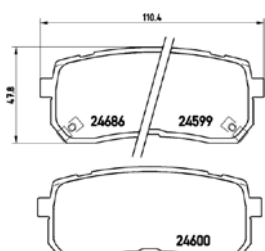

[+] W 110,4 x H 47,8

Model & Derivative	Year	Position
HYuNDai		
H1	08 on	Rear
iX 55	08 on	Rear
kia		
Carnival III	05 on	Rear
Grand Carnival III	05 on	Rear