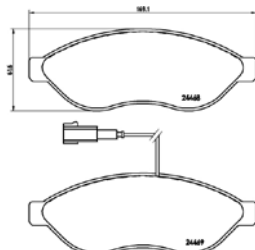

TMD Number: 2446601

[+] W 169,1 x H 69,1

Model & Derivative	Year	Position
CiTroeN		
Jumper	06 on	Front
FiaT		
Ducato	06 on	Front
PeugeoT		
Boxer	06 on	Front

TX0814

TMD Number: 2446801

[+] W 169,1 x H 61,6

Model & Derivative	Year	Position
CiTroeN		
Jumper	06 on	Front
FiaT		
Ducato	06 on	Front
PeugeoT		
Boxer	06 on	Front