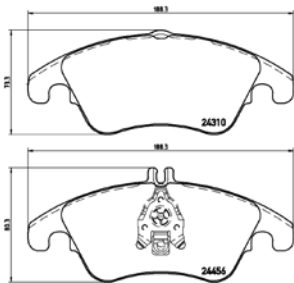

Model & Derivative	Year	Position

Mercedes-beNz		
C-Class C204 Series Coupe C350	11 on	Front
C-Class S204 Series Estate C250 CDi	09 on	Front
C-Class S204 Series Estate C350	07 on	Front
C-Class S204 Series Estate C350 CDi	09 on	Front
C-Class S204 Series Estate C350 CGi	11 on	Front
C-Class W204 Series C280 Elegance	07-10	Front
C-Class W204 Series C300	09 on	Front
C-Class W204 Series C320 CDi	07-10	Front
C-Class W204 Series C350 CDi	11 on	Front
C-Class W204 Series C350 Elegance	07-10	Front
CLS-Class C218 Series Coupe CLS350	11 on	Front
E-Class A207 Series Convertible E250 CGi	10 on	Front
E-Class A207 Series Convertible E350	11 on	Front
E-Class A207 Series Convertible E500	10 on	Front
E-Class C207 Series Coupe E250 CGi	09 on	Front
E-Class C207 Series Coupe E350	11 on	Front
E-Class C207 Series Coupe E500	09 on	Front
E-Class S212 Series Estate E200 CGi	09 on	Front
E-Class S212 Series Estate E250 CDi	09 on	Front
E-Class S212 Series Estate E350	11 on	Front
E-Class S212 Series Estate E350 CDi	09 on	Front
E-Class W212 Series E200 CGi	09 on	Front
E-Class W212 Series E250 CDi	09 on	Front
E-Class W212 Series E300	09 on	Front
E-Class W212 Series E350	09 on	Front
E-Class W212 Series E350 CDi	09 on	Front
SLK-Class R172 Series SLK350	11 on	Front