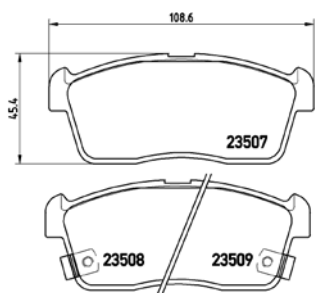

TMD Number: 2350701

Model & Derivative	Year	Position
DaihaTsu		
Charade Celeb	03 on	Front
Charade Classic	03 on	Front
Charade CX	03 on	Front
Charade CXL	03 on	Front
Copen	03 on	Front
Sirion 1.3 CX (All Models)	05 on	Front
YRV (All Models)	01 on	Front
suzuki		
Alto GL	09 on	Front
Alto GLS	09 on	Front