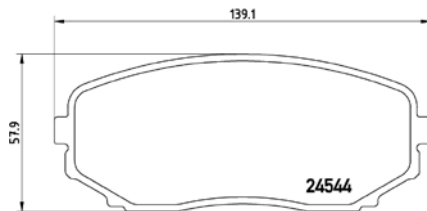

[–] W 139,1 x H 57,9

Model & Derivative	Year	Position
MazDa		
CX 7	06 on	Front
CX 9	07 on	Front
MPV III	06 on	Front