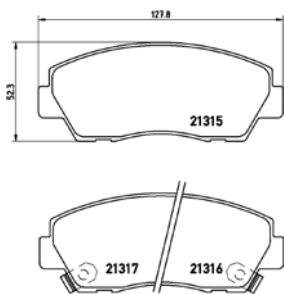

TMD Number: 2383201

Model & Derivative	Year	Position
--------------------	------	----------

oPel		
Astra 3 H1.4 4 Hole	06-09	Front

tX0122

TMD Number: 2131501

Model & Derivative	Year	Position
--------------------	------	----------