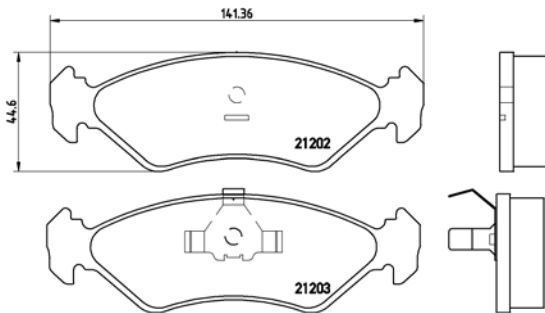

Model & Derivative

Year **Position**

hYuNDai CoMM.		
2.6 Panel Van	97-04	Front
Bakkie 2.5 TD	97-04	Front
Bakkie 2.6	97-04	Front
H 100 (All Models)	98-04	Front

tX0065

TMD Number: 2120203