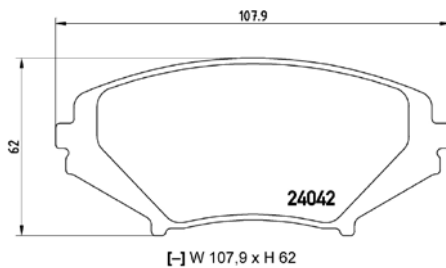

TX1064

TMD Number: 2404201