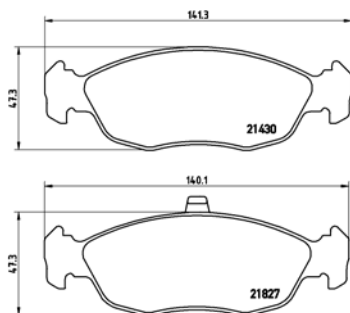

TX0424

TMD Number: 2182702