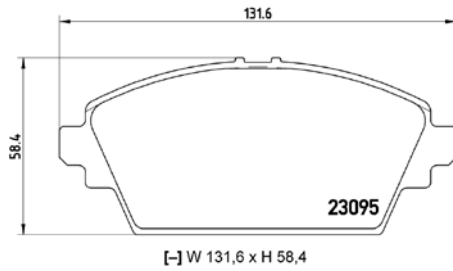

TX0474

TMD Number:	2309401	Model & Derivative	Year	Position
 <p>[+] W 131,7 x H 58,4</p>		hoNDa		
		Accord VII	97-03	Front

TMD Number: 2309501

Model & Derivative	Year	Position
Mg		
ZR	01 on	Front
ZS	01 on	Front
NiSSaN		
Primera	02 on	Front