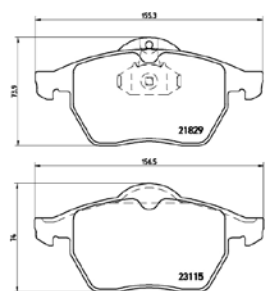

TX0481

TMD Number: 2311502

[o] W 156,3/155,3 x H 74/73,9