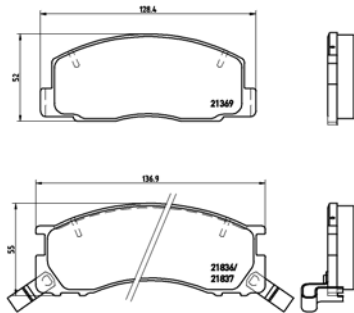

TMD Number: 2183601