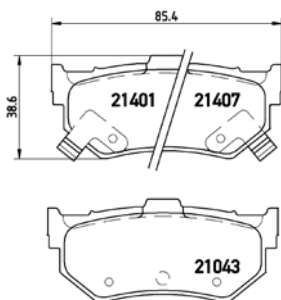

TX1027

TMD Number: 2104302