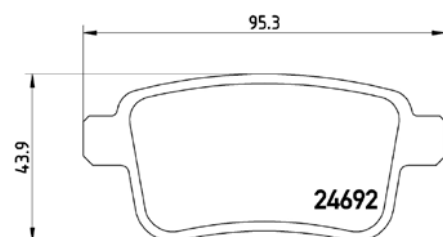

[–] W 95,3 x H 43,9

Model & Derivative	Year	Position
reNaulT		
Kangoo	08 on	Rear