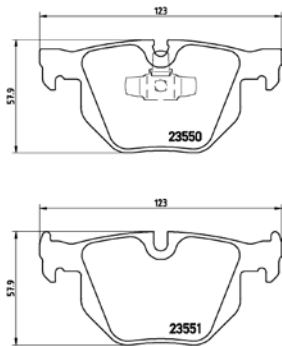

TX0589

PARTS LiSTing

Brake Pads

TMD Number: 2354601

[–] W 104,2 x H 53,4

Model & Derivative	Year	Position
oPel		
Corsa B		Front
Volkswagen		
Golf	02 on	Front
Parati	96 on	Front
Saveiro	90 on	Front

TX0590

TMD Number: 2355001