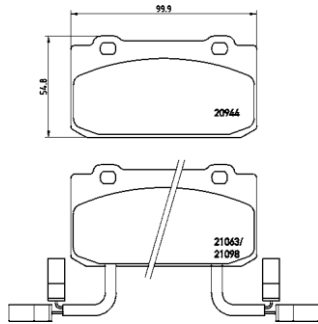

TX0287

TMD Number: 2094401

Model & Derivative	Year	Position
AlFA roMeo		
Alfa 33	83-85	Front

TX0285

PARTS LiSTing

Brake Pads

TMD Number: 2094402

Model & Derivative	Year	Position
AIFA roMeo		
33	83-93	Front
Arna	83-86	Front