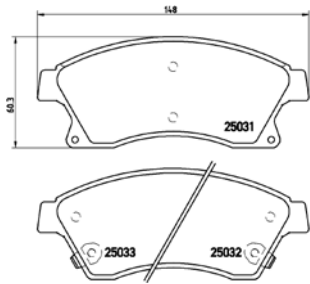

TX1088

TMD Number: 2503101