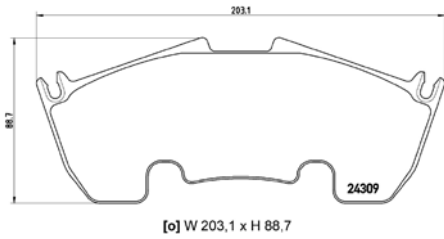

TMD Number: 2430901

Model & Derivative	Year	Position

Mercedes-beNz		
SLR 199 Series	04 on	Front

TX0782

TMD Number: 2431001