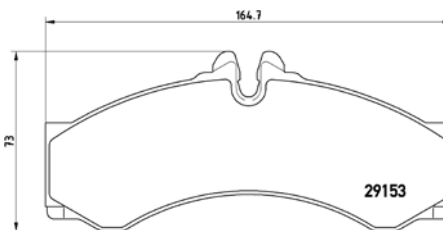

Model & Derivative	Year	Position
MerCeDeS-beNz CoMM.		
412D 4X2 Panel Van	96 on	Front+ Rear
Sprinter 308 CDi	00-06	Front
Sprinter 308 D	96-06	Front
Sprinter 311 CDi	00-06	Front
Sprinter 312 D	95-00	Front
Sprinter 313 CDi	00-06	Front
Sprinter 314 D	96-06	Front
Sprinter 316CDi	00-06	Front
Sprinter 412D	96-06	Front+ Rear
Sprinter 413 CDi	00-06	Front+ Rear
Sprinter 413D	01 on	Front+ Rear
Sprinter 416 CDi	00-06	Front+ Rear
VolkSwageN CoMM.		
LT 28-46 2.8 TDi	99-06	Front