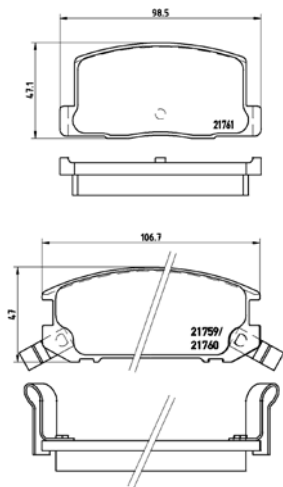

TX1041

TMD Number: 2175901