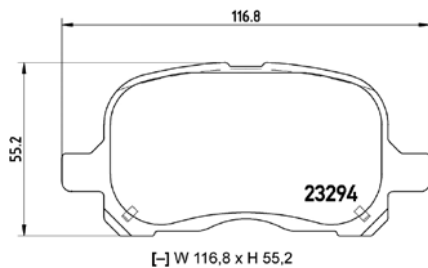

TX0524

TMD Number: 2329402