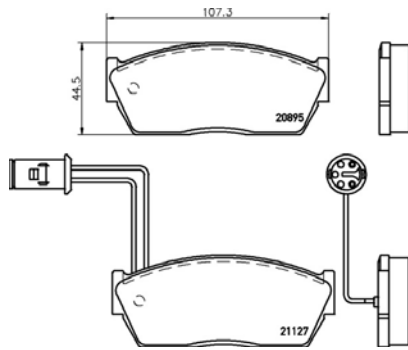

TMD Number: 2112701