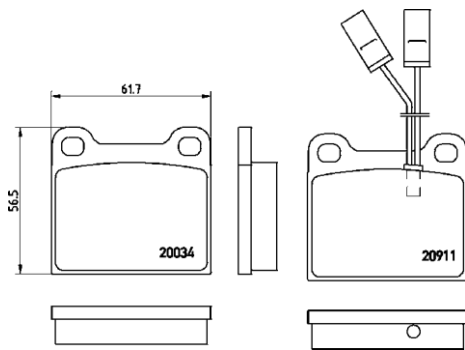

TMD Number: 2091002

Model & Derivative	Year	Position
AlFA roMeo		
6	80-85	Rear
BMW		
7 Series (All Models)	78-86	Rear

TX0283

TMD Number: 209110

Model & Derivative	Year	Position
AlFA roMeo		
75	85-92	Front
Alfetta	74-84	Front
Giulietta	77-85	Front
GTV	78-87	Front

TX0284

TMD Number: 2091202

Model & Derivative	Year	Position
AlFA roMeo