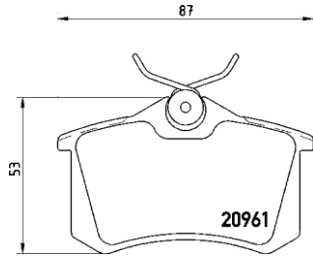

TX0291

PARTS LiSTing

Brake Pads

TMD Number: 2096110

Model & Derivative	Year	Position

CiTroeN		
C3 Picasso	09 on	Rear

TX0296

TMD Number: 2097401