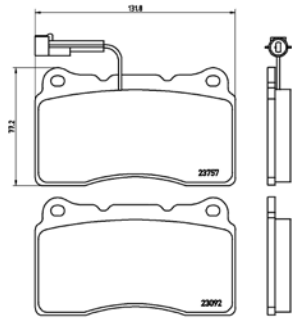

TMD Number: 2375701

[+] W 131,8 x H 77,2

Model & Derivative

Year

Position

alFa roMeo

156 3.2 V6 GTA

02 on

Front

TX0648

TMD Number: 2376201