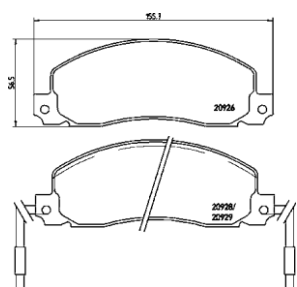

TMD Number: 2092602

Model & Derivative	Year	Position
oPel		
Arena	98-01	Front
reNAuIT		
Traffic	80-89	Front
Traffic	89-01	Front

TX0286

TMD Number: 2093903