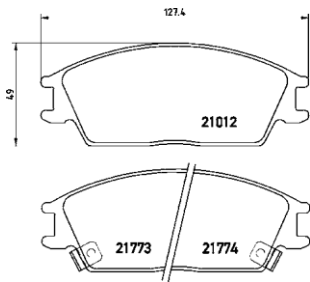

TMD Number: 210120

(TX0300 with Acoustic sensors)

Model & Derivative	Year	Position
HYuNDai		
Accent 1.3 LS	00-05	Front
Accent 1.3 LS (TX0300 with Acoustic Sensors)	96-00	Front
Accent 1.3 XS	96-00	Front
Accent 1.5 CS	94-00	Front
Accent 1.5 CSi	97-00	Front
Accent 1.5LS	00-05	Front
Accent 1.5 RS	94-00	Front
Accent 1.5 Si	97-00	Front
Getz 1.3	02 on	Front
Getz 1.4 GL without ABS	02 on	Front
Getz 1.4 HS with ABS	02 on	Front
Getz 1.4 HS without ABS	02 on	Front
Getz 1.5 CRDi HS with ABS	03 on	Front
Getz 1.5 CRDi HS without ABS	03 on	Front
Getz 1.6 GL HS with ABS	04 on	Front
Getz 1.6 GL HS with without ABS	04 on	Front
Scoupe	93 on	Front