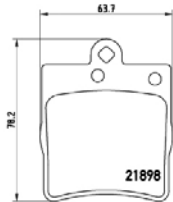

TMD Number: 2189803

[o] W 63,7 x H 78,2

Model & Derivative **Year** **Position**

MeRceDeS-beNz		
C-Class W203 Series C200 CDI	00-07	Rear
C-Class W203 Series C200 Kompressor Classic	00-07	Rear
C-Class W203 Series C230 Classic	06-07	Rear
C-Class W203 Series C230 Kompressor Sport	04-07	Rear
C-Class W203 Series C240 Elegance	00-07	Rear
C-Class W203 Series C270 CDI Elegance	00-07	Rear
C-Class W203 Series C280 Elegance	05-07	Rear
C-Class W203 Series C320 CDI Elegance	05-07	Rear
C-Class W203 Series C320 Elegance	00-07	Rear
C-Class W203 Series C350 Elegance	05-07	Rear
CLC-Class CL203 Series Coupe CLC200 Kompressor	08on	Rear
CLC-Class CL203 Series Coupe CLC350	08on	Rear
CLK-Class A208 Series Convertible CLK430	98-02	Rear
CLK-Class A208 Series Convertible CLK200 Kompressor	97-02	Rear
CLK-Class A208 Series Convertible CLK230 Kompressor	98-02	Rear
CLK-Class A208 Series Convertible CLK320	98-02	Rear
CLK-Class A208 Series Convertible CLK55 AMG	00-02	Rear
CLK-Class A209 Series CLK320 Cabrio	03on	Rear
CLK-Class A209 Series CLK350 Cabrio	05on	Rear
CLK-Class C209 Series Coupe CLK320	02on	Rear
CLK-Class C209 Series Coupe CLK350	05on	Rear
E-Class W210 Series E200 Kompressor	97-02	Rear
E-Class W210 Series E240 with ESP	97-02	Rear
E-Class W210 Series E270 CDI	99-02	Rear
E-Class W210 Series E280	96-97	Rear
E-Class W210 Series E280 V6	97-02	Rear
E-Class W210 Series E300 TD	96-99	Rear
E-Class W210 Series E320	95-97	Rear
E-Class W210 Series E320 V6	97-02	Rear
E-Class W210 Series E430	97-02	Rear
SLK-Class R171 Series SLK350	04-10	Rear