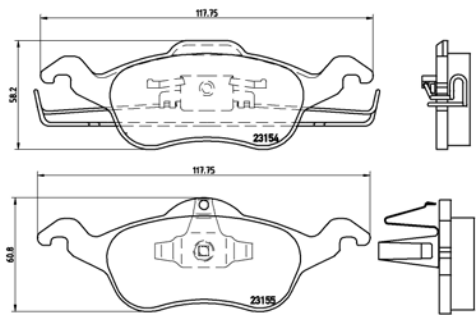

TMD Number: 2086301

Model & Derivative	Year	Position
--------------------	------	----------

Nissan CoMM.		
Safari 4X4	82-90	Front

tX0098

TMD Number: 2315402

Model & Derivative	Year	Position
--------------------	------	----------