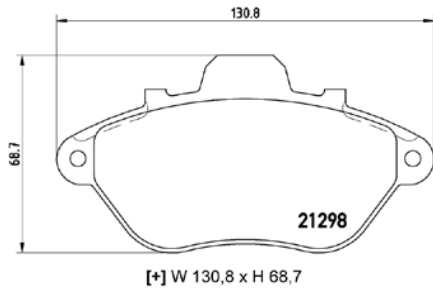

TMD Number: 2129802

Model & Derivative	Year	Position
Peugeot		
605	89-99	Front

TX0343

TMD Number: 213010