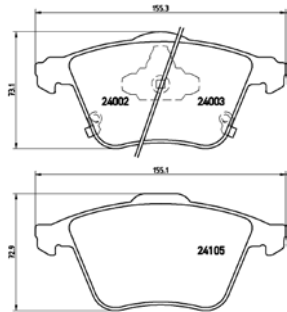

TMD Number: 2400201

Model & Derivative	Year	Position
MazDa		
6	02 on	Front