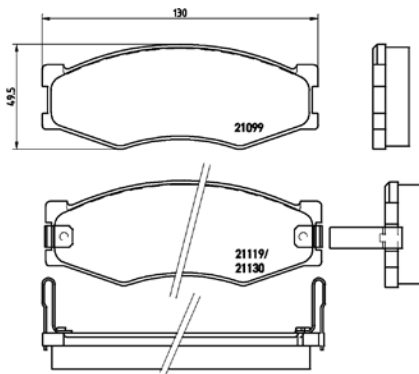

TMD Number: 2109902

Model & Derivative	Year	Position
MiTsUBishi CoMM.		
Colt Bakkie 2000i (All Models)	07 on	Front
Colt Bakkie 2400i LWB 4X4	07 on	Front
Colt Bakkie 2400i LWB Hi-Line	07 on	Front
Colt Bakkie 2500 D LWB Hi-Line	98-99	Front
Colt Bakkie 2800 D Hi-Line	99-07	Front
Colt Bakkie 2800 TDi Rodeo Double Cab	99-07	Front
Colt Bakkie 3000 V6 Rodeo 4X4 Double Cab	98-01	Front
Nissan		
Nissan Skyline SP 4 Cyl. New Era 2.0 GL	87-92	Front
Nissan Skyline SP 4 Cyl. New Era 2.0 GLE	87-92	Front
Nissan Skyline SP 6 Cyl. New Era 2.0 SGLi	87-92	Front
Nissan Skyline SP 6 Cyl. New Era 3.0 SGLi	89-92	Front
Nissan CoMM.		
1 Tonner 1600	88-96	Front
1 Tonner 1800	83-88	Front
1 Tonner 1800	88-95	Front
1 Tonner 1800 King Cab 4X4	83-88	Front
1 Tonner 1800 Pick-up 4X4	83-88	Front
1 Tonner 2200	83-85	Front
1 Tonner 2200 Tracker	85-88	Front
1 Tonner 2200 Tracker 4X4	85-88	Front
1 Tonner 2300 D	85-88	Front
1 Tonner 2400 not Hi-Rider 4X2	88-99	Front
1 Tonner 2500 D not Hi-Rider	88-96	Front
1 Tonner 2700 D	90-96	Front
1 Tonner 2700 TD	97-00	Front
1600 Pick-up	88 on	Front
1800	83-84	Front
1800 Pick-up	83-88	Front
1800 Pick-up	88 on	Front
2000 Pick-up	83-88	Front
2200	83-84	Front
2300 Pick-up	83-88	Front
2400 Pick-up	88 on	Front
2500D Pick-up	88 on	Front
2700D Pick-up	88 on	Front
4X4	83-84	Front
Hardbody 2000i	01-08	Front
Hardbody 2400i	01-08	Front
Hardbody 2700 D 4X2	01-08	Front
Hardbody 3000 TD	01-08	Front
Tracker	83-84	Front
oPel		
Rekord 200i	91-95	Front
Rekord 380i	91-95	Front
Rekord 380i CD V6	91-95	Front
Rekord GSi V6	91-95	Front