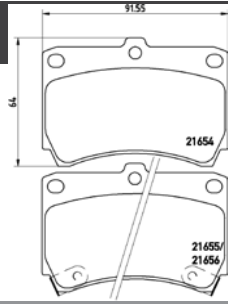

TX0403

PARTS LiSTing

Brake Pads

Rio 1.3
Rio 1.5

00-02
00-02

Front
Front