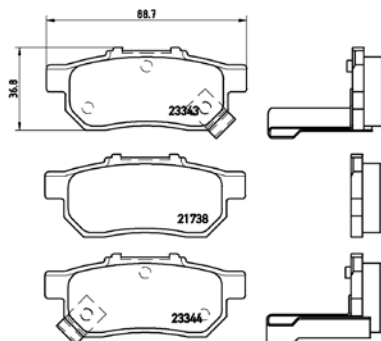

tX0051

TMD Number: 2173801

Model & Derivative	Year	Position
hoNDa		
Ballade 150 (All Models)	92-96	Rear
Ballade 150i (All Models)	96-00	Rear
Ballade 160E with ABS	92-94	Rear
Ballade 160i	96-00	Rear
Ballade 160i V-Tec	96-00	Rear
Ballade 180E	94-00	Rear
Ballade 180i	94-00	Rear
Civic 150i	96-00	Rear
Civic 150i Luxline	96-00	Rear
Civic 150i Spreeline	96-00	Rear
Civic 160i	96-00	Rear
Civic 160i Spreeline	96-00	Rear
Civic 160i V-Tec	91-95	Rear
Civic 160i V-Tec	96-00	Rear
Civic 170i V-Tec	96-00	Rear