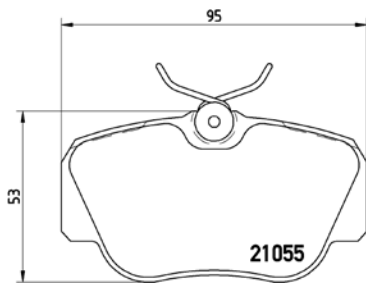

TX0307

TMD Number: 2105503

Model & Derivative Year Position

MerCeDes-BeNz		
W201Series190E1.8	87-94	Front
W201Series190E2.0	87-94	Front
W201Series190E2.3	87-94	Front