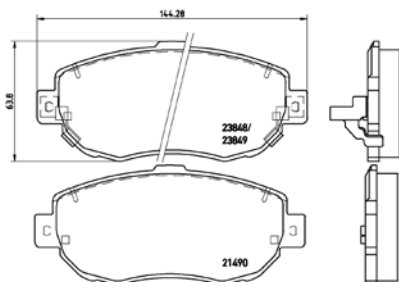

TX1034

TMD Number: 2149001

Model & Derivative	Year	Position
lexuS		
IS 200	99-04	Front
IS 300	04 on	Front
LS 400	93-94	Front

TX1035 (See TX0109)

TMD nuMber: **2151902**