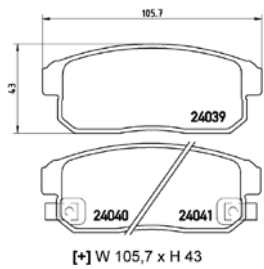

TX0709

TMD Number: 2404001