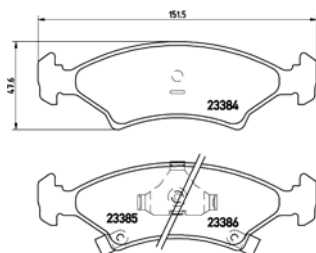

TX0550

TMD Number: 2338401

Model & Derivative	Year	Position
kia		
Sephia	95-97	Front
Shuma	97-01	Front