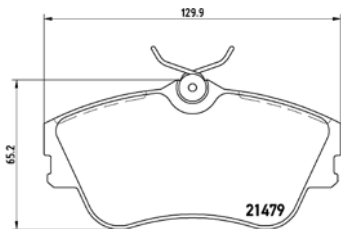

Model & Derivative | **Year** | **Position**

bMW		
7 Series E38	94-01	Front
8 Series E31	90-99	Front
hoNDa		
Integra	02 on	Front

TX0373

TMD Number: 2147902