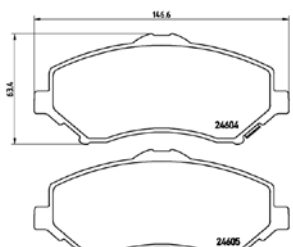

TX0855

TMD Number: 2460401

[+] W 146,6 x H 63,4

Model & Derivative	Year	Position
DoDge		
Nitro 2.8 CRD	07 on	Front