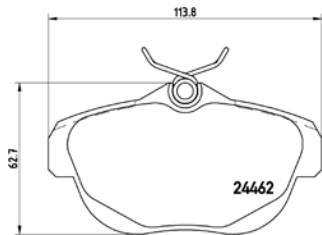

TX0810

PARTS LiSTing

Brake Pads

TMD Number: 2445902

Model & Derivative	Year	Position
PorscHe		
911 Targa (997)	08 on	Front
Boxter	12 on	Front
Cayman	12 on	Front

TX0811

TMD Number: 2446201

Model & Derivative	Year	Position
ciTroeN		
C6	05 on	Rear

TX0812

TMD Number: 2446501

Model & Derivative	Year	Position
ciTroeN		
Jumper	06 on	Rear
FiaT		
Ducato	06 on	Rear
PeugeoT		
Boxer	06 on	Rear