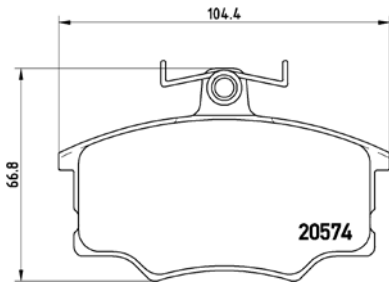

TMD Number: 2057401

Model & Derivative	Year	Position
NissAN		
Panache	80-82	Front
Pulsar 1500	80-82	Front
Pulsar DL	80-82	Front
Pulsar GX	80-82	Front
reNAuIT		
5 1400 TS	82-85	Front
R5 GTH	77-85	Front

TX0174

TMD Number: 2062902