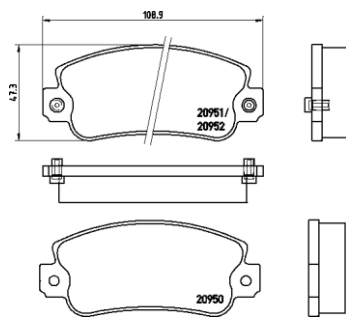

TX0289

TMD Number: 2095006

Model & Derivative	Year	Position
FiAT		
131	74-86	Front
Panda	80-04	Front
Uno	83-00	Front
seAT		
Ibiza I	84-93	Front