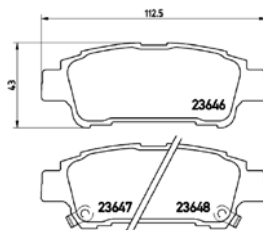

TX0620

TMD Number: 2364601

[+] W 112,5 x H 43

Model & Derivative	Year	Position
ToYoTa		
Previa	00-06	Rear