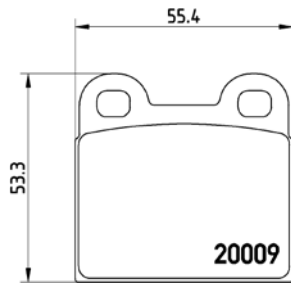

TMD Number: 2000906

Model & Derivative	Year	Position
oPel		
Kadett 1100	65-68	Front
PorsCHe		
911 2.0	64-69	Rear
912 1.6	64-70	Rear
914 2.0 Volkswagen 6	69-73	Front
voIKsWAgeN		
1500 Variant	68-72	Front
1600 Variant	68-72	Front