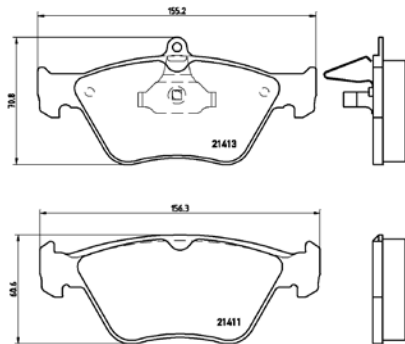

Model & Derivative	Year	Position
voLvo		
740	83-92	Rear
760	81-92	Rear
780	86-90	Rear
850	92-97	Rear
940 II	94-98	Rear
960	90-94	Rear
960 II	94-96	Rear
S70	96-00	Rear
S90	96-98	Rear
V70 I	96-00	Rear
V90	96-98	Rear
XC 70	00 on	Rear

TX0356

TMD Number: 2141101