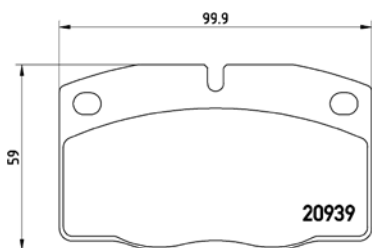

Model & Derivative	Year	Position
DAeWoo		
Cielo 1.5GL	96-98	Front
Cielo 150iL	96-98	Front
oPel		
Ascona 1.3L	82-85	Front
Ascona 1.6 GL	82-87	Front
Ascona 1.6 GLS	82-87	Front
Ascona 1.6L	82-87	Front
Ascona 1.8	82-87	Front
Ascona 1.8 GSi	84-87	Front
Kadett2.0 GSi	87-89	Front
Monza 1.6 CLS	86-89	Front
Monza 1.6 GLS	86-89	Front
Monza 1.8 GLi	86-89	Front
Monza 1.8 GLX	86-89	Front