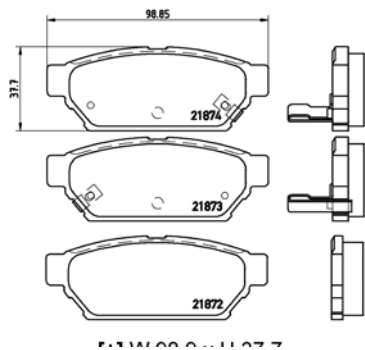

TMD Number: 2187202