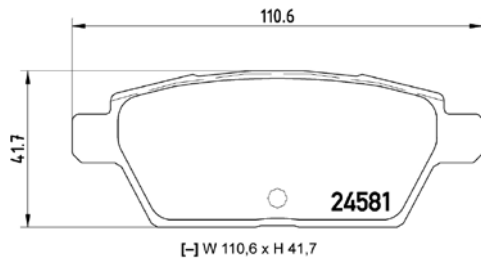

TX1074

TMD Number: 2458102

Model & Derivative | **Year** | **Position**

MazDa		
6	02 on	Rear

TX1075

TMD Number: 2470601