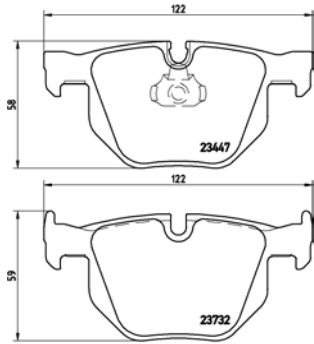

TMD Number: 2344704

Model & Derivative	Year	Position
BMW		
5 Series E60 520D	05-07	Rear
5 Series E60 520i	03 on	Rear
5 Series E60 523i	05-07	Rear
5 Series E60 523i	07 on	Rear
5 Series E60 525D	05 on	Rear
5 Series E60 525D	04 on	Rear
5 Series E60 525i	05-07	Rear
5 Series E60 525i	07 on	Rear
5 Series E60 530Xi	05 on	Rear
5 Series E60 530D	04-07	Rear
5 Series E60 530D	07 on	Rear
5 Series E60 530i	04-07	Rear
5 Series E60 530i	07 on	Rear
5 Series E61 525i Touring	04 on	Rear
7 Series E65 730D	02-08	Rear
7 Series E65 735 Li	02-08	Rear
7 Series E65 735i	02-08	Rear
7 Series E66 730D	02-08	Rear
7 Series E66 735 Li	02-08	Rear
7 Series E66 735i	02-08	Rear