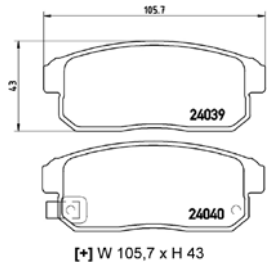

TMD Number: 2403901