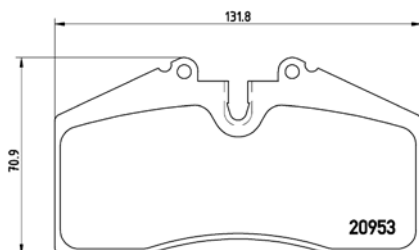

TX0290

TMD Number: 2095302

Model & Derivative	Year	Position
PorsChE		
928 S	85on	Front
944 Turbo Coupe	85-88	Front
950	87on	Front + Rear
964 Turbo	90on	Front