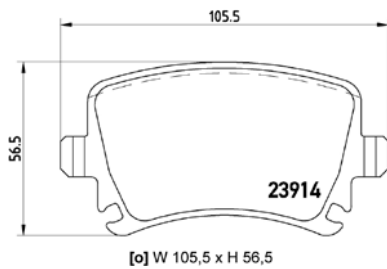

TMD Number:	2391402	Model & Derivative	Year	Position
Volkswagen				
		Jetta 5 1.2 TSi	10 on	Rear
		Jetta 5 1.4 TSi Comfortline 90kW	10 on	Rear
		Jetta 5 1.4 TSi Highline 118kW	10 on	Rear
		Jetta 5 1.4 TSi Trendline 90kW	10 on	Rear
		Jetta 5 1.6 Comfortline	06 on	Rear
		Jetta 5 1.6 TDi 77kW	10 on	Rear
		Jetta 5 1.6 Trendline	06 on	Rear
		Jetta 5 1.9 TDi Comfortline	06 on	Rear
		Jetta 5 2.0 Comfortline	06 on	Rear
		Jetta 5 2.0 TDi Sportline	06 on	Rear
		Jetta 5 2.0 Trendline	06 on	Rear
		Jetta 5 2.0 TSi DSG	06 on	Rear
		Jetta 5 2.0 TSi Manual	06 on	Rear
		Jetta VI 2.0 TDi Highline	11 on	Rear
		New Polo 1.6 TDi Comfortline 77kW	10 on	Rear
		New Polo 1.6i Comfort 77kW Triptronic	10 on	Rear
		New Polo 1.6i Comfortline 77kW	10 on	Rear
		New Polo 1.6i Trendline 77kW	10 on	Rear
		Passat 1.8 TSi	07-10	Rear
		Passat 1.9 TDi Comfortline	05 on	Rear
		Passat 2.0 FSi Comfortline	05-07	Rear
		Passat 2.0 TDi Highline 103kW	09 on	Rear
		Passat 2.0 TDi Highline 81kW	05-10	Rear
		Passat 3.2 Sportline	05 on	Rear
		Passat CC 2.0 TDi DSG	09 on	Rear
		Passat CC 2.0 TSi DSG	09 on	Rear
		Passat CC 2.0 TSi Manual	09 on	Rear
		Passat CC 3.2 V6 DSG	09 on	Rear
		Passat III 1.8 TSi Comfortline DSG	11 on	Rear
		Passat III 2.0 TDi Comfortline DSG	11 on	Rear
		Polo Classic II 1.9 TDi 96kW Highline	04 on	Rear
		Polo Classic II 2.0 Highline	04 on	Rear
		Polo Hatch 1.8 GTi	06 on	Rear
		Polo Hatch 1.9 TDi 96kW Highline	04 on	Rear
		Polo Hatch 2.0	04 on	Rear
		Sirroco 1.4 TSi	09 on	Rear
		Sirroco 2.0 R	09 on	Rear
		Sirroco 2.0 TSi	09 on	Rear
		Sirroco 2.0 TSi DSG	09 on	Rear
		Tiguan 1.4 TSi 4 Motion 110kW	07 on	Rear
		Tiguan 2.0 TDi 4 Motion 103kW	07 on	Rear
		Tiguan 2.0 TFSi 4 Motion 147kW	07 on	Rear
		Tiguan 2.0 TSi 4 Motion	11 on	Rear
		Touran 1.2 TSi	10 on	Rear
		Touran 1.6 Trendline	04-10	Rear
		Touran 1.9 TDi Trendline	04-10	Rear
		Touran 1.9 TDi Trendline DSG	04-10	Rear
		Touran 2.0 FSi Highline	04-10	Rear
		Touran 2.0 TDi	10 on	Rear
		Touran 2.0 TDi Highline	04-10	Rear
		Touran 2.0 TDi Highline DSG	04-10	Rear
Volkswagen coMM.				
		Caddy Panel Van 2.0 SDi	04-10	Rear
		Caddy Panel Van 2.0 TDi	10 on	Rear
		Caddy Panel Van Maxi 73kW	04-10	Rear
		Caddy Panel Van 1.6 TDi	10 on	Rear
		Caddy Panel Van 1.6i 75kW	04 on	Rear
		Caddy Panel Van 1.9 TDi	04-10	Rear