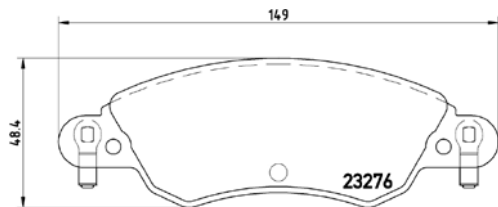

[+] W 149 x H 48,4

Model & Derivative	Year	Position
ciTroeN		
C5	01 on	Front

Model & Derivative	Year	Position
ciTroeN		
C5	01 on	Front