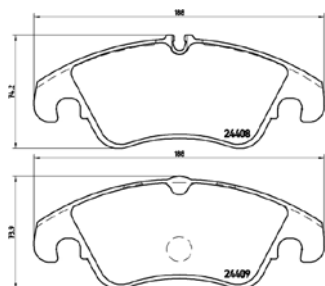

[+] W 188 x H 74,2/73,9

Model & Derivative	Year	Position
auDi		
A4 1.8 T Ambition	11 on	Front
A4 1.8 T Attraction	11 on	Front
A42.0TDi	07-10	Front
A42.0TDi	11on	Front
A4 2.0 TDi Quattro	11on	Front
A4 2.0 TFSi	08 on	Front
A4 2.0 TFSi Flexi Fuel Quattro	09 on	Front
A4 2.0 TFSi Quattro	07on	Front
A43.0TDi	11on	Front
A43.0TDi Quattro	07-10	Front
A43.0TDi Quattro	11on	Front
A4 3.2FSi	08on	Front
A4 3.2 FSi Quattro	07on	Front
A4 Allroad 2.0 TDi Quattro	11on	Front
A4 Allroad 2.0 TFSi Quattro	09on	Front
A4 Allroad 3.0 TDi Quattro	09 on	Front
A4 Avant 1.8 TFSi	08-10	Front
A4 Avant 1.8 TFSi	11 on	Front