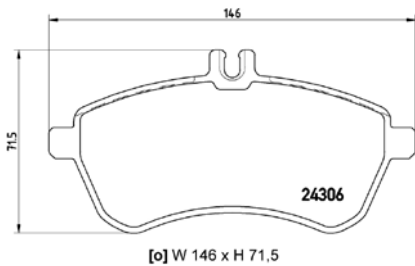

Model & Derivative	Year	Position

Mercedes-beNz		
C-Class C204 Series Coupe C180	11on	Front
C-Class C204 Series Coupe C250	11on	Front
C-Class C204 Series Coupe C250 CDI	11on	Front
C-Class S204 Series Estate C180 CGI	09on	Front
C-Class S204 Series Estate C180 Kompressor	07on	Front
C-Class S204 Series Estate C200 CDI	07on	Front
C-Class S204 Series Estate C200 Kompressor	07on	Front
C-Class S204 Series Estate C220 CDI	07on	Front
C-Class S204 Series Estate C250 CDI	09on	Front
C-Class S204 Series Estate C250 CGI	09on	Front
C-Class W 204 Series C180K Blue Efficiency	07-10	Front
C-Class W 204 Series C180K Blue Efficiency	11on	Front
C-Class W 204 Series C200 CDI	11on	Front
C-Class W 204 Series C200 CGI	07 on	Front
C-Class W 204 Series C200K Classic	07-10	Front
C-Class W 204 Series C220 CDI Classic	08 on	Front
C-Class W 204 Series C250 CDI	08on	Front
C-Class W 204 Series C250 CGI	08on	Front
C-Class W 204 Series C280 Elegance	07on	Front
C-Class W 204 Series C300	09on	Front
E-Class A207 Series Convertible E250 CGI	10 on	Front
E-Class C207 Series Coupe E250 CGI	09on	Front
E-Class S212 Series Estate E200 CGI	09on	Front
E-Class W 212 Series E250 CDI	09on	Front
SLK-Class R172 Series Convertible SLK200	11on	Front