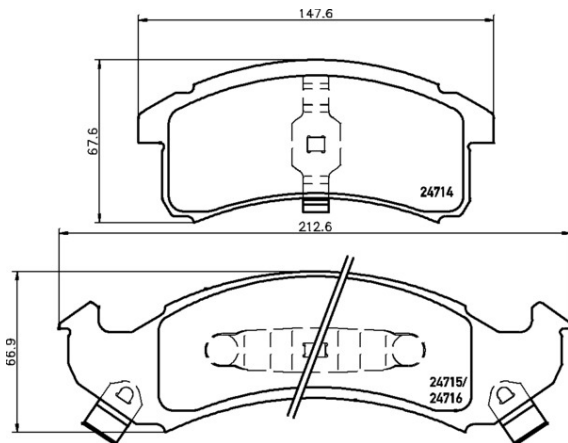

TX1097

TMD Number: 2471401

Model & Derivative	Year	Position
CHeVroleT		
Lumina	89-96	Front