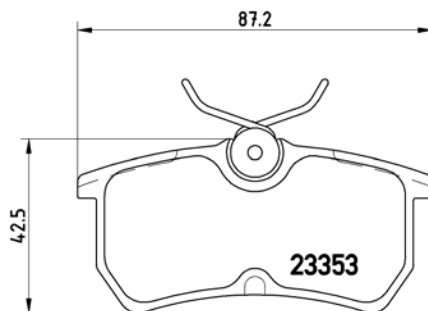

tX0107

TMD Number: 2338704

Model & Derivative	Year	Position
MazDa		
Astina 180 SE	95-99	Rear
Etude 160	95-99	Rear
Etude 180	95-99	Rear

tX0108

TMD Number: 2335301

Model & Derivative	Year	Position
ForD		
Fiesta 2.0 ST	05 on	Rear
Focus I 1.6 Trend 4-Door	98-05	Rear
Focus I 1.6 Trend 5-Door	98-05	Rear
Focus I 1.8 TDCi Trend	98-05	Rear
Focus I 2.0 Trend 4-Door	98-05	Rear
Focus I 2.0 Trend 5-Door	98-05	Rear
Focus I ST 170	98-05	Rear
Focus II 1.8 TDCi Trend	05-08	Rear