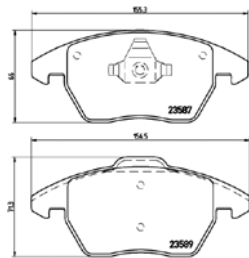

TMD Number: 2358704

[-] W 155,3/156,5 x H 66/71,3

(No wear indicator)

Model & Derivative	Year	Position
Volkswagen		
Golf VI 2.0 R	09 on	Front
Golf VI 2.0 TDi Highline 90kW	09 on	Front
Golf VI GTi	09 on	Front
Golf VI GTi DSG	09 on	Front
Jetta V 1.2 TSi	10 on	Front
Jetta V 1.4 TSi Comfortline 90kW	10 on	Front
Jetta V 1.4 TSi Highline 118kW	10 on	Front
Jetta V 1.4 TSi Trendline 90kW	10 on	Front
Jetta V 1.6 Comfortline	06 on	Front
Jetta V 1.6 TDi 77kW	10 on	Front
Jetta V 1.6 Trendline	06 on	Front
Jetta V 1.9 TDi Comfortline	06 on	Front
Jetta V 2.0 Comfortline	06 on	Front
Jetta V 2.0 TDi Sportline	06 on	Front
Jetta V 2.0 Trendline	06 on	Front
Jetta V 2.0 TSi DSG	06 on	Front
Jetta V 2.0 TSi Manual	06 on	Front
Jetta VI 1.2 TSi Trendline	11 on	Front
Jetta VI 1.4 TSi Comfortline	11 on	Front
Jetta VI 1.4 TSi Highline	11 on	Front
Jetta VI 1.4 TSi Trendline	11 on	Front
Jetta VI 1.6 TDi Comfortline	11 on	Front
Jetta VI 1.6 TDi Comfortline DSG	11 on	Front
Jetta VI 2.0 TDi Highline	11 on	Front
New Beetle 1.2 TSi	12 on	Front
New Beetle 1.4 TSi	12 on	Front
New Polo 1.2 TDi Blue Motion	10 on	Front
New Polo 1.4i Comfortline 63kW	10 on	Front
New Polo 1.4i Trendline 63kW	10 on	Front
NewPolo1.6TDiComfortline77kW	10 on	Front
NewPolo1.6iComfortline77kW	10 on	Front
New Polo 1.6i Comfortline 77kW Triptronic	10 on	Front
New Polo 1.6i Trendline 77kW	10 on	Front
New Polo GTi	10 on	Front
Passat 1.8 TSi	07-10	Front
Passat 1.9 TDi Comfortline	05-08	Front
Passat 2.0 FSi Comfortline	05-07	Front
Passat 2.0 TDi Highline 103kW	09 on	Front
Passat 2.0 TDi Highline 81kW	05-10	Front
Passat 3.2 Sportline	05-10	Front
Passat CC 2.0 TDi DSG	09 on	Front
Passat CC 2.0 TSi DSG	09 on	Front
Passat CC 2.0 TSi Manual	09 on	Front
Passat CC 3.6 V6 FSi DSG	09 on	Front
Passat III 1.8 TSi Comfortline	11 on	Front
Passat III 1.8 TSi Comfortline DSG	11 on	Front
Passat III 2.0 TDi Comfortline DSG	11 on	Front
Sirroco 1.4 TSi	09 on	Front
Sirroco 2.0 R	09 on	Front
Sirroco 2.0 TSi	09 on	Front
Sirroco 2.0 TSi DSG	09 on	Front
Touran 1.2 TSi	10 on	Front
Touran 1.6 Trendline	04-10	Front
Touran 1.9 TDi Trendline	04-10	Front
Touran 1.9 TDi Trendline DSG	04-10	Front
Touran 2.0 FSi Highline	04-10	Front
Touran 2.0 TDi	10 on	Front
Touran 2.0 TDi Highline	04-10	Front
Touran 2.0 TDi Highline DSG	04-10	Front
Volkswagen coMM.		
Caddy Panel Van 1.6 TDi	10 on	Front
Caddy Panel Van 1.6i 75kW	04 on	Front
Caddy Panel Van 1.9 TDi 73kW	04-10	Front
Caddy Panel Van 1.9 TDi 73kW Maxi	04-10	Front
Caddy Panel Van 2.0 SDi	04-10	Front
Caddy Panel Van 2.0 TDi	10 on	Front