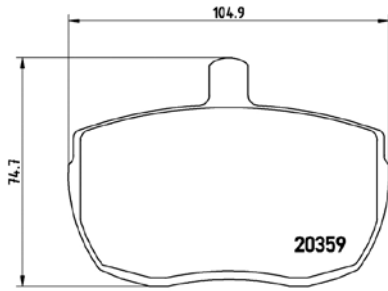

TX1022

PARTS LiSTing

Brake Pads

TMD Number: 2035908

[-] W 104,9 x H 74,7

Model & Derivative	Year	Position
alFa roMeo		
AR8	78-89	Front
DaF		
400	86-93	Front
ForD		
Transit	77-92	Front
iVeCo		
Daily I	78-98	Front
laNDroVer		
100	84-90	Front
90	84-90	Front

TX1023

TMD Number: 2075506