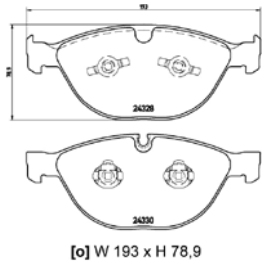

TMD Number: 2432801

Model & Derivative | **Year** | **Position**

rolls-roYce		
Phantom	03on	Front
Phantom Coupe	07on	Front
Phantom Drophead Coupe	07on	Front

TX0788

TMD Number: 2433601

Model & Derivative | **Year** | **Position**