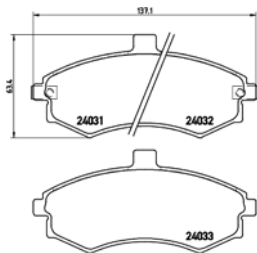

TX0706

TMD Number: 2403101