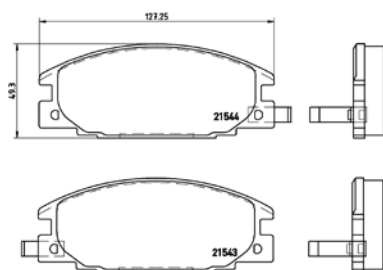

Model & Derivative	Year	Position
Chrysler		
Crossfire 3.2 V6	03 on	Rear

tX0061

TMD Number: 2154302