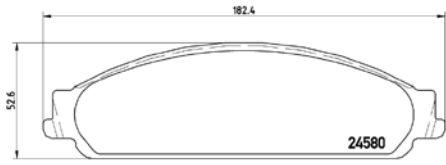

TX0846

PARTS LiSTing

Brake Pads

TMD Number: 2458002

[-] W 182,4 x H 52,6

Model & Derivative	Year	Position
ForD		
Five Hundred	04 on	Front
MerCurY		
Montego	03 on	Front

TX0847

TMD Number: 2458101