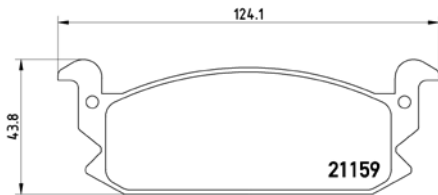

TX0322

TMD Number: 2115902