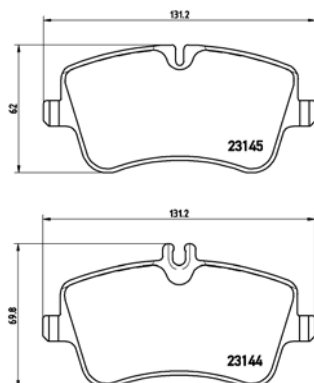

tX0114

TMD Number: 2314401