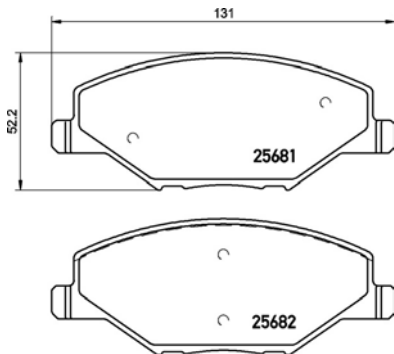

TX1099

TMD Number: 2568101

Model & Derivative	Year	Position
ForD		
Falcon	88-94	Front
VolKSwageN		
Vivo	10 on	Front