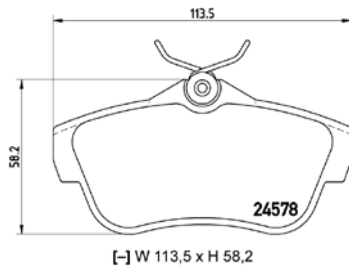

TX0845

TMD Number: 2457801