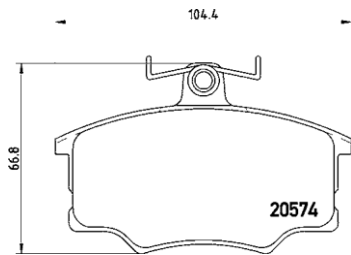

TX0253

TMD Number: 2057402