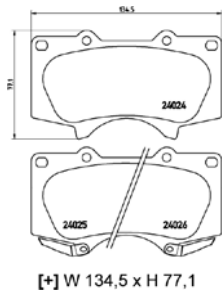

TMD Number: 2402401