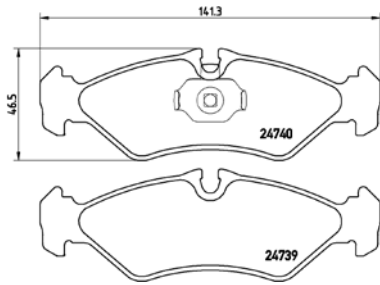

TX0875

PARTS LISTing

Brake Pads

TMD Number: 2473901