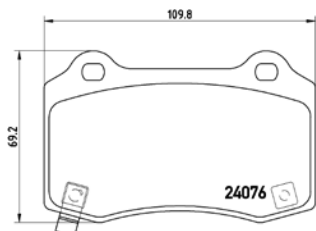

TX0722

TMD Number: 2407601