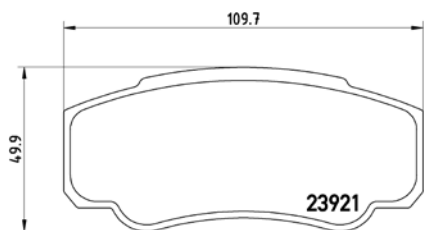

TMD Number: 239210

Model & Derivative	Year	Position

FiaT		
Ducato Bus 2.0	02 on	Rear
Ducato Bus 2.0	94-02	Rear
Ducato Bus 2.5 TDi	94-02	Rear
Ducato Bus 2.8 TDi	97-02	Rear
FiaT coMM.		
Ducato 2.0	02-06	Rear
Ducato 2.0	94-02	Rear
Ducato 2.3 JTD	02-06	Rear
Ducato 2.5 D	94-02	Rear
Ducato 2.5 TDiMaxi	94-02	Rear
Ducato 2.8 TDi	97-02	Rear
Peugeot coMM.		
Boxer 2.0	02-06	Rear
Boxer 2.0i	94-02	Rear
Boxer 2.5 TD	94-02	Rear
Boxer 2.8 HDi	02-06	Rear
Boxer L2HI 2.2 HDi LWB	02 on	Rear
Boxer L2HI 2.2 HDi SWB	02 on	Rear
Boxer L3HI 3.0 HDi LWB	02 on	Rear