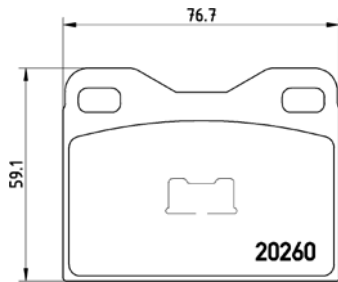

TX0176

PARTS LiSTing

Brake Pads

TMD Number: 2117105

Model & Derivative | **Year** | **Position**

ForD		
Escort (All Models)	95-96	Front

TX0177

TMD Number: 2026003