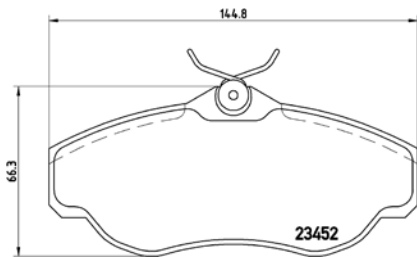

Model & Derivative	Year	Position

hYuDai		
Azera 3.3 V6	07on	Front
Santa Fe 2.4 4X2	01-06	Front
Santa Fe 2.7 V6 4X4	01-06	Front
Trajet 2.0	00on	Front
Trajet 2.0 CRDi	01-09	Front
Trajet 2.7 V6 GLS	00-08	Front
ssaNGYoNG		
Actyon 2.0 XDi	05on	Front
Kyron 2.0 XDi	05on	Front
Kyron 2.0 XDi 4X4	05on	Front
Kyron 2.7 XDi	05on	Front
Rexton 2.7 XDi	05on	Front

tX0126

TMD Number: 2345201