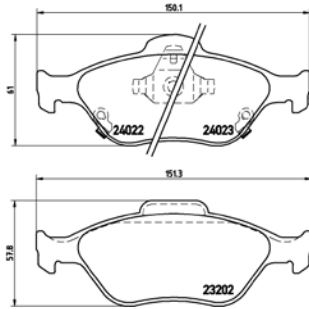

TMD Number: 2402201

Model & Derivative

Year

Position

ForD

Fiesta 1.4i 3-Door	04-07	Front
Fiesta 1.4i 5-Door	04-07	Front
Fiesta 1.6i 3-Door	04-07	Front
Fiesta 1.6i 5-Door	04-07	Front
Fiesta 1.6i Ghia	04-07	Front
Figio 1.4 Ambiente	10 on	Front
Figio 1.4 TDCi	10 on	Front
Figio 1.4 Trend	10 on	Front
Figio 1.6 Petrol	10 on	Front
Figio 1.6 TDCi	10 on	Front
Ikon 1.4 Ambiente	07-10	Front
Ikon 1.4 TDCi Trend	07-10	Front
Ikon 1.6 Trend	07-10	Front
Ka 1.3 (All Models)	03-09	Front

ToYoTa

Yaris Hatch 1.0 VVTi	06 on	Front
Yaris Hatch 1.3 VVTi	06 on	Front
Yaris Hatch D-4D	06 on	Front
Yaris Hatch T1 3-Door	04 on	Front
Yaris Hatch T1 5-Door	04 on	Front
Yaris Hatch T3	04 on	Front
Yaris Hatch T3 Sprint	04 on	Front
Yaris Hatch T3+	04 on	Front
Yaris Hatch T3+ Automatic	04 on	Front
Yaris Hatch TS 1.8 VVTi	08 on	Front
Yaris Sedan T3	04 on	Front
Yaris Sedan T3 Sprint	04 on	Front
Yaris Sedan T3+	04 on	Front
Yaris Sedan T3+ Automatic	04 on	Front