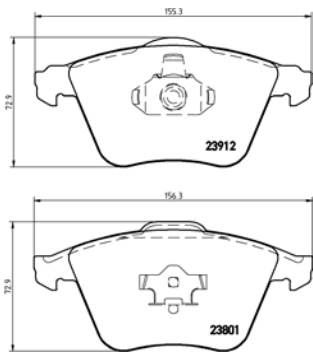

Model & Derivative   **Year**   **Position**

ForD		
Focus II 2.5 ST	05-08	Front
MazDa		
3 2.5 Individual Sport	09 on	Front
saab		
9-3 1.9 TiD	04 on	Front
9-3 2.0 T	02 on	Front
9-3 2.8 Turbo V6	98-02	Front
VolVo		
C70T52.5Turbo	06 on	Front
S40 1.6D	05 on	Front
S40 1.6D2	10 on	Front
S40 1.8i	04-06	Front
S40 2.0 D	04-07	Front
S40 2.0i	06 on	Front
S40 2.4i	04-07	Front
S40 D4	10 on	Front
S40 D5 2.4	07 on	Front
S40 T5	04-07	Front
S40 T5	07 on	Front
S60 2.0T	10 on	Front
S60 D3	10 on	Front
S60 D5 Geartronic	10 on	Front
S60 T3	10 on	Front
S60 T4	10 on	Front
S60 T4 1.6 Turbo Petrol 128kW	10 on	Front
S60 T5	10 on	Front
S60 T6 Geartronic	10 on	Front
S80 2.5 T	06 on	Front
S80 3.0 T Executive	10 on	Front
S80 D3	10 on	Front
S80 D5	06 on	Front
S80 T5	10 on	Front