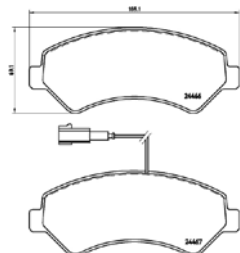

TMD Number: 2446601

[+] W 169,1 x H 69,1

Model & Derivative	Year	Position
CiTroeN		
Jumper	06 on	Front
FiaT		
Ducato	06 on	Front
PeugeoT		
Boxer	06 on	Front

TX0814

TMD Number: 2446801

[+] W 169,1 x H 61,6

Model & Derivative	Year	Position
CiTroeN		
Jumper	06 on	Front
FiaT		
Ducato	06 on	Front
PeugeoT		
Boxer	06 on	Front