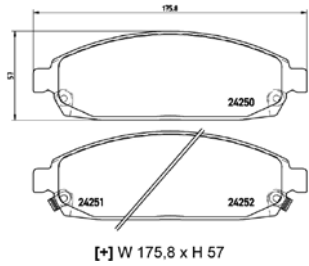

[+] W 175.8 x H 57

Model & Derivative	Year	Position
JeeP		
Commander	05on	Front
Grand Cherokee	05on	Front

TX0765

TMD Number: 2425301

Model & Derivative	Year	Position
MerceDes-beNz		
C-Class C 204 Series Coupe C250	11on	Rear
C-Class C204 Series Coupe C250 CDi	11on	Rear
C-Class S 204 Series Estate C180 CGI	09on	Rear
C-Class S204 Series Estate C180 Kompressor	07on	Rear
C-Class S 204 Series Estate C200 CDi	07on	Rear
C-Class S204 Series Estate C200 Kompressor	07on	Rear
C-Class S 204 Series Estate C220 CDi	07on	Rear
C-Class S 204 Series Estate C250 CDi	09on	Rear
C-Class S204 Series Estate C250 CGI	09on	Rear
C-Class S 204 Series Estate C350	07on	Rear
C-Class S204 Series Estate C350 CDi	09on	Rear
C-Class S204 Series Estate C350 CGI	11on	Rear
C-Class W 204 Series C180 CGI	07on	Rear
C-Class W 204 Series C180K Blue Efficiency	07-10	Rear
C-Class W 204 Series C180K Blue Efficiency	11on	Rear
C-Class W 204 Series C200 CDi	11on	Rear
C-Class W 204 Series C200 CGI	07on	Rear
C-Class W 204 Series C200K Classic	07-10	Rear
C-Class W 204 Series C220 CDi Classic	08on	Rear
C-Class W 204 Series C250 CDi	08on	Rear
C-Class W 204 Series C250 CGI	09on	Rear
C-Class W 204 Series C280 Elegance	07on	Rear
C-Class W 204 Series C300	09on	Rear
C-Class W 204 Series C320 CDi	07on	Rear
C-Class W 204 Series C350 CDi	11on	Rear
C-Class W 204 Series C350 Elegance	07on	Rear