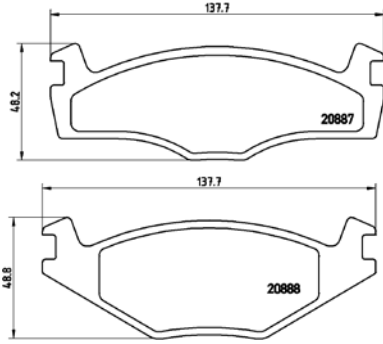

TX0274

PARTS LiSTing

Brake Pads

TMD Number:	2088707	Model & Derivative	Year	Position
		seAT		
		Ibiza 1.4	99-02	Front
		Ibiza 1.6	99-02	Front
		Ibiza 1.8T 20V Cupra	00-02	Front
		Ibiza 1.9SDi	99-02	Front
		Ibiza 1.9TDi	99-02	Front
		voIKsWAgeN		
		Citi Golf 1.4i Citi Rhythm	05-10	Front
		Citi Golf 1.4i Velocity	04-10	Front
		Citi Golf 1.6i Life	99-10	Front
Citi Golf 1.6i Velocity	99-10	Front		
Citi Golf 1.8 CTi	91-97	Front		
Citi Golf 1.8 Sport	88-97	Front		
Comm. Golf Pick-up Vented Front Disc	92-05	Front		
CTi Golf	92 on	Front		
Golf 16V	90 on	Front		
Golf GTi	84 on	Front		
Golf GTi	82-85	Front		
Golf II 1.8 GTi 8V	84-92	Front		
Golf III Vented Front Disc	92-96	Front		
Jetta I CLi	82-84	Front		
Jetta II 1.8 CLi 16V	85-92	Front		
Jetta II CLi 1.8 8V	85-92	Front		
Jetta III (All Models) Vented Front Disc	92-96	Front		
Passat 5 1.9	83-87	Front		
Passat 5 2.2 CLX 5 Cyl.	84-87	Front