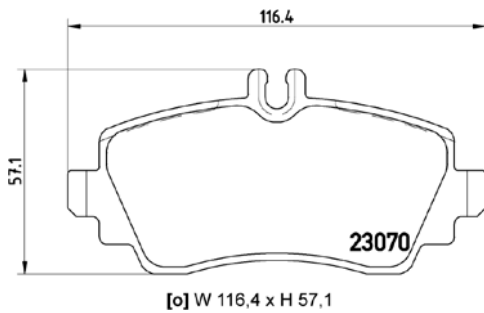

TX0131

TMD Number: 2307003