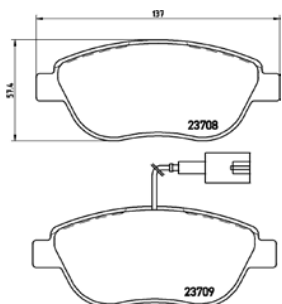

TMD Number: 2370802

Model & Derivative | **Year** | **Position**

FiaT		
500 1.4 Abarth Sport	08 on	Front
Bravo II 1.4 T-Jet Sport	07 on	Front
Bravo II 1.9 Multi-Jet	07 on	Front
Doblo MPV 1.9D Multi-Jet	05 on	Front
Doblo MPV 1.9 JTD	01 on	Front
Grande Punto 1.3D Multi-Jet	05 on	Front
Grande Punto 1.4 T JET Sport	07 on	Front
Grande Punto 1.9D Multi-Jet	05-08	Front
Multipla 1.6 Petrol	00 on	Front
Multipla 1.9 JTD	00 on	Front
Stilo 1.6 Active	01 on	Front
Stilo 1.6 Multiwagon	04 on	Front
Stilo 1.8 16V	01 on	Front
Stilo 1.9 JTD Dynamic	01 on	Front
Stilo 1.9 JTD Multiwagon	04 on	Front
FiaT coMM.		
Cargo 1.3 D Multi-Jet	10 on	Front
Cargo 1.4	10 on	Front
Cargo 1.6 D Multi-Jet	10 on	Front