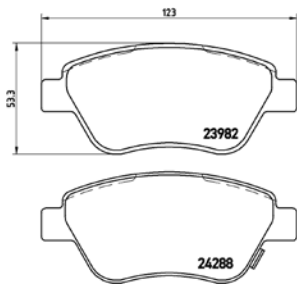

Model & Derivative	Year	Position
Nissan coMM.		
Primastar 1.9 DCi 100	01 on	Front
Primastar 1.9 DCi 100	01 on	Rear
Primastar DCi 80	02 on	Front
oPel coMM.		
Vivaro 1.9 CDTi Panel Van	01 on	Rear
Vivaro 2.0 Panel Van	01 on	Rear
reNAULT coMM.		
Traffic 1.9 DCi	01 on	Rear

TX0697

TMD Number: 2398202