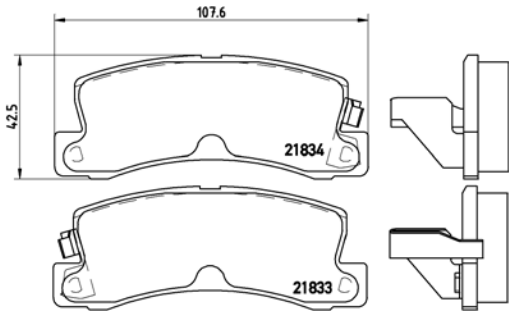

tX0083

TMD Number: 2007601

Model & Derivative	Year	Position
--------------------	------	----------

ToYoTa		
Conquest 1600 RSi Twin Cam	88 on	Front

tX0084

PArts Listing

Brake Pads

TMD Number: 2183301