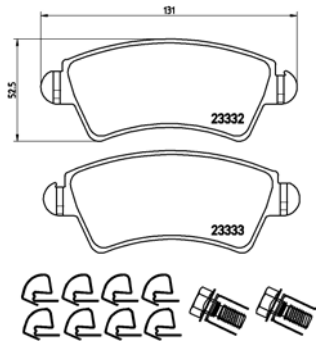

TMD Number: 2333201

Model & Derivative	Year	Position

CiTroen		
Xsara	97-05	Front
Peugeot		
206	98 on	Front