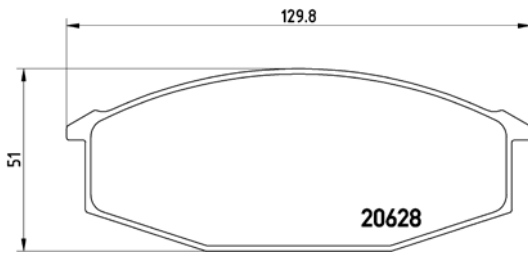

TX0143

TMD Number: 2062801