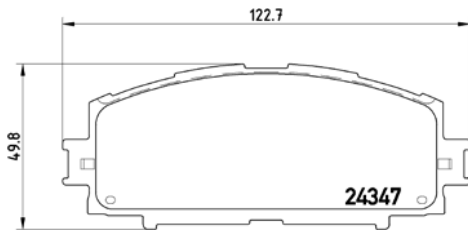

TX0792

TMD Number: 2434601

Model & Derivative	Year	Position
suzuKi		
Grand Vitara	05 on	Front

TX0793

PARTS LiSTing

Brake Pads

TMD Number: 2434701

Model & Derivative **Year** **Position**