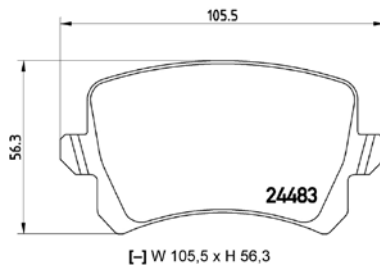

Caddy MPV 1.6	04 on	Rear
Caddy MPV 1.9 TDi	04 on	Rear
Caddy MPV 1.9 TDi Maxi	08 on	Rear
Caddy MPV 2.0 SDi	04-10	Rear
Eos 1.4 TSi Cabrio	07 on	Rear
Eos 2.0 FSi	07 on	Rear
Eos 2.0 TFSi	07 on	Rear
Golf 5 1.6 Comfortline	04-08	Rear
Golf 5 1.6 Trendline	04-08	Rear
Golf 5 1.9 TDi Comfortline	04-08	Rear
Golf 5 2.0 Comfortline	04-08	Rear
Golf52.0FSiSport	04-08	Rear
Golf52.0TDiSport	04-08	Rear
Golf52.0Trendline	04-08	Rear
Golf 5 GTi	04-08	Rear
Golf 5 GTi DSG	04-08	Rear
Golf 5 R32 DSG 4 Motion	04-08	Rear
Golf 6 1.4 TSi Comfortline 90kW	09 on	Rear
Golf 6 1.4 TSi Highline 118kW	09 on	Rear
Golf 6 1.4 TSi Trendline 90kW	09 on	Rear
Golf 6 1.6 TDi Comfortline 77kW	09 on	Rear
Golf 6 1.6 TDi Comfortline DSG	09 on	Rear
Golf 6 1.6 Trendline	09 on	Rear
Golf 6 2.0 R	09 on	Rear
Golf 6 2.0 TDi Highline 103kW	09 on	Rear
Golf 6 GTi	09 on	Rear
Golf 6 GTi DSG	09 on	Rear
Jetta 5 1.2 TSi	10 on	Rear
Jetta 5 1.4 TSi Comfortline 90kW	10 on	Rear
Jetta 5 1.4 TSi Highline 118kW	10 on	Rear
Jetta 5 1.4 TSi Trendline 90kW	10 on	Rear
Jetta 5 1.6 Comfortline	06 on	Rear
Jetta 5 1.6 TDi 77kW	10 on	Rear
Jetta 5 1.6 Trendline	06 on	Rear
Jetta 5 1.9 TDi Comfortline	06 on	Rear
Jetta 5 2.0 Comfortline	06 on	Rear
Jetta 5 2.0 TDi Sportline	06 on	Rear
Jetta 5 2.0 Trendline	06 on	Rear
Jetta 5 2.0 TSi DSG	06 on	Rear
Jetta 5 2.0 TSi Manual	06 on	Rear
Jetta VI 2.0 TDi Highline	11 on	Rear
New Polo 1.6 TDi Comfortline 77kW	10 on	Rear
New Polo 1.6i Comfort 77kW Triptronic	10 on	Rear
New Polo 1.6i Comfortline 77kW	10 on	Rear
New Polo 1.6i Trendline 77kW	10 on	Rear