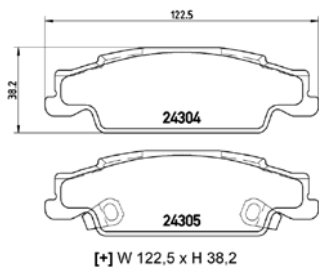

TX0778

TMD Number: 2430401