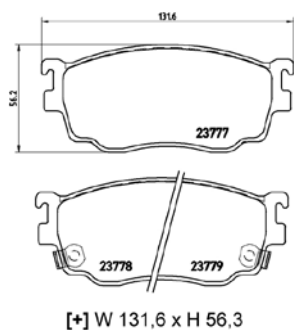

TX1059

TMD Number: 2377701

Model & Derivative	Year	Position
--------------------	------	----------

MazDa		
626		Front

TX1060

PARTS LiSTing

Brake Pads

TMD Number:	2378001	Model & Derivative	Year	Position
		Subaru		
		Impreza	95-00	Front
		Legacy II	94-99	Front
		Legacy III	98-03	Front