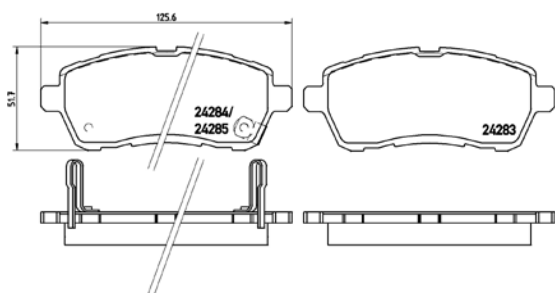

TMD Number: 2428303