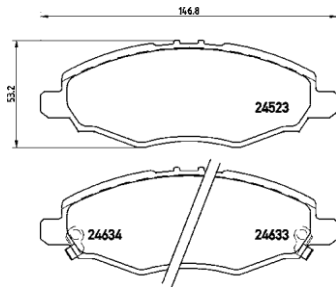

TMD Number: 2452301

Model & Derivative	Year	Position
Mahindra		
Bolero 2.5 TD (All Models)	04 on	Front
XYLO 2.5 CRDe	09 on	Front
ToYoTa CoMM.		
Hilux 2.0 VVTi 4X2	05 on	Front
Hilux 2.0 VVTi SRX 4X2	05 on	Front
Hilux 2.5 D-4D 4X2	05 on	Front
Hilux 2.5 D-4D SRX 4X2	05 on	Front

tX0014

TMD Number: 2087001