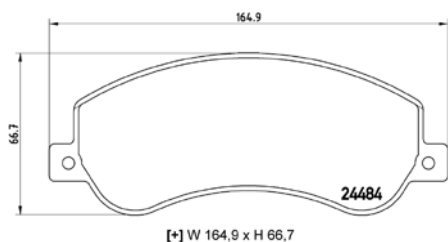

TX0818

TMD Number: 2448401

Model & Derivative | **Year** | **Position**

ForD

Transit	06 on	Front