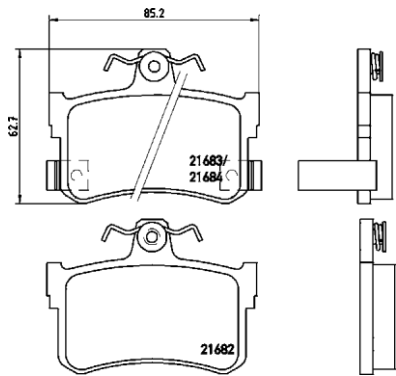

Peugeot coMM.

Partner 1.4 Panel Van	96 on	Front
Partner 1.9D Panel Van	96 on	Front
Partner Grand Raid 2.0 HDi	06 on	Front

TMD Number: 2168202

Model & Derivative	Year	Position
Mg		
TF	02on	Rear
MGF	95-02	Rear
MGR	92-95	Rear
Rover		
800	86-99	Rear