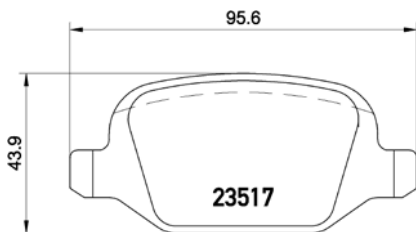

Model & Derivative Year Position

alFa roMeo		
147 1.6 Progression	05 on	Rear
147 1.6 TS 16V	01-05	Rear
147 1.9 JTD	01-07	Rear
147 1.9 JTDM	04-10	Rear
147 2.0 Distinctive	01 on	Rear
1472.0TS Distinctive	05 on	Rear
1472.0TSSeaspeed	01-05	Rear
147 3.2 V6 GTA	04 on	Rear
1561.816VTS	00-05	Rear
156 2.0 JTS	02-05	Rear
156 2.0 Twin Spark	98-06	Rear
156 2.4 JTD	97-05	Rear
156 2.5 V6 Sportwagon	98-06	Rear
156 3.2 GTA V6 Sportwagon	02 on	Rear
GT 1.9 JTD Multi-Jet	04 on	Rear
GT 1.9 JTD Multi-Jet Q2	08 on	Rear
GT 2.0 JTS	03 on	Rear
GT 3.2 V6	04 on	Rear
GTV 2.0 TS	96 on	Rear
Spider 2.0 JTS	03-05	Rear
Spider 2.0 TS	96-03	Rear
FiaT roMeo		
500 1.4 Abarth Sport	08 on	Rear
500 1.4 Convertible	09 on	Rear
500 1.4 Lounge	07 on	Rear
Panda 1.2 Climbing 4X4	04 on	Rear
Panda 1.3 D Climbing 4X4	04 on	Rear
Panda 1.4 16V 100 HP	07 on	Rear