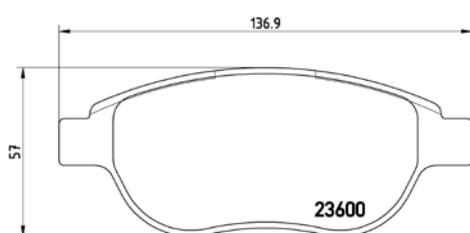

TMD Number: 2360001

Model & Derivative	Year	Position
CiTroeN		
C3 Series 1.6i	03-09	Front
C3 Series 1.6i Senso-Drive	03-09	Front
C3 Series HDi 90 Seduction	10 on	Front
C3 Series VTi 120 Exclusive	10 on	Front
C4 2.0 VTS Coupe	04-09	Front
C4 Series 1.6 HDi	04-09	Front
C4 Series 1.6 THP Turbo	10 on	Front
C4 Series 1.6 VTi Coupe	04-09	Front
C4 Series 1.6 VTR Coupe	09 on	Front
C4 Series 1.6i	04-09	Front
C4 Series VTi 120 Seduction + Coupe	10 on	Front
CiTroeN CoMM.		
Berlingo 1.6 HDi 110	05 on	Front
Berlingo 1.6 HDi 90	05 on	Front
Berlingo 2.0 HDi 90	99-07	Front
FiaT CoMM.		
Doblo Cargo 1.3D Multi-Jet	05-09	Front
Doblo Cargo 1.4	05-09	Front
Doblo Cargo 1.9 JTD	03-09	Front
oPel		
Corsa D1.3CDTiEnjoy5-Door	06 on	Front
Corsa D1.4iCosmo5-Door	06 on	Front
Corsa D1.4iEnjoy5-Door	06 on	Front
Corsa D1.4iEnjoy5-DoorAutomatic	06 on	Front
Corsa D1.4iEssentia5-Door	06 on	Front
Corsa D1.4i Sport 3-Door	06 on	Front
PeuGeoT		
206 Series GTi 180 2.0 16V	03 on	Front
207 Series 1.4 XR	06 on	Front
207 Series 1.6 GTi	06 on	Front
207 Series 1.6 GTi THP 128kW	10 on	Front
207 Series 1.6 Sport I CC	07-09	Front
207 Series 1.6 Sport II CC	07 on	Front
207 Series 1.6 VTi	07 on	Front
207 Series 1.6 XS	06 on	Front
207 Series 1.6 XS HDi	06 on	Front
307 Series 1.6 XR	01-05	Front
307 Series 1.6 XR Estate	02-05	Front
307 Series 1.6 XS HDi	04-05	Front
307 Series 1.6 XT	01-05	Front
307 Series 2.0 CC	03-05	Front
307 Series 2.0 XS	01-05	Front
307 Series 2.0 XS	05-07	Front
307 Series 2.0 XS HDi	01-04	Front
307 Series 2.0 XS Station Wagon	02-05	Front
307 Series X-Line 1.6	05 on	Front
307 Series X-Line 1.6 HDi	05 on	Front
307 Series X-Line 2.0 CC	05 on	Front
PeuGeoT CoMM.		
Grand Raid 2.0 HDi	00 on	Front