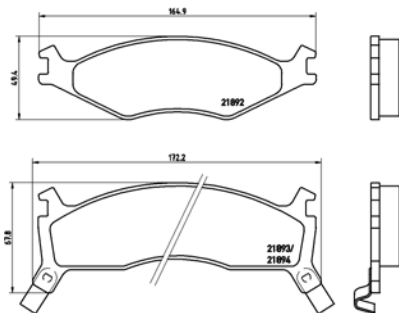

TX1044

TMD Number: 2189202