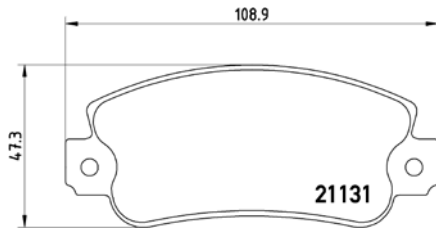

TX0316

TMD Number: 2113102