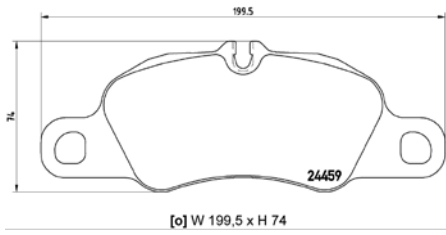

TX0810

PARTS LiSTing

Brake Pads

TMD Number: 2445902

Model & Derivative	Year	Position
PorscHe		
911 Targa (997)	08 on	Front
Boxter	12 on	Front
Cayman	12 on	Front

TX0811

TMD Number: 2446201