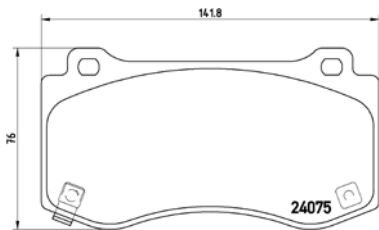

TX0721

TMD Number: 2407501