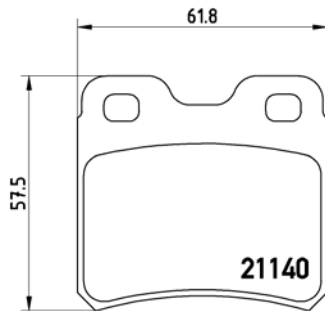

Model & Derivative	Year	Position

VoIKsWaGeN		
Kombi (All Models)	73-79	Front
Kombi 1.9 Water Cooled	82-85	Front
Kombi Bus	73-79	Front
Kombi Panel Van	73-79	Front
VoIKsWaGeN CoMM.		
Kombi	73-79	Front
Kombi 1.7	79-90	Front
Kombi 1.8	79-90	Front
Kombi 2.0	79-90	Front
Microbus 2.1i	86-90	Front
Transporter Panel Van	86-90	Front

tX0071

TMD Number: 2114001