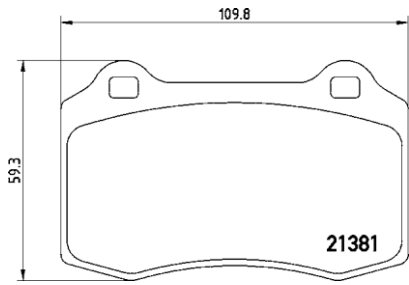

TX0354

PARTS LiSTing

Brake Pads

TMD Number: 2138102

Model & Derivative	Year	Position
DaiMLeR		
XJ V8 Super 4.0	97-03	Rear
JaguaR		
S-Type	99on	Rear
XJ	03on	Rear
XJ8	96on	Rear
voLvo		
S60	00on	Rear
V70 II	00on	Rear

TX0355

TMD Number: 2138501