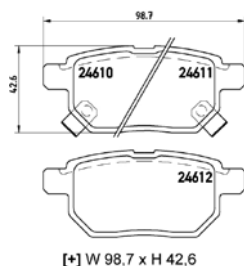

TX0859

TMD Number: 2461001

Model & Derivative **Year** **Position**

ToYoTa		
Prius 1.8 CVT	04on	Rear
Yaris Hatch 1.0 VVTi	06on	Rear
Yaris Hatch TS 1.8	08on	Rear