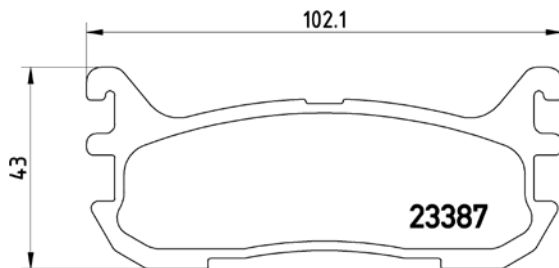

tX0107

TMD Number: 2338704

Model & Derivative	Year	Position
MazDa		
Astina 180 SE	95-99	Rear
Etude 160	95-99	Rear
Etude 180	95-99	Rear

tX0108

TMD Number: 2335301