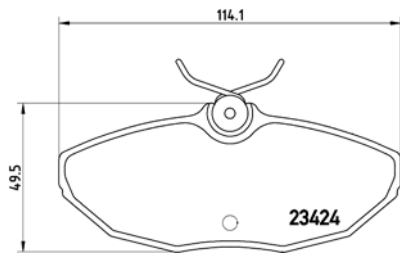

TX0559

TMD Number: 2342401