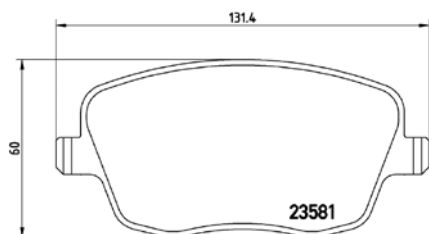

[-] W 131,4 x H 60

Model & Derivative	Year	Position

seaT		
Ibiza 1.6	03-08	Front
Ibiza 1.6	08 on	Front
Ibiza 1.8 T Cupra FR	04-08	Front
Ibiza 1.9 SDi	99-02	Front
Ibiza 1.9 TDi 118kW	06-08	Front
Ibiza 1.9 TDi 74kW	02-09	Front
Ibiza 1.9 TDi 96kW	06-08	Front
Ibiza 2.0 Sport	06-08	Front
VolkswageN		
New Polo 1.4i Comfortline 63kW	10 on	Front
New Polo 1.4i Trendline 63kW	10 on	Front
NewPolo 1.6TDi Comfortline 77kW	10 on	Front
NewPolo 1.6i Comfortline 77kW	10 on	Front
New Polo 1.6i Comfortline 77kW Triptronic	10 on	Front
New Polo 1.6i Trendline 77kW	10 on	Front
Polo Classic II 1.9 TDi 96kW Highline	04 on	Front
Polo Classic II 2.0 Highline	04 on	Front
Polo Hatch 1.6 CrossPolo 16V	08 on	Front
Polo Hatch 1.8 GTi	06 on	Front
Polo Hatch 1.9 TDi 96kW Highline	04 on	Front
Polo Hatch 2.0	04 on	Front