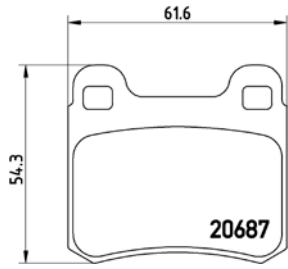

PArts ListING

Brake Pads

tX0038

TMD Number: 2068702	Rav4 4X4 (All Models)	95-00	Front	
	Model & Derivative		Year	Position
	ForD			
	Sierra XR8	86-87	Rear	
	MerCeDes-BeNz			
	190E W201	84-92	Rear	

(13.5 mm Thick)

tX0039

TMD Number: 2167703	Model & Derivative		Year	Position
	BMW			
	3 Series E36 Series M3 3.0	93-97	Front