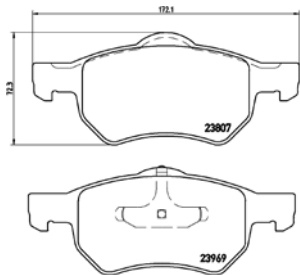

tX0057

TMD Number: 2380701