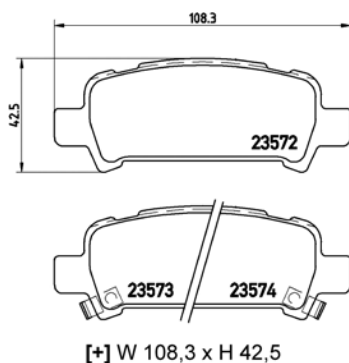

Model & Derivative	Year	Position
Subaru		
Forester 2.0 GL RX 4WD	98-02	Rear
Forester 2.0 GT 4WD Turbo	98-02	Rear
Forester 2.0 GX	98-02	Rear
Forester 2.5 X	02-08	Rear
Forester 2.5 XS	05-08	Rear
Forester 2.5 XT	05-08	Rear
Impreza 2.0	01-08	Rear
Impreza 2.0GL	98-04	Rear
Impreza 2.0 GT Turbo AWD	96-01	Rear
Impreza 2.0RX	98-04	Rear
Legacy 2.0GT	03-06	Rear
Legacy 2.0 LX Wagon	94-97	Rear
Legacy 2.0 R 4WD	06-09	Rear
Legacy 2.5AWD Wagon	03-06	Rear
Legacy 2.5GT	06-09	Rear
Legacy 2.5 GX Wagon	00-03	Rear
Legacy 3.0 R-B	04-09	Rear