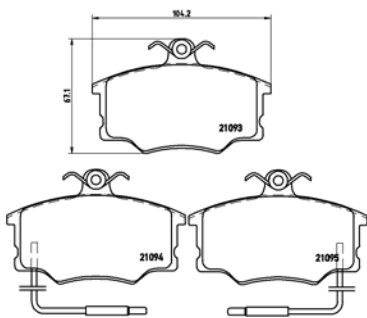

TX0310

TMD Number: 2109302

Model & Derivative	Year	Position
Fiat		
Croma	85-90	Front
LaNcia		
Thema	84-94	Front