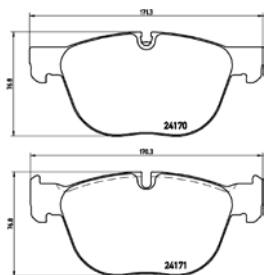

TX0754

TMD Number: 2416601

Model & Derivative	Year	Position
cHrYsler		
300 C	04 on	Front
300 C Tourer	04 on	Front
DoDge		
Charger	05 on	Front

TMD Number: 2417001

Model & Derivative | **Year** | **Position**