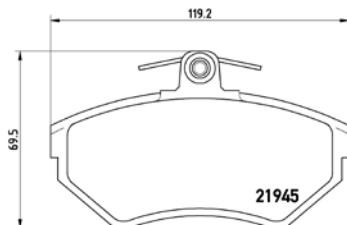

Model & Derivative **Year** **Position**

auDi		
A4 1.8	95-01	Front
A4 1.8 T Quattro	95-00	Front
A4 1.9 TDi	95-00	Front
A4 Avant 1.8	96-01	Front
A4 Avant 1.8T Quattro	01-04	Front
A4 Avant 1.8T Quattro	04-08	Front
A4 Avant 1.9 TDi	96-00	Front
A4 Avant 1.9 TDi Quattro	01-04	Front
SeaT		
Ibiza 1.4	99-02	Front
Ibiza 1.6	99-02	Front
Ibiza 1.8 T 20V Cupra	00-02	Front
Ibiza 1.9 SDi	99-02	Front
Ibiza 1.9 TDi	99-02	Front
voLkSWageN		
Golf III 2.8 VR6	96-99	Front
Golf IV 2.0 Cabrio	00-01	Front
Polo Classic I 1.6i	96-01	Front
Polo Classic I 1.8i	96-01	Front