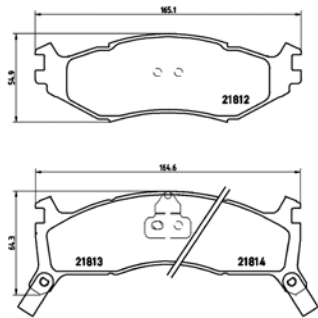

TMD Number: 2181201

[+] W 165,1/164,6 x H 54,9/64,3

Model & Derivative	Year	Position
chRYSLeR		
Voyager I	84-90	Front
Voyager II	90-95	Front

TX0423

TMD Number: 2182001

Model & Derivative	Year	Position
huMMeR		
H1	92 on	Front
JeeP		
Cherokee Wrangler	84 on 86-96	Front Front