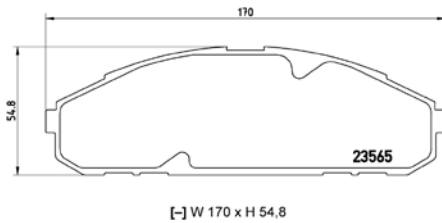

TX1053

TMD Number: 2356501

Model & Derivative	Year	Position
NiSSaN		
Patrol	87-98	Front

TX1054

TMD Number: 2357202