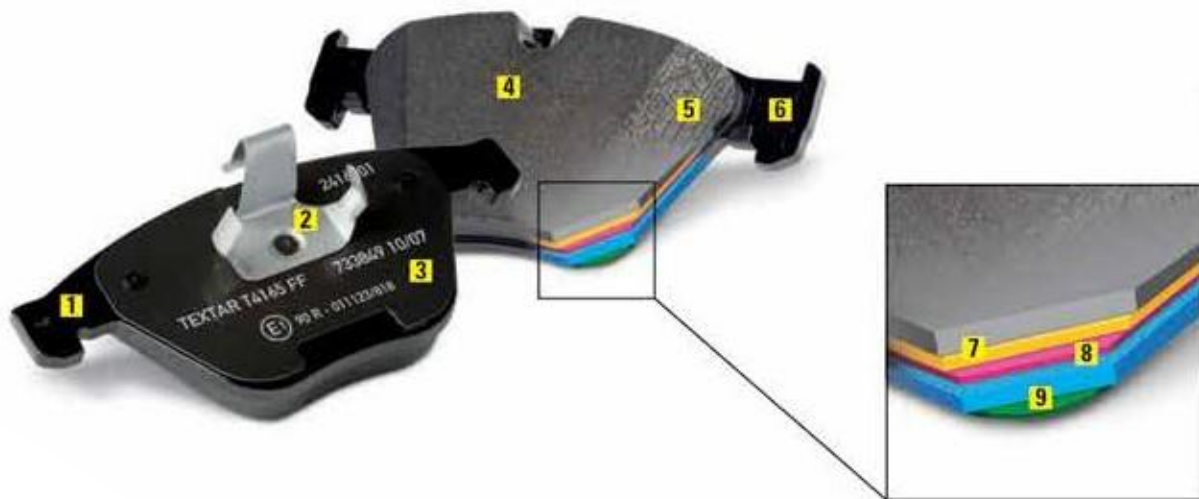

QUALITY. FOR EVERY REQUIREMENT.

More than 1,500 disc brake pads, over 1,600 brake discs, 400 brake shoes and 300 kits, as well as 200 brake drums, are proof that Textar offers one of the largest product portfolios for current motor vehicles.

In the uncompromising pursuit of quality, long service life and high braking comfort, our specialists have developed more than 60 different dampening shims. Then there's e-pad, a new generation of friction that ensures optimum driving comfort and sparkling clean rims due to its special material mix. Also included in the box: all accessories required for installation.

Textar's brake discs also reflect the quality standards of a market leader. Superior casting and complete surface coating, ensure high performance, optimum safety and a long service life.

Brake shoes and brake shoe kits are available for a wide range of vehicles. Brake shoe kits offer enormous advantages: with all the components needed for installation in one kit, fitting is quicker and easier.

The Textar product range also includes wear indicators, accessories, brake fluid, brake cleaner and lubricant, as well as hydraulics components* and brake tools*.

INTELLIGENT DESIGN, DOWN TO THE LAST DETAIL.

Vehicle and brake-specific friction materials, pad chamfering, dampening shims and spring clips are only some of the features that make our pads so successful in the O.E. sector and aftermarket.

1. **1** Backplate stamping for durable identification
2. **2** Brake system-specific spring clips
3. **3** Vehicle-specific dampening shims
4. **4** Vehicle-specific friction material
5. **5** Chamfering for improved bedding and enhanced comfort
6. **6** Powder-lacquered coating for a clean finish and corrosion protection
7. **7** Underlayer provides excellent shear strength, enhanced comfort and a barrier against thermal transfer
8. **8** Adhesive ensuring optimal bonding between friction material and backplate
9. **9** Backplate specified to meet highest requirements on material strength