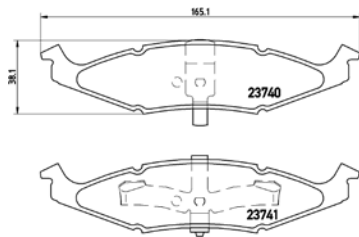

TX0639

TMD Number: 2374001