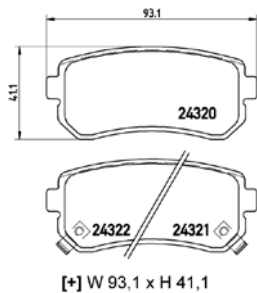

TMD Number: 2432001

Model & Derivative **Year** **Position**

HYuNDai		
Accent 1.6 CVVT	05-10	Rear
Accent 1.6 GLS	05-10	Rear
Accent 1.6 Hatch	05-10	Rear
Accent 1.6 HS	05-10	Rear
i20 1.4 Automatic	08 on	Rear
i20 1.4 GL	08 on	Rear
i20 1.6 GLS	08 on	Rear
i30 1.6	07 on	Rear
i30 1.6 CRDi	07 on	Rear
i30 2.0	07 on	Rear
iX 35 2.0 CRDi 4x2	10 on	Rear
iX 35 2.0 CRDi 4x4	10 on	Rear
iX 35 2.0 GL 4x2	10 on	Rear
iX 35 2.0 GLS 4x2	10 on	Rear
iX 35 2.0R 4x2	10 on	Rear
iX 35 2.0R 4x4	10 on	Rear
Tucson 2.0 CRDi	04 on	Rear
Tucson 2.0 GLS	04 on	Rear
Tucson 2.7 V6	04 on	Rear
Kia		
Cee'd 1.6	06 on	Rear
Cee'd 2.0	06 on	Rear
Picanto 1.1 (All Models) with ABS	05 on	Rear
Pro Cee'd 2.0 3-Door	08 on	Rear
Rio II 1.4 Hatch	05-08	Rear
Rio II 1.4 Sedan	05-08	Rear
Rio II 1.6 Sport	08-10	Rear
Sportage 2.0 4X2	05-10	Rear
Sportage 2.0 4X4	05-10	Rear
Sportage 2.0 CRDi 4X2	05-10	Rear
Sportage 2.0 CRDi 4X2	10 on	Rear
Sportage 2.0 CRDi 4X4	05-10	Rear
Sportage 2.0 CVVT 4X2	10 on	Rear
Sportage 2.0 CVVT 4X4	10 on	Rear
Sportage 2.0 Ignite 4X2	10 on	Rear
Sportage 2.7 Automatic 4X4	05-10	Rear