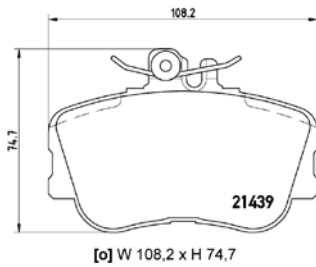

TX0361

TMD Number: 2143906