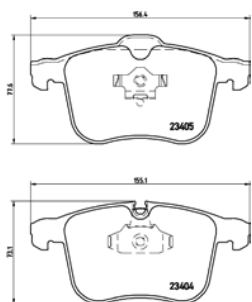

TMD Number: 2340404