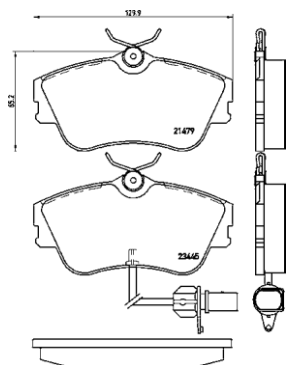

TMD Number: 2147903

Model & Derivative

Year Position

voLkSWageN

Kombi T4 2.5 TDi Highline
Kombi T4 2.5 TDi Syncro Highline
Kombi T4 2.5 TDi Syncro Trendline

99-04 Front
99-04 Front
99-04 Front