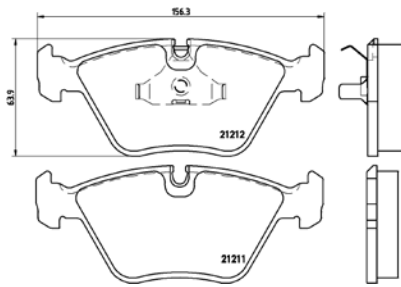

TX0332

TMD Number: 2121102