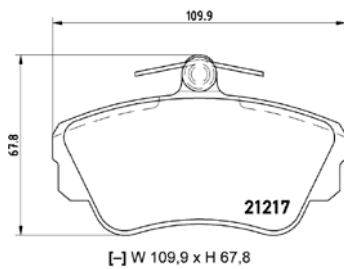

TX0333

TMD Number: 2121702