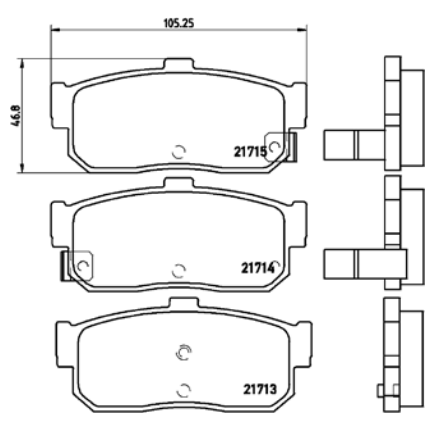

TMD Number: 2171301

Model & Derivative	Year	Position

NiSSaN		
Maxima 2.0 QX	97on	Rear
Maxima 3.0 QX	96on	Rear
Sabre 200 GXi	94-97	Rear
Sabre 200 GXi	97-00	Rear
Sabre 200 STi	97-00	Rear
Sentra 200 GSi 16V	97-02	Rear
Sentra 200STi	92-02	Rear