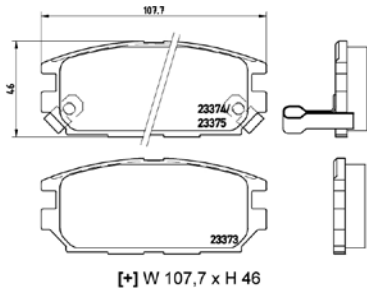

TMD Number: 2337301