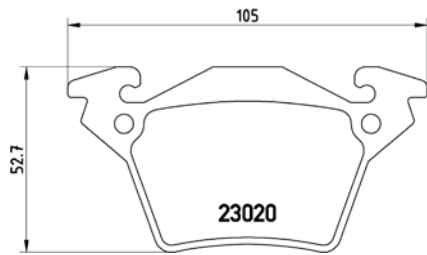

TMD Number: 2302001