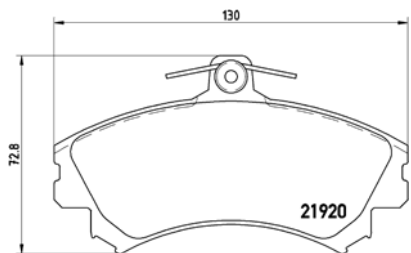

TMD Number: 2192003