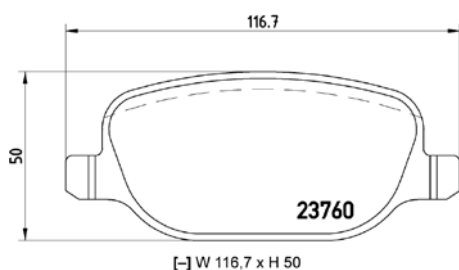

TX1058

TMD Number: 2376002