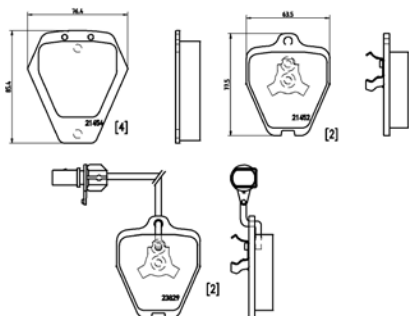

[+] W 63,5/76,4 x H 77,5/85,4

(oval connector)

Model & Derivative

Year

Position

auDi

A4 Avant
A6
A6 Avant

94-01
97-05
97-05