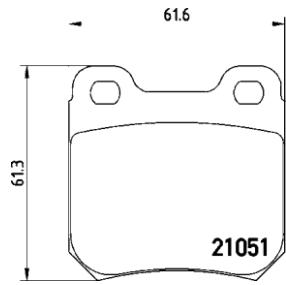

TMD Number: 2105002

Model & Derivative	Year	Position
--------------------	------	----------

oPel

Omega 2.2i	01-04	Rear
------------	-------	------

TMD Number: 2105101

Model & Derivative Year Position

oPel		
Omega 2.6i V6	01-04	Rear