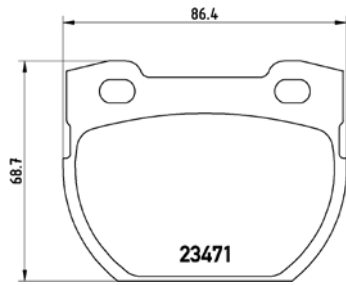

TMD Number: 2347101

Model & Derivative	Year	Position
laNDroVer		
Defender 110 Puma	07 on	Rear
Defender 110 Series (All Models)	93 on	Rear
Defender 130 Series (All Models)	95 on	Rear
Defender 90 Series (All Models)	93 on	Rear
Defender 90 Series 2.5 DTi	96 on	Rear
Defender 90 Series 2.8i	96 on	Rear