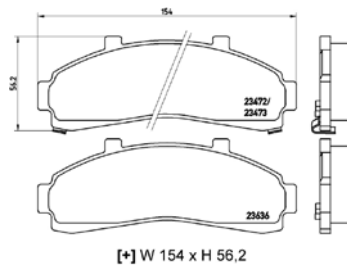

TX0569

TMD Number: 2347201

Model & Derivative   **Year**   **Position**

ForD		
Explorer	93 on	Front
Ranger	90-98	Front
MazDa		
B- Series	85-05	Front

TX0570

TMD Number: 2347402