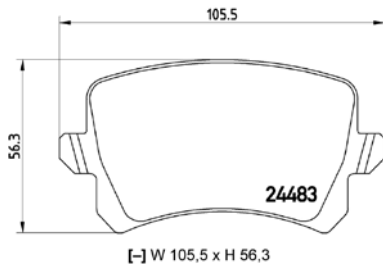

TMD Number:	2448302	Model & Derivative	Year	Position
auDi				
		A4 2.4 (All Models)	01-04	Rear
		A4 2.5 TDi	01-04	Rear
		A4 2.5 TDi	04-06	Rear
		A4 2.5 TDi Quattro	01-04	Rear
		A4 3.0 Quattro	01-04	Rear
		A4 3.0 Quattro	04-06	Rear
		A4 3.0 TDi Quattro	04-07	Rear
		A4 3.0 V6	00-04	Rear
		A4 3.2 FSi	05-08	Rear
		A4 3.2 FSi Quattro	05 on	Rear
		A4 Avant 1.8T	01-04	Rear
		A4 Avant 1.8T	04-08	Rear
		A4 Avant 1.8T	96-01	Rear
		A4 Avant 1.8T Quattro	01-04	Rear
		A4 Avant 1.8T Quattro	04-08	Rear
		A4 Avant 1.9 TDi	01-04	Rear
		A4 Avant 1.9 TDi	04-08	Rear
		A4 Avant 1.9 TDi Quattro	01-04	Rear
		A4 Avant 2.0 FSi	02-04	Rear
		A4 Avant 2.0 TDi	04-08	Rear
		A4 Avant 2.0 TFSi	04-08	Rear
		A4 Avant 2.0 TFSi Quattro	04-08	Rear
		A4 Avant 2.0i	01-04	Rear
		A4 Avant 2.4	01-04	Rear
		A4 Avant 2.5 TDi	01-04	Rear
		A4 Avant 2.5 TDi Quattro	01-04	Rear
		A4 Avant 3.0 TDi Quattro	04-08	Rear
		A4 Avant 3.2 FSi Quattro	05-08	Rear
		A4 Cabrio 2.0	04-05	Rear
		A4 Cabrio 2.0 FSi	05-09	Rear
		A4 Cabrio 2.0 TDi	06-09	Rear
		A4 Cabrio 2.5 TDi	02-05	Rear
		A4 Cabrio 3.0	02-05	Rear
		A4 Cabrio 3.0 Quattro	03-05	Rear
		A4 Cabrio 3.0 TDi Quattro	06-09	Rear
		A4 Cabrio 3.2 FSi	06-09	Rear
		A4 Cabrio 3.2 FSi Quattro	06-09	Rear
		A6 2.0 TDi	04-08	Rear
		A6 2.0 TFSi	05-11	Rear
		A6 2.4 Quattro	05-08	Rear
		A6 2.4 V6 5 Valves	04-08	Rear
		A6 2.7 TDi	04-08	Rear
		A6 2.7 TDi	08-11	Rear
		A6 2.8 FSi	06-11	Rear
		A6 3.0 TDi Quattro	04-11	Rear
		A6 3.0 TFSi Quattro	08-10	Rear
		A6 3.2 FSi	04-09	Rear
		A6 3.2 FSi Quattro	04-08	Rear
		A6 4.2 FSi Quattro	06-11	Rear
		A6 4.2 Quattro	04-06	Rear
		A6 Avant 3.0 TDi Quattro	05-11	Rear
		A6 Avant 3.2 FSi Quattro	05-08	Rear
		A8 3.0 TDi Quattro	03-10	Rear
		A8 4.2 FSi Quattro	06-10	Rear
		A8 4.2 Quattro	02-10	Rear
		Q3 2.0 TDi	12 on	Rear
		Q3 2.0 TDi Quattro	12 on	Rear
		Q3 2.0 TFSi 4X2	12 on	Rear
		Q3 2.0 TFSi Quattro	12 on	Rear
		S3 Quattro	07.03 on	Rear
		S3 Quattro	11.06 on	Rear
		S3 Quattro Sportback	06.08 on	Rear
		TT 1.8 TFSi Coupe	08 on	Rear
		TT 1.8 TFSi Roadster	08 on	Rear
		TT 2.0 TDi Quattro	08 on	Rear