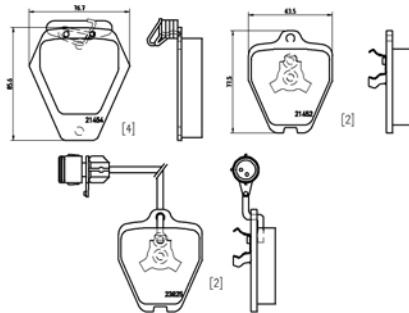

TX0364

TMD Number: 2145201

(Round connector)

Model & Derivative

Year

Position

auDi

A4
Quattro

94-00

Front

TX0365

TMD Number: 2145401