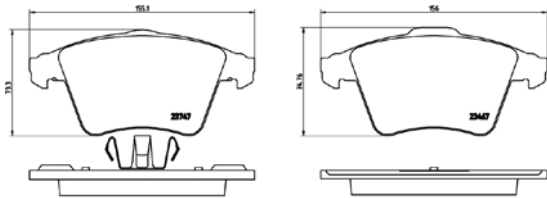

TX0645

PARTS LiSTing

Brake Pads

TMD Number: 2374702

[−] W 155,1/156 x H 73,3/74,8

(No wi and 2mm thicker. Fits on vehicles with thinner disc)

Model & Derivative

Year Position