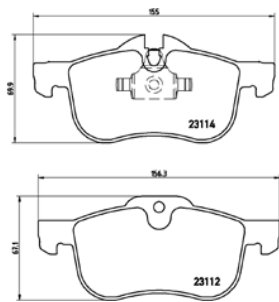

TMD Number: 2310501

Model & Derivative	Year	Position
FoRD		
Escort	86-90	Front
Sierra	81-86	Front
Sierra	82-93	Front

TX0480

TMD Number: 2311203

Model & Derivative	Year	Position
Mg		
ZT V8	03 on	Front
ZT160	01 on	Front
ZT190	01 on	Front
RoveR		
75 1.8 T	03 on	Front
75 2.5 V6	00 on	Front
75 2.5 V6 Tourer	01 on	Front

TX0481

TMD Number: 2311502

Model & Derivative	Year	Position
oPeL		
Astra G	01-05	Front
Zafira	99-05	Front
Saab		
9-3 1.9 TiD	04 on	Front
9-3 2.0 Turbo	98-02	Front
9-3 2.0i	98-02	Front
9-3 2.3i	98-02	Front
9-5 2.3 T	97 on	Front
9-5 3.0 V6T	98 on	Front
900 II 2.3 16	93-98	Front