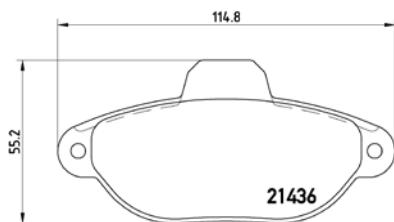

TX0359

TMD Number: 2143602