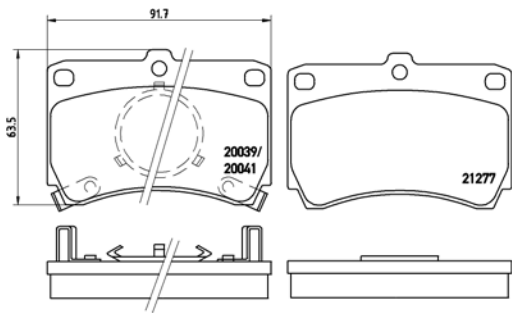

tX0012

PArts LISTING

Brake Pads

TMD Number: 212770

Model & Derivative	Year	Position

ForD

Laser 1.3	86-94	Front
Laser 1.4	86-94	Front
Laser 1.5	86-94	Front
Laser 1.6	86-94	Front
Laser 1300 Dash	95-05	Front
Laser 1300 Tonic	95-05	Front
Laser 1300 Tracer	95-05	Front
Laser 1600 Dash	95-05	Front
Laser 1600 Tonic	95-05	Front
Laser 1600 Tracer	95-05	Front
Laser 1600i Sport	86-94	Front
Laser 2.0 GLE	86-94	Front
Laser 2.0 GLi 16V	86-94	Front
Laser 2.0i RS	91-94	Front
Laser GLi	86-94	Front
Laser TX3 1600	86-94	Front
Meteor 1.3	91-95	Front
Meteor 1.3 LX	86-89	Front
Meteor 1.4	86-89	Front
Meteor 1.4 LX	89-92	Front
Meteor 1.5 GL	86-89	Front
Meteor 1.5 GLS	86-89	Front
Meteor 1.6	91-95	Front
Meteor 1.6 GL	86-89	Front
Meteor 1600 GLE	86-89	Front
Meteor 2.0 GLE	86-94	Front
Meteor 2.0 GLi 16V	86-94	Front
Meteor GLi	86-89	Front

ForD CoMM.

Bantam LDV 1300	94-00	Front
Bantam LDV 1600	94-00	Front
Bantam LDV 1600i Sport	94-00	Front

MazDa

1.3 Midge	91-99	Front
1.3 Sting	91-99	Front
323 1.3L	85-91	Front
323 1.3S	85-91	Front
323 1.5 GLE	85-88	Front
323 1.5 SL	85-88	Front
323 1.5 SLX	85-88	Front
323 1.6 EGi	85-88	Front
323 1.6 GLE FWD	86 on	Front
323 1.6 SL	89-91	Front
323 160 Midge	91 on	Front
323 160 Sting	91 on	Front
323 2.0 16V	91 on	Front
323 2.0 EGi	89-91	Front
323 2.0 SLE	89-91	Front
323 2.0 SLi	89-91	Front
323 200E	91-95	Front
323 EGi	91 on	Front
323 SLi	91 on	Front

MazDa CoMM.

Rustler 1300	94-02	Front
Rustler 1600	94-02	Front