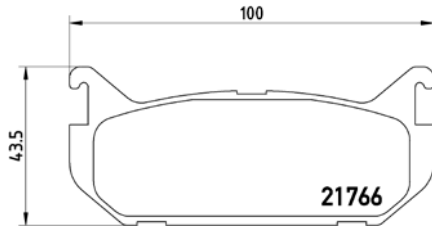

TMD Number: 2176603

Model & Derivative | **Year** | **Position**

ForD		
Telstar 2.0	93-98	Rear
Telstar 2.0 V6	93-98	Rear
Telstar 2.5 V6	93-98	Rear
TX5 2.5 V6	93-98	Rear
MazDa		
626 2.0	93-97	Rear
6262.0V6	93-97	Rear
6262.5V6	93-97	Rear
626 Station Wagon	98on	Rear
MX6 2.0	93-98	Rear
MX6 2.5 V6	93-98	Rear