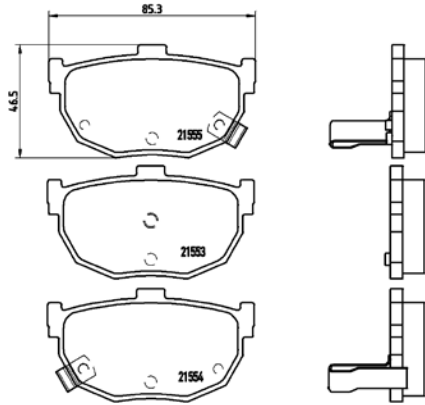

TX0140

PARTS LiSTing

Brake Pads

TMD Number: 215530

Model & Derivative	Year	Position
HYUNDAI		
Elantra 1.6 GL	01-05	Rear
Elantra 1.8 GLS	95-98	Rear
Elantra 1.8 GLS	96-00	Rear
Elantra 1.8 GLS 14" Wheels	90-95	Rear
Elantra 2.0 16V	95-01	Rear
Elantra 2.0 GLS	01-05	Rear
Tiburon (All Models)	96-02	Rear
Tiburon 2.0	03-06	Rear
Tiburon 2.0	07-10	Rear
Tiburon 2.7 V6	03-06	Rear
Tiburon 2.7 V6	07-10	Rear
KiA		
Cerato 1.6EX4DR	04-08	Rear
Cerato 2.0 4 DR	09 on	Rear
Cerato 2.0 CRDi	04 on	Rear
Cerato 2.0 Koupe	09 on	Rear
NissAN		
Maxima 300 E	91-96	Rear
Maxima 300 SE	91-96	Rear

TX0141

TMD Number: 2136502