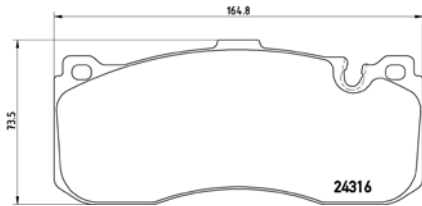

24316

Model & Derivative | **Year** | **Position**

bMw		
1 Series E81 Series	12 on	Front
1 Series E82 Series	07 on	Front
1 Series E87 Series	02-12	Front
1 Series E88 Series	08 on	Front
3 Series E90 Series	05 on	Front
3 Series E91 Series	05 on	Front
3 Series E92 Series	06 on	Front
3 Series E93 Series	06 on	Front

TX0785

TMD Number: 2431701