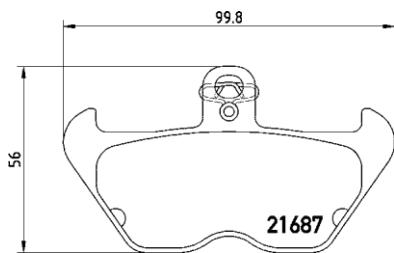

TX0405

TMD Number: 2168701

Model & Derivative	Year	Position
bMW		
Motorrad K-Series/R-Series