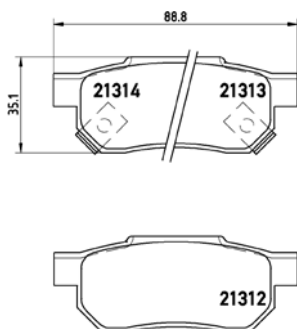

TX0175

TMD Number: 2131201