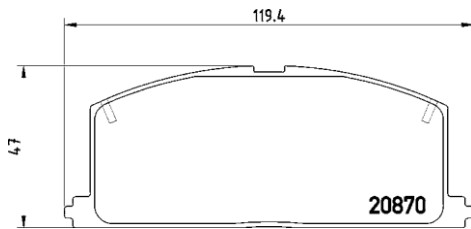

Model & Derivative	Year	Position
ToYoTa		
Avante GLi 16V Twin Cam	85-88	Front
Conquest 1600 RSi	86-88	Front
Conquest 1600 RSi	88 on	Front
Conquest 180 RSi	93-94	Front
Conquest 1800 RSi	93-94	Front
Conquest RSi	88-93	Front
Conquest RSi Executive	88-93	Front
Corolla 1.6 GLS	01-02	Front
Corolla 1.6i GL	98-01	Front
Corolla 1.6i GLE	98-01	Front
Corolla 16V	85-88	Front
Corolla 180i (All Models)	98-01	Front
Corolla 180i GSX	93-96	Front
Corolla 180i GSX	93-96	Front
Corolla GLi	83-93	Front
Corolla RSi 20V Twin Cam	97-02	Front
Corolla RXi 20V Twin Cam	97-02	Front
MR 2 1.6 16V	86-90	Front