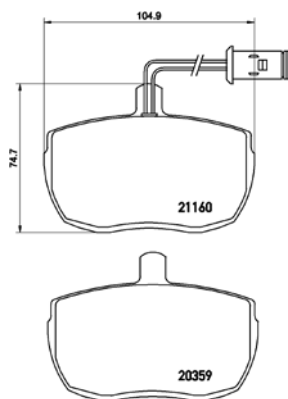

TX0323

TMD Number: 2116002