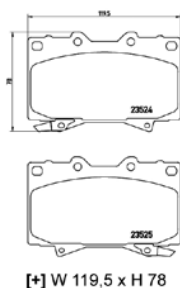

TMD Number: 2351801

Model & Derivative	Year	Position
--------------------	------	----------

hYuNDai		
Galloper I	91-98	Front
Galloper II	98on	Front

MiTsuBishi		
Galloper	99 on	Front

TX0582

TMD Number: 2352402