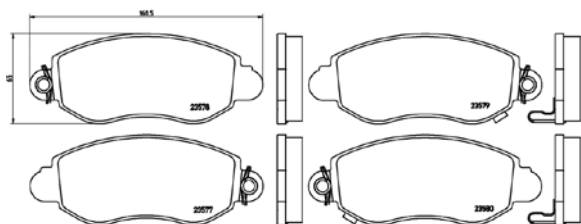

TX0595

TMD Number:	2357501	Model & Derivative	Year	Position
		ciTroeN		
		C8	02 on	Front
		FiaT		
		Ulysse	02 on	Front
		Peugeot		
		607	00 on	Front
		807	02 on	Front

TMD Number: 2357701

[+] W 168,5 x H 65