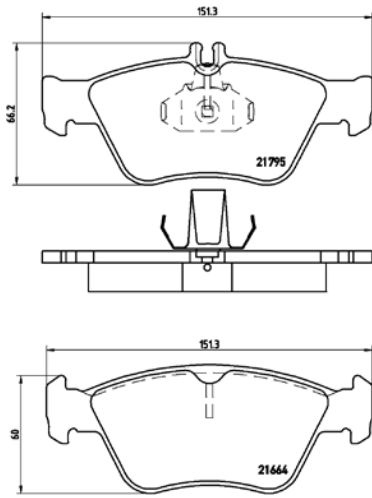

tX0087

TMD Number: 2166404

Model & Derivative | **Year** | **Position**

MerCeDes-BeNz		
C-Class S202 Series Estate C240 T	97-01	Front
C-Class S202 Series Estate C250 TurboD	96-01	Front
C-Class S202 Series Estate C280 T	97-01	Front
C-Class W202 Series C200 Kompressor	96-00	Front
C-Class W202 Series C230 Kompressor Sport	96-00	Front
C-Class W202 Series C240	98-00	Front
C-Class W202 Series C250 TD	96-00	Front
C-Class W202 Series C280	94-97	Front
C-Class W202 Series C280	97-00	Front
CLK-Class A208 Series CLK200	97-02	Front
CLK-Class A208 Series CLK200 Kompressor	97-02	Front
CLK-Class A208 Series Convertible CLK200	97-02	Front
CLK-Class C208 Series CLK200	97-02	Front
CLK-Class C208 Series CLK200 Kompressor	97-02	Front
CLK-Class C208 Series Coupe CLK200	97-02	Front
CLK-Class C208 Series Coupe CLK200 Kompressor	97-02	Front
CLK-Class C208 Series Coupe CLK230 Kompressor	97-02	Front
CLK-Class C208 Series Coupe CLK430	00 on	Front