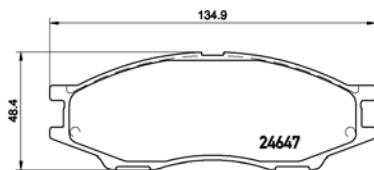

tX0017

TMD Number: 2464701

Model & Derivative **Year** **Position**

NissaN		
Almera 160 (All Models)	01 on	Front
Almera 180 Luxury	01 on	Front

tX0018

PArts LISTING

Brake Pads

TMD Number:	2016801	Model & Derivative	Year	Position
	auDi			
	200 1.8 Turbo	98-99	Front	
	200 2.2 Turbo	88-90	Front	
	200 2.4	98-99	Front	
	200 2.6	95-99	Front	
	seaT			
	Cordoba 1.8i 16V	93-96	Front	
	Cordoba 2.0i	93-99	Front	
	Ibiza 1.8 16V	93-96	Front	
	Ibiza 2.0i	93-99	Front	
	Toledo I 1.8 16V	91-99	Front	
	Toledo I 1.8 GT	91-92	Front	
	Toledo I 1.9TDi	95-99	Front	
	Toledo I 2.0	91-99	Front	
	VoIKsWaGeN			
	Corrado 1.8 16V	89-92	Front	
	Corrado 2.0i	93-95	Front	
	Corrado 2.0i 16V	91-95	Front	
	Golf II 1.8 GTi 16V	86-91	Front	
	Golf III 1.6	95-97	Front	
	Golf III 1.6 Cabriolet	94-98	Front	
	Golf III 1.8 Cabriolet	93-98	Front	
	Golf III 1.9 TDi	96-97	Front	
	Golf III 1.9 TDi Cabriolet	95-98	Front	
	Golf III 2.0	91-97	Front	
	Golf III 2.0 Cabriolet	93-98	Front	
Golf IV 1.8	98-02	Front		
Jetta II 1.8 16V	86-91	Front		
Passat 1.6	94-96	Front		
Passat 1.8	88-93	Front		
Passat 2.0	88-96	Front		
Passat 2.2	85-88	Front		