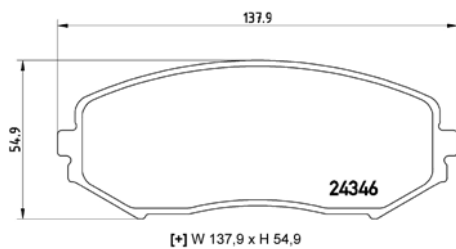

TX0792

TMD Number: 2434601

Model & Derivative	Year	Position
suzuKi		
Grand Vitara	05 on	Front