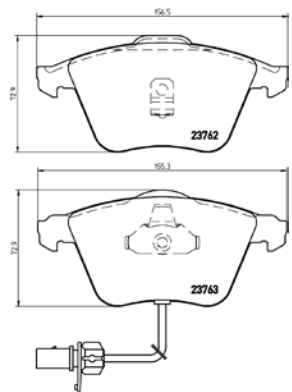

Model & Derivative

Year

Position

auDi

A6 2.5 TDi

97-05

Front

A6 3.0 Quattro

01-05

Front

A6 3.0 V6

01-05

Front

A6 Allroad 2.5 TDi Quattro

00-05

Front

A6 Allroad 2.7 T Quattro

00-05

Front

A6 Avant 2.7 T Quattro

97-05

Front

A6 Avant 3.0 Quattro

01-05

Front