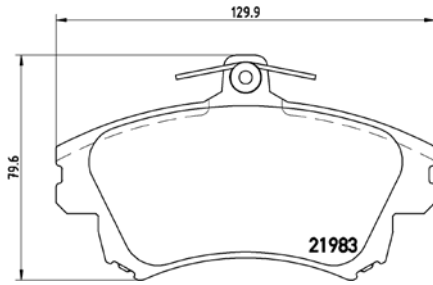

tX0088

TMD Number:	2153901	Model & Derivative	Year	Position
		MazDa		
		Astina 180 SE	95-99	Front
		Etude 160	95-99	Front
		Etude 180	95-99	Front

TMD Number: 2198302

Model & Derivative	Year	Position
--------------------	------	----------