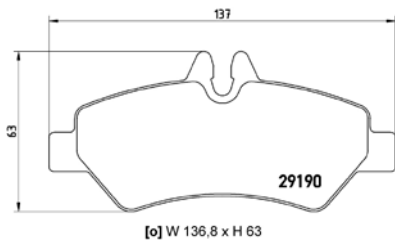

Model & Derivative	Year	Position
MerCeDeS-beNz		
Sprinter (906)	06 on	Rear

TX0930

TMD Number: 2919202