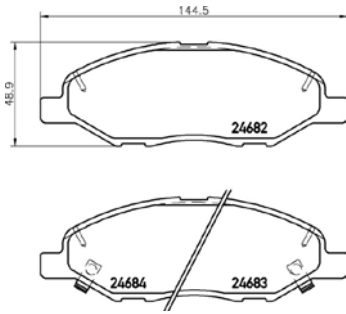

TX1082

PARTS LiSTing

Brake Pads

TMD Number: 2468201

Model & Derivative	Year	Position
NiSSaN		
Grand Livina 1.6 Acenta Manual	07 on	Front
Livina 1.6 Acenta Manual	07 on	Front
Livina 1.6 Visia Manual	07 on	Front
Livina X-Gear 1.6 Acenta	07 on	Front
Livina X-Gear 1.6 Visia	07 on	Front
Tiida 1.6 (All Models)	06 on	Front
Tiida 1.8 (All Models)	06 on	Front

TX1083

TMD Number: 2514901