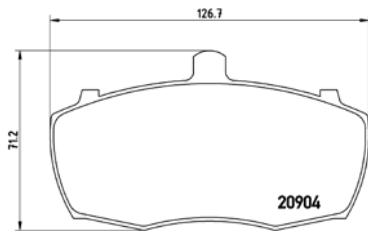

TX0215

TMD Number: 2090401