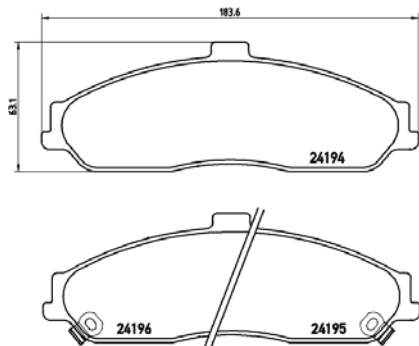

TX1093

PARTS LiSTing

Brake Pads

TMD Number: 2375101

Model & Derivative | **Year** | **Position**

auDi		
A6	97-05	Front
A6 Avant	97-05	Front

TX1094

TMD Number: 2419401