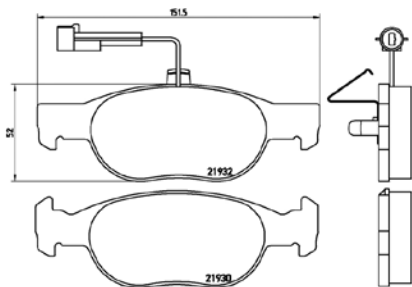

[+] W 151,3 x H 52

Model & Derivative	Year	Position
FiaT		
Brava	95-02	Front
Bravo I	95-01	Front
Marea	96on	Front
voLvo		
Lancia Delta II	93-99	Front

TX0450

TMD Number: 2193201

[+] W 151,3 x H 52

Model & Derivative	Year	Position
aLFa RoMeo		
145	94-01	Front
146	94-01	Front