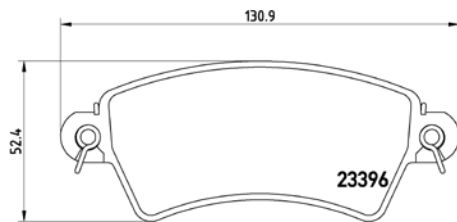

TX0186

TMD Number: 2339602