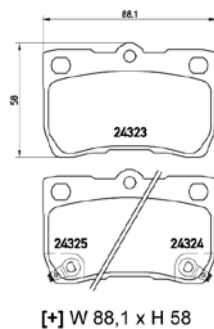

TX1071

TMD Number: 2432301

Model & Derivative	Year	Position

lexuS		
GS 300 (All Models)	06-11	Rear
GS 450 H	06-11	Rear
IS 250 (All Models)	05 on	Rear
IS 250 C	10 on	Rear
LS 430	00 on	Rear