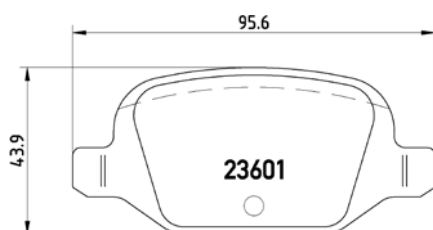

TX0608

TMD Number: 2360102