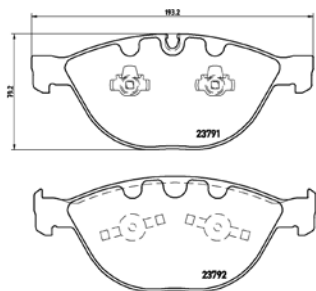

Model & Derivative

Year | **Position**

ToYoTa		
Avensis 2.0	06-08	Front
Avensis 2.0 D-4D	06-08	Front
Avensis 2.2 D-4D	06-08	Front
Avensis 2.4	06-08	Front
Verso (All Models)	05-08	Front

TX0651

TMD Number: 2379101