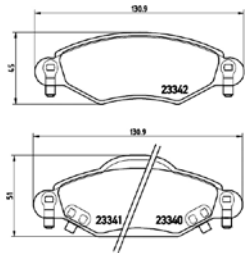

TX0541

TMD Number:	2333901	Model & Derivative	Year	Position
		JeeP		
		Cherokee	84 on	Rear
		Grand Cherokee II	98 on	Rear

TMD Number: 2334001

[+] W 130,9 x H 45/51

Model & Derivative	Year	Position
--------------------	------	----------