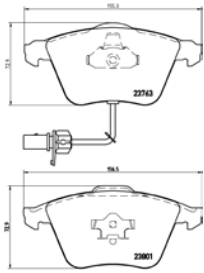

TX0649

PARTS LiSTing

Brake Pads

TMD Number: 2376302