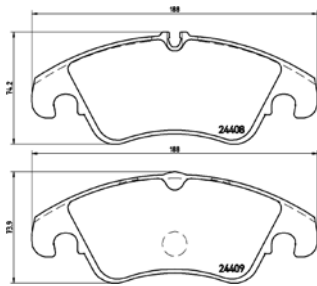

Model & Derivative	Year	Position
MerCeDeS-beNz CoMM.		
Sprinter 901BM	96 on	Rear
VolkSwageN CoMM.		
LT28-35Series 2.5TDi	01-06	Rear
LT28-35Series 2.8TDi	99-06	Rear
LT28-46Series 2.5TDi	99-06	Rear
LT28-46Series 2.8TDi	99-06	Rear

TX0876

TMD Number: 2474301

Model & Derivative	Year	Position
auDi		
A4 1.8 TFSi	07 on	Front

TX0877

TMD Number: 247430