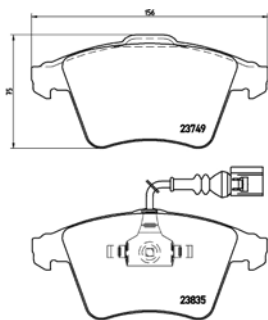

TX0646

TMD Number: 2374901

[+] W 156 x H 75/73,2

(all models above pads have wi)

Model & Derivative

Year Position

Volkswagen

Kombi T5 1.9 TDi Beach	06 on	Front
Kombi T5 Crew Bus 2.0 TDi LWB 75kW	09 on	Front
Kombi T5 Crew Bus 2.0 TDi SWB 75kW	09 on	Front