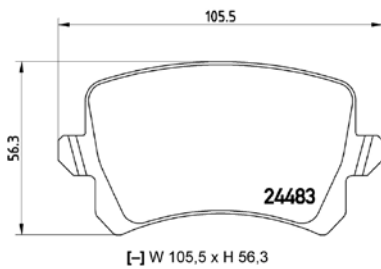

Model & Derivative | **Year** | **Position**

auDi		
A3 Cabrio 1.2 TFSi	10 on	Rear
A3 Cabrio 1.8 TFSi	08 on	Rear
A3 Cabrio 2.0 TDi	08 on	Rear
A3 Cabrio 2.0 TFSi	08 on	Rear
A3 Mk II 1.6 TDi	11 on	Rear
A3 Mk II 1.8 TFSi	09 on	Rear
A3 Mk II 1.9 TDi	03 on	Rear
A3 Mk II 2.0 FSi	03-08	Rear
A3 Mk II 2.0 TDi	03-08	Rear
A3 Mk II 2.0 TDi Quattro	03 on	Rear
A3 Mk II 2.0 TFSi	05-08	Rear
A3 Mk II 3.2 Quattro	03-08	Rear
A3 RS3 Sportback 2.5 TFSi	11 on	Rear
A3 Sportback 1.4 TFSi	09/07 on	Rear
A3 Sportback 1.6 TDi	11 on	Rear
A3 Sportback 1.8 TFSi	11/06 on	Rear
A3 Sportback 1.9 TDi	09/04 on	Rear
A3 Sportback 2.0 FSi	04 on	Rear
A3 Sportback 2.0 TDi	05-08	Rear
A3 Sportback 2.0 TDi Quattro	06 on	Rear
A3 Sportback 2.0 TFSi	04-08	Rear
A3 Sportback 2.0 TFSi Quattro	04 on	Rear
A3 Sportback 3.2 Quattro	09/04 on	Rear
A4 1.8 T Quattro	00-04	Rear
A4 1.8 T Quattro	04-08	Rear
A4 1.8 Turbo	02-08	Rear
A4 1.9 TDi	00-04	Rear
A4 1.9 TDi	04-08	Rear
A4 1.9 TDi Quattro	01-04	Rear
A4 2.0 FSi	02-04	Rear
A4 2.0 TDi	04-07	Rear
A4 2.0 TDi Quattro	06-08	Rear
A4 2.0 TFSi	04-08	Rear
A4 2.0 TFSi Quattro	04-08	Rear