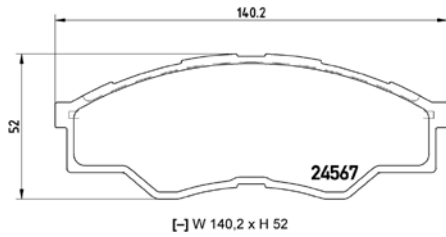

TMD Number: 2456701