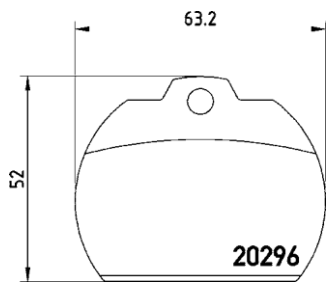

TX0234

TMD Number: 2029602