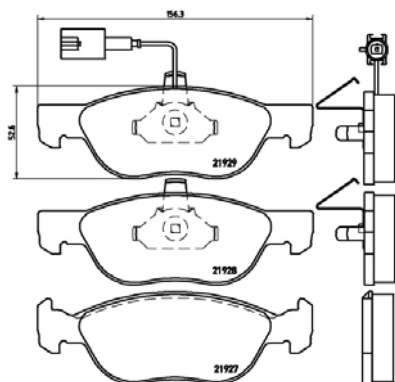

TX0447

TMD Number: 2192701

[+] W 156,3 x H 52,6

Model & Derivative	Year	Position

aLFa RoMeo		
1461.616VTS	96-01	Front
1461.816VTS	96-01	Front
146 2.0 Ti Twinspark	96-99	Front
Spider 2.0 TS	96-03	Front

FiaT		
Punto 1.3 JTD	03-09	Front
Punto 1.4 GT Turbo	94-99	Front
Punto 1.9 JTD	00 on	Front