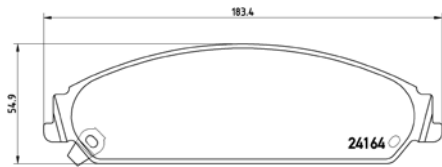

Model & Derivative	Year	Position
cHrYsler		
300C5.7SRT-8	04 on	Front
300CSRT-86.1	05 on	Front
300 C V6 3.5	04 on	Front

TX0754

TMD Number: 2416601