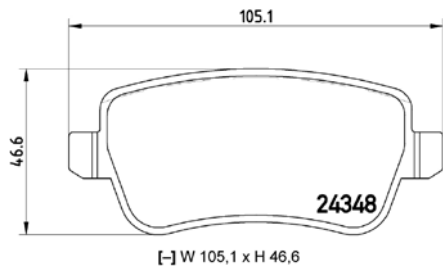

TX0794

TMD Number: 2434801

Model & Derivative   **Year**   **Position**

FiaT		
Croma 1.8 16V	05 on	Rear
Croma 1.9 D Multi-Jet	05 on	Rear
Croma 2.2 16V	05 on	Rear
Croma 2.4 D Multi-Jet	05 on	Rear

TX0795

TMD Number: 2434901