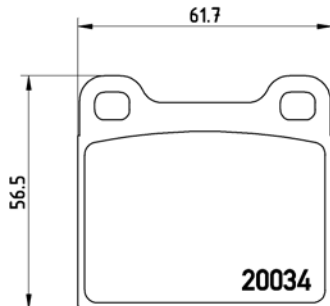

Model & Derivative | **Year** | **Position**

alFa roMeo		
Alfa GT Junior 1.3	69-77	Front
Alfa GT Junior 1.6	69-77	Front
Alfa GTV 2000	80 on	Front
Alfetta	72-85	Front
Giulietta 1.8	79-85	Front
Giulietta 2.0	79-85	Front
Giulia 1.3	67-77	Front
Giulia 1.6	67-77	Front
auDi		
100	70-75	Front
90 All Models	68-74	Front
BMW		
1800SA	68-76	Front
1804	68-76	Front
2000 SA	68-76	Front
2004	68-76	Front
ForD		
Taunas 17M, 20M	62-70	Front