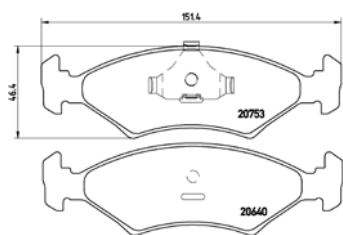

TMD Number: 2075303

Model & Derivative	Year	Position

oPel		
Corsa 130i (All Models)	96-00	Front
Corsa 140i (All Models)	00-03	Front
Corsa 160i (All Models)	98-03	Front
Kadett 140	93-95	Front
Kadett 160	93-95	Front
oPel CoMM.		
Corsa 1.3 Pronto Panel Van	97-01	Front
Corsa 1.3i Utility	96-03	Front
Corsa 1.4i Utility	00-03	Front
Corsa 1.6i Utility	96-03	Front
Corsa 1.7D	98-03	Front