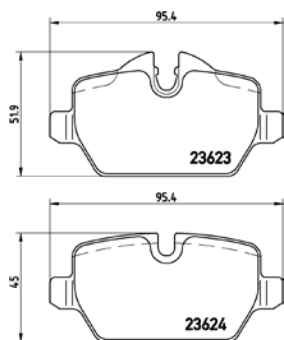

TX0615

TMD Number: 2362303