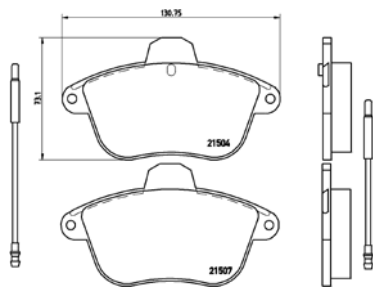

TX0380

TMD Number: 2150401

Model & Derivative	Year	Position

ciTRoen		
XM	89-00	Front