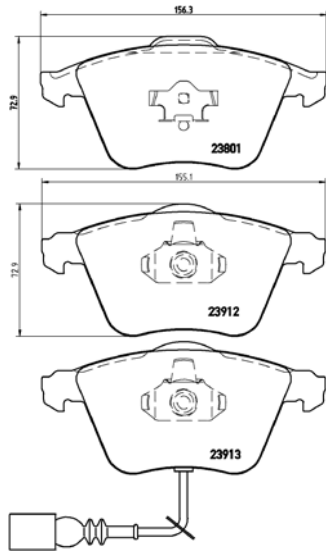

TMD Number: 2380101