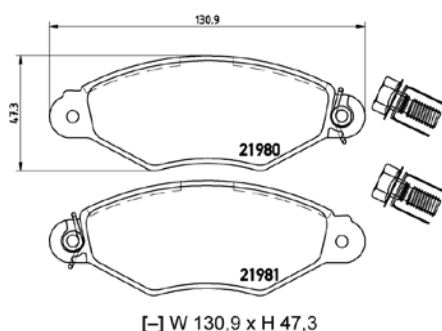

TX0458

TMD Number: 2198004