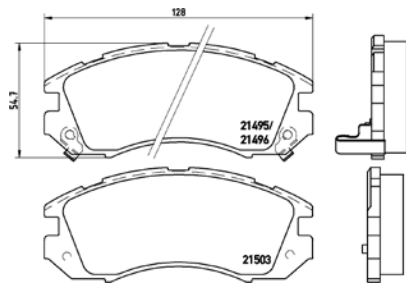

TX0378

TMD Number: 2149501