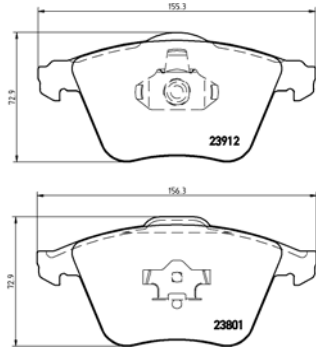

TMD Number: 2391201

Model & Derivative	Year	Position
VoIvo		
V50 1.8	04 on	Front
V50 2.0 D	04 on	Front
V50 2.0i	06 on	Front
V50 2.4i	04-07	Front
V50 D4	10 on	Front
V50 T5	04-09	Front
V50 T5 Geartronic	10 on	Front
V60 2.4 D5	10 on	Front
V60 D3	10 on	Front
V60 D5	10 on	Front
V60 T3	10 on	Front
V60 T4	10 on	Front
V60 T5	10 on	Front
V60 T6	10 on	Front
XC70 2.4 D5	02 on	Front
XC70 2.4T	00-02	Front
XC70.2.5T	02 on	Front
XC70 3.2	07 on	Front
XC70 3.2 AWD Geartronic	10 on	Front
XC70 D5 Geartronic	10 on	Front
XC90 2.5 T	02-06	Front
XC90 3.2 V6	06 on	Front
XC90 D 5	02 on	Front
XC90 T 6	02 on	Front
XC90 V8 Executive	05 on	Front