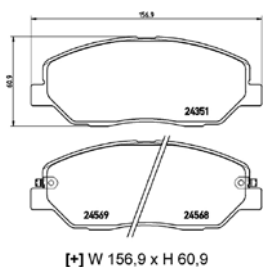

TMD Number: 2435101

Model & Derivative	Year	Position

HYuNDai		
Santa Fe 2.2 CRDi 4X2	06 on	Front
Hyundai Santa Fe 2.2 CRDi 4X4	06 on	Front
Hyundai Sante Fe 2.2 CRDi 4X2	06 on	Front
Hyundai Sante Fe 2.7 V6 GLS	06 on	Front
Hyundai Sante Fe 2.7 V6 GLS 4X4	06 on	Front
Kia		
Sorento 2.2 CRDi	09 on	Front
Sorento 2.2 CRDi 4X4	09 on	Front
Sorento 2.4i	09 on	Front