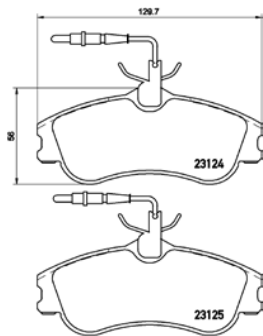

TMD Number: 2312401