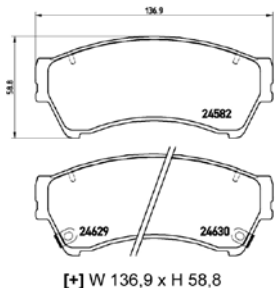

TMD Number: 2458202

[+] W 136,9 x H 58,8

Model & Derivative	Year	Position

MazDa		
6	02 on	Front

TX0850

TMD Number: 2458301