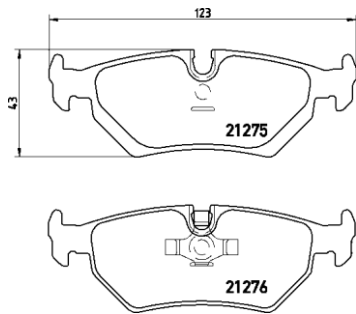

TMD Number: 2127501

Model & Derivative	Year	Position
aSToN MaRTiN		
DB7	94-99	Rear
ciTRoeN		
Citroen	96-02	Rear
FiaT		
Ulysse	95-02	Rear
PeugeoT		
806	95-02	Rear

TX0338

TMD Number: 2127801