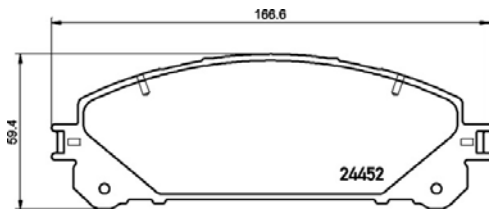

TMD Number: 2445201

Model & Derivative	Year	Position
lexuS		
RX	08 on	Front
ToYoTa		
Rav4	08 on	Front