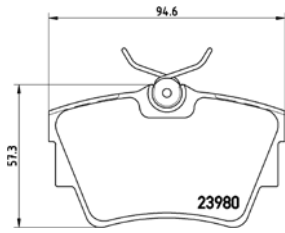

TX0696

PARTS LiSTing

Brake Pads

TMD Number: 2398001