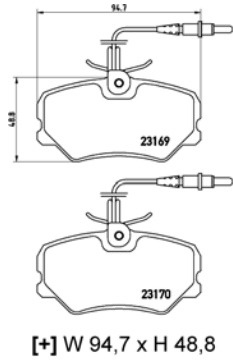

TMD Number: 2316901

Model & Derivative	Year	Position
Peugeot		
306 Series 2.0 XT	99-01	Front
405 Series I 1.6	87-92	Front
405 Series I 1.8 Turbo Diesel	88-92	Front
405 Series I 1.9 Injection	87-92	Front
405 Series II 1.6GR	95-96	Front
405 Series II 1.8GR	95-97	Front
405 Series II 1.9 D	92-95	Front
405 Series II 1.9TD	92-95	Front
405 Series II 2.0Sri	95-97	Front

TX0495

TMD Number: 231720