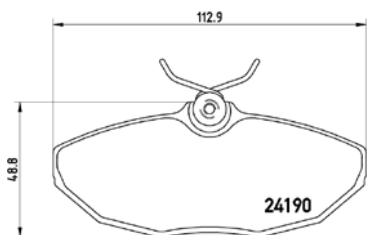

TX0757

TMD Number: 2419001

[-] W 112,9 x H 48,8

Model & Derivative | **Year** | **Position**

Jaguar		
S-Type	99 on	Rear
XJ	03 on	Rear