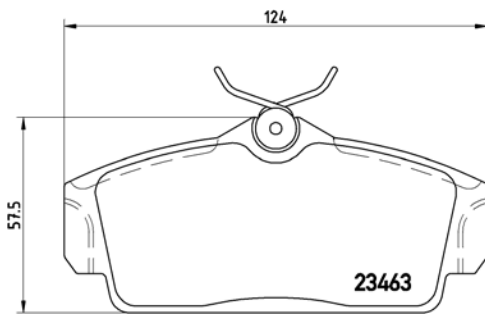

TMD Number: 2340702

Model & Derivative	Year	Position
CiTroeN		
C2Series 1.4 HDi	02 on	Front
C2Series 1.4 VTR	02 on	Front
C3Series 1.4 Attraction	10 on	Front
C3Series 1.4 HDi	03-09	Front
C3Series 1.4i	02-09	Front

tX0077

TMD Number: 2346302

Model & Derivative	Year	Position
NissaN		
200 Elegance	01 on	Front
200 Lux	01 on	Front
Almera 1.8 5-Door	01 on	Front
Almera 1.8 Elegance	01 on	Front
Primera 200 GSi	97 on	Front
Primera 200 Si	97-03	Front
Primera 200 STi	97 on	Front

tX0078

TMD Number: 2137301

Model & Derivative	Year	Position
MiTsuBishi		
Mitsubishi Pajero 2.6 4X4	89-91	Front
MiTsuBishi CoMM.		
Colt Bakkie 1600 (All Models)	94-97	Front
Colt Bakkie 2000 (All Models)	94-97	Front
Colt Bakkie 2500 D 4X4	97-98	Front
Colt Bakkie 2500 DLWB	95-98	Front
Colt Bakkie 2600 LWB Hi-Line	95-97	Front
Colt Bakkie 3.0 V6 Double Cab 4X4	95-01	Front
Colt Bakkie 3000 V6 Rodeo Double Cab 4X4	94-97	Front