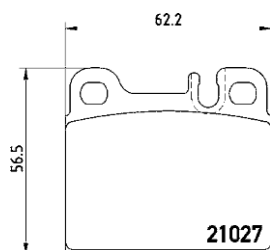

TX0302

TMD Number: 2102702