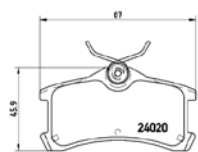

TX0702

TMD Number: 2401001

Model & Derivative	Year	Position
--------------------	------	----------

auDi		
Q7	06 on	Rear
PorscHe		
Cayenne	02 on	Rear

TX0703

TMD Number: 2401301

[–] W 87 x H 45,9/50

Model & Derivative	Year	Position
--------------------	------	----------