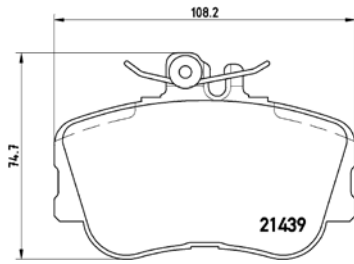

tX0068

TMD Number:	2089502	Model & Derivative	Year	Position
		hoNDa		
		Ballade 130	84-89	Front

tX0069

PArts ListING

Brake Pads

TMD Number: 2143905

Model & Derivative	Year	Position
--------------------	------	----------