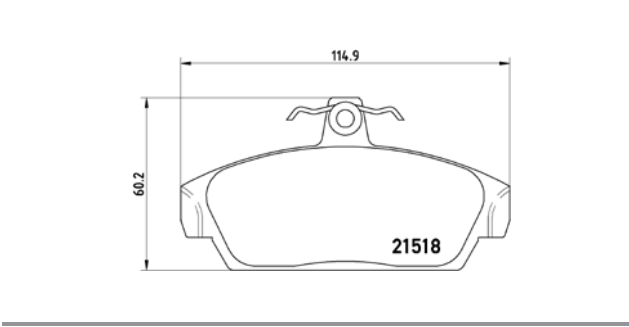

Model & Derivative	Year	Position
Mg		
TF 120	02 on	Front
TF 135	02 on	Front
TF 160	02 on	Front
TF 1.8i VVC	95-02	Front