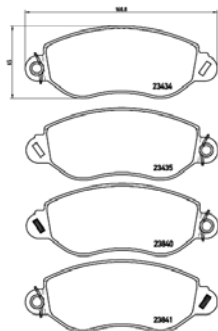

TX0560

TMD Number: 2343401