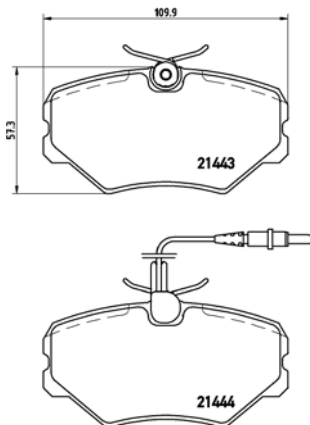

TX0362

TMD Number: 2144301