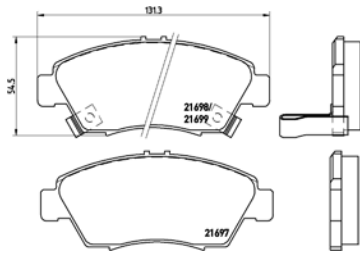

TMD Number: 216970

Model & Derivative	Year	Position
--------------------	------	----------

hoNDa		
Ballade 150	92-96	Front
Ballade 160i	92-96	Front
Civic 1.4i	95-01	Front
Civic 1.5i	91-95	Front
Civic 1.6 16V V-Tec	91-95	Front
Jazz 1.3 Comfort	08on	Front
Jazz 1.4 DSi	02-08	Front
Jazz 1.4i	08on	Front
Jazz 1.5 EX	08on	Front
Jazz 1.5 EXS	08on	Front
Jazz 1.5 V-Tec	02-08	Front