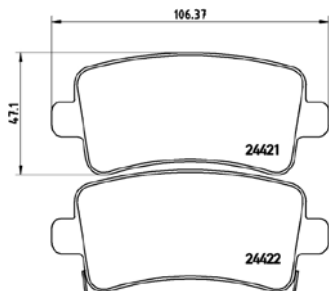

TX0804

TMD Number: 2442101

Model & Derivative	Year	Position
oPel		
Insignia	08 on	Front