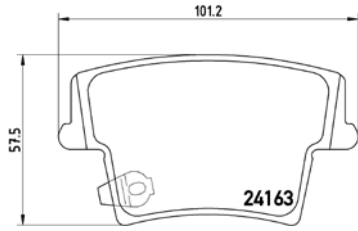

TX0752

PARTS LiSTing

Brake Pads

TMD Number: 2416301

Model & Derivative	Year	Position
cHrYsler		
300C	04 on	Rear
300C Touring	04 on	Rear
DoDge		
Charger	05 on	Rear
laNcia		
Thema	11 on	Rear

TX0753

TMD Number: 2416401