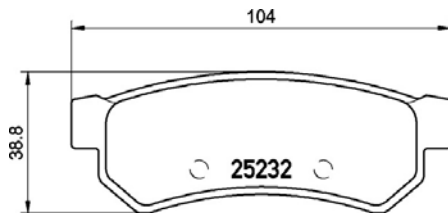

TMD Number: 2523201

Model & Derivative	Year	Position
CHeVroLeT		
Optra		Rear

TX1086

TMD Number: 2383281