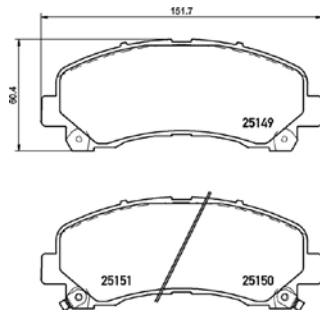

Model & Derivative	Year	Position
HoNDa		
Accord 2.0 Elegance	09 on	Front
Accord 2.2i D-Tec	09 on	Front
Accord 2.2i D-Tec Tourer	09 on	Front
Accord 2.2i D-Tec Tourer Executive	09 on	Front
Accord 2.4i Executive	09 on	Front
Accord 2.4i Tourer	09 on	Front
iSuzu		
250 D-Teq Fleetside 4X4 15" Wheel	09 on	Front
300 D-Teq LE 4X2 15" Wheel	09 on	Front
iSuzu CoMM.		
KB/KBS Series 200 Fleetside 4X2 15" Wheel	09 on	Front
KB/KBS Series 240 Fleetside 4X4 15" Wheel	09 on	Front
KB/KBS Series 240 LE 4X2 15" Wheel	09 on	Front
KB/KBS Series 250 Fleetside 4X2 15" Wheel	09 on	Front