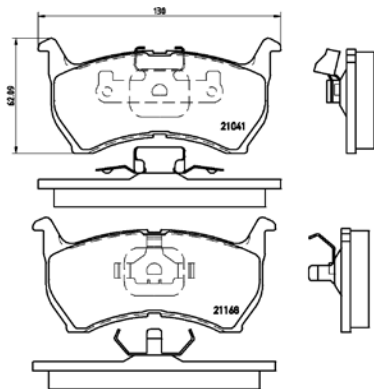

Model & Derivative	Year	Position
MAzDA		
626 1.6	83-86	Front
626 1.8	89-92	Front
626 2.0	83-86	Front
626 2.0 EGi	87-89	Front
626 2.0SL	89-92	Front
626 2.0SLi	89-92	Front