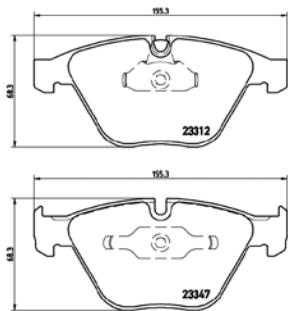

3 Series E90 320D Facelift	09-11	Front
3 Series E90 325D	06-11	Front
3 Series E90 325i	06-08	Front
3 Series E90 330D	06-08	Front
3 Series E90 330D Facelift	09-11	Front
3 Series E90 330i	06-08	Front
3 Series E90 335D	06-11	Front
3 Series E90 335i	06-08	Front
3 Series E90 335i Facelift	09-11	Front
3 Series E90 M3 Coupe	07-11	Front
3 Series E91 318i Touring	06-11	Front
3 Series E91 320i Touring	06-08	Front
3 Series E91 320i Touring	09-11	Front
3 Series E91 325i Touring	06-08	Front
3 Series E91 325i Touring	09-11	Front
3 Series E91 335i Touring	06-11	Front
3 Series E92 325i Coupe	06-08	Front
3 Series E92 325i Coupe	09-11	Front
3 Series E92 330i Coupe	06-11	Front
3 Series E92 335i Coupe	06-11	Front
3 Series E92 M3 4.0	07-11	Front
3 Series E93 320i Convertible	07-11	Front
3 Series E93 325i Convertible	07-11	Front
3SeriesE93330i Convertible	07-11	Front
3SeriesE93335i Convertible	07-11	Front
3Series E93M3 Convertible	07-11	Front
5 Series 520D E60	05-07	Front
5 Series 520D E60	07on	Front
5 Series 520i E60	03on	Front
5 Series 523i E60	05-07	Front
5 Series 523i E60	07on	Front
5 Series 525 Xi E60	05on	Front
5 Series 525D E60	04on	Front
5 Series 525i E60	04-07	Front
5 Series 525i E60	07on	Front
5 Series 525i E61 Touring	04 on	Front
5 Series 530 Xi E60	05 on	Front
5 Series 530D E60	04-07	Front
5 Series 530D E60	07 on	Front
5 Series 530i E60	04-07	Front
5 Series 530i E60	07 on	Front
5 Series 545i E60	04 on	Front
6 Series 645 Ci E63	04 on	Front
7 Series 730 Ld E65 & E66 Series	05-08	Front
7 Series 730D E65 & E66 Series	02-08	Front
7 Series 735 Li E65 & E66 Series	02-08	Front
7 Series 735i E65 & E66 Series	02-08	Front
7 Series 740 Li E65 & E66 Series	05-08	Front
7 Series 740i E65 & E66 Series	05-08	Front
7 Series 745 Li E65 & E66 Series	01-08	Front
7 Series 745i E65 & E66 Series	01-08	Front
X1 Series E84 S-Drive 18D	10 on	Front
X1 Series E84 S-Drive 18i	10 on	Front
X1 Series E84 S-Drive 20D	10 on	Front
X1 Series E84 X-Drive 18D	10 on	Front
X1 Series E84 X-Drive 28i	10 on	Front
Z4 Series E89 S-Drive 35i	09 on	Front
Z4 Series E89 S-Drive 35iS	10 on	Front

[o] W 155,3/155,3 x H 68,3/68,3