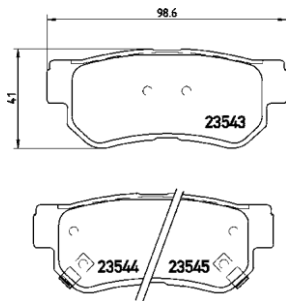

Model & Derivative | **Year** | **Position**

hYuNDai		
Allegro 2.0	98-03	Rear
Azera 3.3 V6	07 on	Rear
Elantra 1.6 GLS	05-10	Rear
Elantra 2.0 CRDi	01-10	Rear
Elantra 2.0 GLS	05-10	Rear
Getz 1.4 GL HS with ABS	02 on	Rear
Getz 1.5 CRDi HS with ABS	03 on	Rear
Getz 1.6 GL Automatic with ABS	04 on	Rear
Getz 1.6 GL HS with ABS	04 on	Rear
Santa Fe 2.4 4X2	01-06	Rear
Santa Fe 2.7 V6 4X4	01-06	Rear
Sonata 2.0 16V	96-01	Rear
Sonata 2.0 GLS	01-04	Rear
Sonata 2.0 VVTi GLS	05 on	Rear
Sonata 2.4	05-10	Rear
Sonata 2.4 16V	97-01	Rear
Sonata 2.7 GLS	01-04	Rear
Trajjet 2.0	00 on	Rear
Trajjet 2.0 CRDi	01-08	Rear
Trajjet 2.7 V6 GLS	00-08	Rear
Tucson 2.0 CRDi	04 on	Rear
Tucson 2.0 GLS	04 on	Rear
Tucson 2.7 V6	04 on	Rear
Vivante 2.5 V6	98-03	Rear
kia		
Sportage 2.0 4X2	05-10	Rear
Sportage 2.0 4X4	05-10	Rear
Sportage 2.0 CRDi 4X2	05-10	Rear
Sportage 2.0 CRDi 4X4	05-10	Rear
Sportage 2.7 Automatic 4X4	05-10	Rear