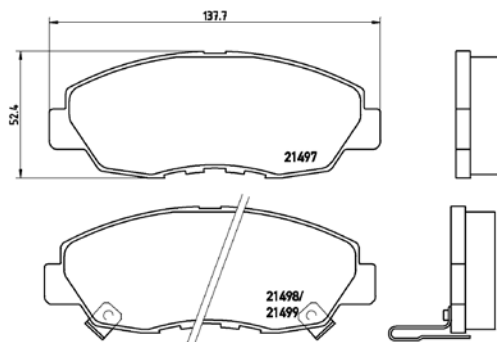

tX0072

TMD Number: 2149701

Model & Derivative	Year	Position
DaeWoo		
Cielo 150 GLX	96-98	Front
Cielo 150 GTX	96-98	Front
Espero 1.5 16V	95-99	Front
Espero 1.8	96-98	Front
Espero 2.0	96-98	Front
Lanos 1.6 (All Models)	98-00	Front
Lanos 1.6 ATE System	98-00	Front
Nubira 1.6SX	97-00	Front
Nubira 1.6SX Saloon	97-00	Front
Nubira 1.6SX Wagon	97-00	Front
Nubira 2.0CDX	97-00	Front
Nubira 2.0 CDX Saloon	97-00	Front
Daewoo Nubira 2.0 CDX Wagon	97-00	Front
Kia		
Clarus 2.0 GLX	98 on	Front
Clarus 2.0 GLX	98 on	Front