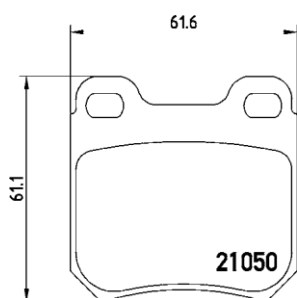

TX0305

TMD Number: 2105002