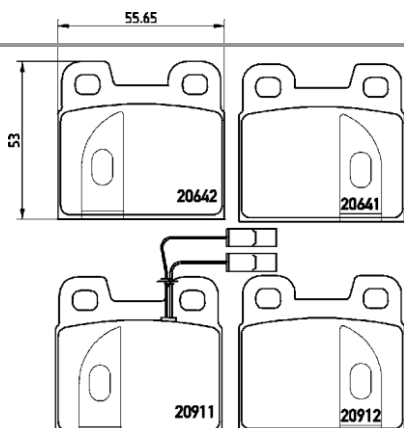

TX0284

TMD Number: 2091202