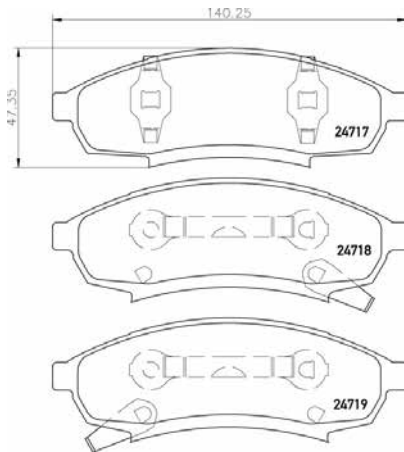

TMD Number: 2471701