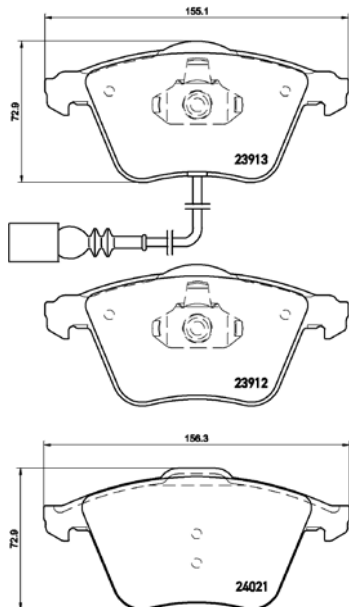

TX1095

TMD Number: 2391301

Model & Derivative	Year	Position
auDi		
A3	03-12	Front
A3 Sportback	04 on	Front
TT	06 on	Front
SeaT		
Leon	08 on	Front
VolkSwageN		
Golf VI	08 on	Front
Scirocco	08 on	Front