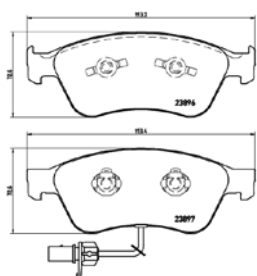

TX0666

TMD Number: 2389601

Model & Derivative

Year Position

auDi

A81	02-10	Front

VoIKswageN

Pheaton	02 on	Front