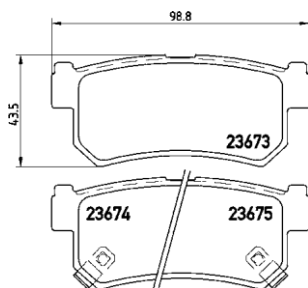

TX0626

TMD Number: 2367301