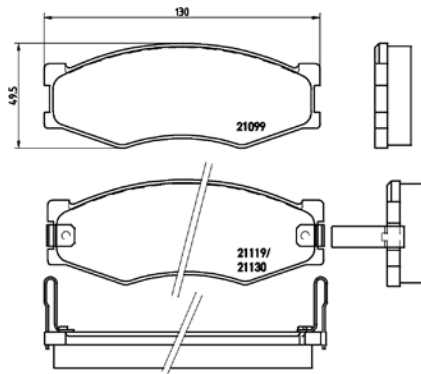

Model & Derivative	Year	Position
ForD CoMM.		
Courier 2.5 Turbo Diesel	97-00	Front
Courier 3.0 V6	86-90	Front
Ranger Pick-up	00-05	Front
isuzu CoMM.		
Frontier 280DT	98-03	Front
Frontier 320 V6	98-03	Front
KB 200 Fleetside	94-96	Front
KB 200 LWB	97-04	Front
KB 200 SWB	97-04	Front
KB 220	98-03	Front
KB 250DLWB	97-03	Front
KB 250DSWB	97-03	Front
KB 260 Double Cab 4X4	93-96	Front
KB 260 LWB	92-96	Front
KB 260 LWB 4X4	92-96	Front
KB 260 Petrol	97-00	Front
KB 260 SWB	92-96	Front
KB 280 DT 4X2	97-03	Front
KB 280 DT 4X4	97-03	Front
KB 280 DT 4X4 LE	93-96	Front
KB 280 DT Double Cab LE	93-96	Front
KB 280 DT LE	93-96	Front
KB 300 TDi 4X2	97-03	Front
KB 300 TDi 4X4	97-03	Front
KB 320 V6 Double Cab	98-04	Front
MazDa CoMM.		
B1800	97 on	Front
B2200 D	97 on	Front
B2500 D	97 on	Front
B2500 TD	86-96	Front
B3400	97-00	Front
Drifter 2.5 TD SLE	00-08	Front
Drifter 2.5 TD SLE 4X4	00-08	Front
Drifter 2.6i SLE	00-08	Front
Drifter 2.6i SLE 4X4	00-08	Front