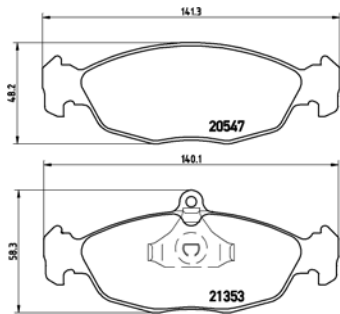

TMD Number: 2054701