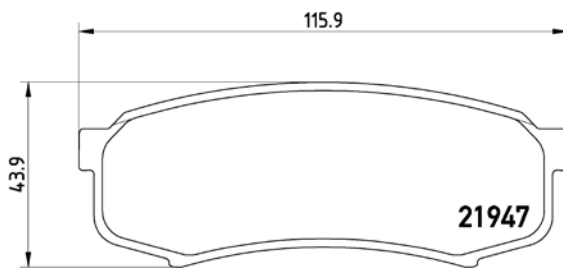

Model & Derivative

Year

Position

MiTsuBishi

Pajero 3.2 D-ID GLS	07 on	Rear
Pajero 3.2 D-ID GLX	07 on	Rear
Pajero 3.2 D-ID Sport	07 on	Rear
Pajero II 3.8 V6 GLS	07 on	Rear
Pajero IV 3.2 Di-D 2X4	07 on	Rear
Pajero IV 3.2 Di-D 4X4	07 on	Rear
Pajero IV 3.2 TD	09 on	Rear
Pajero IV 3.8 V6	07 on	Rear

ToYoTa

FJ Cruiser 4.0i 4X2	11 on	Rear
FJ Cruiser 4.0i 4X4	11 on	Rear
Landcruiser GX100 Diesel 4X2	98 on	Rear
Landcruiser GX100 Petrol 4.5	98 on	Rear
Landcruiser Prado 3.0 D-4D	00-02	Rear
Landcruiser Prado 3.0 D-4D	02-10	Rear
Landcruiser Prado 3.0 D-4D	10 on	Rear
Landcruiser Prado 3.0 TDi GX	97-03	Rear
Landcruiser Prado 3.0 TDi VX	97-03	Rear
Landcruiser Prado 4.0 V6 VVTi	10 on	Rear
Landcruiser Prado 4.0 V6 VX	03-10	Rear
Landcruiser Prado GX 3.4 V6	97-03	Rear
Landcruiser Prado VX 3.4 V6	97-03	Rear
Landcruiser Station Wagon (A & L) 4.2	93-98	Rear
Landcruiser VX 100 TDi 4.2	98 on	Rear
Landcruiser VX Station Wagon	97-98	Rear

ToYoTa

Landcruiser 4.2 TD	90 on	Rear
Landcruiser 4.5 D-4D	12 on	Rear
Landcruiser 4.6 V8	12 on	Rear
Landcruiser 4.7 V8	08 on	Rear
Landcruiser GX Diesel 4.2	97-06	Rear
Landcruiser VX Petrol	97-06	Rear
Landcruiser VX TDi	97-06	Rear