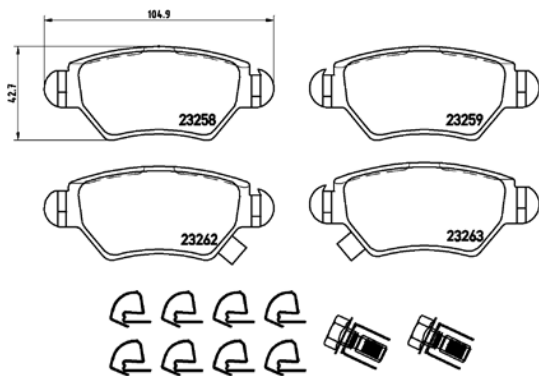

TX0135

TMD Number: 2325803

Model & Derivative	Year	Position

oPel		
Astra C Series 1.4	99-04	Rear
Astra C Series 1.6 CD	99-04	Rear
Astra C Series 1.6 CDe	99-04	Rear
Astra C Series 1.6 CS	99-04	Rear
Astra C Series 1.8 CD Caravan with ABS	01-04	Rear
Astra C Series 1.8 CDe	99-04	Rear
Astra C Series 1.8 CSE	99-04	Rear
Astra C Series 2.0 CDX with ABS	99-04	Rear
Astra C Series 2.0 CSX	99-04	Rear
Zafira 1.7 CDTi (All Models)	08-10	Rear
Zafira 2.2 (All Models)	05-10	Rear