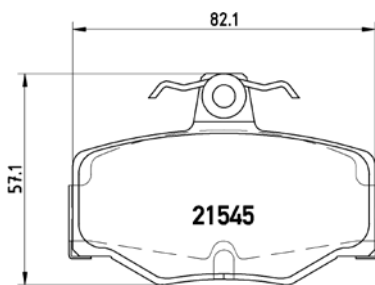

TX0134

TMD Number: 2154501

Model & Derivative	Year	Position

NissAN		
Almera 1.8 5-Door	01 on	Rear
Almera 1.8 Elegance	01 on	Rear
Primera 160 Si	97-03	Rear
Primera 200 Elegance	01 on	Rear
Primera 200 GSi	97 on	Rear
Primera 200 Lux	01 on	Rear
Primera 200 Si	97-03	Rear
Primera 200 STi	97 on	Rear