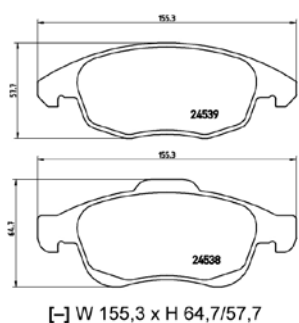

TX0834

TMD Number: 2453801

Model & Derivative | **Year** | **Position**

CiTroeN		
C4 Picasso 1.6 HDi	07-10	Front
C4 Picasso 1.8i 16V	07-10	Front
C5 2.0 HDi 120	10 on	Front
C5 3.0 V6	08 on	Front
C5 THP 155	10 on	Front
C6 2.2 HDi	05 on	Front
C6 2.7 HDi	05 on	Front
C6 3.0 V6	05 on	Front
Picasso 1.6 HDi	07 on	Front
Picasso 1.6i	08 on	Front
Picasso 1.8i	06 on	Front
CiTroeN CoMM.		
Berlingo Box 1.6	08 on	Front
Berlingo Box 1.6 HDi 90	08 on	Front