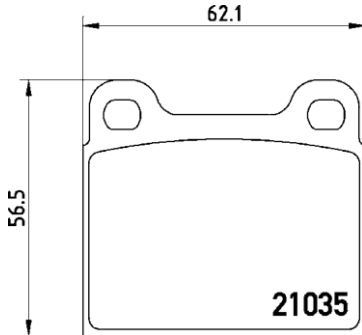

TMD Number: 210350

Model & Derivative	Year	Position
--------------------	------	----------

MerCeDes-BeNz

W123 Series 200	76-85	Rear
W123 Series 200 D	76-85	Rear
W123 Series 220 D	76-79	Rear
W123 Series 230	76-81	Rear
W123 Series 240 D	76-85	Rear
W123 Series 250	76-85	Rear
W123 Series 280	76-81	Rear
W123 Series 280 E	76-85	Rear
W123 Series 300 D	76-85	Rear
W123 Series 300 Turbo D	81-85	Rear