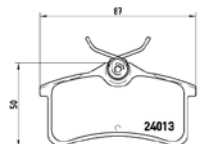

TX0702

TMD Number: 2401001

Model & Derivative	Year	Position
--------------------	------	----------

auDi		
Q7	06 on	Rear
PorscHe		
Cayenne	02 on	Rear

TX0703

TMD Number: 2401301

[–] W 87 x H 45,9/50

Model & Derivative	Year	Position
--------------------	------	----------