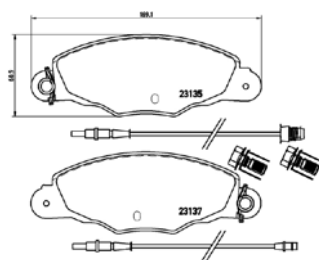

[+] W 169,1 x H 60,9

Model & Derivative	Year	Position
ciTRoeN		
Xantia X1	93-98	Front
Xantia X2	98-03	Front
XM	94-00	Front

TX0488

PARTS LiSTing

Brake Pads

TMD Number:	2313803	Model & Derivative	Year	Position
		MeRceDeS-beNz		
		A-Class W168 Series A 160 Classic	00-04	Rear