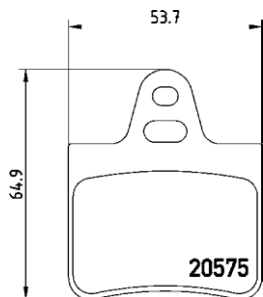

TX0254

TMD Number: 2057508