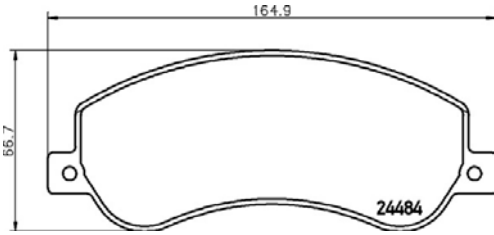

TMD Number: 2448404