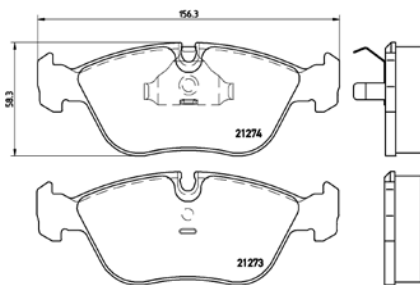

Model & Derivative	Year	Position
voLvo		
850 GLT Sedan	94 on	Front
850 GLT Sport Wagon	94 on	Front
850 GLT Turbo	94 on	Front
C70 Coupe 2.3 T5	97-05	Front
S70 2.0	97-00	Front
S70 2.3 Turbo	97-00	Front
S70 2.4	99-00	Front
S70 2.4 Turbo	97-00	Front
S70 2.5	97-00	Front
S70 2.5 TDi	97-00	Front
S80 (All Models)	97-00	Front
V70 2.0	97-00	Front
V70 2.0 Turbo	97-00	Front
V70 2.4	97-00	Front
V70 2.4 T	97-00	Front
V70 2.5	97-00	Front
V70 2.5 T	97-00	Front
V70 T 5 2.3	97-00	Front