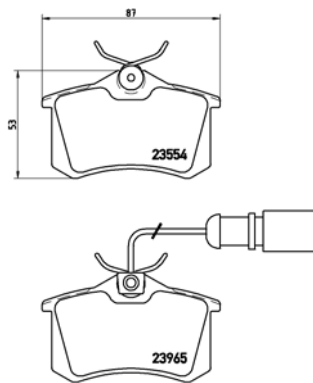

TX0592

TMD Number: 2355403