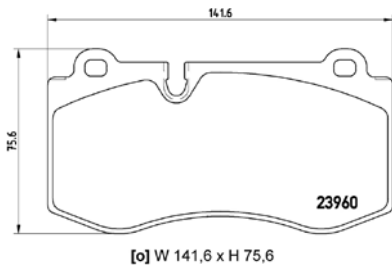

TX0690

TMD Number: 2396001

[o] W 141,6 x H 75,6

Model & Derivative	Year	Position
MerceDes-beNz		
CLS-Class C219 Series CLS500	04-10	Front
S-Class C216 Series Coupe CL500	06 on	Front
S-Class C216 Series Coupe CL600	06 on	Front
S-Class W221 Series S320 CDi	05 on	Front
S-Class W221 Series S350	05 on	Front
S-Class W221 Series S350 Blue Tech	11 on	Front
S-Class W221 Series S350 CGI	11 on	Front
S-Class W221 Series S500	05 on	Front
S-Class W221 Series S500 CGI	11 on	Front

TX0691

TMD Number: 2396101