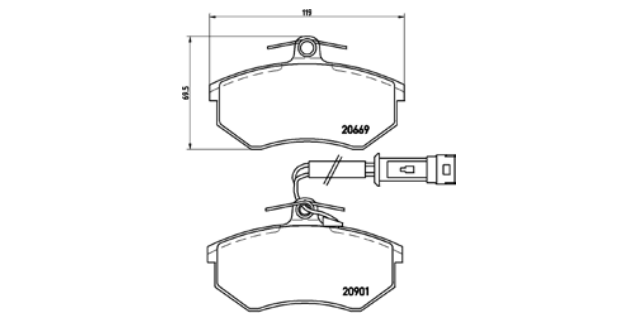

Model & Derivative | **Year** | **Position**

HoNDA		
Ballade 160i	87-89	Front
Ballade 160i 16V SOHC	89-92	Front
Ballade 160i DOHC	89-92	Front
Prelude 2.0i 16V	90-91	Front

TX0158

TMD Number: 206692

Model & Derivative | **Year** | **Position**