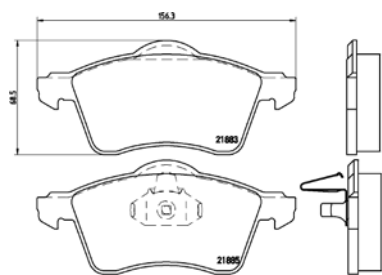

TX0435

TMD Number: 2188302