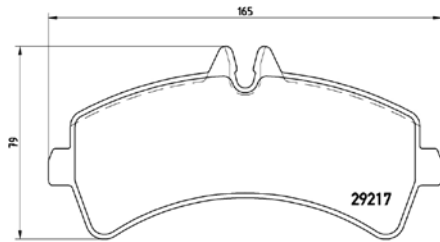

TMD Number: 2921702

[o] W 165 x H 79

Model & Derivative	Year	Position

MerCeDeS-beNz CoMM.		
Sprinter 509 CDi	06 on	Rear

TX0937

TMD Number: 2922901