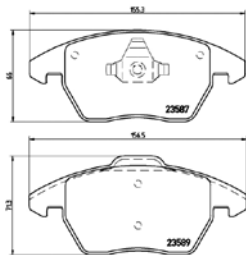

TMD Number: 2358704

[–] W 155,3/156,5 x H 66/71,3

(No wear indicator)

Model & Derivative	Year	Position
auDi		
A3 Sportback 1.4 TFSi	9/07 on	Front
A3 Sportback 1.6 TDi	11 on	Front
A3 Sportback 1.8 TFSi	11/06 on	Front
A3 Sportback 1.9 TDi	9/04 on	Front
A3 Sportback 2.0 FSi	04 on	Front
A3 Sportback 2.0 TDi	05-08	Front
A3 Sportback 2.0 TDi Quattro	05-08	Front
A3 Sportback 2.0 TFSi	04-08	Front
A3 Sportback 2.0 TFSi Quattro	04 on	Front
A3 Sportback 3.2 Quattro	9/04 on	Front
TT 1.8 TFSi Coupe	08 on	Front
TT 1.8 TFSi Roadster	08 on	Front
TT 2.0 TDi Coupe	08 on	Front
TT 2.0 TDi Roadster Quattro	08 on	Front
TT 2.0 TFSi Coupe	06 on	Front
TT 2.0 TFSi Coupe Quattro	08 on	Front
TT 2.0 TFSi Roadster	07-10	Front
TT 3.2 Coupe	06 on	Front
TT 3.2 V6 Roadster Quattro	06 on	Front
ciTroen		
C4 VTi Coupe	10 on	Front
C4 VTi Seduction	10 on	Front
C4 VTS Coupe	04-09	Front
Peugeot		
207 1.6 GTi	06 on	Front
207 GTi THP 128kW	10 on	Front
3008 1.6 THP Turbo	09 on	Front
3008 2.0 HDi	09 on	Front
307 2.0 XS	05-07	Front
307 2.0 XS HDi	01-04	Front
308 1.6 XT	07 on	Front
X-Line 2.0 CC	05 on	Front
seaT		
Altea 2.0 FSi	04-09	Front
Altea 2.0 TDi	04 on	Front
Altea 2.0 TFSi	06-09	Front
Ibiza 1.6	08 on	Front
Leon 2.0 FSi	05-08	Front
Leon 2.0 T FSi	05-08	Front
Leon 2.0 TDi	05 on	Front
VolkswageN		
Caddy MPV 1.6	04 on	Front
Caddy MPV 1.9 TDi	04 on	Front
Caddy MPV 1.9 TDi Maxi	08 on	Front
Caddy MPV 2.0 SDi	04-10	Front
Eos 1.4 TSi Cabrio	07 on	Front
Eos 2.0 FSi	07 on	Front
Eos 2.0 TFSi	07 on	Front
Golf V 1.6 Comfortline	04-08	Front
Golf V 1.6 Trendline	04-08	Front
Golf V 1.9 TDi Comfortline	04-08	Front
Golf V 2.0 Comfortline	04-08	Front
Golf V 2.0 FSi Sport	04-08	Front
Golf V 2.0 TDi Sport	04-08	Front
Golf V 2.0 Trendline	04-08	Front
Golf V GTi	04-08	Front
Golf V GTi DSG	04-08	Front
Golf V R32 4 Motion	04-08	Front
Golf VI 1.4 TSi Comfortline 90kW	09 on	Front
Golf VI 1.4 TSi Highline 118kW	09 on	Front
Golf VI 1.4 TSi Trendline 90kW	09 on	Front
Golf VI 1.6 TDi Comfortline 77kW	09 on	Front
Golf VI 1.6 TDi Comfortline DSG	09 on	Front
Golf VI 1.6 Trendline	09 on	Front