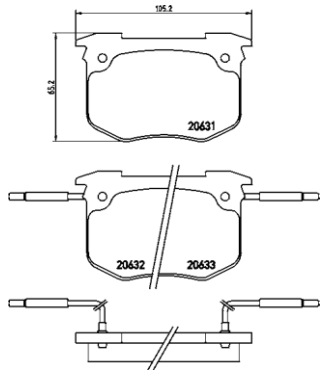

TMD Number: 2063101