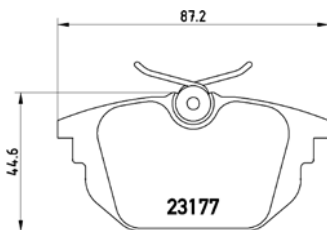

Model & Derivative	Year	Position
aLFa RoMeo		
145 2.0 Quadrifoglio	94-95	Rear
145 2.0 Quadrifoglio	96-01	Rear
1461.616VTS	96-01	Rear
1461.816VTS	96-01	Rear
146 2.0 Ti TwinSpark	96-01	Rear
155 1.9 TD	93-97	Rear
155 2.0 16V Turbo Q4	92-97	Rear
155 2.0 Twin Spark	96-99	Rear
1552.5TD	93-97	Rear
1552.5V6	93-96	Rear
1552.5V6	96-99	Rear
GTV3.0V624V	04 on	Rear
GTV 3.0 V624V	99-04	Rear
Spider2.0JTS	03-05	Rear
Spider2.0JTS	03-05	Rear
Spider3.2V6	02-04	Rear
FiaT		
Coupe 2.0 16V	93-96	Rear
Coupe 2.0 16V Turbo	93-96	Rear
Coupe 2.0 20V	96-00	Rear
Coupe 2.0 20V Turbo	96-00	Rear
Marea 2.0 155 20V	96-01	Rear
Marea 2.0 155 20V	99-01	Rear
Punto 1.4 GT Turbo	94-99	Rear
Tipo 1.6	88-91	Rear
Tipo 1.6i	92-95	Rear
Uno Turbo	90-98	Rear