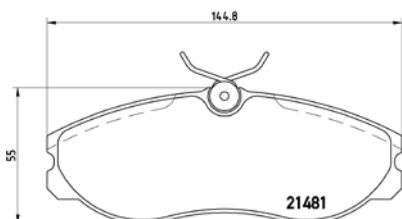

TX0375

TMD Number: 2148101