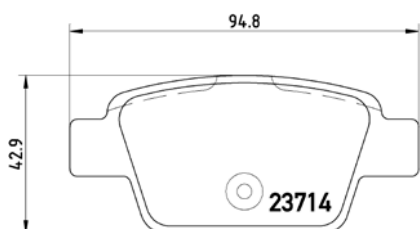

TX0634

TMD Number: 2371401

Model & Derivative | **Year** | **Position**

alFa roMeo		
Mito 1.4 Multi Air 114kW	08 on	Rear
Mito 1.4 Multi Air 125kW Quadrifoglio	09 on	Rear
Mito 1.4 T 100kW	09 on	Rear
FiaT coMM.		
Fiat Bravo II 1.4 T-Jet Sport	07 on	Rear
Fiat Bravo II 1.4i	07 on	Rear
Fiat Bravo II 1.9 Multi-Jet	07 on	Rear
Fiat Multipla 1.6 Petrol	00 on	Rear
Fiat Multipla 1.9 JTD	00 on	Rear
Fiat Stilo 1.6 Active	01 on	Rear
Fiat Stilo 1.6 Multiwagon	04 on	Rear
Fiat Stilo 1.8 16V	01 on	Rear
Fiat Stilo 1.9 JTD Dynamic	01 on	Rear
Fiat Stilo 1.9 JTD Multiwagon	04 on	Rear
Fiat Stilo Abarth 2.4 20V	01 on	Rear