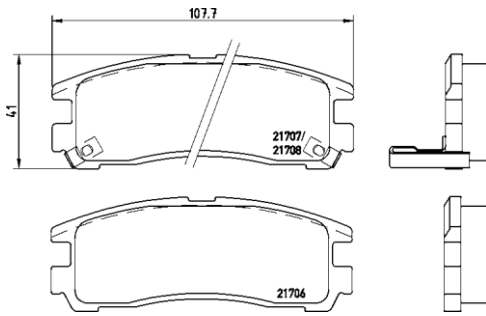

Model & Derivative	Year	Position
gWM		
GWM	02 on	Front
ToYoTa		
Hi-Ace Hilux	89-06 82-05	Front Front

TX0409

TMD Number: 2170602

Model & Derivative	Year	Position
chRYSLer		
Sebering	01 on	Rear
hYuNDai		
Santamo	98-02	Rear
MiTSubiShi		
Eclipse II	94-99	Rear
Gallant V	92-96	Rear
Gallant VI	96-04	Rear
Pajero Pinin	99 on	Rear
Santamo	99 on	Rear
Space Runner	99 on	Rear

TX0410

TMD Number: 2171201