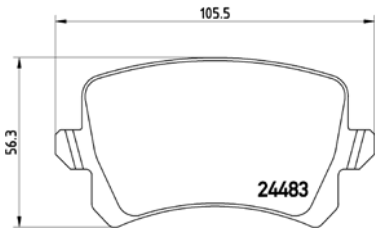

TX0816

PARTS LiSTing

Brake Pads

TMD Number: 2448301

Model & Derivative | **Year** | **Position**

auDi		
A3 Mk II 1.4 TFSi	09 on	Rear

TX0817

TMD Number: 2448302