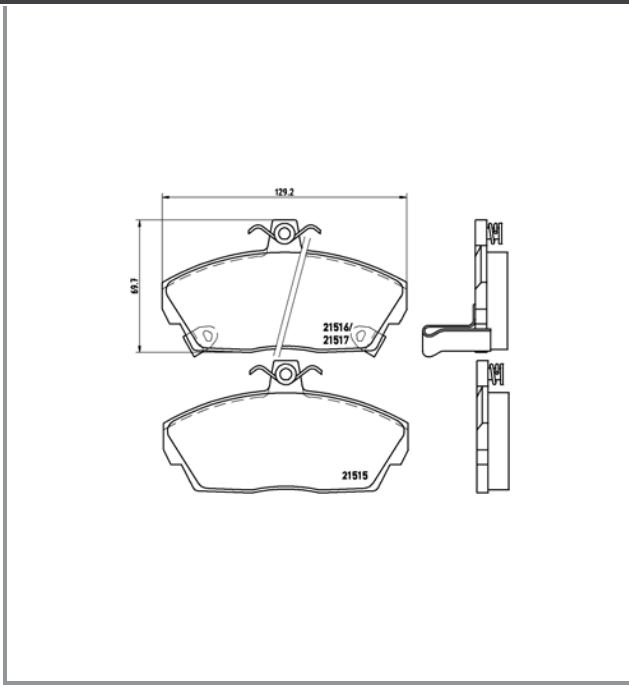

TMD Number: 2151503

Model & Derivative	Year	Position
LaNDRover		
Freelander I 1.8 (All Models)	98-05	Front
Freelander I 2.0 (All Models)	98-05	Front
Freelander I 2.0 Di	98-00	Front
Freelander I 2.0 TD4	00-05	Front
Freelander I 2.5 V6	00-05	Front
MahINDRa		
Bolero 2.5 TD (All Models)	04 on	Front
Xylo 2.5 CRDe	09 on	Front
Mg		
ZR 120	01 on	Front
ZR TD	01 on	Front
RoveR		
Streetwise 1.4	03 on	Front
Streetwise 2.0 TD	03 on	Front
TaTa coMM.		
207 Diesel Worker	05 on	Front
Safari 2.2 TD	04 on	Front
Telcoline 2.0 TD 4X2 (All Models)	04 on	Front
Telcoline 2.0 TD 4X4 (All Models)	04 on	Front

TX0383

TMD Number: 2151801