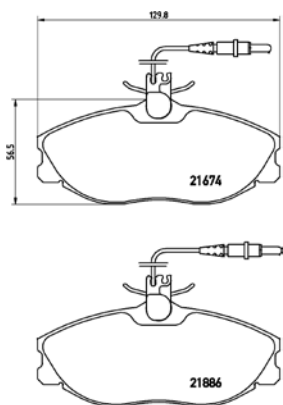

TMD Number: 216740   **Model & Derivative**   **Year**   **Position**

ciTRoeN

Xsara 1.6i	01 on	Front
Xsara 2.0 16V Coupe	98-05	Front
Xsara 2.0 HDi 109 Coupe	01-05	Front
Xsara 2.0 HDi 90 Coupe	99-05	Front
Xsara 2.0i	01 on	Front
Xsara Picasso 1.6 16V	01-05	Front
Xsara Picasso 1.6 HDi	07 on	Front
Xsara Picasso 1.6i	01-05	Front
Xsara Picasso 1.8 16V	01-05	Front
Xsara Picasso 2.0 HDi	06 on	Front
Xsara Picasso 2.0i	01 on	Front

ciTRoeN coMM.

Berlingo 1.4	02-09	Front
Berlingo 1.4	96-01	Front
Berlingo 1.8 D	98 on	Front
Berlingo 1.8i	97 on	Front
Berlingo 1.9 Multi Space	09 on	Front
Berlingo 1.9 Multi Space	98-09	Front
Berlingo 1.9 Multi Space Executive	98-08	Front
Berlingo 2.0 HDi 90	99-07	Front
Berlingo Box 1.1	96-07	Front
Berlingo Box 1.4i	96-07	Front
Berlingo Box 1.6 16V	00-07	Front
Berlingo Box 1.6 HDi 90	96-07	Front
Berlingo Box 1.9 D	98-07	Front
Berlingo Box 2.0 HDi 90	99-07	Front

Peugeot

306 Series 1.6 XR	99-01	Front
306 Series 1.6 XT Estate	99-02	Front
306 Series 1.8 XR	99-01	Front
306 Series 2.0 Cabrio	99-02	Front
306 Series 2.0Xsi	99-00	Front
306 Series 2.0XT	99-01	Front
307 Series 1.6	05 on	Front
307 Series 1.6 HDi	05 on	Front
405 Series II 1.6 GR	95-96	Front
406 Series 2.0 (All Models)	00-04	Front
406 Series 2.0 ST HDi 110	98-04	Front
406 Series 2.0 ST HDi 90	02-04	Front
406 Series 2.0 T	96-04	Front
406 Series 2.2 ST	01-04	Front
406 Series 3.0 SV V6	00-04	Front
406 Series 3.0 V6 Coupe	00-04	Front
406 Series Estate	96-04	Front
406 Series Si	96-04	Front
406 Series SLi	96-04	Front
406 Series STi	96-04	Front
806 Series 2.0 ST	96-02	Front
806 Series 2.0 ST Turbo Models	96-02	Front

Peugeot coMM.

Partner 1.4 Panel Van	96 on	Front
Partner 1.9D Panel Van	96 on	Front
Partner Grand Raid 2.0 HDi	06 on	Front