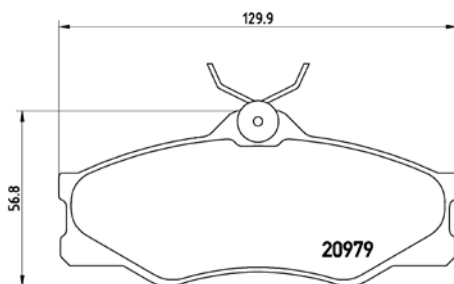

VoIkSwaGeN

Kombi 1.8 Bus	89-93	Front
Kombi 1.8 Panel Van	89-93	Front
Kombi 1.9 Caravelle	90-93	Front
Kombi 1.9 Water Cooled	85-89	Front
Kombi 2.1 Caravelle	87-91	Front
Kombi 2.1 Microbus Water Cooled	85-92	Front
Kombi 2.1i Microbus Syncro 14"	89-93	Front
Kombi 2.5i Caravelle	91-94	Front
Kombi 2.5i Microbus	91-95	Front
Kombi Bus	85-90	Front
Kombi Panel Van	85-90	Front