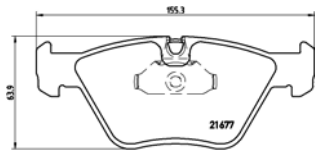

tX0040 (suPersedes to tX0021)

tMd NuMber: **2164302**