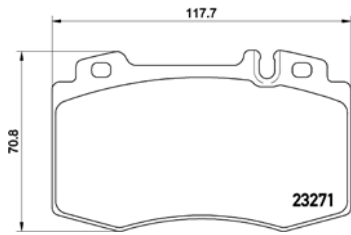

TMD Number: 2327102

Model & Derivative	Year	Position
MercedeS-BeNz		
C-Class W203 Series C180 Classic	00-02	Front

Model & Derivative	Year	Position
MercedeS-BeNz		
C-Class W203 Series C180 Classic	00-02	Front