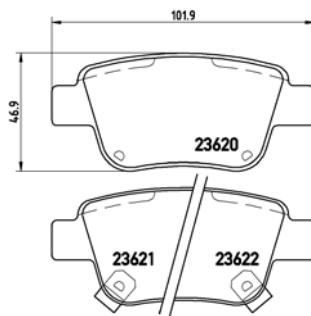

TX0614

TMD Number: 2362002