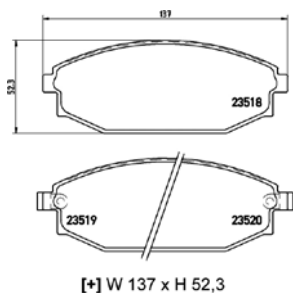

TMD Number: 2351801