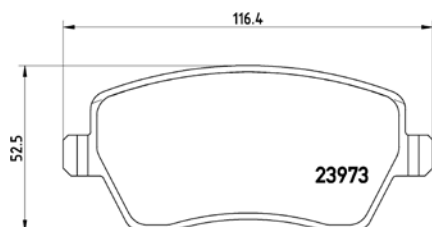

Model & Derivative	Year	Position

NissaN		
Micra III 1.0 16V	03-09	Front
Micra III 1.2 16V	03-09	Front
Micra III 1.4 16V	04-09	Front
Micra III 1.5 DCi	06-09	Front
Micra III 160 SR	05-09	Front
NissaN CoMM.		
NP 200 1.6 16V S	10 on	Front
NP 200 1.6 16V SE	10 on	Front
NP 200 1.6 8V Base Model	10 on	Front
reNault		
Clio III 1.2 16V 5-Door	05on	Front
Clio III 1.28V 3-Door	05on	Front
Clio III 1.4 16V	05on	Front
Clio III 1.5 DCi	05on	Front
Clio III 1.6 16V	05on	Front
Renault Modus 1.2	04on	Front
Renault Modus 1.4	04 on	Front
Renault Modus 1.5 DCi	05 on	Front
Renault Modus 1.6	04 on	Front
reNault CoMM.		
Kangoo & Express 1.6	08 on	Front
suzuKi		
Swift 1.5i GL	05-09	Front
Swift 1.5i GLS	08 on	Front
Swift 1.6 Sport 3-Door	08 on	Front