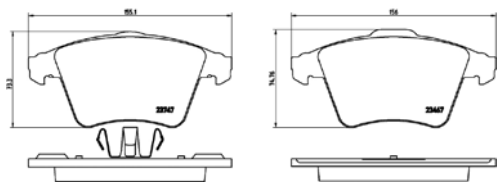

TX0644

TMD Number: 2374701

[-] W 155,1/156 x H 73,3/74,8

(same as above but no wi)

Model & Derivative	Year	Position

VolkswageN		
Kombi T5 Caravalle 2.0 BiTDi	09 on	Front
Kombi T5 Caravalle 2.0 BiTDi DSG	09 on	Front
Kombi T5 Crew Bus 2.5 TDi SWB	04 on	Front