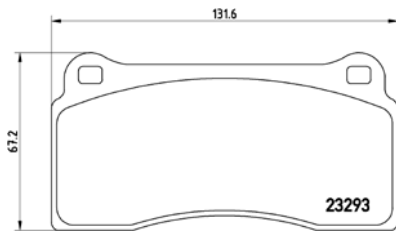

TX0523

TMD Number: 2329301