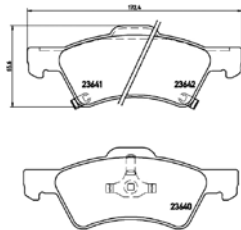

[+] W 172,4 x H 65,6

Model & Derivative	Year	Position
chrYsler		
Voyager IV	00-08	Front