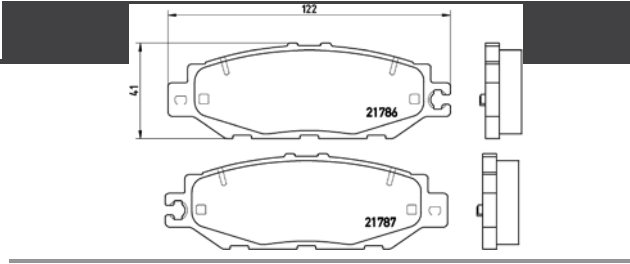

TX1043

PARTS LiSTing

Brake Pads

LS 400	93-00	Rear