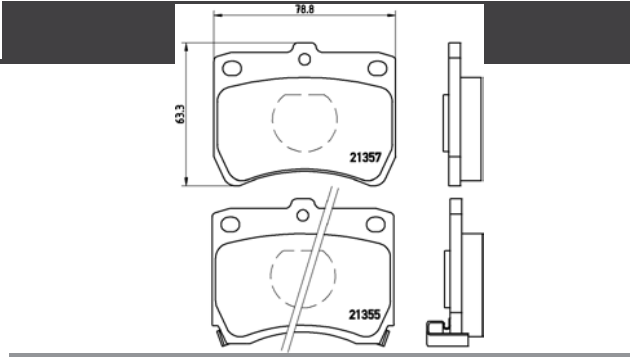

TX0349

PARTS LiSTing

Brake Pads

Pride 1.3i LX	90 on	Front