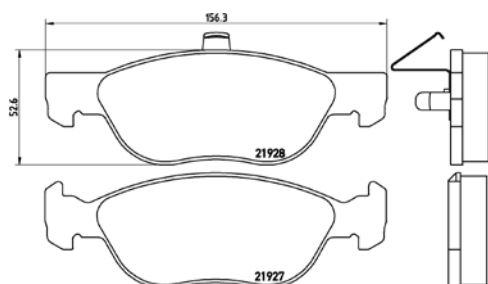

TX0448

TMD Number: 2192703

Model & Derivative	Year	Position

FiaT		
Punto	93 on	Front