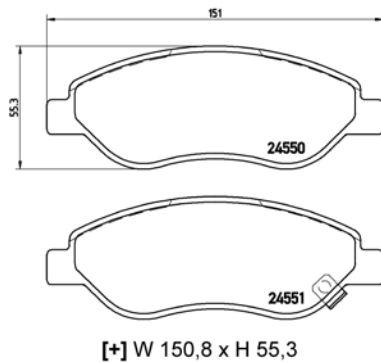

TX0838

TMD Number: 2455001

Model & Derivative	Year	Position
oPel		
Corsa D	06 on	Front