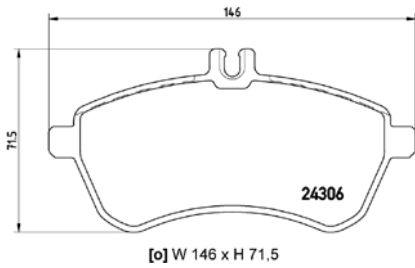

TX0779

PARTS LiSTing

Brake Pads

TMD Number: 2430601

Model & Derivative	Year	Position

Mercedes-beNz		
C-Class W 204 Series C180 CGI	07 on	Front

TX0780

TMD Number: 2430602