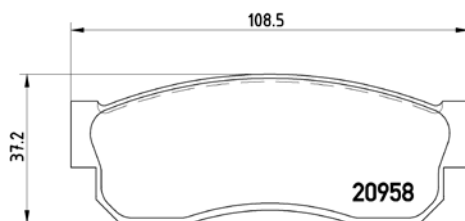

TX0187

TMD Number: 2095802