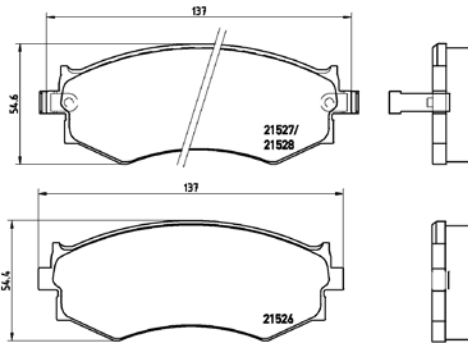

TMD Number: 2152601

Model & Derivative	Year	Position
hYuDai		
Allegro 2.0	98-03	Front
Elantra 1.6 GL	01-05	Front
Elantra 1.6 GLS	05-10	Front
Elantra 1.6 GLS	95-05	Front
Elantra 1.8 GLS	96-00	Front
Elantra 1.8 GLS 14" Wheels	90-95	Front
Elantra 2.0 16V	95-01	Front
Elantra 2.0 CRDi	01-10	Front
Elantra 2.0 GLS	01-05	Front
Elantra 2.0 GLS	05-10	Front
Matrix 1.6 GLS	02 on	Front
Matrix 1.8	03 on	Front
Sonata 1.8	94-96	Front
Sonata 2.0 16V	96-01	Front
Sonata 2.0 GL	94-96	Front
Sonata 2.0 GLS	94-96	Front
Sonata 2.4	94-96	Front
Sonata 2.4 16V	97-01	Front
Sonata 3.0 GLS V6	96-99	Front
Tiburon (All Models)	96 on	Front
Vivante 2.0	98-03	Front
Vivante 2.5 V6	98-03	Front
Kia		
Cerato 1.6 EX 4 DR	04-08	Front
Cerato 2.0 CDRI	04 on	Front
NissaN		
200SX	91-94	Front
Maxima 2.0 QX	97 on	Front
Maxima 3.0 QX	96 on	Front
ssaNGYoNG		
Korrando Facelift	00-04	Front
Musso Facelift	00-06	Front
Musso Sports 2.9 D (All Models)	04 on	Front
Rexton 2.9 TD EL	02 on	Front
Rexton 270 XDi	04 on	Front
Rexton E230 EL	02 on	Front
Rexton E320 EL	02 on	Front
suBaru		
Forester 2.0	02-08	Front
Forester 2.0	08 on	Front
Forester 2.0 GT 4WD Turbo	98-02	Front
Forester 2.0 X	05-08	Front
Forester 2.5 X	02-08	Front
Forester 2.5 XS	05-08	Front
Forester 2.5 XT	05-08	Front
Legacy 2.0 GT	03-06	Front