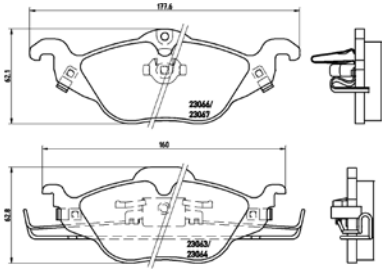

tX0055

TMD Number:	2349002	Model & Derivative	Year	Position
	MazDa			
	Etude 160i (All Models)	00-03	Front	

tX0056

PArts LISTING

Brake Pads

TMD Number: 2306302

Model & Derivative **Year** **Position**

oPel		
Astra C Series 1.4	99-04	Front
Astra C Series 1.6 CD	99-04	Front
Astra C Series 1.6 CDe	99-04	Front
Astra C Series 1.6 CS	99-04	Front
Astra C Series 1.8 CDe	99-04	Front
Astra C Series 1.8 CSE	99-04	Front