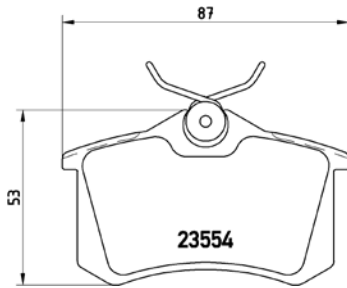

TMD Number: 2355401

Model & Derivative | **Year** | **Position**

auDi		
A1 1.2 TFSi	11 on	Rear

tX0042

TMD Number: 2358701