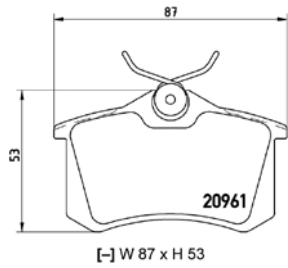

TMD Number: 2355402