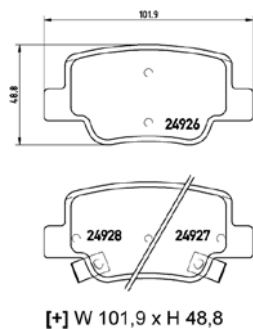

TX0890

TMD Number: 2492601