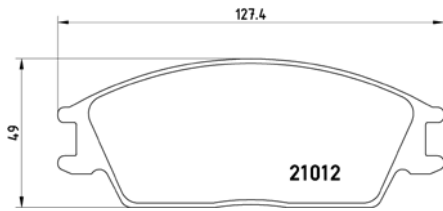

tX0029

PArts LISTING

Brake Pads

TMD Number: 2101204

Model & Derivative

Year

Position

hoNDA		
Accord 1.8	83-85	Front

tX0030

TMD Number: 2193402