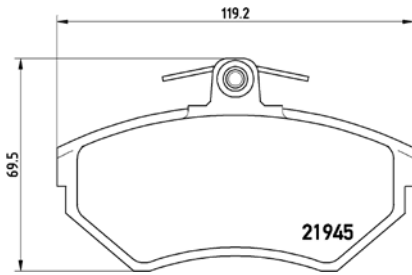

TMD Number: 2194503

Model & Derivative	Year	Position
AuDi		
100	76-83	Front
80	86-96	Front
90	87-91	Front
A4	95-01	Front
Cabrio 2.6	95-00	Front
voIKsWAgeN		
Golf II 1.8 GTI 16V	86-90	Front

TX0148

TMD Number: 2104102