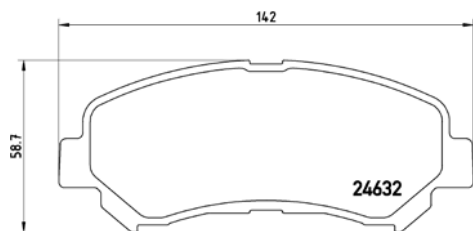

Model & Derivative	Year	Position

NiSSaN		
Qashqai 1.5 DCi	07 on	Front
Qashqai 1.6 Acenta	07 on	Front
Qashqai 1.6 Visia	07 on	Front
Qashqai 2.0 Acenta	07 on	Front
Qashqai 2.0 DCi 4X2 Acenta Diesel	07 on	Front
Qashqai 2.0 DCi 4X4 Tekna Diesel	07 on	Front
X-Trail 2.0 4X2 Petrol	07-10	Front
X-Trail 2.0 DCi 4X2	07-10	Front
X-Trail 2.0 DCi 4X4	07-10	Front
X-Trail 2.0 DCi XE 4X2 Manual	11 on	Front
X-Trail 2.5 4X4 Petrol	07-10	Front
X-Trail 2.5 LECVT 4X4	11 on	Front
X-Trail 2.5 SE 4X4 Manual	11 on	Front
reNault		
Koleos 2.0 DCi 2X4	08 on	Front
Koleos 2.0 DCi 4X4	08 on	Front
Koleos 2.5 4X2 Dynamique	08 on	Front
Koleos 2.5 4X4 Dynamique	08 on	Front