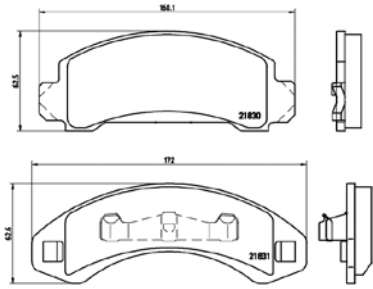

TMD Number: 2183001

[-] W 172/160,1 x H 62,6/62,5

Model & Derivative	Year	Position
FoRD		
Bronco II	88-90	Front
Explorer	93 on	Front
Ranger	90-98	Front

TX0426

TMD Number: 2183201