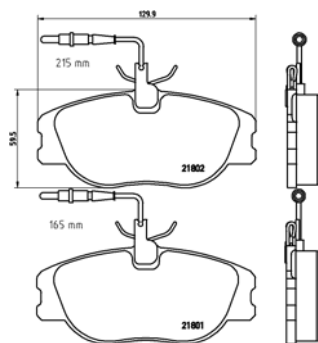

TX0421

TMD Number: 2180101