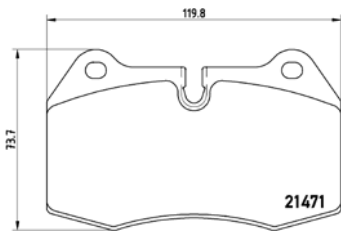

Model & Derivative | **Year** | **Position**

FoRD		
Transit Box	91-00	Front
Transit Bus	91-00	Front

TX0372

TMD Number: 2147102