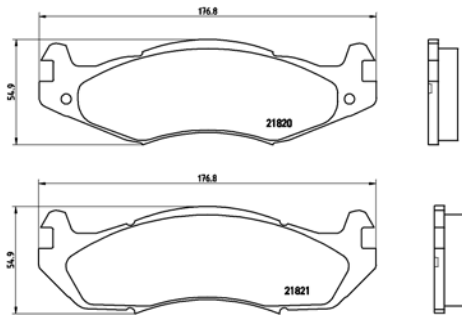

TMD Number: 2181201

[+] W 165,1/164,6 x H 54,9/64,3

Model & Derivative	Year	Position
chRYSLeR		
Voyager I	84-90	Front
Voyager II	90-95	Front

TX0423

TMD Number: 2182001

Model & Derivative	Year	Position
huMMeR		
H1	92 on	Front
JeeP		
Cherokee Wrangler	84 on 86-96	Front Front