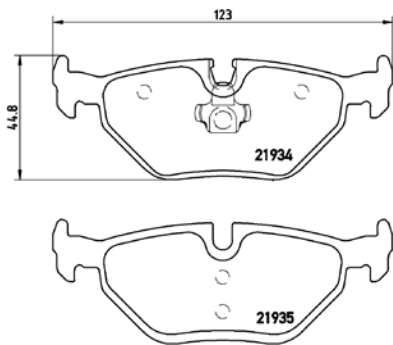

Model & Derivative

Year

Position

BMW		
3 Series E46 316i	99-04	Rear
3SeriesE46318Ci Convertible	01-04	Rear
3SeriesE46318Ci Convertible	05 on	Rear
3 Series E46 318 Ci Coupe	99 on	Rear
3SeriesE46318Ti Compact	01-04	Rear
3Series E46 318i	99-04	Rear
3SeriesE46318iTouring	99-04	Rear
3Series E46 320D	00-04	Rear
3 Series E46 320i	99-04	Rear
3SeriesE46320i Convertible	00-04	Rear
3Series E46 323 Ci Coupe	99-04	Rear
3 Series E46 323i	99-04	Rear
3 Series E46 325 Ci Coupe	00-04	Rear
3SeriesE46325Ti Compact	01-04	Rear
3Series E46 325i	00-04	Rear
3SeriesE46325i Convertible	00-04	Rear
3Series E46 325i Touring	00-04	Rear
3SeriesE46328Ci Coupe	99-00	Rear
3 Series E46 328i	98-01	Rear
5 Series E60 520i	04-06	Rear
5 Series E60 523i	03-07	Rear
5 Series E60 530i	03-05	Rear
Z4 2.0i E85 Series	05 on	Rear
Z4 2.5i E85 Series	03 on	Rear
Z4 2.5i E85 Series	06 on	Rear
Z4 3.0Si E85 Series	06 on	Rear
Z4 3.0Si E86 Series	06 on	Rear
Z4 3.0i E85 Series	03-06	Rear
MG		
V8	03 on	Rear
ZT160	01 on	Rear
ZT 190	01 on	Rear
roVer		
75 1.8 T	03 on	Rear
75 2.5 V6	00 on	Rear
75 2.5 V6 Tourer	01 on	Rear
saaB		
9-5 2.3 T	97 on	Rear
9-5 3.0 V6 T	98 on	Rear