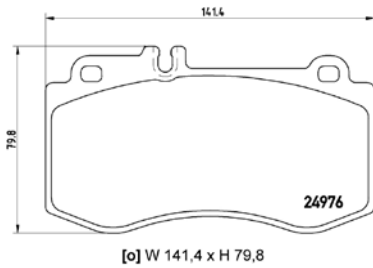

TMD Number: 2497601