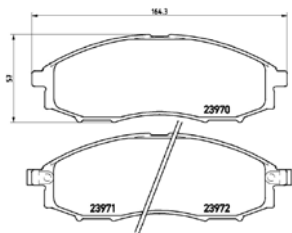

TX0693

TMD Number: 2397001

[+] W 164,3 x H 57

Model & Derivative	Year	Position
Nissan		
Navara	97 on	Front
NP 300	08 on	Front
Pick-up	99-04	Front

TX0694

TMD Number: 2397401

Model & Derivative	Year	Position
cHeVroleT		
Aveo	03-08	Front
ProToN		
Savvy	05 on	Front