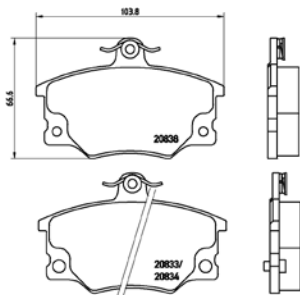

TX0183

TMD Number: 2083302