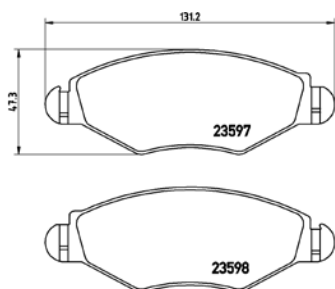

TMD Number: 2359703

Model & Derivative	Year	Position
Peugeot		
206 Series 1.6 CC	01 on	Front
206Series1.6XT	01 on	Front
206Series2.0CC	00 on	Front
206 Series 2.0 GTi	00 on	Front
206 Series 2.0 XT HDi	00 on	Front
206 Series GTi 2.0 16V	00 on	Front
206 Series Station Wagon 1.6 XS	01 on	Front