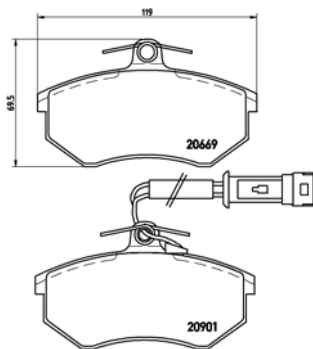

100 Quattro	82-84	Rear
500 SE	92 on	Rear
500 SEL	92 on	Rear
500 Series 2.3 E	89-92	Rear
500 Series 2.8 E	92-95	Rear
500 Series Quattro 2.2 S2	91 on	Rear
500 Series Quattro 2.2 S2	91 on	Rear
500 Series Quattro 2.8 E	95 on	Rear
500 Series S6 Turbo	93 on	Rear
500 Turbo ATE	89-92	Rear
500 Turbo Girling	91 on	Rear
500E	92 on	Rear
A4 1.8	95-01	Rear
A4 1.8 Turbo	98-02	Rear
A4 1.8T Quattro	95-00	Rear
A4 1.9 TDi	95-00	Rear
A4 1.9 TDi Quattro	96-00	Rear
A4 2.4 Quattro	97-00	Rear
A4 2.5 TDi	97-00	Rear
A4 2.5 TDi Quattro	97-00	Rear
A4 2.6 Quattro	95-00	Rear
A4 2.6E	95-00	Rear
A4 2.8 Quattro	95-00	Rear
A4 2.8E 5 Valves	95-01	Rear
A4 Avant 1.8	96-01	Rear
A4 Avant 1.8 T	96-01	Rear
A4 Avant 1.8 T Quattro	96-01	Rear
A4 Avant 1.9 TDi	96-01	Rear
A4 Avant 1.9 TDi Quattro	96-01	Rear
A4 Avant 2.4 Quattro	97-01	Rear
A4 Avant 2.5 TDi	97-01	Rear
A4 Avant 2.5 TDi Quattro	01-04	Rear
A4 Avant 2.5 TDi Quattro	97-01	Rear
A4 Avant 2.6	96-01	Rear
A4 Avant 2.6 Quattro	96-01	Rear
A4 Avant 2.8	96-01	Rear
A4 Avant 2.8 Quattro	96-01	Rear
A6 1.8 T	97-05	Rear
A6 1.9 TDi	95-05	Rear
A6 2.0	94-97	Rear
A6 2.3	94-95	Rear
A6 2.5 TDi	94-97	Rear
A6 2.5 TDi Quattro	95-97	Rear
A6 2.6E	94-97	Rear
A6 2.8 Quattro	94-05	Rear
A6 2.8E	94-05	Rear
A6 Avant 1.9 TDi	94-97	Rear
A6 Avant 2.0	94-97	Rear
A6 Avant 2.6	94-98	Rear
A6 Avant 2.6 Quattro	97-05	Rear
A6 Avant 2.8 Quattro	95-99	Rear
A8 2.8	94-00	Rear
A8 2.8 E Quattro Coupe	94-96	Rear
A8 2.8 E Quattro Coupe	96-02	Rear
A8 2.8 Quattro	94-00	Rear
A8 3.7 Automatic	95-02	Rear
A8 3.7 Quattro	95-02	Rear
A8 4.2 Quattro	94-02	Rear
A8 Quattro Coupe 2.8E	94-96	Rear
A8 Quattro Coupe 2.8E	96-02	Rear
Cabrio 2.6	95-00	Rear
Quattro S2	85-90	Rear
Quattro S4	90 on	Rear
S6 2.2 T	94-97	Rear
S6 4.2 Quattro	94-97	Rear
S8 4.2 Quattro Tiptronic	96-02	Rear