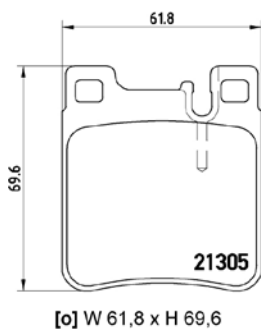

Model & Derivative	Year	Position
MeRceDeS-beNz		
C-Class CL203	01-11	Rear
C-Class S202	96-01	Rear
C-Class S203	01-07	Rear
C-Class W202	93-00	Rear
C-Class W203	00on	Rear
CLK-Class A208	98-02	Rear
CLK-Class A209	03on	Rear
CLK-Class C208	97-02	Rear
CLK-Class C209	02on	Rear
E-Class A124	93-98	Rear
E-Class C124	93-97	Rear
E-Class S124	93-96	Rear
E-Class S210	96-03	Rear
E-Class W124	93-95	Rear