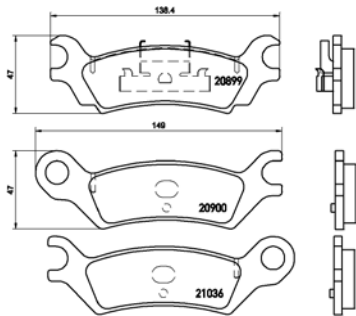

TMD Number: 2089901