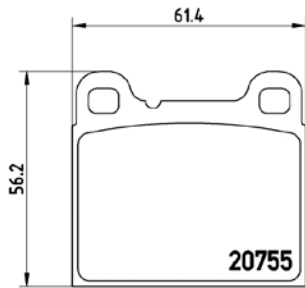

[-] W 61,4 x H 56,2

Model & Derivative	Year	Position
VoIvo		
240 2.0	74-93	Rear
240 2.1	74-84	Rear
240 2.1 Turbo	80-84	Rear
240 2.3	78-88	Rear
240 2.4 Diesel	87-93	Rear
240 2.7 GL T6	79-80	Rear
240 2.8	82-84	Rear
240 Kombi 2.0	74-93	Rear
240 Kombi 2.1	74-84	Rear
240 Kombi 2.1 Turbo	80-84	Rear
240 Kombi 2.3	78-88	Rear
240Kombi2.4Diesel	87-93	Rear
240Kombi2.7GLT6	79-80	Rear
240 Kombi 2.8	82-84	Rear
260 2.7	74-82	Rear
260 2.7 Coupe	77-78	Rear
2602.7Estate	75-82	Rear
260 2.8	80-82	Rear
260 2.8 Estate	80-82	Rear
740 2.0	83-92	Rear
740 2.0 Turbo	90-91	Rear
740 2.3	83-92	Rear
740 2.3 Turbo	85-92	Rear
740 2.4 Diesel	84-92	Rear
740 2.4 TD	84-90	Rear
740 Kombi 2.0	85-92	Rear
740 Kombi 2.0 Turbo	85-91	Rear
740 Kombi 2.3	85-92	Rear
740 Kombi 2.3 Turbo	85-91	Rear
740 Kombi 2.4 Diesel	85-88	Rear
740 Kombi 2.4 TD	86-88	Rear
740 Kombi 2.4 Turbo Diesel	85-92	Rear