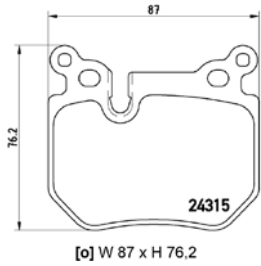

TMD Number: 2431501

[o] W 87 x H 76.2

Model & Derivative | **Year** | **Position**

bMw		
1 Series E81 Series	12 on	Rear
1 Series E82 Series	07 on	Rear
1 Series E87 Series	02-12	Rear
1 Series E88 Series	08 on	Rear
3 Series E90 Series	05 on	Rear
3 Series E91 Series	05 on	Rear
3 Series E92 Series	06 on	Rear
3 Series E93 Series	06 on	Rear

TX0784

TMD Number: 2431601