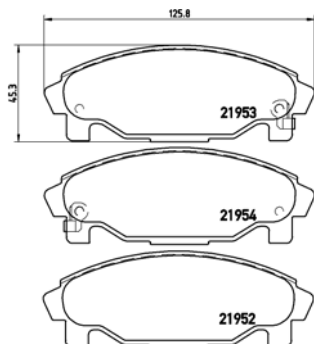

TX0210

TMD Number: 2195202

Model & Derivative	Year	Position
DaiHATsu		
Charade IV 1.5	97-99	Front
Gran Move	98 on	Front