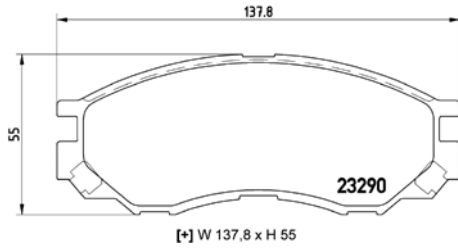

TMD Number: 2329002