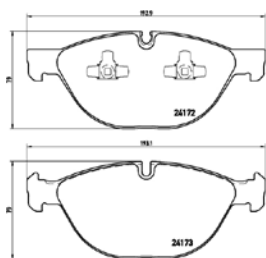

TX0756

TMD Number: 2417201

[o] W 192,9 x H 79

Model & Derivative | **Year** | **Position**

bMw		
X5 Series E70 3.0SD	07-08	Front
X5 Series E70 4.8i	07-08	Front
X5 Series E70 X-Drive 48i	07 on	Front
X6 Series E71 30D	08 on	Front
X6 Series E71 35D	08 on	Front
X6 Series E71 35i	08 on	Front
X6 Series E71 X-Drive 30D	08 on	Front
X6 Series E71 X-Drive 35D	08 on	Front
X6 Series E71 X-Drive 35i	08 on	Front