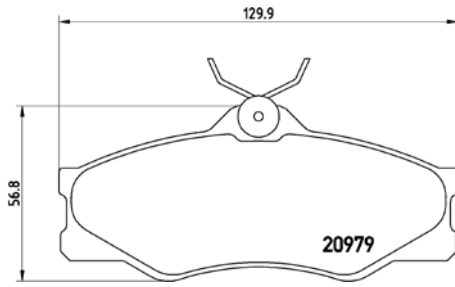

TMD Number: 2097904

Model & Derivative

Year

Position

VolKsWaGeN CoMM.

Caravelle 1.9	90 on	Front
Caravelle 2.1	90 on	Front
Caravelle 3.0	90 on	Front
Microbus 1.8 Panel Van	89-93	Front
Microbus 1.9 14 Seater	90 on	Front
Microbus 2.5i	90 on	Front
Microbus Syncro	90 on	Front
Transporter Panel Van	86-90	Front

tX0074

TMD Number: 219470