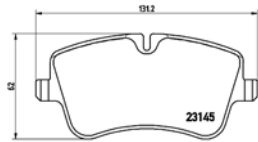

TMD Number: 2314402

[o] W 131,2 x H 62/69,8

Model & Derivative **Year** **Position**

MeRceDeS-beNz		
C-Class CL203 Series C230 Coupe	05-11	Front
C-Class CL203 Series C230 Kompressor Coupe	01-11	Front
C-Class S203 Series C180 Kompressor	02-07	Front
C-Class S203 Series C200 Estate Kompressor	01-07	Front
C-Class S203 Series C220 CDi Estate	01-07	Front
C-Class S203 Series C230 Estate	05-07	Front
C-Class S203 Series C240 Estate	01-07	Front
C-Class S203 Series C270 CDi Estate	01-07	Front
C-Class S203 Series C320 Estate	01-07	Front
C-Class W203 Series C180K Classic	02-07	Front
C-Class W203 Series C200 CDi	00-07	Front
C-Class W203 Series C200K Classic	00-07	Front
C-Class W203 Series C220 CDi Classic	02-07	Front
C-Class W203 Series C230 Classic	06-07	Front
C-Class W203 Series C230K Sport	04-07	Front
C-Class W203 Series C240 Elegance	00-07	Front
C-Class W203 Series C250 TD Classic	00-02	Front
C-Class W203 Series C270 CDi Elegance	00-07	Front
C-Class W203 Series C280 Elegance	05-07	Front
C-Class W203 Series C320 CDi Elegance	05-07	Front
C-Class W203 Series C320 Elegance	00-07	Front
CLC-Class CL203 Series Coupe CLC180K	08 on	Front
CLC-Class CL203 Series Coupe CLC200K	08 on	Front
CLK-Class A209 Series CLK320 Cabrio	03 on	Front
CLK-Class C209 Series Coupe CLK 320	02 on	Front
SLK-Class R171 Series Convertible SLK200 Kompressor	04-10	Front