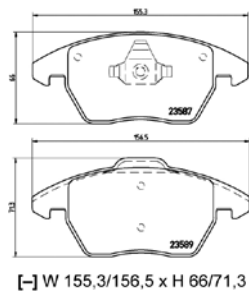

[−] W 155,3/156,5 x H 66/71,3

(No wear indicator)

Model & Derivative	Year	Position

auDi		
A1 1.2 TFSi	11 on	Front
A1 1.2 TFSi Sportback	11 on	Front
A1 1.4 TFSi	11 on	Front
A1 1.4 TFSi Sportback	11on	Front
A1 1.6 TDi	11on	Front
A1.1.6TDiSportback	11on	Front
A3 Cabrio 1.2 TFSi	10 on	Front
A3 Cabrio 1.8 TFSi	08on	Front
A3 Cabrio 2.0TDi	08on	Front
A3 Cabrio 2.0TFSi	08 on	Front
A3 Mk II 1.4 TFSi	09 on	Front
A3 Mk II 1.6 TDi	11on	Front
A3 Mk II 1.8 TFSi	03on	Front
A3 Mk II 1.9 TDi	03on	Front
A3 Mk II 2.0 FSi	03-08	Front
A3 Mk II 2.0 TDi	03-08	Front
A3 Mk II 2.0 TDi Quattro	03 on	Front
A3 Mk II 2.0 TFSi	05-08	Front
A3 Mk II 3.2 Quattro	03-08	Front