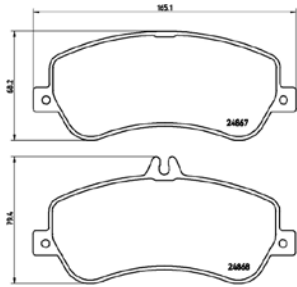

TMD Number: 2486701

[o] W 165,1 x H 68,2/79,4

Model & Derivative Year Position

MerCeDeS-beNz

GLK-Class X204 Series	08 on	Front

TX0886

TMD Number: 2488301