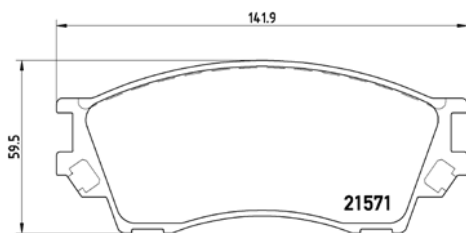

Model & Derivative	Year	Position

IaNDroVer		
Discovery II 2.5TDi (All Models)	99on	Front
Discovery II 4.0 V8 (All Models)	99on	Front
Range Rover II 3.9	95-02	Front
Range Rover II 4.0 SE	98-02	Front
Range Rover II 4.6 V8 HSE	98-02	Front

tX0127

TMD Number: 2157101