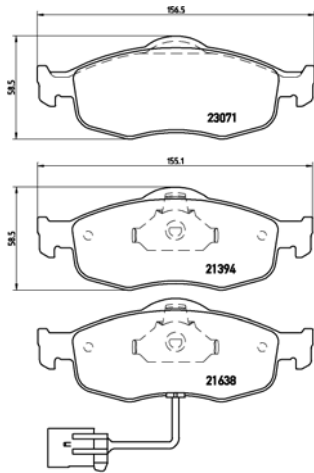

TMD Number: 2307104

(With Wear indicator)

Model & Derivative

Year

Position

ForD

Modeo 1.8 (All Models)
Modeo 2.0i (All Models)

97-01
97on

Front
Front

TX0197

TMD Number: 2345501