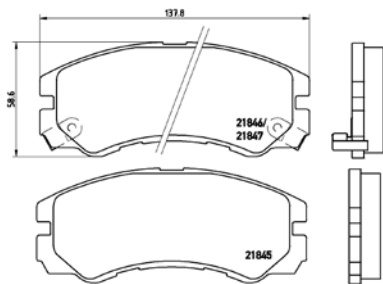

TX0427

TMD Number: 2184501

Model & Derivative	Year	Position
iSuzu		
Trooper 3.2 V6	95-00	Front