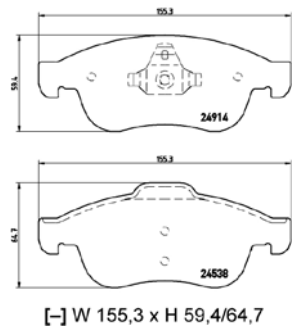

TX0889

TMD Number: 2491401