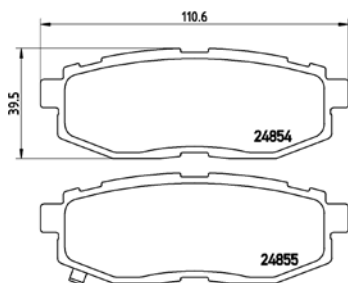

TX0884

TMD Number: 2485401