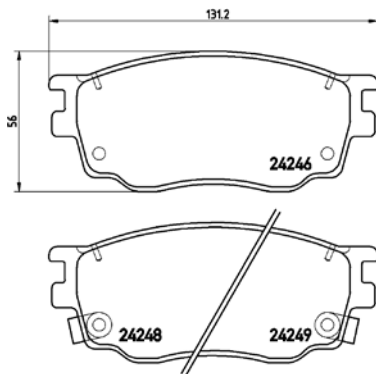

TX0168

TMD Number: 2424601

Model & Derivative	Year	Position
MAzDA		
6Series.2.0	04-10	Front
6Series.2.3	04-10	Front
6Series.2.5	07-10	Front