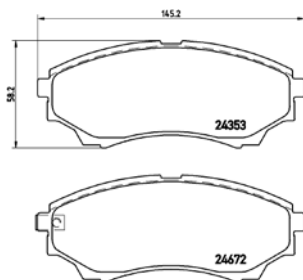

tX0015

TMD Number: 2435301

Model & Derivative	Year	Position
ForD		
Everast 3.0 TDCi 4X2 XLT	03 on	Front
Ford Everast 3.0 TDCi 4X4 LTD	03 on	Front
Ford Everast 3.0 TDCi 4X4 XLT	03 on	Front