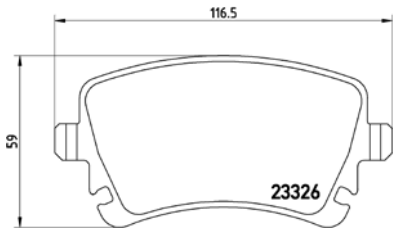

TMD Number: 2332603