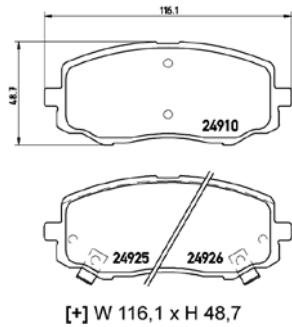

TMD Number: 2491001