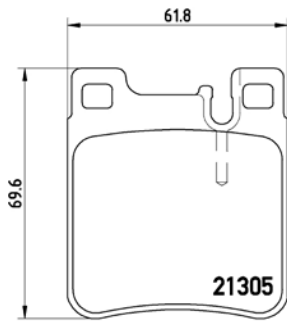

chRYSLer		
Crossfire SRT Roadster	04 on	Rear
MeRceDeS-beNz		
C-Class S 203 Series Estate C350	05-07	Rear
C-Class S203 Series Estate C55 AMG	04-07	Rear
C-Class W 202 Series C43 AMG	97-03	Rear
C-Class W 203 Series C32 AMG Kompressor	01-07	Rear
C-Class W 203 Series C55 AMG	04-07	Rear
C-Class W203 Series C 55 AMG	04 on	Rear
CLK-Class A208 Series Convertible CLK200 Kompressor	97-02	Rear
CLK-Class A208 Series Convertible CLK230 Kompressor	98-02	Rear
CLK-Class A208 Series Convertible CLK320	98-02	Rear
CLK-Class A208 Series Convertible CLK430	98-02	Rear
CLK-Class A209 Series CLK500 Cabrio	03 on	Rear
CLK-Class C208 Series Coupe CLK200	97-02	Rear
CLK-Class C208 Series Coupe CLK200 Kompressor	97-02	Rear
CLK-Class C208 Series Coupe CLK320	97-02	Rear
CLK-Class C208 Series Coupe CLK430	98-02	Rear
CLK-Class C209 Series Coupe CLK55 AMG	02 on	Rear
E-Class S210 Series Estate E200 T	96-00	Rear
E-Class S210 Series Estate E200 T Kompressor	97-03	Rear
E-Class S210 Series Estate E230 T	96-97	Rear
E-Class S210 Series Estate E240 T	97-03	Rear
E-Class S210 Series Estate E270 T CDi	99-03	Rear
E-Class S210 Series Estate E280 T	96-03	Rear
E-Class S210 Series Estate E320 T	96-03	Rear
E-Class S210 Series Estate E420 T	96-97	Rear
E-Class S210 Series Estate E430 T	97-03	Rear
E-Class W124 Series 500E	93-95	Rear
E-Class W210 Series E280	96-97	Rear
E-Class W210 Series E280 V6	97-02	Rear
E-Class W210 Series E300 TD	96-99	Rear
E-Class W210 Series E320	95-97	Rear
E-Class W210 Series E320 V6	97-02	Rear
E-Class W210 Series E430	97-02	Rear
E-Class W210 Series E55 AMG	97-02	Rear
S-Class 300SL 2-Door W140 ATE	93 on	Rear
S-Class 300SL 2-Door W140 Girling	93 on	Rear
S-Class 500SL 2-Door W140 ATE	93 on	Rear
S-Class 500SL 2-Door W140 Girling	93 on	Rear
S-Class 600SE W140 ATE	93-98	Rear
S-Class 600SE W140 Girling	93-98	Rear
S-Class 600SEL W140 ATE	93-98	Rear
S-Class 600SEL W140 Girling	93-98	Rear
S-Class S280 W140 ATE	93-98	Rear
S-Class S300 SE W140 ATE	93-98	Rear
S-Class S300 SEL W140 ATE	93-98	Rear
S-Class S320 W140 ATE	93-98	Rear
S-Class S320 W140 Girling	93-98	Rear
S-Class S420 W140	93-98	Rear
S-Class S500 Coupe C140 ATE	92-99	Rear
S-Class S500 W140 ATE	93-98	Rear
S-Class S500 W140 Girling	93-98	Rear
S-Class S560 Coupe C140 ATE	92-99	Rear
S-Class W220 Series S500	98-05	Rear
S-Class W220 Series S500 4 Matic	98-05	Rear
S-Class W220 Series S600	98-05	Rear
SL-Class R129 Series SL280	93-01	Rear
SL-Class R129 Series SL320	98-01	Rear
SL-Class R129 Series SL500	98-01	Rear
SL-Class R129 Series SL600	92-01	Rear

[o] W 61,8 x H 69,6