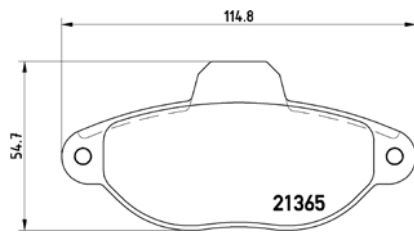

Model & Derivative	Year	Position
FiAT		
500 1.2 Pop	07 on	Front