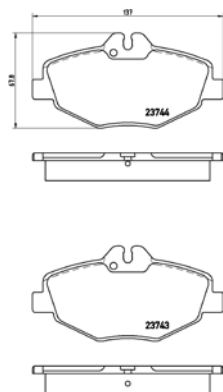

TX0640

TMD Number: 237430