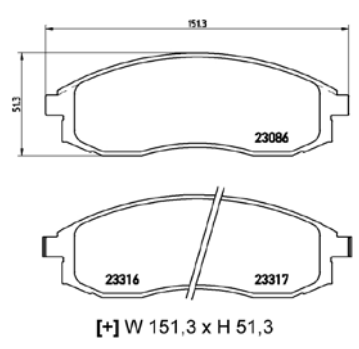

TX0471

TMD Number: 2308601