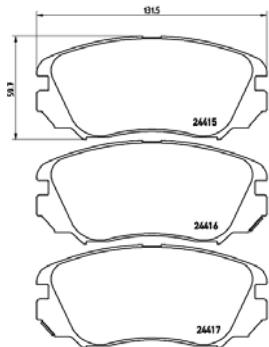

TMD Number: 2441201

Model & Derivative	Year	Position
cHeVroleT		
Camaro	11 on	Front
oPel		
Insignia	08 on	Front
saab		
9-5	10 on	Front
VauXHall		
Insignia	08 on	Front

TX0803

TMD Number: 2441501

Model & Derivative	Year	Position
oPel		
Insignia	08 on	Front
saab		
9-5	10 on	Front
VauXHall		
Insignia	08 on	Front