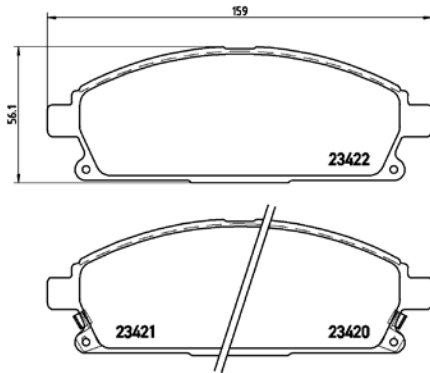

TMD Number: 2342001

Model & Derivative	Year	Position

NissAN		
X-Trail 2.0 4X2	01-07	Front
X-Trail 2.0 4X4	01-07	Front
X-Trail 2.2 DCi 4X2	01-07	Front
X-Trail 2.2 DCi 4X4	01-07	Front
X-Trail 2.5 4X2	01-07	Front
X-Trail 2.5 4X4	01-07	Front