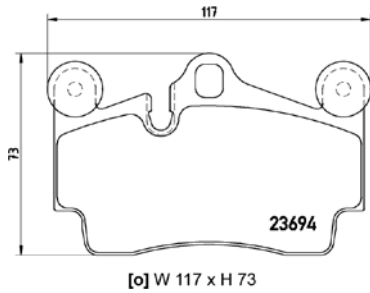

TMD Number: 2369402

Model & Derivative	Year	Position
auDi		
Q7 3.0 TDi Quattro	06 on	Rear
Q7 3.0 TFSi Quattro	10 on	Rear
Q7 3.6 FSi Quattro	06-10	Rear
Q7 4.2 FSi Quattro	06-10	Rear
Q7 4.2 TDi Quattro	06 on	Rear
Q7 6.0 TDi Quattro	08 on	Rear
Porsche		
Cayenne 3.0 TDi	09 on	Rear
Cayenne 3.2 V6	03-09	Rear
Cayenne 3.6 V6	05-09	Rear
Cayenne GTS 4.8	07-09	Rear
Cayenne S 4.5 Turbo	02-09	Rear
Cayenne S 4.5 Turbo S	02-09	Rear
Cayenne S 4.5 V8	02-09	Rear
Cayenne S 4.8 V8	07-09	Rear
Cayenne Turbo S 4.8	07-09	Rear
VolkswageN		
Toureg 2.5 TDi R5	04-07	Rear
Toureg 3.0 TDi V6	04-10	Rear
Toureg 3.2 V6	02-06	Rear
Toureg 3.6 FSi	06-10	Rear
Toureg 4.2 V8 FSi	03-10	Rear
Toureg 5.0 V10 TDi	04-07	Rear
Toureg 5.0 V10 TDi	07-10	Rear