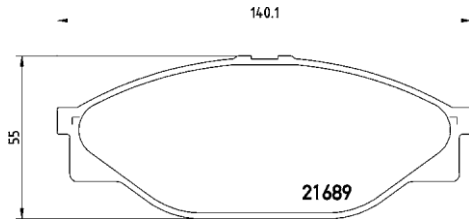

TX0407

PARTS LiSTing

Brake Pads

TMD Number: 2168901