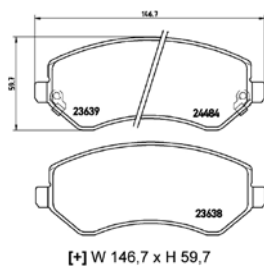

Model & Derivative	Year	Position

chrYsler		
Grand Voyager 2.8 CRD LTD	04 on	Front
Grand Voyager 2.8 CRD LX	04 on	Front
Grand Voyager 3.3	08 on	Front
Jeep Cherokee 2.5DCountry	98 on	Front
Jeep Cherokee I 2.4	96-00	Front
Jeep Cherokee I 2.4 Sport	02 on	Front
Jeep Cherokee I 2.5 CRD TD	01 on	Front
Jeep Cherokee I 2.5 SE	96-99	Front
Jeep Cherokee II 2.4 Laredo	01-07	Front
Jeep Cherokee II 2.4 Sport	01-07	Front
Jeep Cherokee II 2.5 CRD 4WD	01-07	Front
Jeep Cherokee II 2.8 CRD 4WD	05-07	Front
Jeep Cherokee II 3.7 V6	01-07	Front
Jeep Cherokee Limited 2.5 CRD	01 on	Front
Jeep Cherokee Limited 2.8 CRD	02 on	Front
Jeep Cherokee Limited 3.7 V8	01 on	Front