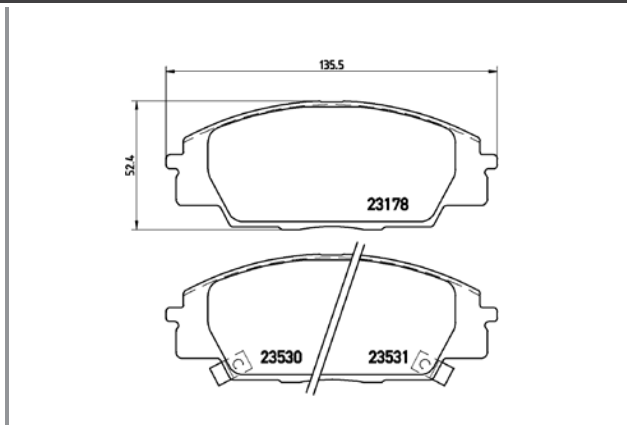

MiTSubiSHi		
Lancer	03 on	Front
Lancer VI	95-99	Front
Subaru		
Impreza	00 on	Front

TMD Number: 2317801

Model & Derivative	Year	Position
HoNda		
Civic 1.6i	01-05	Front
CivicTypeR	06-11	Front
CR-V II	01-06	Front
S2000	99 on	Front