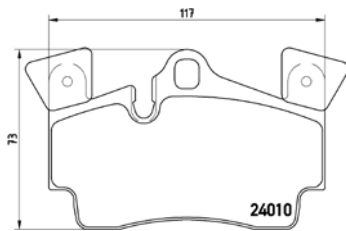

TX0702

TMD Number: 2401001

Model & Derivative	Year	Position
--------------------	------	----------

auDi		
Q7	06 on	Rear
PorscHe		
Cayenne	02 on	Rear

TX0703

TMD Number: 2401301

[–] W 87 x H 45,9/50

Model & Derivative	Year	Position
--------------------	------	----------