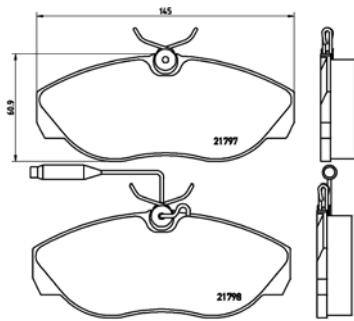

TX0419

PARTS LiSTing

Brake Pads

TMD Number: 2179701

[+] W 145 x H 60,9

Model & Derivative	Year	Position
citRoeN		
Jumper	94-02	Front
FiaT		
Ducato	94-02	Front
Peugeot		
Boxer	94-02	Front