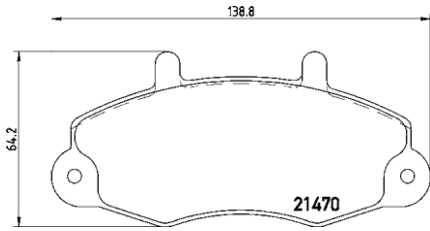

TX0371

PARTS LiSTing

Brake Pads

TMD Number: 2147001