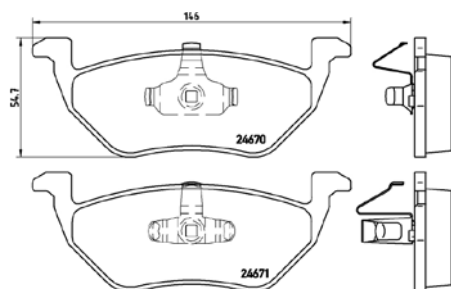

TX0866

TMD Number:	2466801	Model & Derivative	Year	Position
<p>[+] W 151 x H 65,3</p>		ToYoTa		
		Verso	09 on	Front

TMD Number: 2467001

[–] W 146 x H 54,7

Model & Derivative	Year	Position
ForD		
Escape	01 on	Rear
Maverick	01 on	Rear
MerCurY		
Mariner	04-07	Rear