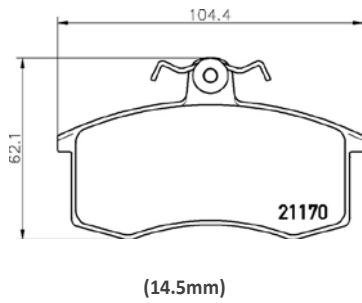

PArts ListING

Brake Pads

tX0059

TMD Number: 2117004