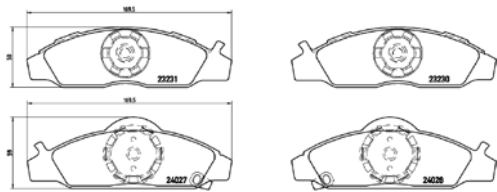

TX0508

TMD Number: 2323101

[+] W 169,5 x H 59/50

Model & Derivative	Year	Position

SSaNgYoNg		
Musso (All Models)	95-00	Front

TX0509

TMD Number: 2324502