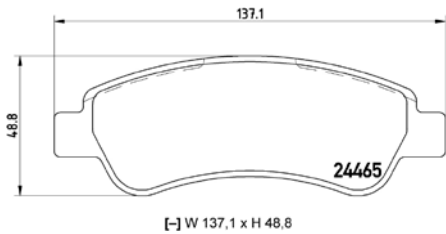

TX0812

TMD Number: 2446501