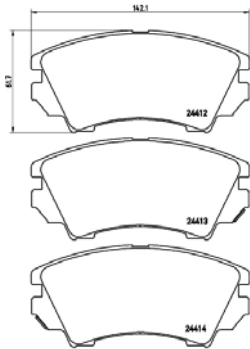

TMD Number: 2441201

Model & Derivative	Year	Position
cHeVroleT		
Camaro	11 on	Front
oPel		
Insignia	08 on	Front
saab		
9-5	10 on	Front
VauXHall		
Insignia	08 on	Front

TX0803

TMD Number: 2441501

Model & Derivative	Year	Position
oPel		
Insignia	08 on	Front
saab		
9-5	10 on	Front
VauXHall		
Insignia	08 on	Front