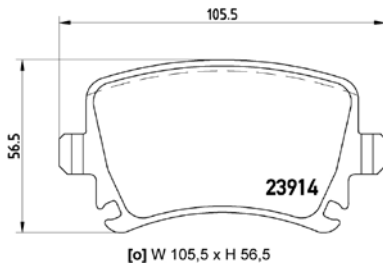

Model & Derivative	Year	Position
auDi		
A8 3.0 TDi Quattro	03-10	Rear
A8 4.2 FSi Quattro	06-10	Rear
A8 4.2 Quattro	02-10	Rear
Q3 2.0 TDi	12 on	Rear
Q3 2.0 TDi Quattro	12 on	Rear
Q3 2.0 TFSi 4X2	12 on	Rear
Q3 2.0 TFSi Quattro	12 on	Rear
S3 Quattro	07.03 on	Rear
S3 Quattro	11.06 on	Rear
S3 Quattro Sportback	06.08 on	Rear
TT 1.8 TFSi Coupe	08 on	Rear
TT 1.8 TFSi Roadster	08 on	Rear
TT 2.0 TDi Quattro	08 on	Rear
TT 2.0 TFSi Coupe	06 on	Rear
TT 2.0 TFSi Quattro	08 on	Rear
TT 2.0 TFSi Roadster	07-10	Rear
TT 2.5 FSi Quattro RS	09 on	Rear
TT 3.2 Coupe	06 on	Rear
TT 3.2 Roadster Quattro	07-10	Rear
TTRS 2.5 TFSi Coupe Quattro	11 on	Rear
TTRS 2.5 TFSi Roadster Quattro	11 on	Rear
TTS Coupe Quattro	08 on	Rear
TTS Roadster Quattro	08 on	Rear
seaT		
Altea 2.0 FSi	04-09	Rear
Altea 2.0 TDi	04 on	Rear
Altea 2.0 TFSi	06-09	Rear
Leon 2.0 FSi	05-10	Rear
Leon 2.0 TFSi	05-09	Rear
VoLkswagen		
Caddy MPV 1.6	04 on	Rear
Caddy MPV 1.9 TDi	04 on	Rear
Caddy MPV 1.9 TDi Maxi	08 on	Rear
Caddy MPV 2.0 SDi	04-10	Rear
Eos 1.4 TSi Cabrio	07 on	Rear
Eos 2.0 FSi	07 on	Rear
Eos 2.0 TFSi	07 on	Rear
Golf 5 1.6 Comfortline	04-08	Rear
Golf 5 1.6 Trendline	04-08	Rear
Golf 5 1.9 TDi Comfortline	04-08	Rear
Golf 5 2.0 Comfortline	04-08	Rear
Golf 5 2.0 FSi Sport	04-08	Rear
Golf 5 2.0 TDi Sport	04-08	Rear
Golf 5 2.0 Trendline	04-08	Rear
Golf 5 GTi	04-08	Rear
Golf 5 GTi DSG	04-08	Rear
Golf 5 R32 DSG 4 Motion	04-08	Rear
Golf 6 1.4 TSi Comfortline 90kW	09 on	Rear
Golf 6 1.4 TSi Highline 118kW	09 on	Rear
Golf 6 1.4 TSi Trendline 90kW	09 on	Rear
Golf 6 1.6 TDi Comfortline 77kW	09 on	Rear
Golf 6 1.6 TDi Comfortline DSG	09 on	Rear
Golf 6 1.6 Trendline	09 on	Rear
Golf 6 2.0 R	09 on	Rear
Golf 6 2.0 TDi Highline 103kW	09 on	Rear
Golf 6 GTi	09 on	Rear
Golf 6 GTi DSG	09 on	Rear