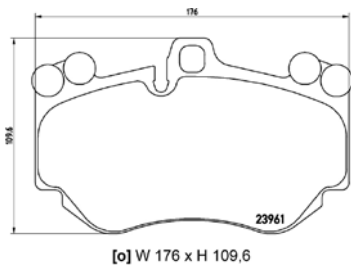

[o] W 176 x H 109,6

Model & Derivative	Year	Position
PorscHe		
Cayenne (955)	02 on	Front