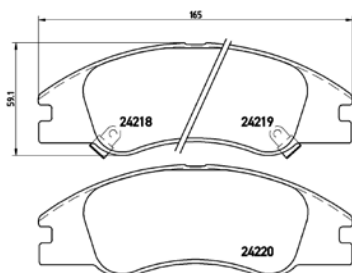

TX0760

TMD Number: 2421801

Model & Derivative	Year	Position
Kia		
Cerato 1.6	09 on	Front
Cerato 1.6 EX	04-08	Front
Cerato 2.0 4-Door	09 on	Front
Cerato 2.0 CRDi	04 on	Front
Cerato 2.0 Koupe	09 on	Front

TMD Number: 2423101