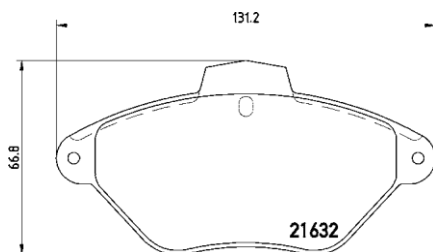

TX0397

TMD Number: 2163201