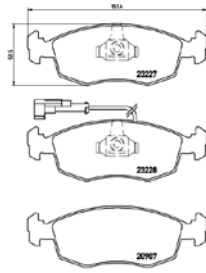

TX0506

TMD Number:	2322416	Model & Derivative	Year	Position
<p>[+] W 94,8 x H 51</p>		SeaT		
		Alhambra 2.0i	96-10	Rear

TMD Number: 2322702

[+] W 151,4 x H 52,5

Model & Derivative	Year	Position
--------------------	------	----------