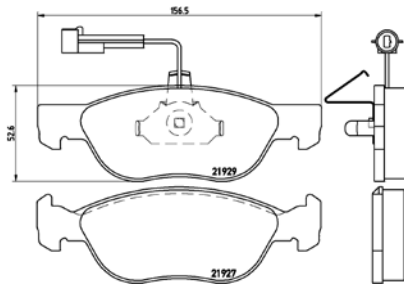

TMD Number: 2192901

Model & Derivative	Year	Position

AlFA roMeo		
145 Quadrifoglio 2.0	96-01	Front

TX0180

TMD Number: 2356102