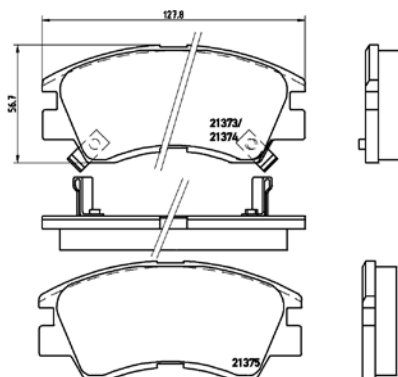

tX0078

TMD Number: 2137301