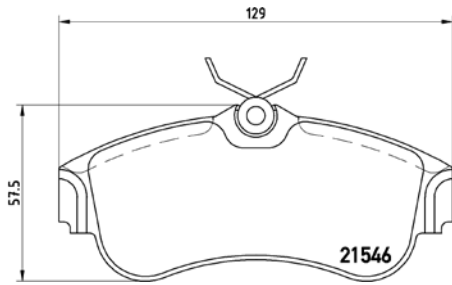

TMD Number: 2154601

Model & Derivative	Year	Position
Nissan		
Primera 160 Si	97-03	Front
Nissan Primera 200 Si	97-03	Front
Nissan CoMM.		
2200	83-84	Front
Hardbody 2000i	01-08	Front
Hardbody 2400i	01-08	Front
Hardbody 2700 D 4X2	01-08	Front
Hardbody 3000 TD	01-08	Front
Tracker	83-84	Front

tX0116

TMD Number: 2109902