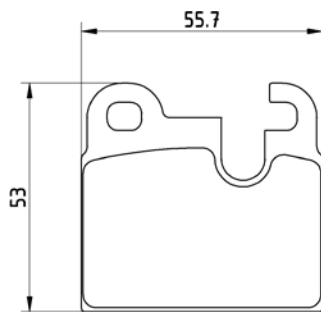

Model & Derivative	Year	Position
AIFA roMeo		
Giulietta 1750	69-74	Rear
Giulietta 2000	69-74	Rear
GT Junior 1.3	69-77	Rear
GT Junior 1.6	69-77	Rear
GTV Berlina 1750	69-77	Rear
GTV Berlina 2000	69-77	Rear
Guilia 1.3	67-77	Rear
Guilia 1.6	67-77	Rear
BMW		
5 Series E12525	79-84	Rear
5 Series E12 528	79-79	Rear
5 Series E12528i	79-81	Rear
5 Series E12530	79-80	Rear
PorsCHe		
911 Series 2.0	65-69	Rear
912 Series 1.6	65-70	Rear
914 Series 2.0 Volkswagen 6	69-73	Front