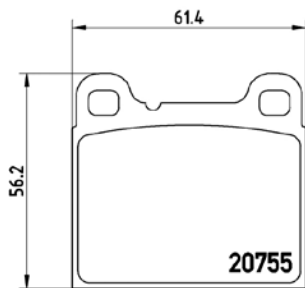

760 2.3	84-92	Rear
760 2.3 Turbo	82-90	Rear
760 2.4 D	82-92	Rear
760 2.4 TD	87-92	Rear
760 2.4 Turbo Diesel	82-92	Rear
760 2.8	82-91	Rear
760 Kombi 2.3	84-87	Rear
760 Kombi 2.3 Turbo	84-90	Rear
760 Kombi 2.4 D	82-92	Rear
760 Kombi 2.4 TD	87-92	Rear
760 Kombi 2.8	86-91	Rear
780 2.4 D	86-90	Rear
780 2.9	86-90	Rear
850 Estate 2.0	93-96	Rear
850 Estate 2.0 Turbo	93-97	Rear
850 Estate 2.3	96-96	Rear
850 Estate 2.3 T5	93-96	Rear
850 Estate 2.3 T5 R	95-96	Rear
850 Estate 2.3 Turbo R	95-97	Rear
850 Estate 2.4 GLE	93-97	Rear
850 Estate 2.5	92-96	Rear
850 Estate 2.5 TDi	95-96	Rear
940 I 2.0	90-94	Rear
940 I 2.0 Turbo	90-94	Rear
940 I 2.3	90-94	Rear
940 I 2.3 Turbo	90-94	Rear
940 I 2.4 D	90-94	Rear
940 I 2.4 TD	90-94	Rear
940 I 2.4 Turbo Diesel	90-94	Rear
940 II 2.0	94-97	Rear
940 II 2.0 Turbo	96-98	Rear
940 II 2.3	94-98	Rear
940 II 2.3 Turbo	94-98	Rear
940 II 2.4 TD	94-98	Rear
940 II Estate 2.0	94-97	Rear
940 II Estate 2.0 Turbo	96-98	Rear
940 II Estate 2.3	94-98	Rear
940 II Estate 2.3 Turbo	94-98	Rear
940 II Estate 2.4 TD	94-98	Rear
940 II Kombi 2.0	94-97	Rear
940 II Kombi 2.0 Turbo	96-98	Rear
940 II Kombi 2.3	94-98	Rear
940 II Kombi 2.3 Turbo	94-98	Rear
940 II Kombi 2.4 TD	94-98	Rear
960 2.0	90-93	Rear
960 2.3 Turbo	90-93	Rear
960 2.4 TD	91-94	Rear
960 2.8	90-92	Rear
960 2.9	90-94	Rear
960 II 2.5	94-96	Rear
960 II 2.9	94-96	Rear
960 II Estate 2.5	94-96	Rear
960 II Estate 2.9	94-96	Rear
960 Kombi 2.0	90-93	Rear
960 Kombi 2.3 Turbo	90-93	Rear
960 Kombi 2.4 TD	91-94	Rear
960 Kombi 2.4 TDi	90-93	Rear
960 Kombi 2.8	90-92	Rear
960 Kombi 2.9	90-94	Rear

[-] W 61,4 x H 56,2