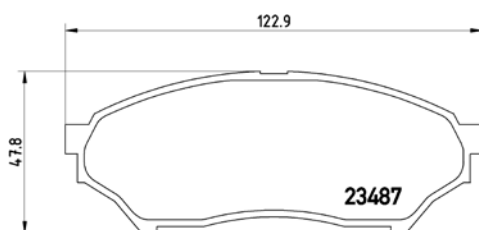

TX0181

TMD Number: 2348701

Model & Derivative	Year	Position

MiTsuBisHi		
Pajero 1.6 IO	99-01	Front
Pajero 1.8 IO	99-01	Front
Pajero 1.8 IO GDi	99on	Front
Pajero 2.0 IO	02-03	Front
Pajero 2.0 IO GDi	00on	Front