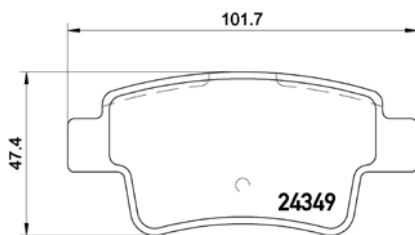

TX0794

TMD Number: 2434801

Model & Derivative **Year** **Position**

FiaT		
Croma 1.8 16V	05 on	Rear
Croma 1.9 D Multi-Jet	05 on	Rear
Croma 2.2 16V	05 on	Rear
Croma 2.4 D Multi-Jet	05 on	Rear

TX0795

TMD Number: 2434901