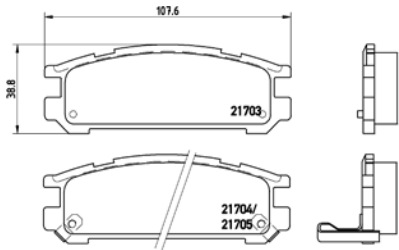

TMD Number: 217030