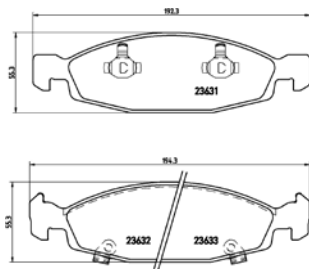

TX0617

TMD Number: 2363101

Model & Derivative	Year	Position

chrYsler		
GrandCherokee MklI 2.7CRD4X4	01-04	Front
Grand Cherokee Mk II 4.0 4X4	99-02	Front
Grand Cherokee Mk II 4.7 V8	99-00	Front

TX0618

TMD Number: 2363801