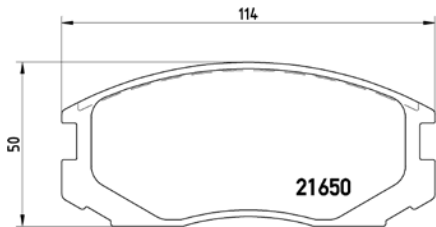

TMD Number: 2165001

Model & Derivative	Year	Position
DaihaTSu		
Cuore 1.0 VI	00-03	Front
Sirion 1.3 Sport	00-05	Front
Sirion 1.3 Sport 4WD	00-05	Front
Terios 1.3 4WD	97-00	Front
Terios 1.3 4X2	01-05	Front
Terios 1.3 4X2 LWB	01-05	Front
Terios 1.3 4X2 LWB 5 Seat	01-05	Front
Terios 1.3 4X2 LWB 7 Seat	01-05	Front
Terios 1.3 DVVT 4X4	05on	Front
Terios 1.3 OFF ROAD	01-05	Front
Terios 1.5 LWB 7 Seat	05on	Front
YRV (All Models)	01 on	Front
MiTSubiShi		
Lancer 1.5 GLX	07 on	Front
PRoToN		
Persona		Front