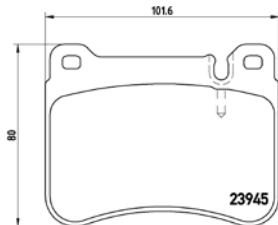

Model & Derivative	Year	Position
MercedeS-beNz		
C-Class S203 Series C180 Kompressor	02-07	Front
C-Class S203 Series C200 Kompressor	01-07	Front
C-Class S203 Series C230	05-07	Front
C-Class S203 Series C240	01-07	Front
C-Class S203 Series C270 CDi	01-07	Front
C-Class S203 Series C320	01-07	Front
C-Class S203 Series C320 CDi	05-07	Front
C-Class S203 Series C350	05-07	Front
C-Class W203 Series C180 Kompressor Classic	02-07	Front
C-Class W203 Series C200 Kompressor Classic	00-07	Front
C-Class W203 Series C220 CDi Classic	02-07	Front
C-Class W203 Series C230 Classic	06-07	Front
C-Class W203 Series C230 Kompressor Sport	04-07	Front
C-Class W203 Series C240 Elegance	00-07	Front
C-Class W203 Series C270 CDi Elegance	00-07	Front
C-Class W203 Series C280 Elegance	05-07	Front
C-Class W203 Series C320 CDi Elegance	05-07	Front
C-Class W203 Series C320 Elegance	00-07	Front
C-Class W203 Series C350 Elegance	05-07	Front