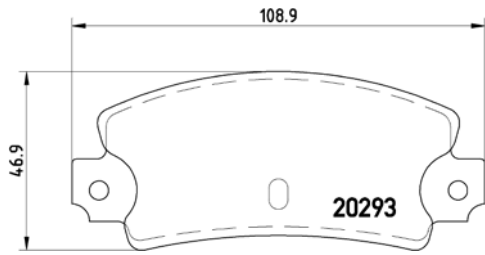

TMD Number: 2029301