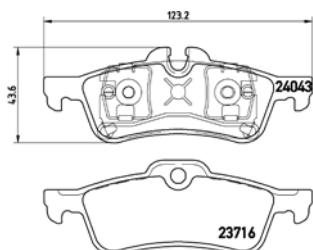

TX0710

TMD Number: 2404301