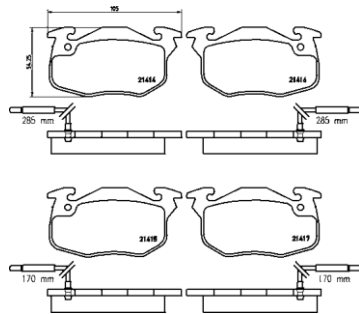

TMD Number: 2141401