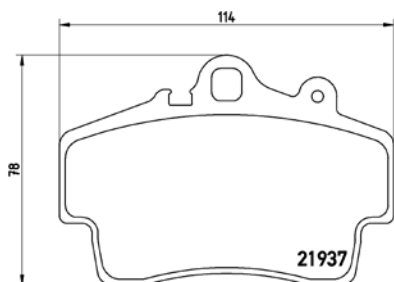

Model & Derivative	Year	Position
PorSche		
Boxter 986	96 on	Front
Boxter 987	04 on	Front
Cayman	05 on	Front