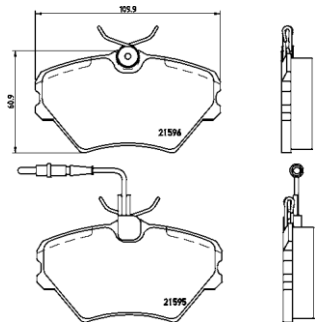

TX1038

TMD Number: 2159502

Model & Derivative | **Year** | **Position**

reNault

Laguna	93-01	Front