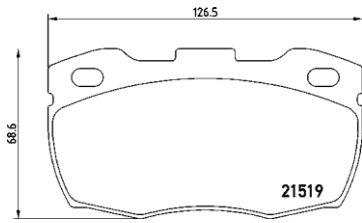

TMD Number: 2151902

(1mm different in thickness)

Model & Derivative | **Year** | **Position**

IaNDroVer

Defender 110 Series (All Models)	93 on	Front
Defender 130 Series (All Models)	95 on	Front

TX1036

TMD Number: 2155202