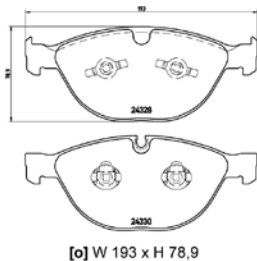

TX0787

TMD Number: 2432801

Model & Derivative **Year** **Position**

bMw		
5 Series E60 535D	07 on	Front
5 Series E60 550i	05 on	Front
5 Series E60 M5	04-07	Front
5 Series E61 M5	07 on	Front
6 Series E63 650i	05 on	Front
6 Series E63 M6	05 on	Front
6 Series E64 650i	05 on	Front
6 Series E64 M6	05 on	Front
7 Series E65 750 il	05-08	Front
7 Series E65 750 li	05-08	Front
7 Series E65 750i	05-08	Front
7 Series E65 760 li	03-08	Front
7 Series E65 760i	03-08	Front
7 Series E66 750 il	05-08	Front
7 Series E66 750 li	05-08	Front
7 Series E66 760 li	03-08	Front
7 Series E66 760i	03-08	Front