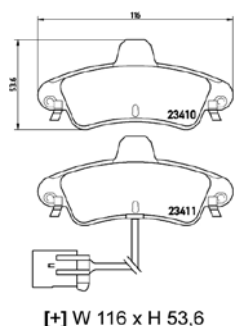

TX0555

TMD Number: 2341008

[+] W 116 x H 53,6

Model & Derivative	Year	Position
ForD		
Mondeo 2.5	98 on	Rear

TX0556

TMD Number: 234170