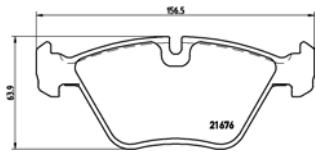

tX0040 (suPersedes to tX0021)

tMd NuMber: **2164302**