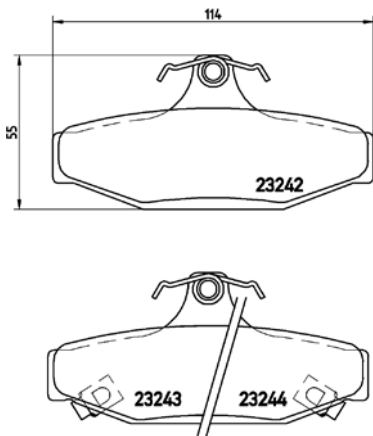

TX0139

TMD Number: 2324201

Model & Derivative	Year	Position
ForD		
Falcon (All Models)	96 on	Rear
ForD CoMM.		
Ford Comm. Ranchero 4.0 BK	97 on	Rear
Ford Comm. Ranchero 4.0 GLIUTE	97 on	Rear
Ford Comm. Ranchero 4.0 XR6	97 on	Rear
ssANgYoNg		
Korrando (All Models)	97-00	Rear
Musso (All Models)	95-00	Rear