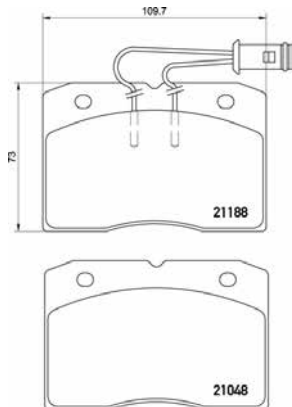

TMD Number: 2118801

Model & Derivative	Year	Position

iveco		
Daily II Bus	89-99	Front