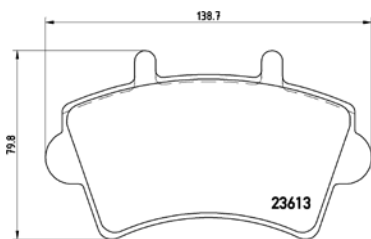

TX0612

TMD Number: 2361301