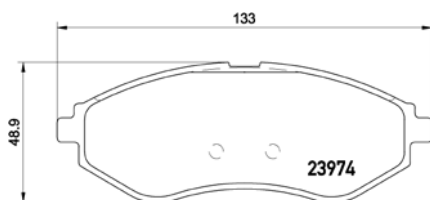

TX0693

TMD Number: 2397001

[+] W 164,3 x H 57

Model & Derivative	Year	Position
Nissan		
Navara	97 on	Front
NP 300	08 on	Front
Pick-up	99-04	Front

TX0694

TMD Number: 2397401

Model & Derivative	Year	Position
cHeVroleT		
Aveo	03-08	Front
ProToN		
Savvy	05 on	Front