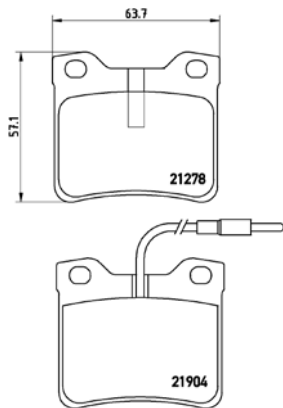

TX0440

TMD Number: 2190403

Model & Derivative **Year** **Position**

MeRceDeS-beNz		
V-Class	96-03	Rear
Vito	96-03	Rear