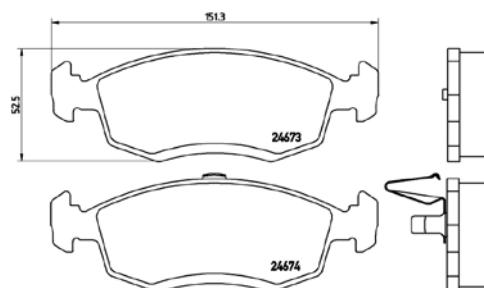

TX0868

TMD Number: 2467301

[–] W 151,3/150,1 x H 52,5

Model & Derivative	Year	Position
DaCia		
Logan	07 on	Front
reNaulT		
Logan	07 on	Front

TX0869

TMD Number: 2469201