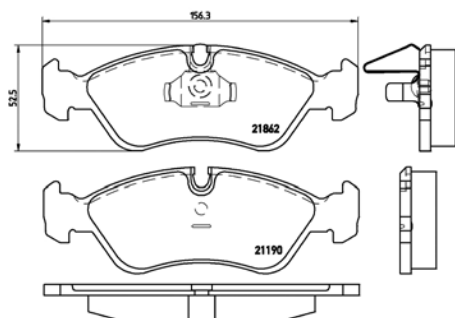

TX0430

TMD Number: 2186201

[o] W 156,3 x H 52,5

Model & Derivative	Year	Position
oPeL		
Astra 160iE	93 on	Front
Astra 180i	93 on	Front
Astra 200i	93 on	Front
Astra 200iE	93 on	Front
Callibra 2.0i 16V	93-97	Front
Kadett 200i	93 on	Front
Monza20016VCD	89-93	Front
Monza 200CLi	89-93	Front
Monza 200 GLi	89-93	Front