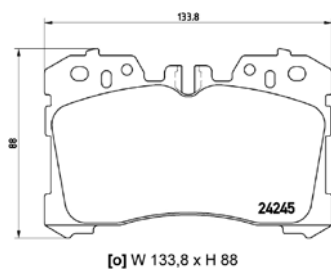

TX0763

TMD Number: 2424502