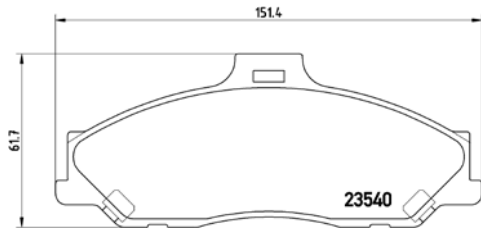

TMD Number: 2354001

Model & Derivative | **Year** | **Position**

ForD		
Ranger 2.2i 2WD Zim Models	99-06	Front
Ranger 2.5 D 2WD Zim Models	99-06	Front
Ranger 2.5 MZR-CD 2WD Zim Models	99-06	Front
Ranger 2.5 TD 2WD Zim Models	99-06	Front
Ranger 2.5 TDCi 2WD Zim Models	06 on	Front
MazDa		
B Series 2.2i Zim Models	99-06	Front
B Series 2.5 D Zim Models	99-06	Front
B Series 2.5 MZR-CD 2WD Zim Models	99-06	Front
B Series 2.5 TD Zim Models	99-06	Front