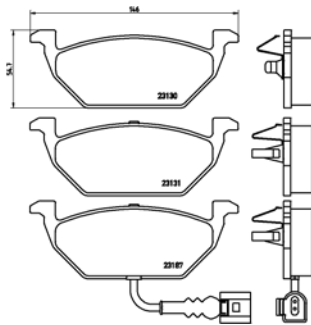

TMD Number: 2313101

Model & Derivative   **Year**   **Position**

VoIKsWaGeN

Jetta IV 1.6 Comfortline	00-03	Front
Jetta IV 1.9 TDi Highline	00-03	Front
Jetta IV 2.0 Highline	00-03	Front
Jetta V 1.2 TSi	10 on	Front
Jetta V 1.4 TSi Comfortline 90kW	10 on	Front
Jetta V 1.4 TSi Highline 118kW	10 on	Front
Jetta V 1.4 TSi Trendline 90kW	10 on	Front
Jetta V 1.6 Comfortline	06 on	Front
Jetta V 1.6 TDi 77kW	10 on	Front
Jetta V 1.6 Trendline	06 on	Front
Jetta V 1.9 TDi Comfortline	06 on	Front
Jetta V 2.0 Comfortline	06 on	Front
Jetta V 2.0 TDi Sportline	06 on	Front
Jetta V 2.0 Trendline	06 on	Front
Jetta V 2.0 TSi DSG	06 on	Front
Jetta V 2.0 TSi Manual	06 on	Front
Jetta VI 1.2 TSi Trendline	11 on	Front
Jetta VI 1.4 TSi Comfortline	11 on	Front
Jetta VI 1.4 TSi Highline	11 on	Front
Jetta VI 1.4 TSi Trendline	11 on	Front
Jetta VI 1.6 TDi Comfortline	11 on	Front
Jetta VI 1.6 TDi Comfortline DSG	11 on	Front
Jetta VI 2.0 TDi Highline	11 on	Front
Polo Classic I 1.4i	02-04	Front
Polo Classic I 1.6i	02 on	Front
Polo Classic II 1.4i	02 on	Front
Polo Classic II 1.4 TDi	02 on	Front
Polo Classic II 1.6i	02 on	Front
Polo Classic II 1.9 TDi 74kW	04 on	Front
Polo Hatch 1.4 TDi	02 on	Front
Polo Hatch 1.4i	02 on	Front
Polo Hatch 1.6 Cross Polo 16V	08 on	Front
Polo Hatch 1.6i	02 on	Front
Polo Hatch 1.9 TDi 74kW Highline	02 on	Front
Polo Hatch 1.9 TDi Cross Polo	06 on	Front

VoIKsWaGeN CoMM.

Caddy Panel Van 1.6 TDi	10 on	Front
Caddy Panel Van 1.6i 75kW	04 on	Front
Caddy Panel Van 1.9 TDi 73kW	04-10	Front
Caddy Panel Van 1.9 TDi 73kW Maxi	04-10	Front
Caddy Panel Van 2.0 SDi	04-10	Front
Caddy Panel Van 2.0 TDi	10 on	Front