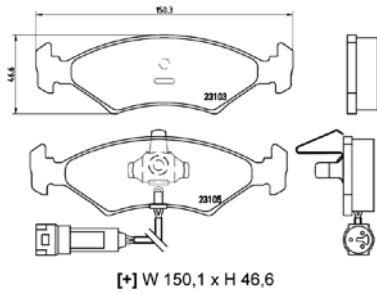

TvR

Chimaera	92 on	Front
Griffith	90 on	Front

[-] W 150,1 x H 46,4

TMD Number: 2310501

[+] W 150,1 x H 46,6

Model & Derivative	Year	Position
FoRD		
Escort	86-90	Front
Sierra	81-86	Front
Sierra	82-93	Front

TX0480