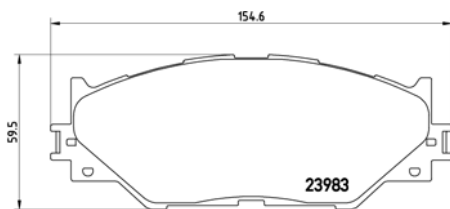

Model & Derivative	Year	Position
Fiat		
Bravo II 1.4i	07 on	Front
oPel		
Corsa D 1.3 CDTi Enjoy 5-Door	06 on	Front
Corsa D 1.4 Cosmo 5-Door	06 on	Front
Corsa D 1.4 Enjoy 5-Door	06 on	Front
Corsa D 1.4 Enjoy 5-Door Automatic	06 on	Front
Corsa D 1.4 Essentia 5-Door	06 on	Front
Corsa D 1.4 Sport 3-Door	06 on	Front
ProTon		
Gen 2 1.6 Models	05 on	Front
Satria Neo 1.6	07 on	Front

TX0698

TMD Number: 2398301