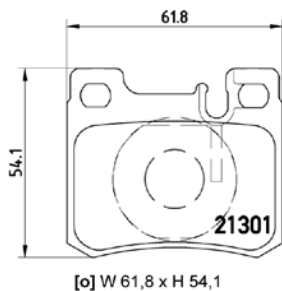

Model & Derivative	Year	Position
MeRceDeS-beNz		
C124 Series Coupe 320 CE	92-93	Rear
SL-Class R129 Series SL 280	93-01	Rear
SL-Class R129 Series SL 300	89-93	Rear
SL-Class R129 Series SL 320	98-01	Rear
SL-Class R129 Series SL 500	98-01	Rear
W201 Series 190E 1.8	87-94	Rear
W201 Series 190E 2.0	87-94	Rear

TX0344

TMD Number: 213050