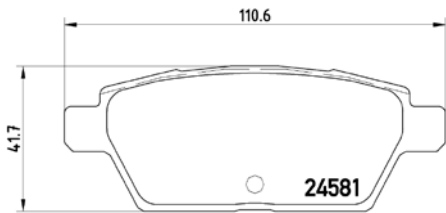

TX0846

PARTS LiSTing

Brake Pads

TMD Number: 2458002

[-] W 182,4 x H 52,6

Model & Derivative	Year	Position
ForD		
Five Hundred	04 on	Front
MerCurY		
Montego	03 on	Front

TX0847

TMD Number: 2458101