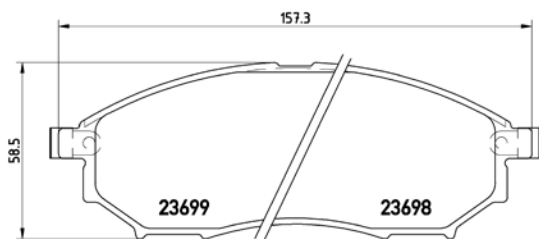

TX0630

TMD Number: 2369801

Model & Derivative	Year	Position
NissaN		
Murano 3.5i V6	05 on	Front
NissaN coMM.		
Navara 2.5 DCi Double Cab 4X4 Diesel	10 on	Front
Navara 2.5 DCi Double Cab 4X4 Diesel Automatic	10 on	Front
Navara 2.5 DCi LE 4X4 King Cab Diesel	10 on	Front
Navara 2.5 DCi LE King Cab Diesel	10 on	Front
Navara 2.5 DCi Pick-up 4X4 Diesel	10 on	Front
Navara 2.5 DCi Pick-up 4X4 Diesel Automatic	10 on	Front
Navara 2.5 DCi SE Double Cab 4X4 Diesel	10 on	Front
Navara 2.5 DCi XE Double Cab 4X4 Diesel	10 on	Front
Navara 3.0 DCi V6 4X4 LE	10 on	Front
Navara 4.0i Double Cab	10 on	Front
Navara 4.0i Double Cab 4X4	10 on	Front
Navara 4.0i Double Cab 4X4 Automatic	10 on	Front
Navara 4.0i Double Cab Automatic	10 on	Front
reNault		
Koleos 2.0 DCi 2X4	08 on	Front
Koleos 2.0 DCi 4X4	08 on	Front
Koleos 2.5 4X2 Dynamique	08 on	Front
Koleos 2.5 4X4 Dynamique	08 on	Front