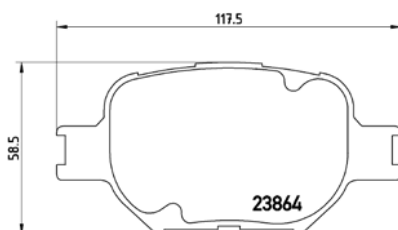

tX0124

TMD Number: 2386401

Model & Derivative	Year	Position

ToYoTa		
RunX TRD	04-07	Front