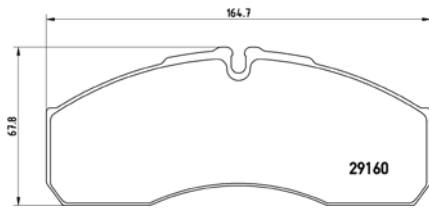

TX0924

PARTS LiSTing

Brake Pads

TMD Number: 2916002

Model & Derivative	Year	Position
iVeCo		
Daily III	99 on	Front
NiSSaN		
Atleon	00 on	Front
reNault		
Truck Mascott Truck Maxity	99-04 07on	Front Front

TX0929

TMD Number: 2919001