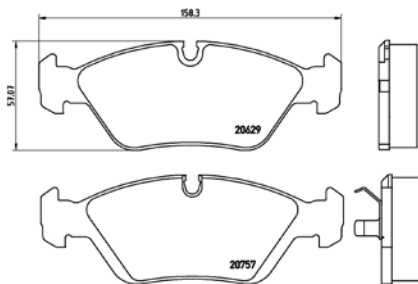

TMD Number: 2057401

Model & Derivative	Year	Position
NissAN		
Panache	80-82	Front
Pulsar 1500	80-82	Front
Pulsar DL	80-82	Front
Pulsar GX	80-82	Front
reNAuIT		
5 1400 TS	82-85	Front
R5 GTH	77-85	Front

TX0174

TMD Number: 2062902

Model & Derivative	Year	Position
BMW		
3 Series E30 325i Shadowline	87-90	Front
333i	85-87	Front
5 Series E28 518i	83-87	Front
5 Series E28 520i	82-85	Front
5 Series E28 520i	85-89	Front
5 Series E28 525E	85-89	Front
5 Series E28 525i	81-87	Front
5 Series E28 528i	85-89	Front
5 Series E28 535i	85-89	Front
5 Series E28 M 535i	85-89	Front
6 Series E24 635 CSi	76-90	Front
PorsChE		
928 4.4 16V	79-85	Front
928 S 4.9 S	85-94	Front

TX0175

TMD Number: 2131201

Model & Derivative	Year	Position
HoNDA		
Ballade 160i	92-96	Rear
Ballade 160i 16V DOHC	89-92	Rear
Ballade 160i 16V SOHC	89-92	Rear
CRXi ESi 16V	92-00	Rear
CRXi II 1.6 16V	87-92	Rear
Jazz 1.3 Comfort	08 on	Rear
Jazz 1.4i	08 on	Rear
Jazz 1.5 EX	08 on	Rear
Jazz 1.5 EXS	08 on	Rear
Prelude 2.0i 16V	90-91	Rear
Mg		
ZR 120	01 on	Rear
ZR TD	01 on	Rear