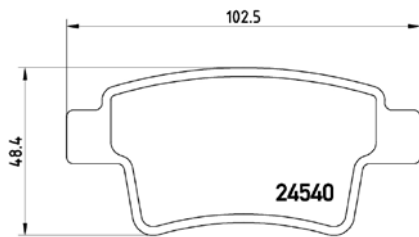

[–] W 102,5 x H 48,4

Model & Derivative	Year	Position
CiTroeN		
C4	06 on	Rear
C4 Grand Picasso	06 on	Rear
C4 Picasso	07 on	Rear
Peugeot		
408	10 on	Rear

TX0836

TMD Number: 2454401