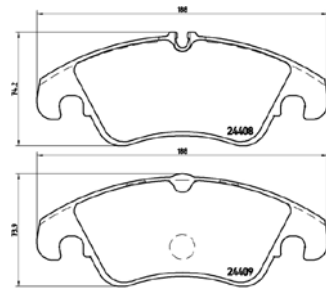

TMD Number: 2474302

[+] W 188 x H 74,2/73,9

Model & Derivative	Year	Position
auDi		
A4 Avant 2.0 TDi	08-10	Front
A4 Avant 2.0 TDi	11on	Front
A4 Avant 2.0 TFSi	08on	Front
A4 Avant 2.0 TFSi Quattro	08on	Front
A4 Avant 2.5 TDi Quattro	08on	Front
A4 Avant 3.0 TDi	11on	Front
A4 Avant 3.0 TDi Quattro	04-08	Front
A5 Cabrio 1.8 TFSi	09on	Front
A5 Cabrio 2.0 TDi	09on	Front
A5 Cabrio 2.0 TFSi	09on	Front
A5 Cabrio 2.0 TFSi Quattro	09on	Front
A5 Cabrio 2.7 TDi	09on	Front
A5 Cabrio 3.0 TDi	11on	Front
A5 Cabrio 3.0 TDi Quattro	09on	Front
A5 Cabrio 3.2 FSi	09on	Front
A5 Cabrio 3.2 FSi Quattro	09on	Front
A5 Cabrio 4.2 FSi Quattro	09on	Front
A5 Coupe 1.8 TFSi	07 on	Front
A5 Coupe 2.0 TDi	08 on	Front
A5 Coupe 2.0 TDi Quattro	08on	Front
A5 Coupe 2.0 TFSi	08on	Front
A5 Coupe 2.0 TFSi Quattro S-Tronic	11on	Front
A5 Coupe 2.7 TDi	07on	Front
A5 Coupe 3.0 TDi	11on	Front
A5 Coupe 3.0 TDi Quattro S-Tronic	07on	Front
A5 Coupe 3.2 FSi	07on	Front
A5 Coupe 3.2 FSi Quattro	07on	Front
A5 Sportback 2.0 TDi	09on	Front
A5 Sportback 2.0 TFSi	09on	Front
A5 Sportback 2.0 TFSi Quattro	11on	Front
A5 Sportback 2.7 TDi	09on	Front
A5 Sportback 3.0 TDi Quattro	09on	Front
A5 Sportback 3.2 FSi Quattro	11on	Front
Q5 2.0 FSi Quattro	08 on	Front
Q5 2.0 FSi Quattro S-Tronic	09 on	Front
Q5 2.0 TDi Quattro	08on	Front
Q5 3.0 TDi Quattro	08on	Front
Q5 3.2 FSi Quattro	08on	Front