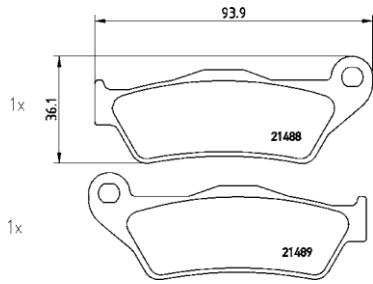

TX0377

TMD Number: 2148801