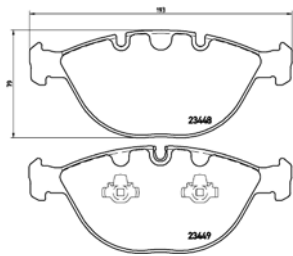

TX0567

TMD Number: 2344801

Model & Derivative	Year	Position
BMW		
X5 Series E53 4.4i	03 on	Front
X5 Series E53 4.6 is	02 on	Front
X5 Series E53 4.8 is	04 on	Front