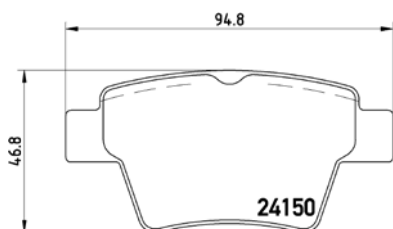

Model & Derivative	Year	Position
ciTroen		
C4 Series 1.6 HDi	04-09	Rear
C4 Series 1.6 VTi Coupe	04-09	Rear
C4 Series 1.6 VTR Coupe	09 on	Rear
C4 Series 1.6i	04-09	Rear
C4 Series 1.6i THP Turbo	10 on	Rear
C4 Series 2.0 VTS Coupe	04-09	Rear
C4 Series VTi Seduction + Coupe	10 on	Rear
Peugeot		
207 Series 1.6 GTi	06 on	Rear
207 Series 1.6 Sport I CC	07-09	Rear
207 Series 1.6 Sport II CC	07 on	Rear
207 Series 1.6 VTi	07 on	Rear
207 Series 1.6 XS	06 on	Rear
207 Series 1.6 XS HDi	06 on	Rear
307 Series 1.6 XR	01-05	Rear
307 Series 1.6 XR Estate	02-05	Rear
307 Series 1.6 XS HDi	04-05	Rear
307 Series 1.6 XT	01-05	Rear
307 Series 2.0 CC	03-05	Rear
307 Series 2.0 XS	01-05	Rear
307 Series 2.0 XS	05-07	Rear
307 Series 2.0 XS HDi	01-04	Rear
307 Series 2.0 XS Station Wagon	02-05	Rear
307 Series X-Line 1.6	05 on	Rear
307 Series X-Line 1.6 HDi	05 on	Rear
307 Series X-Line 2.0 CC	05 on	Rear