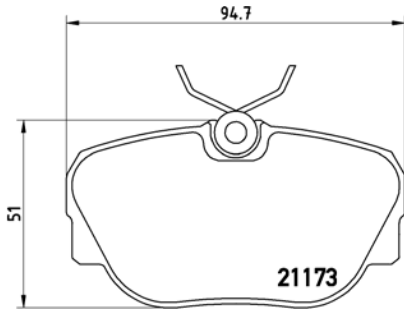

TMD Number: 2117302

Model & Derivative	Year	Position

hoNDa		
BMW 3 Series E30 316	86-92	Front
BMW 3 Series E30 316i	86-92	Front
BMW 3 Series E30 316i Touring	91-94	Front
BMW 3 Series E30 318i	83-91	Front
BMW 3 Series E30 318i	89-93	Front
BMW 3 Series E30 318i Convertible	90-93	Front
BMW 3 Series E30 318i Touring	87-91	Front
BMW 3 Series E30 320i	83-92	Front
BMW 3 Series E30 323i	83-86	Front
BMW 3 Series E30 325i	86-92	Front
BMW 3 Series E30 325i Convertible	87-93	Front
BMW 3 Series E30 325i Shadowline	83-91	Front
BMW 3 Series E30 325i Touring	87-93	Front
BMW 3 Series E30 325iX	86-92	Front
BMW Z Series Z1 Roadster	89-91	Front
MerCeDes-BeNz		
190E W201	84-92	Front
saaB		
9001 2.0 C	79-88	Front
9001 2.0 Turbo	86-91	Front
9001 2.0i	80-90	Front