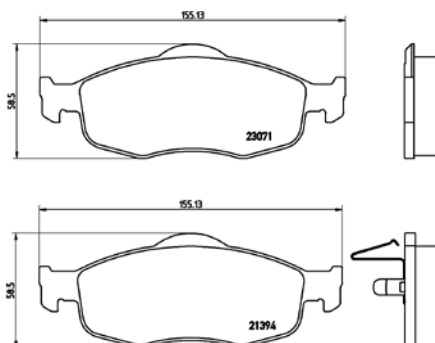

Model & Derivative	Year	Position
MAzDA		
626 1.6	83-86	Front
626 1.8	89-92	Front
626 2.0	83-86	Front
626 2.0 EGi	87-89	Front
626 2.0SL	89-92	Front
626 2.0SLi	89-92	Front

TX0149

TMD Number: 2139408

Model & Derivative	Year	Position
ForD		
Modeo 1.8 (All Models)	97-01	Front
Modeo 2.0i (All Models)	97on	Front