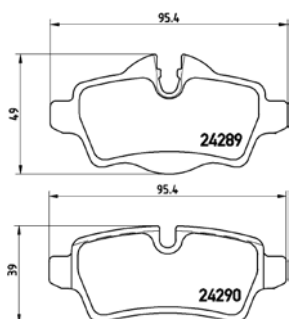

TX0772

TMD Number: 2428901