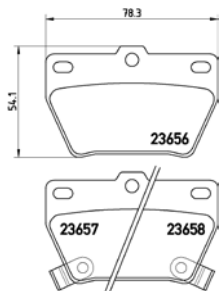

TX0622

TMD Number: 2365601

Model & Derivative	Year	Position
ToYoTa		
Rav4 4X4	01 on	Rear
Rav4 4X4 (All Models)	00-06	Rear

TX0623

TMD Number: 2366201