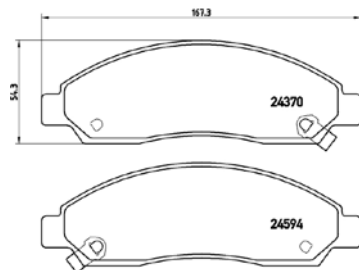

tX0011

TMD Number: 2437001

[*] W 167,3 x H 54,3

Model & Derivative | **Year** | **Position**

isuzu CoMM.		
KB/KBS Series 200 Base 14" Wheel 4X2	09 on	Front
KB/KBS Series 200i 14" Wheels	04-09	Front
KB/KBS Series 200i Fleetside Raised Body	04-09	Front
KB/KBS Series 240i LE 4X4 Raised Body	04-09	Front
KB/KBS Series 240i LE Raised Body	04-09	Front
KB/KBS Series 250 Base 14" Wheel 4X2	09 on	Front
KB/KBS Series 250 Double Cab 14" Wheels	04-09	Front
KB/KBS Series 250 Double Cab Fleetside Raised Body	04-09	Front
KB/KBS Series 250 Double Cab LE 4X4 Raised Body	04-09	Front
KB/KBS Series 250 Double Cab Raised Body	04-09	Front
KB/KBS Series 300 TDi Fleetside Raised Body	04-09	Front
KB/KBS Series 300 TDi LE 4X4 Raised Body	04-09	Front
KB/KBS Series 300 TDi LX Raised Body	04-09	Front
KB/KBS Series 350	04-09	Front
KB/KBS Series 360i	04-09	Front