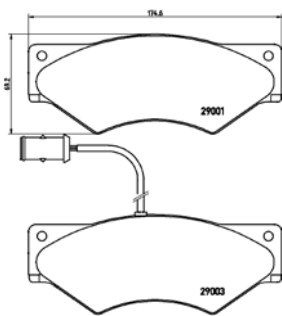

TX0895

TMD Number: 2900102