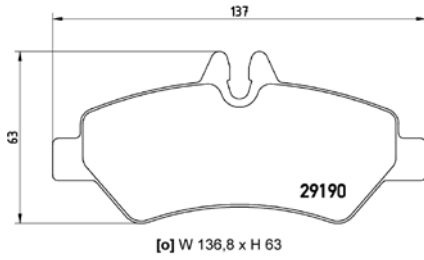

TMD Number: 2919001