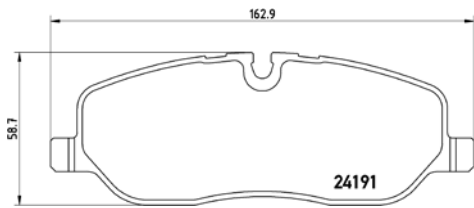

TX0758

PARTS LiSTing

Brake Pads

TMD Number: 2419101

Model & Derivative	Year	Position
laNDroVer		
Discovery III 2.7 TD V6	05-09	Front
Discovery III 4.0 V6	05-09	Front
Discovery III 4.2 V8	05-09	Front
Discovery III 4.4 V8	05-09	Front
raNge roVer		
Range Rover III 3.0 TD6	02 on	Front
Range Rover III 4.4 V8	02 on	Front
Range Rover III 4.4i V8 Sport	07 on	Front

TX0759

TMD Number: 241920