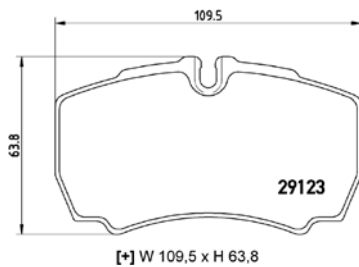

TX0913

TMD Number: 2912307

Model & Derivative	Year	Position
ForD		
Transit	06 on	Rear

TX0919

TMD Number: 2915301