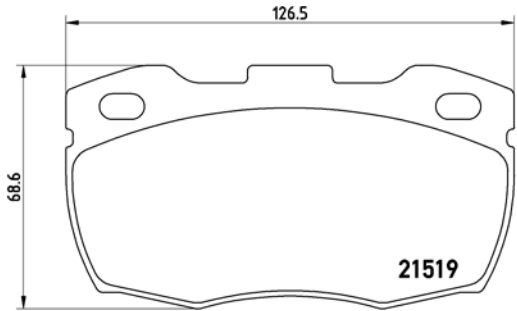

tX0109

PArts LISTING

Brake Pads

TMD Number: 2151901

Model & Derivative	Year	Position

IaNDroVer		
Defender 110 Series	86-92	Front

tX0110

TMD Number: 2355202