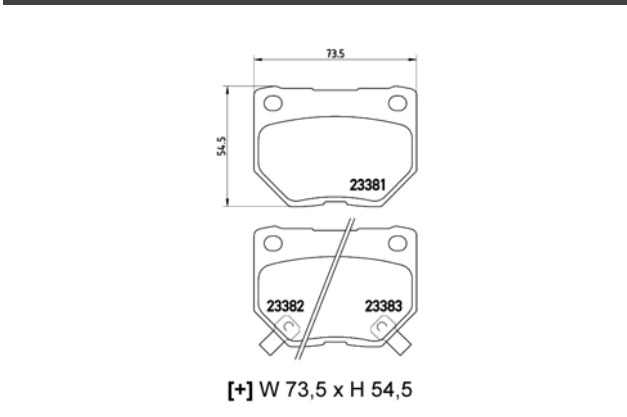

Model & Derivative	Year	Position
NiSSaN		
300 ZX	92 on	Rear
Subaru		
Impreza 2.0 STi WRX	01-05	Rear
Impreza 2.0 STi WRX	03-05	Rear
Impreza 2.0 WRX Turbo AWD	00-05	Rear
Impreza 2.0R 4WD	05-08	Rear
Impreza Turbo WRX	06-07	Rear