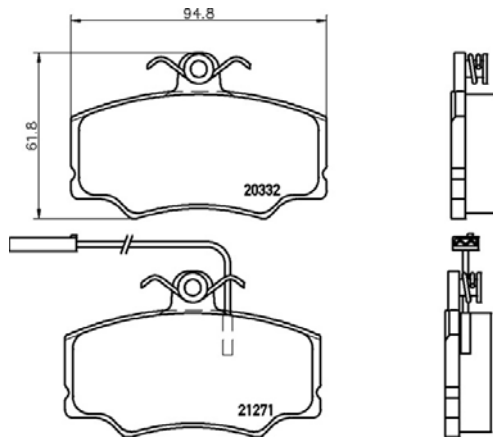

TX1021

TMD Number: 2033210

Model & Derivative	Year	Position

alFa roMeo		
16V Boxer 1.7	93 on	Front
33 16V (All Models)	96 on	Front