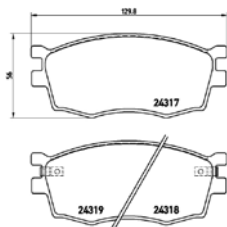

[+] W 129,8 x H 56

Model & Derivative | **Year** | **Position**

HYuNDai		
Accent 1.4 GL	05-10	Front
Accent 1.6 GLS	05-10	Front
Accent 1.6 HS	05-10	Front
i20 1.4 Automatic	08 on	Front
i20 1.4 GL	08 on	Front
i20 1.6 GLS	08 on	Front
Kia		
Rio1.4Hatch	05-08	Front
Rio1.4Sedan	05-08	Front
Rio1.6Sport	08-10	Front