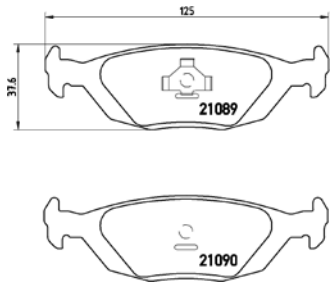

AusTiN		
Maestro	83-92	Front
Montego	84-88	Front
Mg		
Maestro		Front
Montego		Front
rover		
Maestro		Front
Montego		Front

TMD Number: 2108902

Model & Derivative	Year	Position
Saab		
9000	95 on	Rear

TX0310