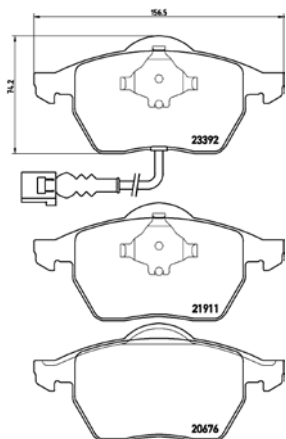

tX0099

TMD Number: 2339201