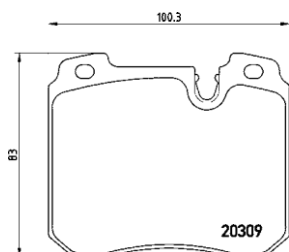

TX0235

TMD Number: 2030903