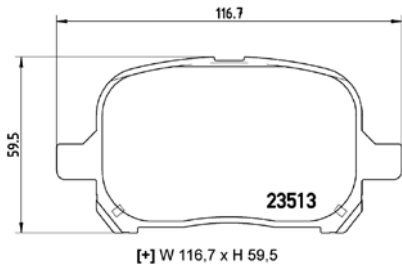

TMD Number: 2351302

Model & Derivative Year Position

ToYoTa		
Camry Imported Models	96-00	Front

TX0580

TMD Number: 2351703