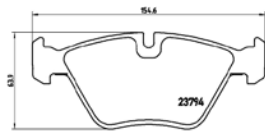

1 Series E82 & E88 118D	07-09	Front
1 Series E82 & E88 118D Facelift	10-11	Front
1 Series E82 & E88 120D	07-09	Front
1 Series E82 & E88 120D Facelift	10-11	Front
1 Series E82 & E88 120i	07-09	Front
1 Series E82 & E88 120i Facelift	10-11	Front
1 Series E82 & E88 125i	07-09	Front
1 Series E82 & E88 125i Facelift	10-11	Front
1 Series E87 & E81 118i Facelift	08 on	Front
1 Series E87 & E81 120D	04-07	Front
1 Series E87 & E81 120D	07 on	Front
1 Series E87 & E81 120i	04-07	Front
1 Series E87 & E81 120i	07 on	Front
1 Series E87 & E81 125i	07-09	Front
1 Series E87 & E81 130i	04-09	Front
1 Series Facelift E87 & E81 130i	09 on	Front
3 Series E90 318i	05-07	Front
3 Series E90 320D	06-09	Front
3 Series E90 320D Facelift	09-11	Front
3 Series E90 320i	05-07	Front
3 Series E90 320i	07-11	Front
3 Series E90 320i Facelift	09-11	Front
3 Series E90 323i	06-08	Front
3 Series E90 323i Facelift	09-11	Front
3 Series E90 325D	06-11	Front
3 Series E90 325i	06-08	Front
3 Series E90 325i Facelift	09-11	Front
3 Series E90 330i	06-08	Front
3 Series E90 330i Facelift	09-11	Front
3 Series E91 318i	06-11	Front
3 Series E91 320D	05-08	Front
3 Series E91 320D	09-11	Front
3 Series E91 320i	06-08	Front
3 Series E91 325i	06-08	Front
3 Series E91 325i	09-11	Front
3 Series E92 320i Coupe	06-11	Front
3 Series E92 325i Coupe	06-08	Front
3 Series E92 325i Coupe	09-11	Front
3 Series E92 330i Coupe	06-11	Front
3 Series E93 330i Convertible	07-11	Front
520D E60	05-07	Front
520D F10	10 on	Front
520i E60	03 on	Front
523i E60 Automatic	05-07	Front
523i E60 Automatic	07 on	Front
523i E60 Manual	05-07	Front
523i E60 Manual	07 on	Front
525D E60	04 on	Front
525i E60 Automatic	04-07	Front
525i E60 Automatic	07 on	Front
525i E60 Manual	04-07	Front
525i E60 Manual	07 on	Front
525i E61	04 on	Front
X1 Series E84 S-Drive 2.0D	10 on	Front
X1 Series E84 X-Drive 2.3D	10 on	Front
Z4 Series E89 S-Drive 20i	11 on	Front
Z4 Series E89 S-Drive 23i	09 on	Front
Z4 Series E89 S-Drive 23i A-Sport	09 on	Front
Z4 Series E89 S-Drive 28i	11 on	Front
Z4 Series E89 S-Drive 30i	09 on	Front
Z4 Series E89 S-Drive 30i A-Sport	09 on	Front

[o] W 155,1/154,6 x H 63,9/63,9