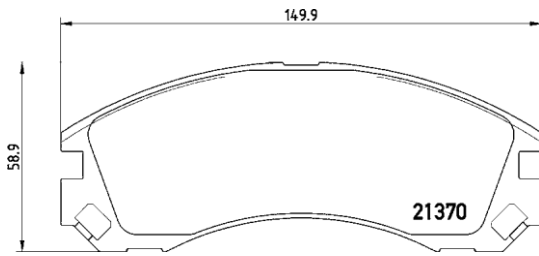

PARTS LiSTing

Brake Pads

TX0351 (See TX0024 ConT...)

TMD Number: 2137001

Model & Derivative	Year	Position
MiTSubiShi coMM.		
Colt Bakkie 2.4i with ABS	07 on	Front
Colt Bakkie 2.8 D with ABS	01-07	Front
Colt Bakkie 2.8 TDi 4X4 with ABS	01-07	Front
Colt Bakkie 2400i with ABS	07 on	Front
Colt Bakkie 3000i 4X4 Double Cab Rodeo ABS	01-07	Front
Peugeot		
4007 2.0	10 on	Front
4007 2.0 4X4	10 on	Front
4007 2.2 HDi	07 on	Front
4007 2.4 16V	08 on	Front

TX0352

TMD Number: 2137201