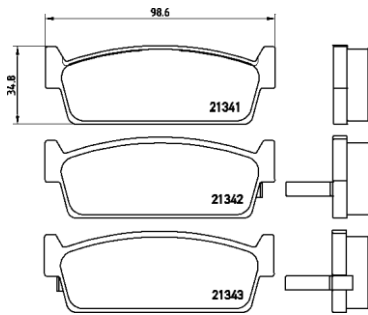

TMD Number: 2134101

Model & Derivative	Year	Position
NiSSaN		
200SX	91-94	Rear

TX1032

TMD Number: 213810