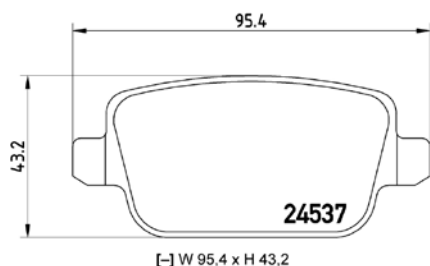

TMD Number: 2453702

Model & Derivative | **Year** | **Position**

ForD		
Focus III 2.5 ST RS 500	10 on	Rear
Kuga 2.5 AWD Titanium	11 on	Rear
Kuga 2.5 AWD Trend	11 on	Rear
IaNDroVer		
Freelander II 3.2i HSE	11 on	Rear
Freelander II TD4 HSE	11 on	Rear
Freelander II TD4 S	11 on	Rear
Freelander II TD4 SE	11 on	Rear
VoIvo		
S80 2.5 T	06 on	Rear
S80 3.0 T6 Executive	10 on	Rear
S80 D3	10 on	Rear
S80 D5	06 on	Rear
S80 D5 Executive	09 on	Rear
S80 T5	10 on	Rear
V60 2.4 D5	10 on	Rear
V60 D3	10 on	Rear
V60 D5	10 on	Rear
V60 T3	10 on	Rear
V60 T4	10 on	Rear
V60 T5	10 on	Rear
V60 T6	10 on	Rear
V70 III (All Models)	07 on	Rear
XC 70 2.4 D5	02 on	Rear
XC 70 2.4 T	00-02	Rear
XC 70 2.5 T	02 on	Rear
XC 70 3.2	07 on	Rear
XC 70 3.2 Geartronic AWD	10 on	Rear
XC 70 D5 Geartronic	10 on	Rear