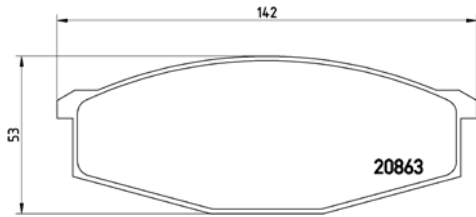

TMD Number: 2086301