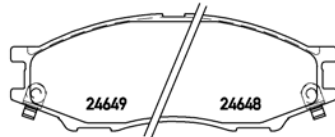

tX0017

TMD Number: 2464701

Model & Derivative **Year** **Position**

NissaN		
Almera 160 (All Models)	01 on	Front
Almera 180 Luxury	01 on	Front

tX0018

PArts LISTING

Brake Pads

TMD Number:	2016801	Model & Derivative	Year	Position
	auDi			
	200 1.8 Turbo	98-99	Front	
	200 2.2 Turbo	88-90	Front	
	200 2.4	98-99	Front	
	200 2.6	95-99	Front	
	seaT			
	Cordoba 1.8i 16V	93-96	Front	
	Cordoba 2.0i	93-99	Front	
	Ibiza 1.8 16V	93-96	Front	
	Ibiza 2.0i	93-99	Front	
	Toledo I 1.8 16V	91-99	Front	
	Toledo I 1.8 GT	91-92	Front	
	Toledo I 1.9TDi	95-99	Front	
	Toledo I 2.0	91-99	Front	
	VoIKsWaGeN			
	Corrado 1.8 16V	89-92	Front	
	Corrado 2.0i	93-95	Front	
	Corrado 2.0i 16V	91-95	Front	
	Golf II 1.8 GTi 16V	86-91	Front	
	Golf III 1.6	95-97	Front	
	Golf III 1.6 Cabriolet	94-98	Front	
	Golf III 1.8 Cabriolet	93-98	Front	
	Golf III 1.9 TDi	96-97	Front	
	Golf III 1.9 TDi Cabriolet	95-98	Front	
	Golf III 2.0	91-97	Front	
	Golf III 2.0 Cabriolet	93-98	Front	
Golf IV 1.8	98-02	Front		
Jetta II 1.8 16V	86-91	Front		
Passat 1.6	94-96	Front		
Passat 1.8	88-93	Front		
Passat 2.0	88-96	Front		
Passat 2.2	85-88	Front		