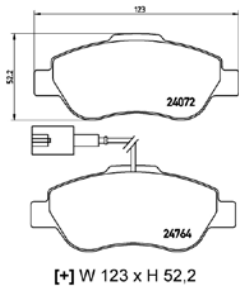

TMD Number: 2407202

Model & Derivative	Year	Position
FiaT		
500	07 on	Front
500 C	09 on	Front
ForD		
Ka	08 on	Front