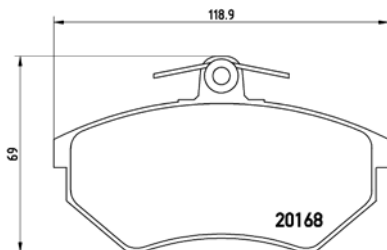

TMD Number: 2016804

Model & Derivative	Year	Position
AuDi		
A4	94-01	Front

TX0230

PARTS LiSTing

Brake Pads

TMD Number:	2023602	Model & Derivative	Year	Position
		reNAuIT		
		Espace 2.0 Alize	91-97	Front

TX0231