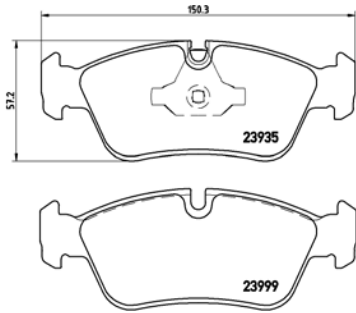

TMD Number: 2393501

Model & Derivative	Year	Position
bMw		
1 Series E87 & E81 120D	04-07	Front
1 Series E87 & E81 120D Facelift	09 on	Front
1 Series E87 & E81 120i	04-07	Front
1 Series E87 & E81 120i Facelift	09 on	Front
3 Series E90 316i	06-11	Front
3 Series E90 318i	05-07	Front
3 Series E90 320i	05-07	Front
3 Series E90 320i Facelift	09-11	Front

TX0685

TMD Number: 2394501