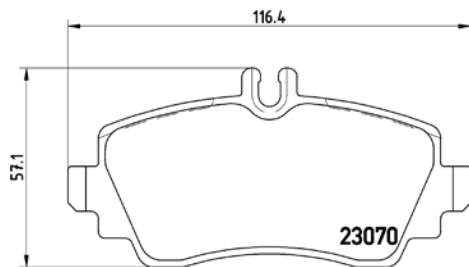

TX0132

TMD Number: 2307004