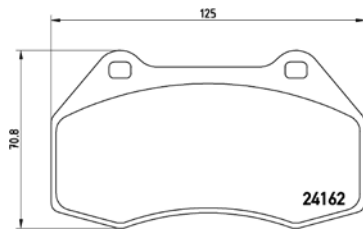

TMD Number: 2415601

Model & Derivative	Year	Position

Mercedes-beNz		
SLR R199	04 on	Front

TX0750

TMD Number: 2416201

Model & Derivative	Year	Position

reNault		
Clio III 2.0 Sport	06 on	Front
Clio III 2.0 Sport R27	08 on	Front
GrandScenic II 2.0 Petrol	04-09	Front
Megan II 2.0 16V Turbo	05-08	Front
Megan II 2.0 16V TurboCC	04-08	Front
Megan II 2.0 RS F1	04 on	Front
Megan III Coupe 2.0 T Sport	08 on	Front
Megan III Hatch 2.0 T Sport	08 on	Front

TX0751

TMD Number: 2416202

Model & Derivative	Year	Position

alFa roMeo		
Mito	08 on	Front
FiaT		
Grande Punto	07 on	Front
Punto	07 on	Front