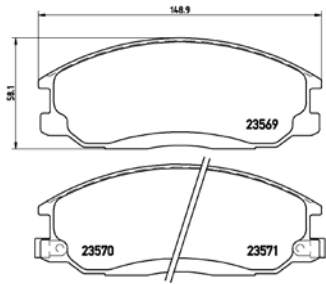

tX0124

TMD Number: 2386401

Model & Derivative	Year	Position
--------------------	------	----------

ToYoTa		
RunX TRD	04-07	Front

tX0125

PArts LISTING

Brake Pads

TMD Number: 2356901