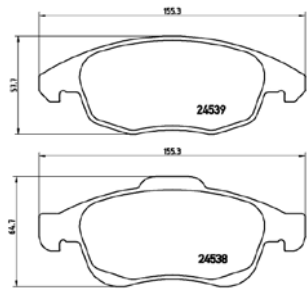

TMD Number: 2453801

[–] W 155,3 x H 64,7/57,7

Model & Derivative	Year	Position
Peugeot		
407 Series 2.2 ST Sport	04 on	Front
407 Series 3.0 Coupe	05 on	Front
407 Series 3.0 ST Exec	04-07	Front
407 Series 3.0 V6 Station Wagon	04 on	Front
5008 Series 1.6 Active Turbo	11 on	Front
Peugeot 5008 Series 1.6 ALLURE Turbo	11 on	Front
Peugeot 607 Series 3.0 V6 24V	00 on	Front
Peugeot CoMM.		
Partner 1.6 HDi Panel Van	08 on	Front
Partner 1.6 Panel Van	08 on	Front