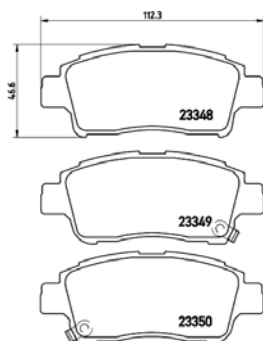

[+] W 112,3 x H 46,6

Model & Derivative	Year	Position

ToYoTa		
Yaris	99 on	Front