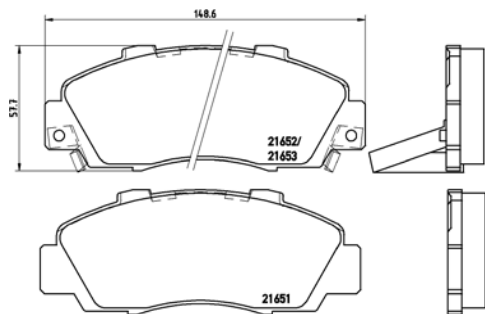

TX0401

TMD Number: 216510

Model & Derivative	Year	Position
hoNDa		
Accord 2.0i	93-96	Front
Accord 2.0i	96-98	Front
CR-V I	97-00	Front
HR-V1.64X2	99on	Front
HR-V1.64X4	99on	Front
Odyssey (All Models)	97-98	Front
Prelude 2.2i V-Tec	97-00	Front
Prelude 2.2i V-Tec VTi	97-00	Front

TX0402

TMD Number: 2165404

Model & Derivative	Year	Position
kia