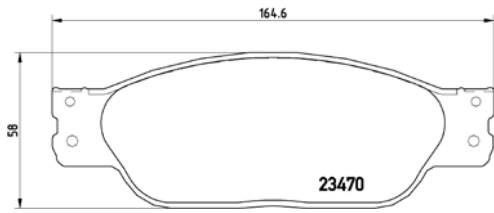

TX0568

PARTS LiSTing

Brake Pads

TMD Number: 2347001