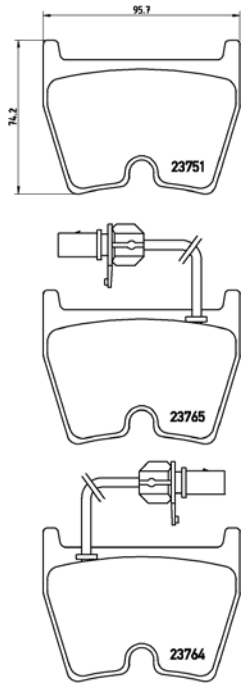

TX1093

PARTS LiSTing

Brake Pads

TMD Number: 2375101

Model & Derivative | **Year** | **Position**

auDi		
A6	97-05	Front
A6 Avant	97-05	Front

TX1094

TMD Number: 2419401