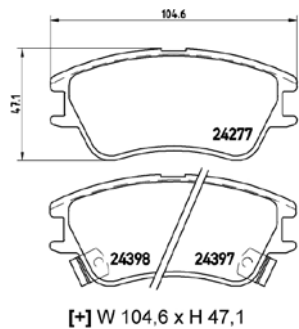

TMD Number: 2427701