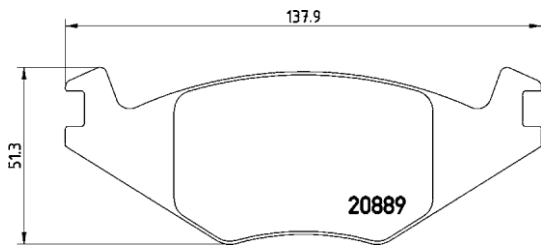

TMD Number: 2088902

Model & Derivative	Year	Position
seAT		
Cordoba	93-99	Front
Cordoba	93-99	Front
Ibiza II	93-99	Front
volksWAgeN		
Derby	81-84	Front
Golf II	83-92	Front
Jetta II	84-92	Front
Polo	94-02	Front
Polo Classic	85-02	Front

TX0277

TMD Number: 2089501