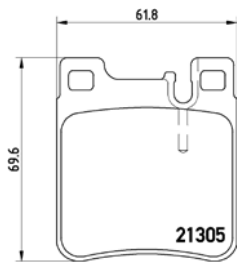

Model & Derivative	Year	Position
CHrYsler		
Crossfire SRT	04 on	Rear