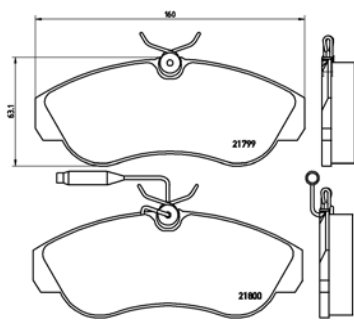

TX0419

PARTS LiSTing

Brake Pads

TMD Number: 2179701

[+] W 145 x H 60,9

Model & Derivative	Year	Position
citRoeN		
Jumper	94-02	Front
FiaT		
Ducato	94-02	Front
Peugeot		
Boxer	94-02	Front

TX0420

TMD Number: 2179901