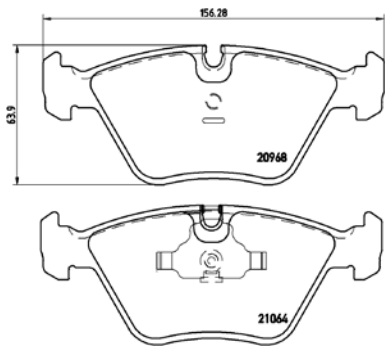

TMD Number: 2096801