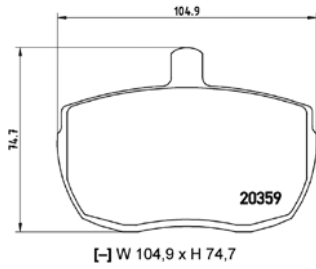

TMD Number: 2035908