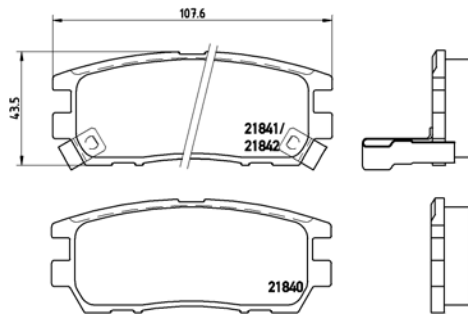

tX0112

TMD Number: 2184002