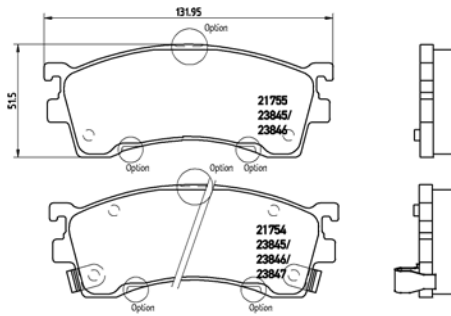

TMD Number: 2384504

Model & Derivative | **Year** | **Position**

ForD		
Telstar 2.0	93-98	Front
Telstar 2.0 V6	93-98	Front
Telstar 2.5 V6	93-98	Front
TX5 2.5 V6	93-98	Front
MazDa		
626 (All Models)	98on	Front
626 (All Models) Station Wagon	98on	Front
626 2.0	93-97	Front
6262.0V6	93-97	Front
6262.5V6	93-97	Front
Etude 180i (All Models)	00-03	Front
Etude SPORT180i SX	02-03	Front
MX6 2.0	93-98	Front
MX6 2.5 V6	93-98	Front

tX0067

TMD Number: 2003402