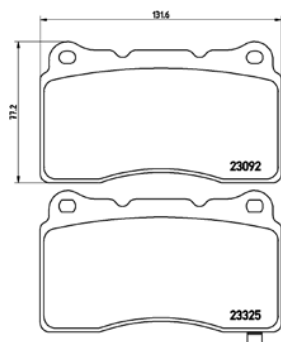

TX1045

TMD Number: 2309204