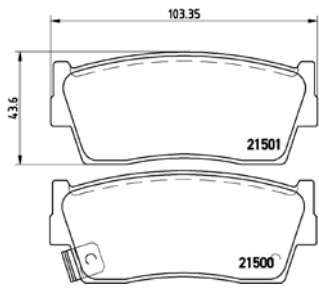

TMD Number: 2150001