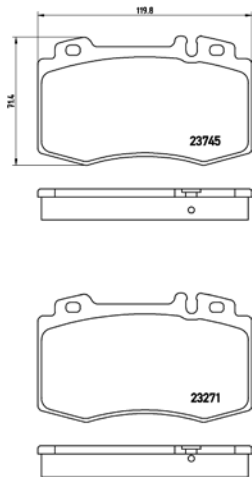

C-Class S203 Series C180 Kompressor	02-07	Front
C-Class S203 Series C200 Kompressor	01-07	Front
C-Class S203 Series C220 CDi	01-07	Front
C-Class S203 Series C230	05-07	Front
C-Class S203 Series C240	01-07	Front
C-Class S203 Series C270 CDi	01-07	Front
C-Class S203 Series C320	01-07	Front
C-Class S203 Series C320 CDi	05-07	Front
C-Class S203 Series C350	05-07	Front
C-Class S203 Series C55 AMG	04-07	Front
C-Class W203 Series C180K Classic	02-07	Front
C-Class W203 Series C200 CDi	00-07	Front
C-Class W203 Series C200K Classic	00-07	Front
C-Class W203 Series C220 CDi Classic	02-07	Front
C-Class W203 Series C230K Sport	04-07	Front
C-Class W203 Series C240 Elegance	00-07	Front
C-Class W203 Series C270 CDi Elegance	00-07	Front
C-Class W203 Series C280 Elegance	05-07	Front
C-Class W203 Series C32 AMG Kompressor	01-07	Front
C-Class W203 Series C320 CDi Elegance	05-07	Front
C-Class W203 Series C320 Elegance	00-07	Front
C-Class W203 Series C350 Elegance	05-07	Front
C-Class W203 Series C55 AMG	04-07	Front
CLK-Class A209 Series CLK350 Cabrio	05 on	Front
CLK-Class A209 Series CLK500 Cabrio	03on	Front
CLK-Class A209 Series CLK55 AMG Cabrio	02on	Front
CLK-Class C209 Series Coupe CLK350	05 on	Front
CLK-Class C209 Series Coupe CLK500	02on	Front
CLK-Class C209 Series Coupe CLK55 AMG	02on	Front
CLS-Class C219 Series CLS350	04-10	Front
CLS-Class C219 Series CLS350 CGi	09-10	Front
CLS-Class C219 Series CLS500	04on	Front
E-Class S211 Series Estate E280 T	05-09	Front
E-Class S211 Series Estate E320 T CDi	05-09	Front
E-Class S211 Series Estate E350 CGi	06-09	Front
E-Class S211 Series Estate E350 T	05-09	Front
E-Class S211 Series Estate E500 T	03-09	Front
E-Class W211 Series E280 CDi	05-08	Front
E-Class W211 Series E320	02-08	Front
E-Class W211 Series E320 CDi	02-08	Front
E-Class W211 Series E350	05-08	Front
E-Class W211 Series E350 CGi	07-08	Front
E-Class W211 Series E500	02-08	Front
M-Class W163 Series ML 270 CDi	99-05	Front
M-Class W163 Series ML 320	98-02	Front
M-Class W163 Series ML 350	02-05	Front
M-Class W163 Series ML 430	98-05	Front
M-Class W163 Series ML 500	01-05	Front
M-Class W163 Series ML 55 AMG	00-05	Front
S-Class C215 Series Coupe CL500	99-06	Front
S-Class C215 Series Coupe CL55 AMG	99-06	Front
S-Class C215 Series Coupe CL600	99-06	Front
S-Class W220 Series S280	98-05	Front
S-Class W220 Series S320	98-05	Front
S-Class W220 Series S320 CDi	99-06	Front
S-Class W220 Series S350	02-06	Front
S-Class W220 Series S430	98-05	Front
S-Class W220 Series S500	98-05	Front
S-Class W220 Series S500 4 Matic	98-05	Front
S-Class W220 Series S55 AMG	99-05	Front
S-Class W220 Series S600	98-05	Front
SL-Class R129 Series SL 280	93-01	Front
SL-Class R129 Series SL 320	98-01	Front
SL-Class R129 Series SL 500	98-01	Front
SL-Class R129 Series SL 600	92-01	Front
SL-Class R230 Series SL500	01 on	Front
SLK-Class R171 Series SLK350	04-10	Front