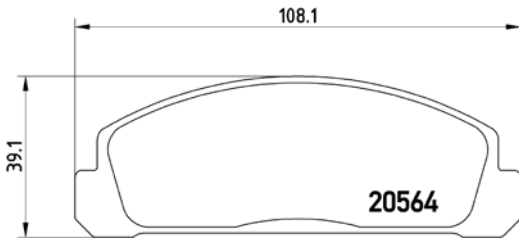

TMD Number: 2056401

Model & Derivative	Year	Position

MAzDA		
323 1.3 RWD	77-80	Front
323 1.4 RWD	77-80	Front
323 1.6 RWD	77-80	Front

TX0163

TMD Number: 2125401