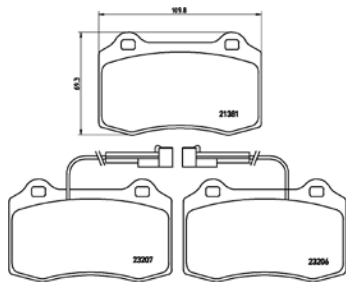

Model & Derivative	Year	Position
alFa roMeo		
147 3.2 V6 GTA	04 on	Front
1563.2V6GTASportwagon	02 on	Front
GTV 3.0 V6 24V	04 on	Front
GTV 3.0 V6 24V	99-04	Front
Spider 3.2 V6	02-04	Front
CaDiLLaC		
CTS 5.7 V8	05 on	Rear
FiaT		
Coupe 2.0 20V Turbo	96-00	Front