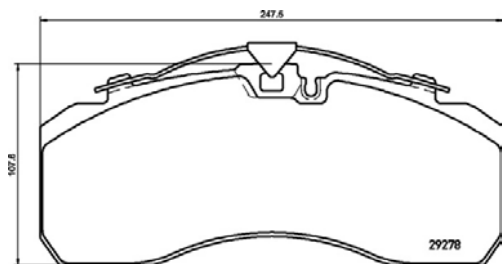

TX0933

TMD Number: 2920202