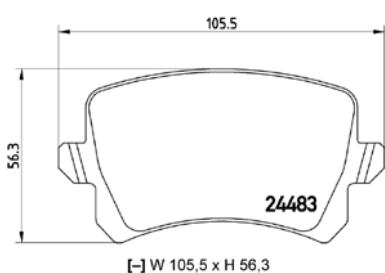

TMD Number: 2448302

Model & Derivative | **Year** | **Position**

VolkSwageN

Passat 1.8 TSi	07-10	Rear
Passat 1.9 TDi Comfortline	05 on	Rear
Passat 2.0 FSi Comfortline	05-07	Rear
Passat 2.0 TDi Highline 103kW	09 on	Rear
Passat 2.0 TDi Highline 81kW	05-10	Rear
Passat 3.2 Sportline	05 on	Rear
Passat CC 2.0 TDi DSG	09 on	Rear
Passat CC 2.0 TSi DSG	09 on	Rear
Passat CC 2.0 TSi Manual	09 on	Rear
Passat CC 3.2 V6 DSG	09 on	Rear
Passat III 1.8 TSi Comfortline DSG	11 on	Rear
Passat III 2.0 TDi Comfortline DSG	11 on	Rear
Polo Classic II 1.9 TDi 96kW Highline	04 on	Rear
Polo Classic II 2.0 Highline	04 on	Rear
Polo Hatch 1.8 GTi	06 on	Rear
Polo Hatch 1.9 TDi 96kW Highline	04 on	Rear
Polo Hatch 2.0	04 on	Rear
Sirroco 1.4 TSi	09 on	Rear
Sirroco 2.0 R	09 on	Rear
Sirroco 2.0 TSi	09 on	Rear
Sirroco 2.0 TSi DSG	09 on	Rear
Tiguan 1.4 TSi 4 Motion 110kW	07 on	Rear
Tiguan 2.0 TDi 4 Motion 103kW	07 on	Rear
Tiguan 2.0 TFSi 4 Motion 147kW	07 on	Rear
Tiguan 2.0 TSi 4 Motion	11 on	Rear
Touran 1.2 TSi	10 on	Rear
Touran 1.6 Trendline	04-10	Rear
Touran 1.9 TDi Trendline	04-10	Rear
Touran 1.9 TDi Trendline DSG	04-10	Rear
Touran 2.0 FSi Highline	04-10	Rear
Touran 2.0 TDi	10 on	Rear
Touran 2.0 TDi Highline	04-10	Rear
Touran 2.0 TDi Highline DSG	04-10	Rear

VolkSwageN CoMM.

Caddy Panel Van 2.0 SDi	04-10	Rear
Caddy Panel Van 2.0 TDi	10 on	Rear
Caddy Panel Van Maxi 73kW	04-10	Rear
Caddy Panel Van 1.6 TDi	10 on	Rear
Caddy Panel Van 1.6i 75kW	04 on	Rear
Caddy Panel Van 1.9 TDi	04-10	Rear