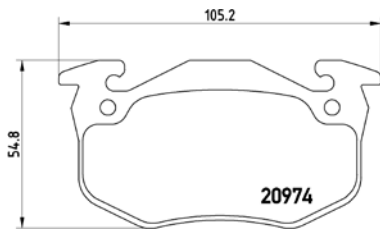

Model & Derivative	Year	Position

CiTroeN		
Xsara 1.6i	01 on	Rear
Xsara 2.0 16V Coupe	98-05	Rear
Xsara 2.0 HDi 109 Coupe	01-05	Rear
Xsara 2.0 HDi 90 Coupe	99-05	Rear
Xsara 2.0i	01 on	Rear
Peugeot		
206 Series 1.6 CC	01 on	Rear
206 Series 1.6 X Station Wagon	01 on	Rear
206 Series 1.6 XT	01 on	Rear
206 Series 2.0 CC	00 on	Rear
206 Series 2.0 GTi	00 on	Rear
206 Series GTi 180 2.0 16V	03 on	Rear
206 Series GTi 2.0 16V	00 on	Rear
306 Series 2.0 Cabrio	99-02	Rear
306 Series 2.0Xsi	99-00	Rear
306 Series 2.0XT	99-01	Rear
reNAuIT		
Clio I 1.2	96-98	Rear
Clio I 1.4	91-98	Rear
Clio I Williams 2.0	94-98	Rear
Clio II 1.2	01-04	Rear
Clio II 1.2 16V	01-04	Rear
Clio II 1.5 DCi	03 on	Rear
Clio II 2.0 16V	01 on	Rear
Megan I 1.4 16V	99 on	Rear
Megan I 1.6 16V	00 on	Rear
Megan I 1.6 16V Cabrio	97-99	Rear
Megan I 1.9 D	96 on	Rear
Megan I 1.9 DCi	96 on	Rear
Megan I 1.9 DTi	96 on	Rear
Megan I 2.0 16V	00 on	Rear
Megan I 2.0 16V	97-99	Rear
Megan I 2.0 16V Cabrio	97-03	Rear