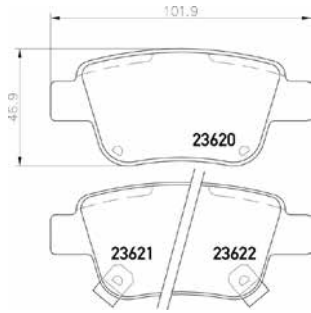

TMD Number: 2362001