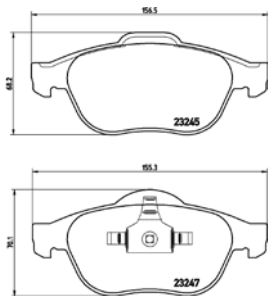

Model & Derivative	Year	Position

ReNauLT		
Laguna II 1.6 16V	01-08	Front