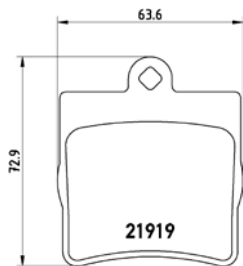

Model & Derivative	Year	Position
Nissan		
Pulsar 1300S	83-87	Front

tX0060

TMD Number: 2191903