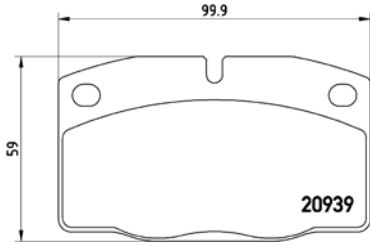

tX0063

PArts LISTING

Brake Pads

TMD Number: 2093903