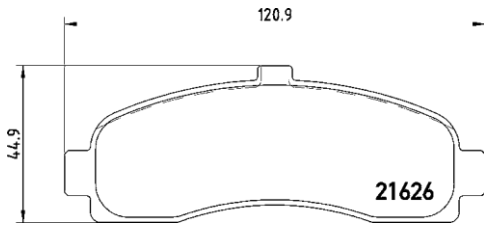

TMD Number: 2162601