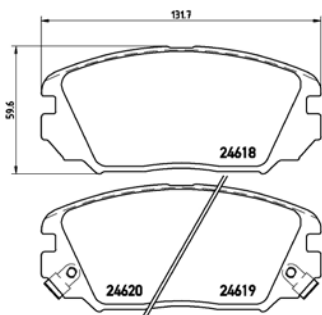

TMD Number: 2461801

[+] W 131,7 x H 59,6

Model & Derivative	Year	Position

HYuNDai		
Grandeur	05 on	Front

TX0863

TMD Number: 2463201