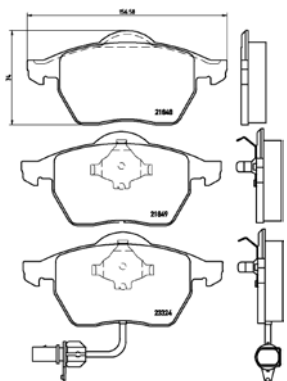

TMD Number: 2184903