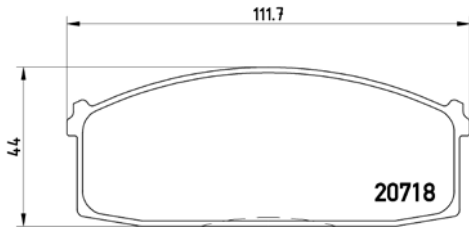

TMD Number: 2071802