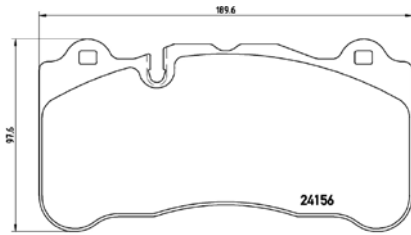

TMD Number: 2415601

[o] W 189,6 x H 97,6

Model & Derivative	Year	Position

Mercedes-beNz		
SLR R199	04 on	Front

TX0750

TMD Number: 2416201