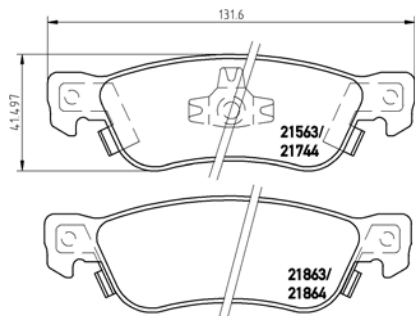

TMD Number: 2156301