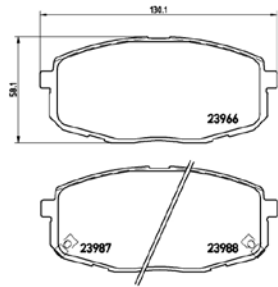

TMD Number: 2396601

[+] W 130,1 x H 58,1

Model & Derivative	Year	Position
HYuNDai		
i30 1.6	07 on	Front
i30 1.6 CRDi	07 on	Front
i30 2.0	07 on	Front
Kia		
Carens II 1.8 LS	02-06	Front
Carens II 2.0 CRDi	02-07	Front
Cee'd 1.6	06 on	Front
Cee'd 2.0	06 on	Front
Cerato 2.0	09 on	Front
Cerato 2.0 Koupe	09 on	Front
Pro Cee'd 2.0 CRDi	08 on	Front
Pro Cee'd 2.0i 3-Door	08 on	Front