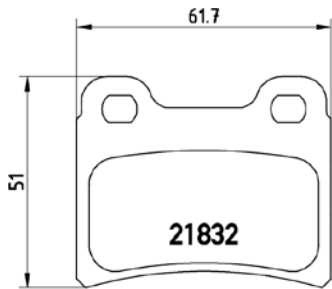

[-] W 61,7 x H 51

Model & Derivative	Year	Position
kia		
Sephia 1.8	96 on	Rear