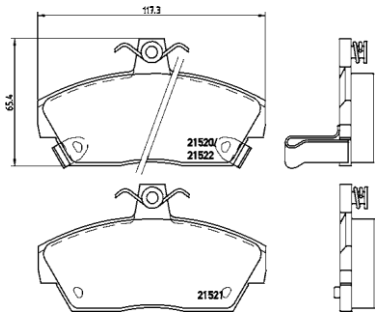

TMD Number: 2152001

Model & Derivative	Year	Position

Rover		
200	89-99	Front
400	90-98	Front
Cabrio	90-99	Front