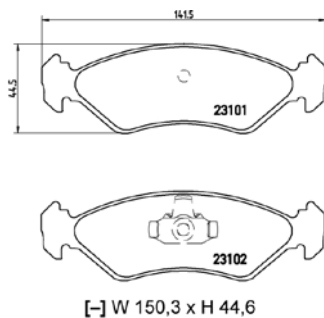

TX0477

TMD Number: 2310101

Model & Derivative	Year	Position
FoRD		
Fiesta 1.3i	00-2/01	Front
Fiesta 1.3i	97-98	Front
Fiesta 1.4i	98-03	Front
MazDa		
Soho1211.3i	97-98	Front
Soho1211.4i	98-99	Front