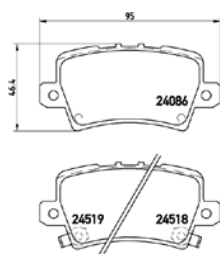

[+] W 95 x H 46,4

Model & Derivative	Year	Position

HoNDA		
Civic180 LXi	06 on	Rear
Civic 180 VXi V-Tec	06 on	Rear
Civic 2.2 CDTi VXi	06 on	Rear
Civic TypeR	06 on	Rear