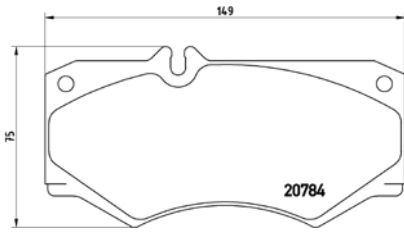

TMD Number: 2078401

Model & Derivative	Year	Position
MerCeDes-BeNz		
G-Class W463 Series G55 AMG	99 on	Front
MerCeDes-BeNz CoMM.		
Gelandenwagen TFM Scout 4X2	89on 89on	Front Front

TX0271

TMD Number: 2086105