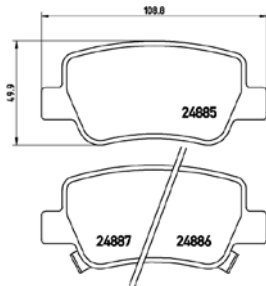

TX0887

TMD Number: 2488501

[+] W 108,8 x H 49,9

Model & Derivative Year Position

ToYoTa

Avensis	09 on	Rear