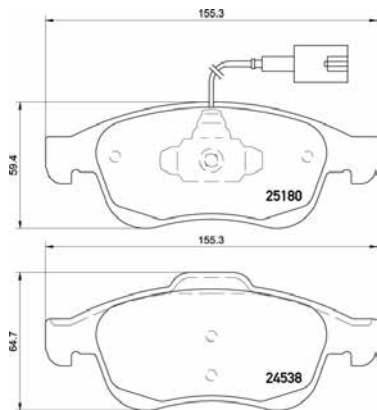

TMD Number: 2518001