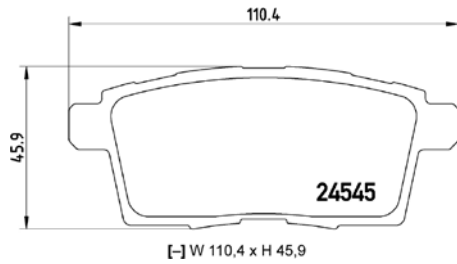

TMD Number: 2454501