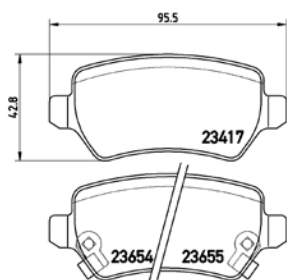

Model & Derivative	Year	Position
oPel		
Astra 3 H 2.0 OPC Turbo	06-09	Rear
Astra 3 H 2.0 Turbo Sport	06-09	Rear
Astra 3 H 2.0 Twintop 4 Hole	06-09	Rear
Astra 3 H 2.0 Twintop 5 Hole	06-09	Rear
Astra 3 HGTC 1.84 Hole	06-09	Rear
Astra 3 HGTC 1.85 Hole	06-09	Rear
Astra 3 HGTC 1.94 Hole	06-09	Rear
Astra 3 HGTC 1.95 Hole	06-09	Rear
Astra 3 HGTC 2.04 Hole	06-09	Rear
Astra 3 HGTC 2.05 Hole	06-09	Rear
Astra 3 H 1.44 Hole	06-09	Rear
Astra 3 H 1.45 Hole	06-09	Rear
Astra 3 H 1.6 4 Hole (All Models)	04-09	Rear
Astra 3 H 1.6 5 Hole (All Models)	04-09	Rear