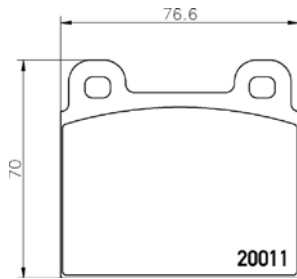

Model & Derivative	Year	Position

MerCeDes-BeNz		
C-Class W 202 Series C180	94-96	Front

tX0070

TMD Number: 2001104