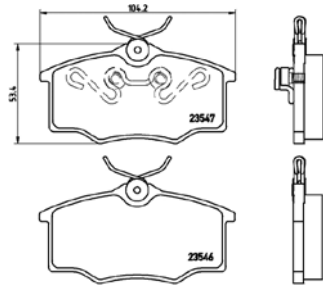

TX0589

PARTS LiSTing

Brake Pads

TMD Number: 2354601

[–] W 104,2 x H 53,4

Model & Derivative	Year	Position
oPel		
Corsa B		Front
Volkswagen		
Golf	02 on	Front
Parati	96 on	Front
Saveiro	90 on	Front

TX0590

TMD Number: 2355001