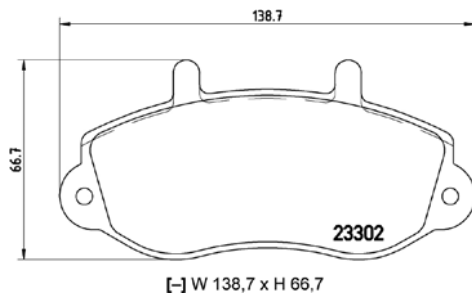

TX0526

TMD Number: 2330201

Model & Derivative	Year	Position
oPel		
Movano	98 on	Front
reNault		
Master II	98 on	Front

TX0527

TMD Number: 2330301