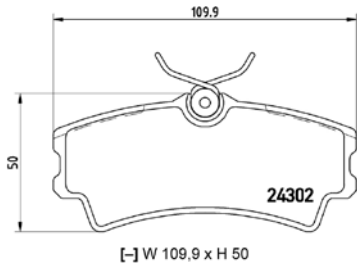

TX0775

TMD Number:	2430101	Model & Derivative	Year	Position
 <p>[-] W 123 x H 55,3</p>		suzuKi		
		Vitara	01-03	Front

TMD Number: 2430201

Model & Derivative	Year	Position
--------------------	------	----------