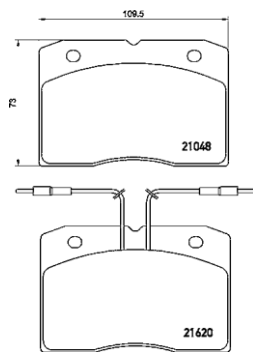

TX0304

TMD Number: 2104801