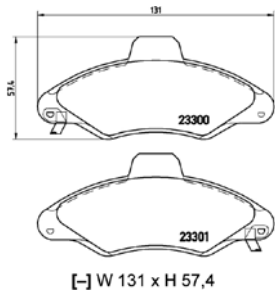

TMD Number: 2330002

Model & Derivative	Year	Position
ForD		
Escort	98-00	Front