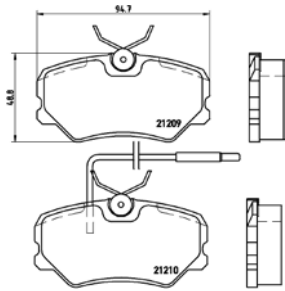

TMD Number: 2120909

Model & Derivative	Year	Position

Peugeot		
306 Series 2.0 Xsi	99-00	Front