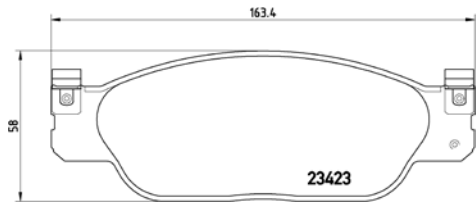

TMD Number: 2342301