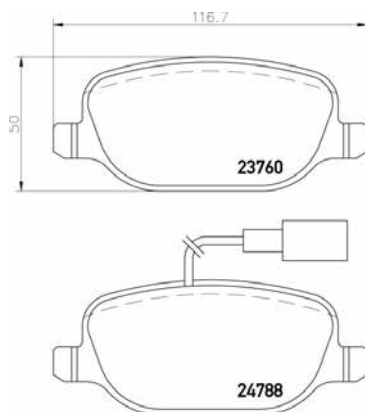

TX1091

TMD Number: 2381101