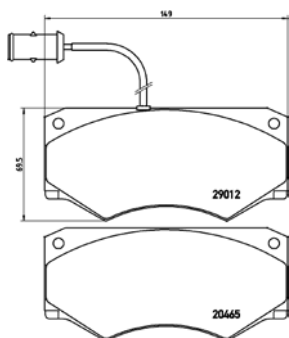

TX0896

TMD Number: 2901201