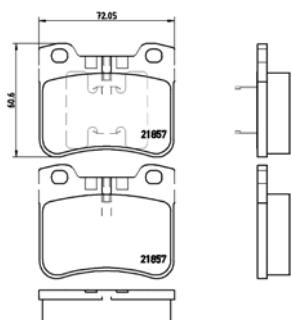

TX0429

TMD Number: 2185701

Model & Derivative	Year	Position
ciTRoEN		
AX	86-98	Front
Saxo	96-04	Front