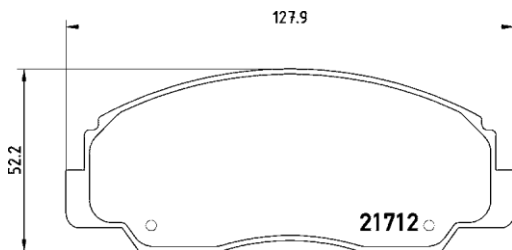

Model & Derivative	Year	Position
DaihaTSu		
Ferroza 1.6i 16V GLX	97 on	Front
Ferroza 1.6i 16V GX	97 on	Front
Rocky 2.8 D	87-93	Front
Rocky 2.8 TD	87-93	Front