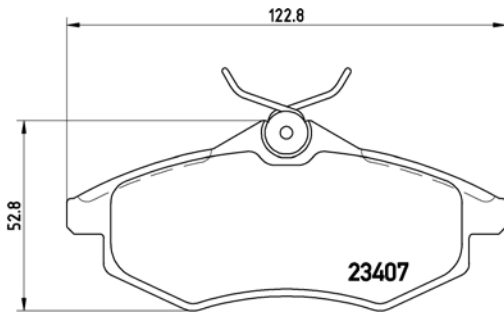

TMD Number: 2340702

Model & Derivative	Year	Position
CiTroeN		
C2Series 1.4 HDi	02 on	Front
C2Series 1.4 VTR	02 on	Front
C3Series 1.4 Attraction	10 on	Front
C3Series 1.4 HDi	03-09	Front
C3Series 1.4i	02-09	Front