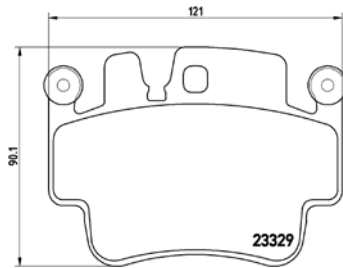

TX0539

TMD Number: 2332902

Model & Derivative	Year	Position

Porsche		
911 (996)	97-05	Front
911 (997)	04on	Front
Boxster	96on	Front

TX0540

TMD Number: 2333403