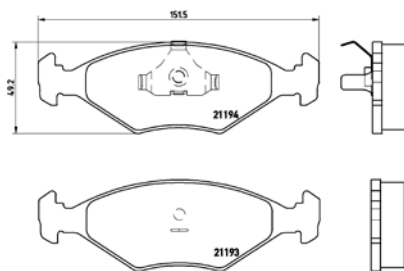

tX0033

TMD Number: 2119301