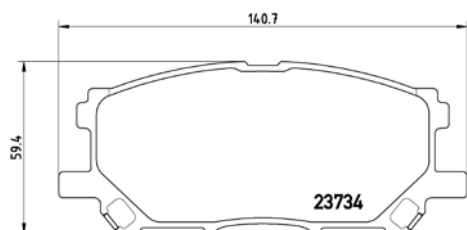

TMD Number: 2373401