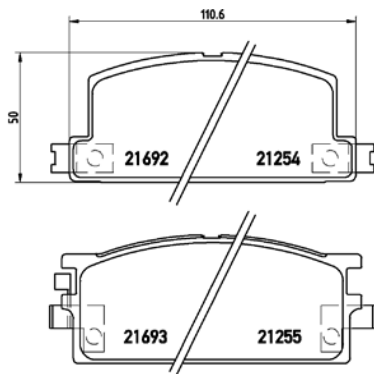

TMD Number: 2056401

Model & Derivative	Year	Position

MAzDA		
323 1.3 RWD	77-80	Front
323 1.4 RWD	77-80	Front
323 1.6 RWD	77-80	Front

TX0163

TMD Number: 2125401

Model & Derivative	Year	Position

isuzu CoMM.		
4X4	83 on	Front
KB 22-24	83-84	Front
KB2	83-85	Front
KBD Series	83-85	Front

TX0164

TMD Number: 2167001

Model & Derivative	Year	Position

CHrYsler		
Crossfire 3.2 V6	03 on	Front