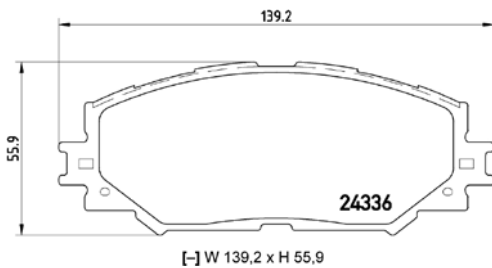

TMD Number: 2432801

Model & Derivative | **Year** | **Position**

rolls-roYce		
Phantom	03on	Front
Phantom Coupe	07on	Front
Phantom Drophead Coupe	07on	Front

TX0788

TMD Number: 2433601

Model & Derivative | **Year** | **Position**