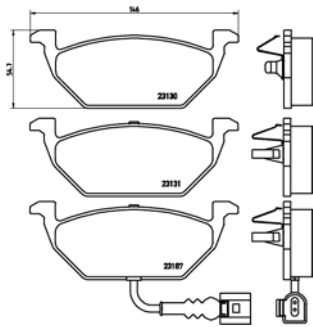

TMD Number:	2313101	Model & Derivative	Year	Position
auDi				
A3 1.8				
A3 Cabrio 1.2 TFSi				
A3 Cabrio 1.8 TFSi				
A3 Cabrio 2.0 TDi				
A3 Cabrio 2.0 TFSi				
A3 Mk II 1.4 TFSi				
A3 Mk II 1.6 TDi				
A3 Mk II 1.8 TFSi				
A3 Mk II 1.9 TDi				
A3 Mk II 2.0 FSi				
A3 Mk II 2.0 TDi				
A3 Mk II 2.0 TDi Quattro				
A3 Mk II 2.0 TFSi				
A3 Mk II 3.2 Quattro				
A3 Sportback 1.4 TFSi				
A3 Sportback 1.6 TDi				
A3 Sportback 1.8 TFSi				
A3 Sportback 1.9 TDi				
A3 Sportback 2.0 FSi				
A3 Sportback 2.0 TDi				
A3 Sportback 2.0 TDi Quattro				
A3 Sportback 2.0 TFSi				
A3 Sportback 2.0 TFSi Quattro				
A3 Sportback 3.2 Quattro				
seaT				
Altea 2.0 FSi				
Altea 2.0 TDi				
Altea 2.0 TFSi				
Ibiza 1.6				
Leon 2.0 FSi				
Leon 2.0 T FSi				
Leon 2.0 TDi				
VolKsWaGeN				
Beetle 1.8 T				
Beetle 2.0				
Beetle 2.0 Cabrio				
New Beetle 1.2 TSi				
New Beetle 1.4 TSi				
Caddy MPV 1.6				
Caddy MPV 1.9 TDi				
Caddy MPV 1.9 TDi Maxi				
Caddy MPV 2.0 SDi				
Golf IV 1.6 Comfortline				
Golf IV 1.9 TDi Highline				
Golf IV 2.0i Highline				
Golf IV Estate 1.6				
Golf IV Estate 1.9 TDi				
Golf V 1.6 Comfortline				
Golf V 1.6 Trendline				
Golf V 1.9 TDi Comfortline				
Golf V 2.0 Comfortline				
Golf V 2.0 FSi Sport				
Golf V 2.0 TDi Sport				
Golf V 2.0 Trendline				
Golf V GTi				
Golf V GTi DSG				
Golf V R32 4 Motion				
Golf VI 1.4 TSi Comfortline 90kW				
Golf VI 1.4 TSi Highline 118kW				
Golf VI 1.4 TSi Trendline				
Golf VI 1.6 TDi Comfortline 77kW				
Golf VI 1.6 TDi Comfortline DSG				
Golf VI 1.6 Trendline				
Golf VI 2.0 R				
Golf VI 2.0 TDi Highline 103kW