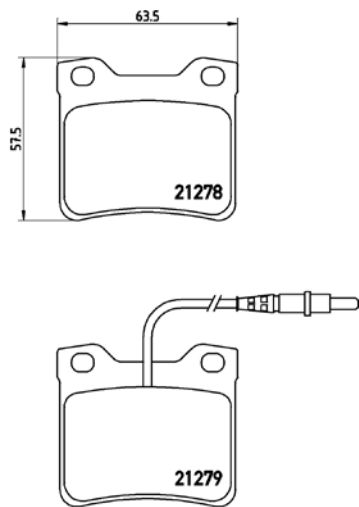

Model & Derivative	Year	Position
MeRceDeS-beNz coMM.		
V-Class V230	98-03	Rear
Vito 108 CDi 2.2 W638	99-03	Rear
Vito 108 D 2.3 W638	96-03	Rear
Vito 110CDi2.2W638	99-03	Rear
Vito 110TD2.3W638	97-03	Rear
Vito 112CDi2.2W638	98-03	Rear
Vito 113CDi2.0W638	97-03	Rear
Vito 114CDi2.3W638	97-03	Rear
PeugeoT		
106SeriesI1.0	91-96	Rear
106SeriesI1.1	91-96	Rear
106SeriesII1.0	96-04	Rear
106SeriesII1.1	96-04	Rear
406 Series 2.0 (All Models)	00-04	Rear
406 Series 2.0 HDi 110	98-04	Rear
406 Series 2.0 ST HDi 90	02-04	Rear
406 Series 2.0 T	96-04	Rear
406 Series 2.2 ST	01-04	Rear
406 Series 3.0 SV V6	00-04	Rear
406 Series 3.0 SV V6 Coupe	00-04	Rear
406 Series Estate	96-04	Rear
406 Series Si	96-04	Rear
406SeriesSLi	96-04	Rear
406SeriesSTi	96-04	Rear
605Series2.0	89-99	Rear
605 Series 2.0 Turbo	91-99	Rear
605SeriesSri3.0V6	96-97	Rear
605SeriesSV3.0V6	96-99	Rear
607 Series 3.0 V6 24V	00on	Rear