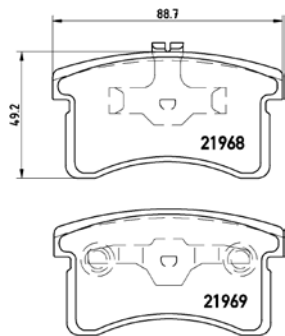

TX0216

TMD Number: 2196801