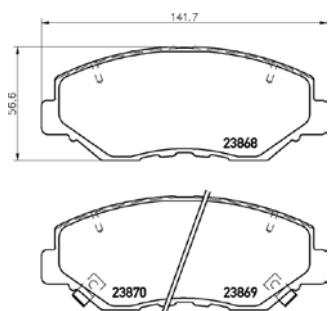

TMD Number: 2386801

Model & Derivative | **Year** | **Position**

HoNDa		
Accord VIII	03 on	Front
CR-V II	01-06	Front

TX0661

TMD Number: 2387101