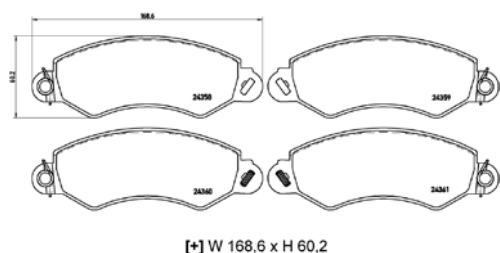

TX0797

TMD Number: 2435801

Model & Derivative	Year	Position
--------------------	------	----------

IDV		
Maxis	05 on	Front

TX0798

TMD Number: 2436701

Model & Derivative	Year	Position
--------------------	------	----------