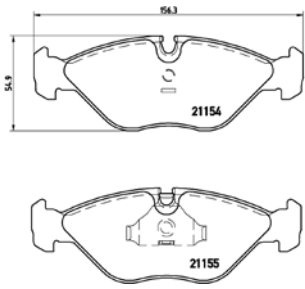

TMD Number: 2115402

Model & Derivative	Year	Position

Saab		
9000 2.3 16 CDe Eco Power	93-98	Front