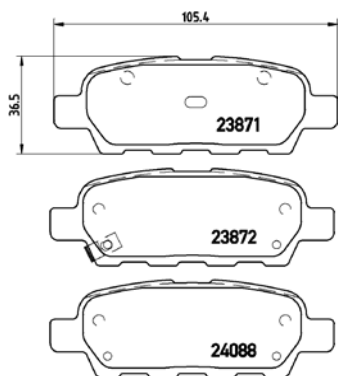

Model & Derivative | **Year** | **Position**

NissaN		
Murano 3.5i V6	05 on	Rear
Qashqai 1.5 DCi	07 on	Rear
Qashqai 1.6 Acenta	07 on	Rear
Qashqai 1.6 Visia	07 on	Rear
Qashqai 2.0 Acenta	07 on	Rear
Qashqai 2.0 DCi 4X2 Acenta Diesel	07 on	Rear
Qashqai 2.0 DCi 4X4 Tekna Diesel	07 on	Rear
X-Trail 2.0 4X2	01-07	Rear
X-Trail 2.0 4X2	07-10	Rear
X-Trail 2.0 4X4	01-07	Rear
X-Trail 2.0 DCi 4X2	07-10	Rear
X-Trail 2.0 DCi 4X2 Manual	11 on	Rear
X-Trail 2.0 DCi 4X4	07-10	Rear
X-Trail 2.2 DCi 4X2	01-07	Rear
X-Trail 2.2 DCi 4X4	01-07	Rear
X-Trail 2.5 4X2	01-07	Rear
X-Trail 2.5 4X4	01-07	Rear
X-Trail 2.5 4X4 Petrol	07-10	Rear
X-Trail 2.5 LE CVT 4X4	11 on	Rear
X-Trail 2.5 SE 4X4 Manual	11 on	Rear
Renault Koleos 2.0 DCi 2X4	08 on	Rear
Renault Koleos 2.0 DCi 4X4	08 on	Rear
Renault Koleos 2.5 4X2 Dynamique	08 on	Rear
Renault Koleos 2.5 4X4 Dynamique	08 on	Rear
Suzuki Grand Vitara 2.4i AWD	08 on	Rear
Suzuki Grand Vitara 3.2i AWD	08 on	Rear