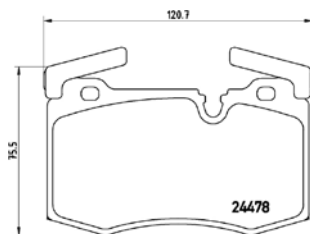

TX0815

TMD Number: 2447801

[o] W 120,7 x H 75,5

Model & Derivative	Year	Position
MiNi		
Clubman R55	07 on	Front
Convertible R57	07 on	Front
Coupe R58	11 on	Front
Roadster R59	12 on	Front