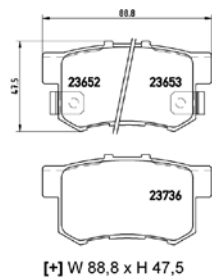

TX0621 (See TX0203)

PARTS LiSTing

Brake Pads

TMD Number: 2365201

[+] W 88,8 x H 47,5

Model & Derivative	Year	Position
hoNda		
Accord 2.0i V-Tec Automatic	03-08	Rear
Accord 2.2i D-Tec	04-08	Rear
Accord 2.2i D-Tec Tourer	04-08	Rear
Accord 2.4i V-Tec Exec	03-08	Rear
Accord 2.4i V-Tec Tourer Exec	03-08	Rear
Civic 180 EXi V-Tec	06-11	Rear
FR-V 1.8	07-09	Rear
FR-V 2.0 V-Tec	05-09	Rear
Odyssey (All Models)	97-98	Rear
S 2000	99 on	Rear
hoNda		
MG ZR 160	01 on	Rear