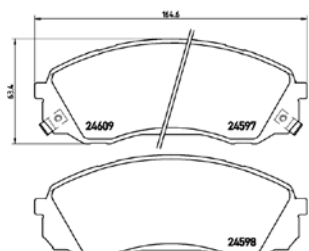

TMD Number: 2459701

[+] W 164,6 x H 63,4

Model & Derivative	Year	Position
HYuNDai		
H12.4Petrol9Seater	09 on	Front
H12.5Diesel9Seater	09 on	Front
HYuNDai CoMM.		
H1 2.4 Petrol Cargo	09 on	Front
H1 2.5 CRDi Cargo	09 on	Front

TX0854

TMD Number: 2459901