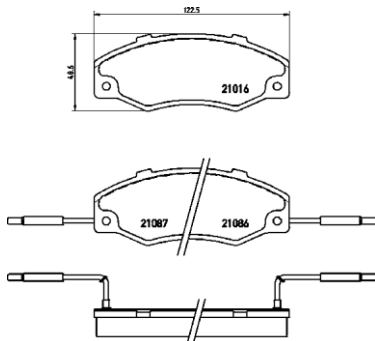

TX0301

TMD Number: 2101602