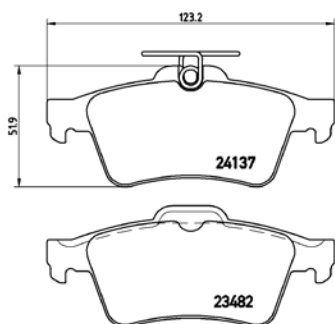

TMD Number: 241370

Model & Derivative	Year	Position
caDillac		
BLS 1.9 D	06 on	Rear
BLS 2.0T	06 on	Rear
BLS 2.8T	08 on	Rear
ciTroeN		
C5 Series 1.8 16V	08 on	Rear
C5 Series 2.0 16V	08 on	Rear
C5 Series 2.0 HDi 120	10 on	Rear
C5 Series 3.0 HDi V6 240	10 on	Rear
C5 Series 3.0 V6	08 on	Rear
C5 Series THP 155	10 on	Rear
ForD		
Focus II 1.6 Ambiente 4- & 5-Door	05-08	Rear
Focus II 2.0 TDCi 4- & 5-Door	05-08	Rear
Focus II 2.0 Trend 4- & 5-Door	05-08	Rear
Focus II 2.5 ST	05-08	Rear
Focus III 1.6	08-10	Rear
Focus III 1.6 Ambiente 4-Door	10 on	Rear
Focus III 1.6 Ambiente 5-Door	10 on	Rear
Focus III 1.6 Trend 4-Door	10 on	Rear
Focus III 1.6 Trend 5-Door	10 on	Rear
Focus III 1.8 TDCi	08 on	Rear
Focus III 2.0	08-10	Rear
Focus III 2.0 TDCi	08-10	Rear
Focus III 2.0 TDCi Trend	10 on	Rear
Jaguar		
S-Type R V8 4.2	02-08	Rear
S-Type V8 SE 4.2	02-08	Rear
XF 2.7 D V6 Premium	08 on	Rear
XF 3.0	08 on	Rear
XF 3.0 D Lux Single Turbo	08 on	Rear
XF 3.0 D Sport Twin Turbo	08 on	Rear
XF 4.2 V8 Supercharged	08 on	Rear
XF 5.0 Supercharged	09 on	Rear
XF 5.0 V8	09 on	Rear
XJ8 4.2 Sovereign	03-08	Rear
XK8 Coupe 4.2	96-07	Rear
XKR Convertible 4.2	09 on	Rear
XKR Convertible 5.0	09 on	Rear
XKR Coupe 4.2 Supercharged	07-09	Rear
XKR-S Convertible 5.0	11 on	Rear
MazDa		
3 Series 1.6i	04 on	Rear
3 Series 1.6i Active	04 on	Rear
3 Series 1.6i Active Sport	04 on	Rear
3 Series 1.6i Dynamic	04 on	Rear
3 Series 1.6i Dynamic Sport	04 on	Rear
3 Series 1.6i Original	04 on	Rear
3 Series 1.6i Original Sport	04 on	Rear
3 Series 2.0 Dynamic	04 on	Rear
3 Series 2.0 Dynamic Sport	04 on	Rear
3 Series 2.0 Individual	04 on	Rear
3 Series 2.0 Individual Sport	04 on	Rear
3 Series 2.3 Individual	04 on	Rear
3 Series 2.3 Individual Sport	04 on	Rear
3 Series 2.5 Individual Sport	09 on	Rear
3 Series MPS 2.3 Turbo	04 on	Rear
3 Series Sport	04 on	Rear
5 Series 2.0	07-10	Rear
5 Series 2.0	10 on	Rear