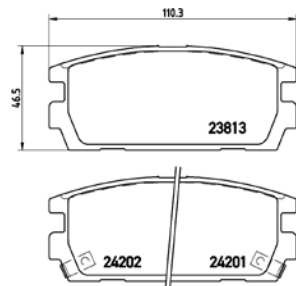

TX0655

TMD Number: 2381301