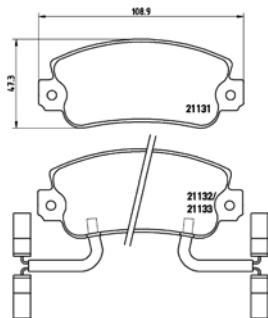

[+] W 108,9 x H 47,3

Model & Derivative	Year	Position
--------------------	------	----------

aLFa RoMeo		
33	83-93	Front
Arna	83-86	Front

TX0318

PARTS LiSTing

Brake Pads

TMD Number:	2113802	Model & Derivative	Year	Position
		auDi		
		500 Turbo 2.2 5 Cyl. Giring Quattro S4	89-92 90on	Front Front