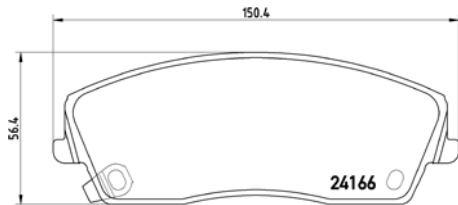

Model & Derivative	Year	Position
cHrYsler		
300 C	04 on	Front
300 C Tourer	04 on	Front
DoDge		
Charger	05 on	Front