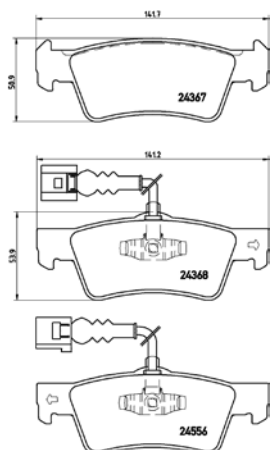

TX0797

TMD Number: 2435801

Model & Derivative	Year	Position
--------------------	------	----------

IDV		
Maxis	05 on	Front

TX0798

TMD Number: 2436701

Model & Derivative	Year	Position
--------------------	------	----------