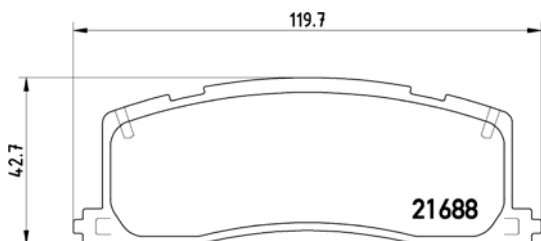

TX0406

TMD Number: 2168801

Model & Derivative	Year	Position
ToYoTa		
Previa	90-00	Rear