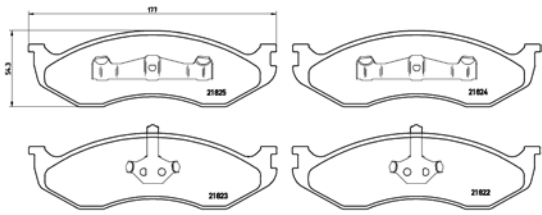

TMD Number: 2182202

Model & Derivative	Year	Position
CHrYsler		
Grand Cherokee Mk I Sport	96 on	Front
CHrYsler JeeP		
Cherokee 4.0 4X4	96 on	Front
Cherokee I 4.0i	88-94	Front
Cherokee I 4.0i Country	96 on	Front
Cherokee Limited 4.0V8	96 on	Front
Cherokee Limited 4.0i	88 on	Front
Wrangler Sport 3.8V6	97-01	Front
KiA		
Carnival (All Models)	99-01	Front

TX0209

TMD Number: 2130501