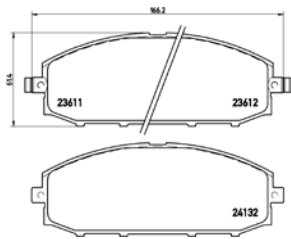

TX0610

PARTS LiSTing

Brake Pads

TMD Number: 2360801

Model & Derivative	Year	Position
hYuDai		
Santamo	98 on	Rear
kiA		
Joice	00 on	Rear
MiTsuBishi		
Santamo	00 on	Rear

TX0611

TMD Number: 236110

Model & Derivative	Year	Position
NissaN coMM.		
Patrol 3.0 TDi GL	00 on	Front
Patrol 4.2 D 4X4	98 on	Front
Patrol 4.5 E GL 4X4	98-00	Front
Patrol 4.5 E GRX 4X4 Station Wagon	98-00	Front
Patrol 4.5 GL	00-02	Front
Patrol 4.5 GRX (All Models)	00-02	Front
Patrol 4.8 GRX	02 on	Front

TX0612

TMD Number: 2361301

Model & Derivative	Year	Position
NissaN coMM.		
Interstar DCi 120	02 on	Front
oPel coMM.		
Movano 2.5 CDTi	06 on	Front
Vivaro 1.9 CDTi Panel Van	01 on	Front
Vivaro 2.0 Panel Van	01 on	Front