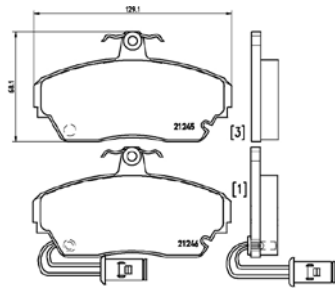

TX0334

PARTS LiSTing

Brake Pads

TMD Number: 2124501