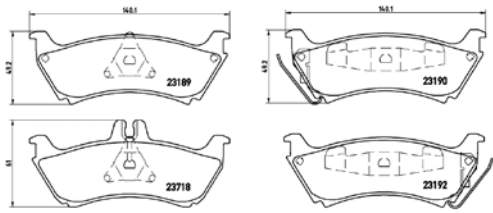

TMD Number: 2319002

[o] W 140,1/140,1 x H 49,2/61

Model & Derivative	Year	Position
MeRceDeS-beNz		
M-Class W163 Series ML230	98-05	Rear
M-Class W163 Series ML270 CDI	99-05	Rear
M-Class W163 Series ML320	98-02	Rear
M-Class W163 Series ML350	03-05	Rear
M-Class W163 Series ML430	98-05	Rear

TX0502

TMD Number: 231930