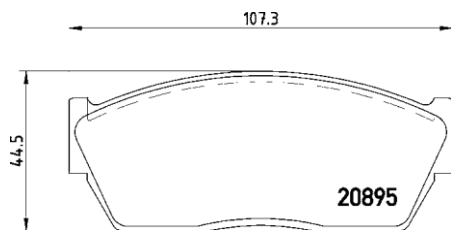

Model & Derivative	Year	Position
HoNDA		
Ballade 150	84-89	Front
Ballade 150i	84-89	Front
CR-X I 1.5i	83-87	Front
Prelude	84-87	Front
suZuKi		
Swift 1.5i GLS	08 on	Front

TX0278

TMD Number: 2090506