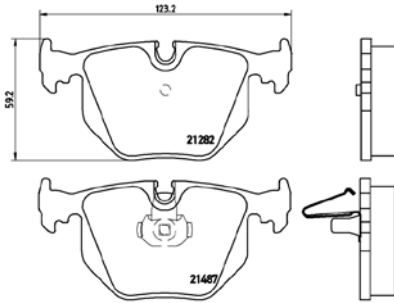

TMD Number: 2148703

[o] W 123,2 x H 59,2

Model & Derivative	Year	Position
BMW		
M5 E39 Series	99-03	Rear
M5 SMG E39 Series	99-03	Rear
X3 2.0D E83 Series	04-07	Rear
X3 2.0D E83 Series	07-09	Rear
X3 2.0D X-Drive E83 Series	08on	Rear
X3 2.0i E83 Series	05-09	Rear
X3 2.0i X-Drive E83 Series	08on	Rear
X3 2.5 Si E83 Series	07-09	Rear
X3 2.5i E83 Series	04on	Rear
X3 3.0 SD E83 Series	06on	Rear
X3 3.0 Si E83 Series	07-09	Rear
X3 3.0D E83 Series	04on	Rear
X3 3.0D X-Drive E83 Series	08on	Rear
X3 3.0i E83 Series	04-06	Rear
X3 3.0i X-Drive E83 Series	08on	Rear
X5 3.0D E53 Series	01-03	Rear
X5 3.0D E53 Series	03on	Rear
X5 3.0i E53 Series	00-07	Rear
X5 4.4i E53 Series	00-03	Rear
X5 4.4i E53 Series	03on	Rear
X5 4.6iS E53 Series	02on	Rear
X5 4.8iS E53 Series	04on	Rear
Z4 Series E85 3.2 Manual	06on	Rear
Z4 Series E86 3.2 Manual	06on	Rear
laNDroVer		
Range Rover III 3.0 TD 6	02on	Rear
Range Rover III 3.6 TD V8	06on	Rear
Range Rover III 4.2i V8 Sport	05on	Rear
Range Rover III 4.4 V8	02on	Rear
Range Rover III 4.4i V8 Sport	07on	Rear