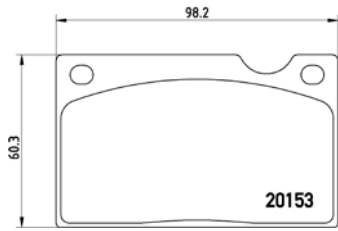

TMD Number: 2015302