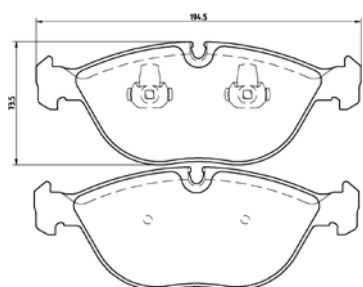

TX0376

TMD Number: 2148401