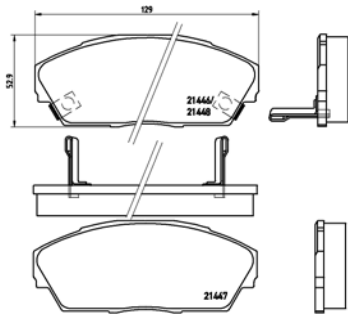

TMD Number: 2144601