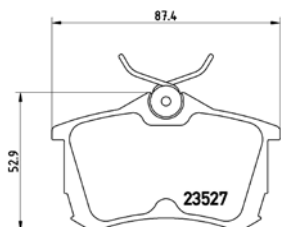

TX0583

TMD Number: 2352701