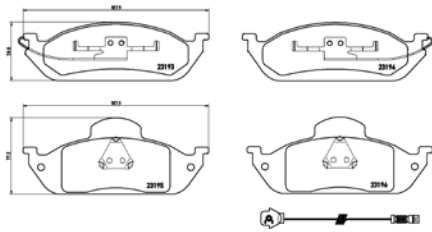

Model & Derivative	Year	Position
MeRceDeS-beNz		
M-Class W163 Series ML 230	99-05	Front
M-Class W163 Series ML270CDi	99-05	Front
M-Class W163 Series ML320	98-02	Front
M-Class W163 Series ML 430	98-05	Front

TX0503

TMD Number: 2320001