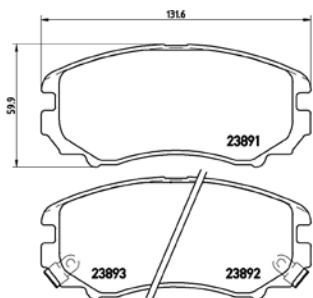

TMD Number: 2389101

(17mm Thick)

Model & Derivative

Year Position

HYuNDai

Elantra 1.6 GL	01-05	Front
Elantra 1.6 GLS	05-10	Front
Elantra 2.0 GLS	05-10	Front
Sonata 2.0 GLS	01-04	Front
Sonata 2.7 GLS	01-04	Front
Tiburon 2.0	03-06	Front
Tiburon 2.0	07-10	Front
Tiburon 2.7 V6	03-06	Front
Tiburon 2.7 V6	07-10	Front
Tucson 2.0 CRDi	04on	Front
Tucson 2.0 GLS	04on	Front
Tucson 2.7 V6	04on	Front

Kia

Magentis 2.0	01-05	Front
Magentis 2.0	05on	Front
Magentis 2.5 V6	01-05	Front
Magentis 2.5 V6	05on	Front
Soul 1.6 CRDi 128	09on	Front
Soul 1.6 CVVT	09 on	Front
Sportage 2.0 4X2 (All Models)	05-10	Front
Sportage 2.0 4X4 (All Models)	05-10	Front
Sportage 2.0 CRDi 4X2	05-10	Front
Sportage 2.0 CRDi 4X4	05-10	Front
Sportage 2.7 Automatic 4X4	05-10	Front