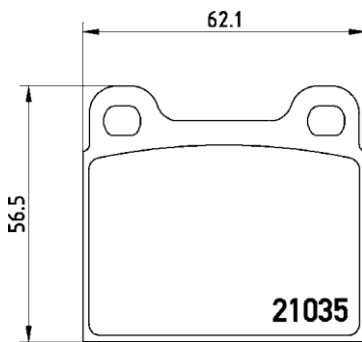

TMD Number: 210350

Model & Derivative

Year

Position

MerCeDes-BeNz

8 Coupe W114 Series 250 C	69-72	Rear
8 Coupe W114 Series 250 C 2.8	72-76	Rear
8 Coupe W114 Series 250 CE	69-72	Rear
8 Coupe W114 Series 280 C	72-77	Rear
8 Coupe W114 Series 280 CE	72-77	Rear
8 W114 Series 230.6	68-76	Rear
8 W114 Series 250	68-72	Rear
8 W114 Series 250 2.8	72-76	Rear
8 W114 Series 280	72-76	Rear
8 W114 Series 280 E	72-76	Rear
8 W115 Series 200	68-77	Rear
8 W115 Series 200 D	68-77	Rear
8 W115 Series 220	68-73	Rear
8 W115 Series 220 D	68-77	Rear
8 W115 Series 230.4	73-76	Rear
8 W115 Series 240 D	73-77	Rear
8 W115 Series 240 D 3.0	74-76	Rear
Coupe C123 Series 230 C	77-80	Rear
Coupe C123 Series 230 CE	80-85	Rear
Coupe C123 Series 280 C	77-80	Rear
Coupe C123 Series 280 CE	77-85	Rear
Coupe C123 Series 300 C Turbo D	81-85	Rear
Kombi Estate S123 Series 200 T	80-85	Rear
Kombi Estate S123 Series 230 T	77-80	Rear
Kombi Estate S123 Series 230 TE	80-85	Rear
Kombi Estate S123 Series 240 T D	77-85	Rear
Kombi Estate S123 Series 250 T	78-82	Rear
Kombi Estate S123 Series 280 TE	77-85	Rear
Kombi Estate S123 Series 300 T D	77-85	Rear
S-Class Coupe C126 Series 380 SEC	81-85	Rear
S-Class Coupe C126 Series 420 SEC	85-91	Rear
S-Class Coupe C126 Series 500 SEC	80-91	Rear
S-Class Coupe C126 Series 560 SEC	85-91	Rear
S-Class W116 Series 280 S	72-80	Rear
S-Class W116 Series 280 SE	72-80	Rear
S-Class W116 Series 280 SEL	72-80	Rear
S-Class W116 Series 350 SE	72-76	Rear
S-Class W116 Series 350 SEL	72-80	Rear
S-Class W116 Series 450 SE	73-80	Rear
S-Class W116 Series 450 SEL	73-80	Rear
S-Class W116 Series 450 SEL 6.9	75-80	Rear
S-Class W126 Series 260 SE	85-91	Rear
S-Class W126 Series 280 S	79-85	Rear
S-Class W126 Series 280 SE	79-85	Rear
S-Class W126 Series 280 SEL	79-85	Rear
S-Class W126 Series 3.8	80-84	Rear
S-Class W126 Series 300 SE	85-91	Rear
S-Class W126 Series 300 SEL	85-91	Rear
S-Class W126 Series 380 SE	79-86	Rear
S-Class W126 Series 380 SEL	79-86	Rear
S-Class W126 Series 420 SE	85-91	Rear
S-Class W126 Series 420 SEL	85-91	Rear
S-Class W126 Series 500 SE	79-91	Rear
S-Class W126 Series 500 SEL	79-91	Rear
S-Class W126 Series 560 SE	85-91	Rear
S-Class W126 Series 560 SEL	85-91	Rear
SL Coupe C107 Series 280 SLC	74-81	Rear
SL Coupe C107 Series 350 SLC	72-80	Rear
SL Coupe C107 Series 380 SLC	80-81	Rear
SL Coupe C107 Series 450 SLC	73-80	Rear
SL Series R107 280 SL	74-85	Rear
SL Series R107 300 SL	85-89	Rear
SL Series R107 350 SL	71-80	Rear
SL Series R107 380 SL	80-85	Rear
SL Series R107 420 SL	86-89	Rear
SL Series R107 450 SL	72-80	Rear
SL Series R107 500 SL	75-89	Rear
SL Series R107 560 SL	85-89	Rear