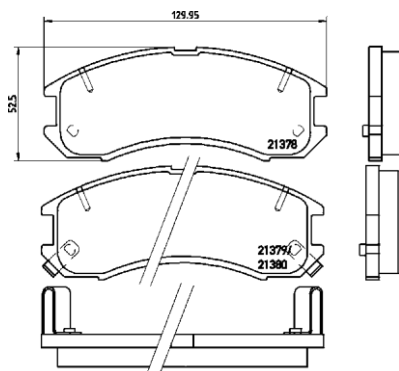

TX0353

TMD Number: 2137801