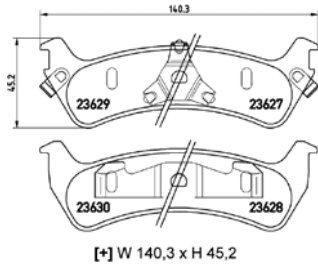

TX0616

PARTS LiSTing

Brake Pads

TMD Number: 2362701