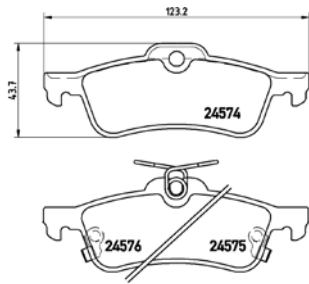

TX0844

TMD Number: 2457401